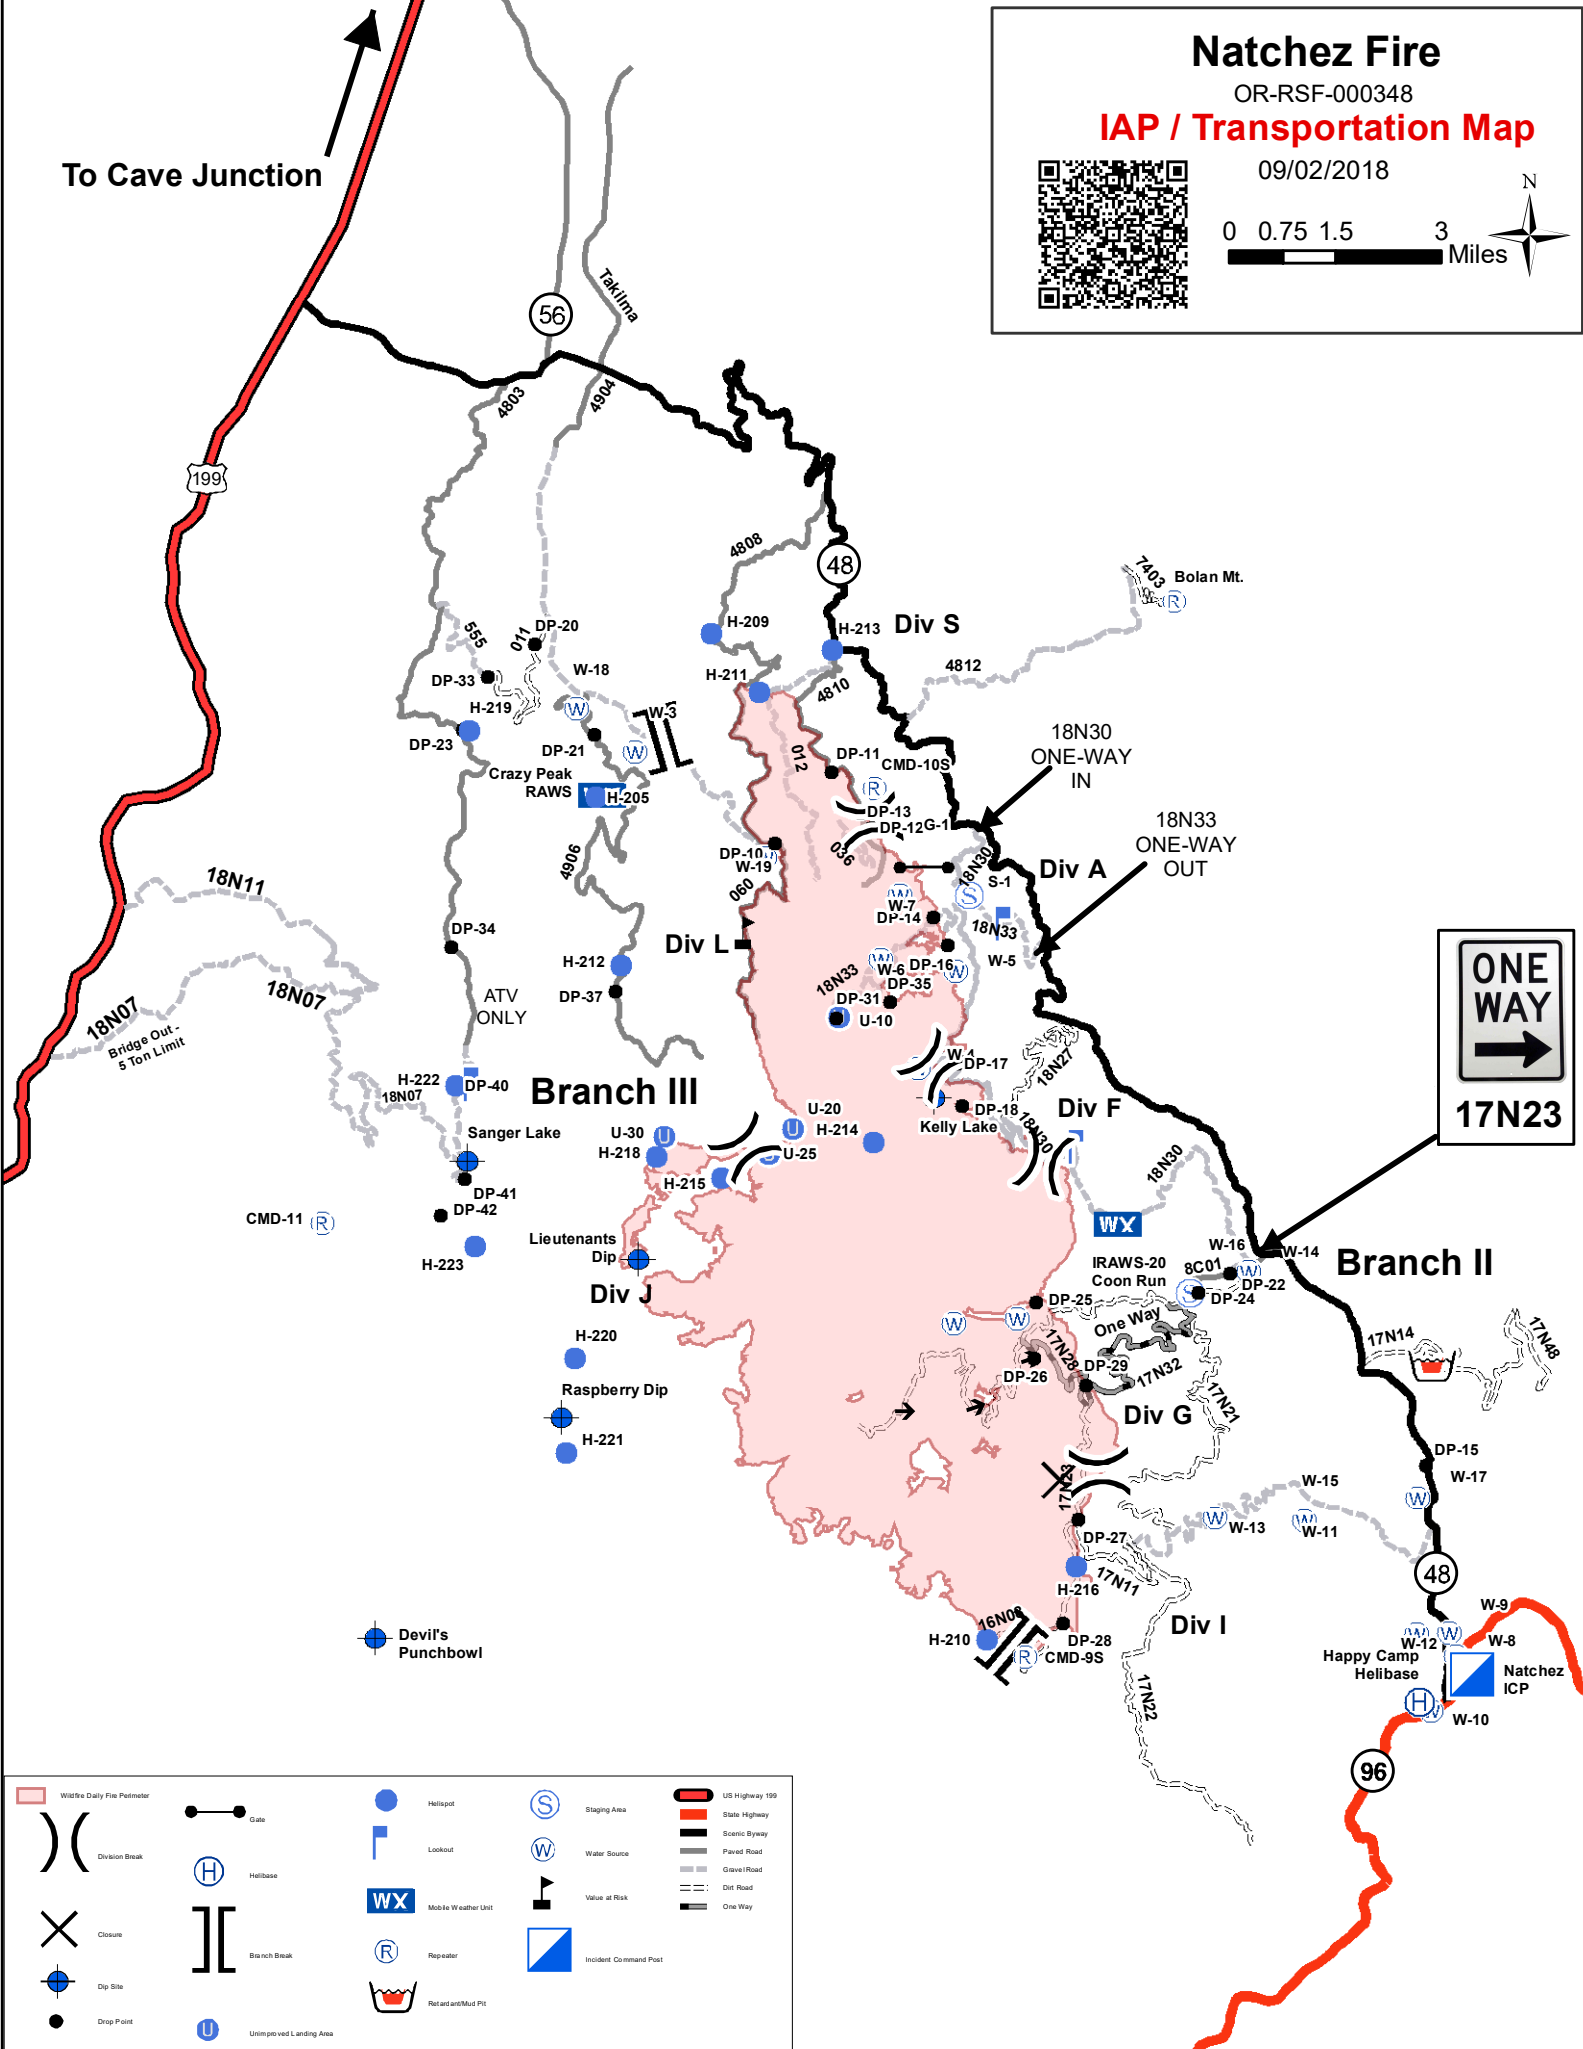

Natchez Fire

OR-RSF-000348

IAP / Transportation Map

09/02/2018

0 0.75 1.5 3 Miles

To Cave Junction

Wildfire Daily Fire Perimeter	Gate	Helicopter	Staging Area	US Highway 199
Division Break	Helibase	Lookout	Water Source	State Highway
Closure	Repeater	Mobile Weather Unit	Value at Risk	Paved Road
Dip Site	Unimproved Landing Area	Incident Command Post	Gravel Road	Dirt Road
Drop Point		Retardant/Mud Pit	One Way	