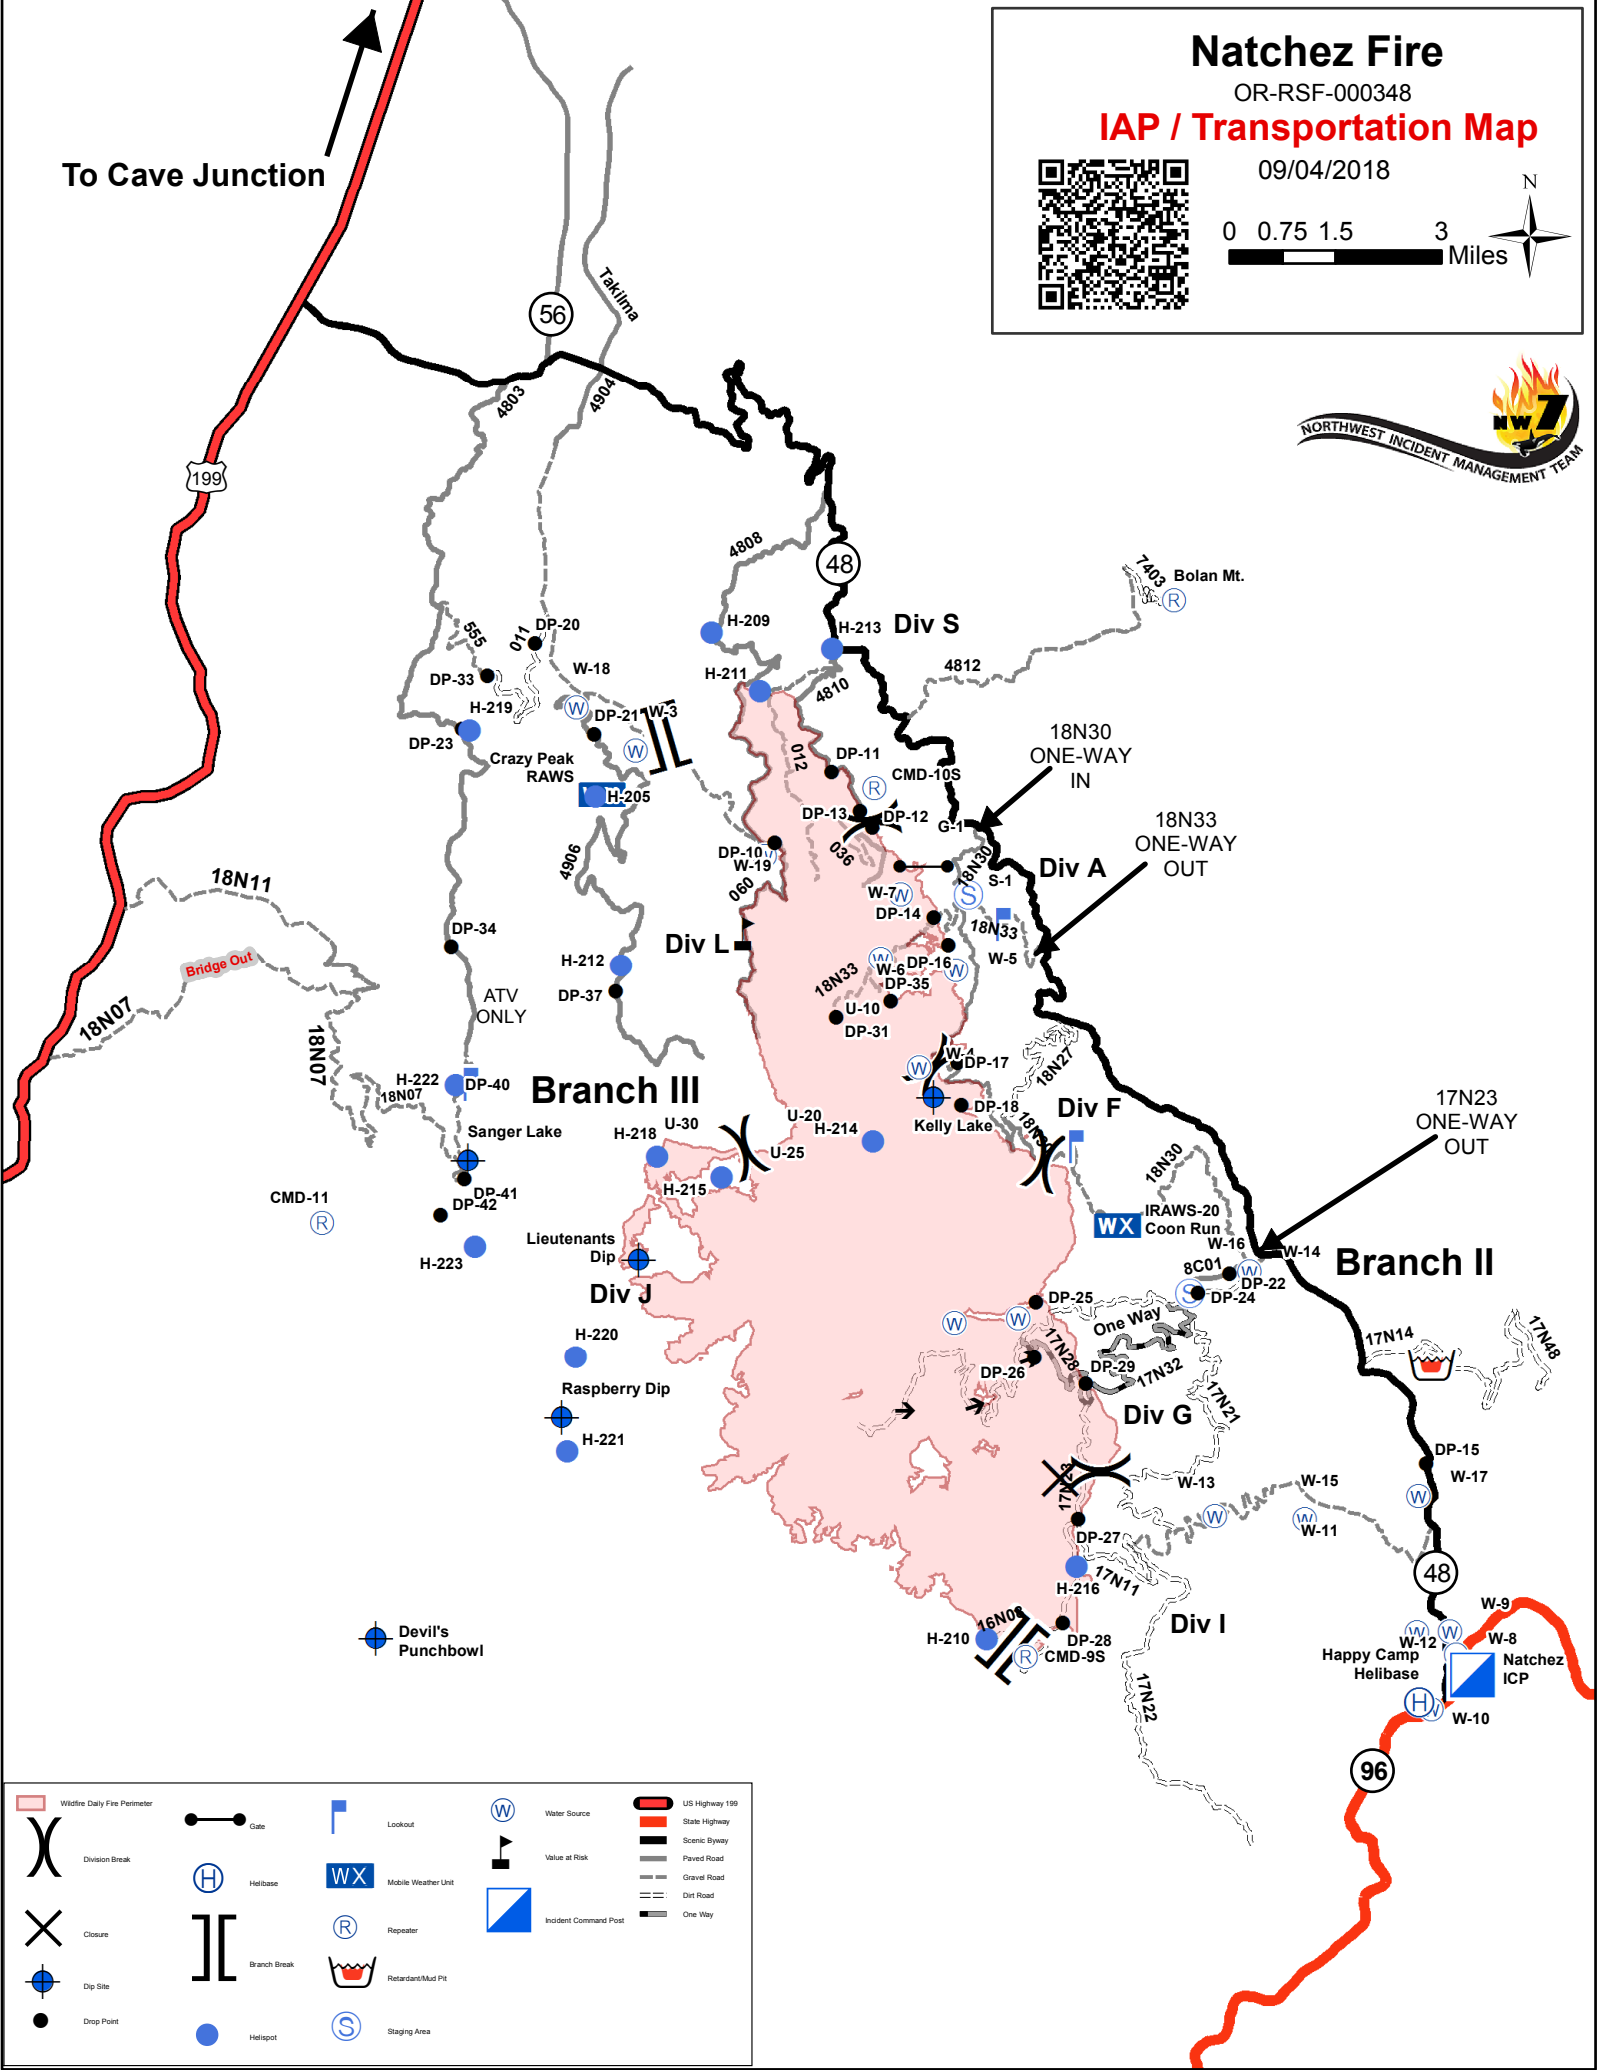

Natchez Fire

OR-RSF-000348

IAP / Transportation Map

09/04/2018

0 0.75 1.5 3 Miles

To Cave Junction

Wildfire Daily Fire Perimeter	Gate	Lookout	Water Source	US Highway 199
Division Break	Helibase	Mobile Weather Unit	Value at Risk	State Highway
Closure	Repeater	Incident Command Post	Paved Road	Scenic Byway
Dip Site	Staging Area	Retardant/Mud Pit	Gravel Road	Dirt Road
Drop Point	Helispot	One Way	One Way	