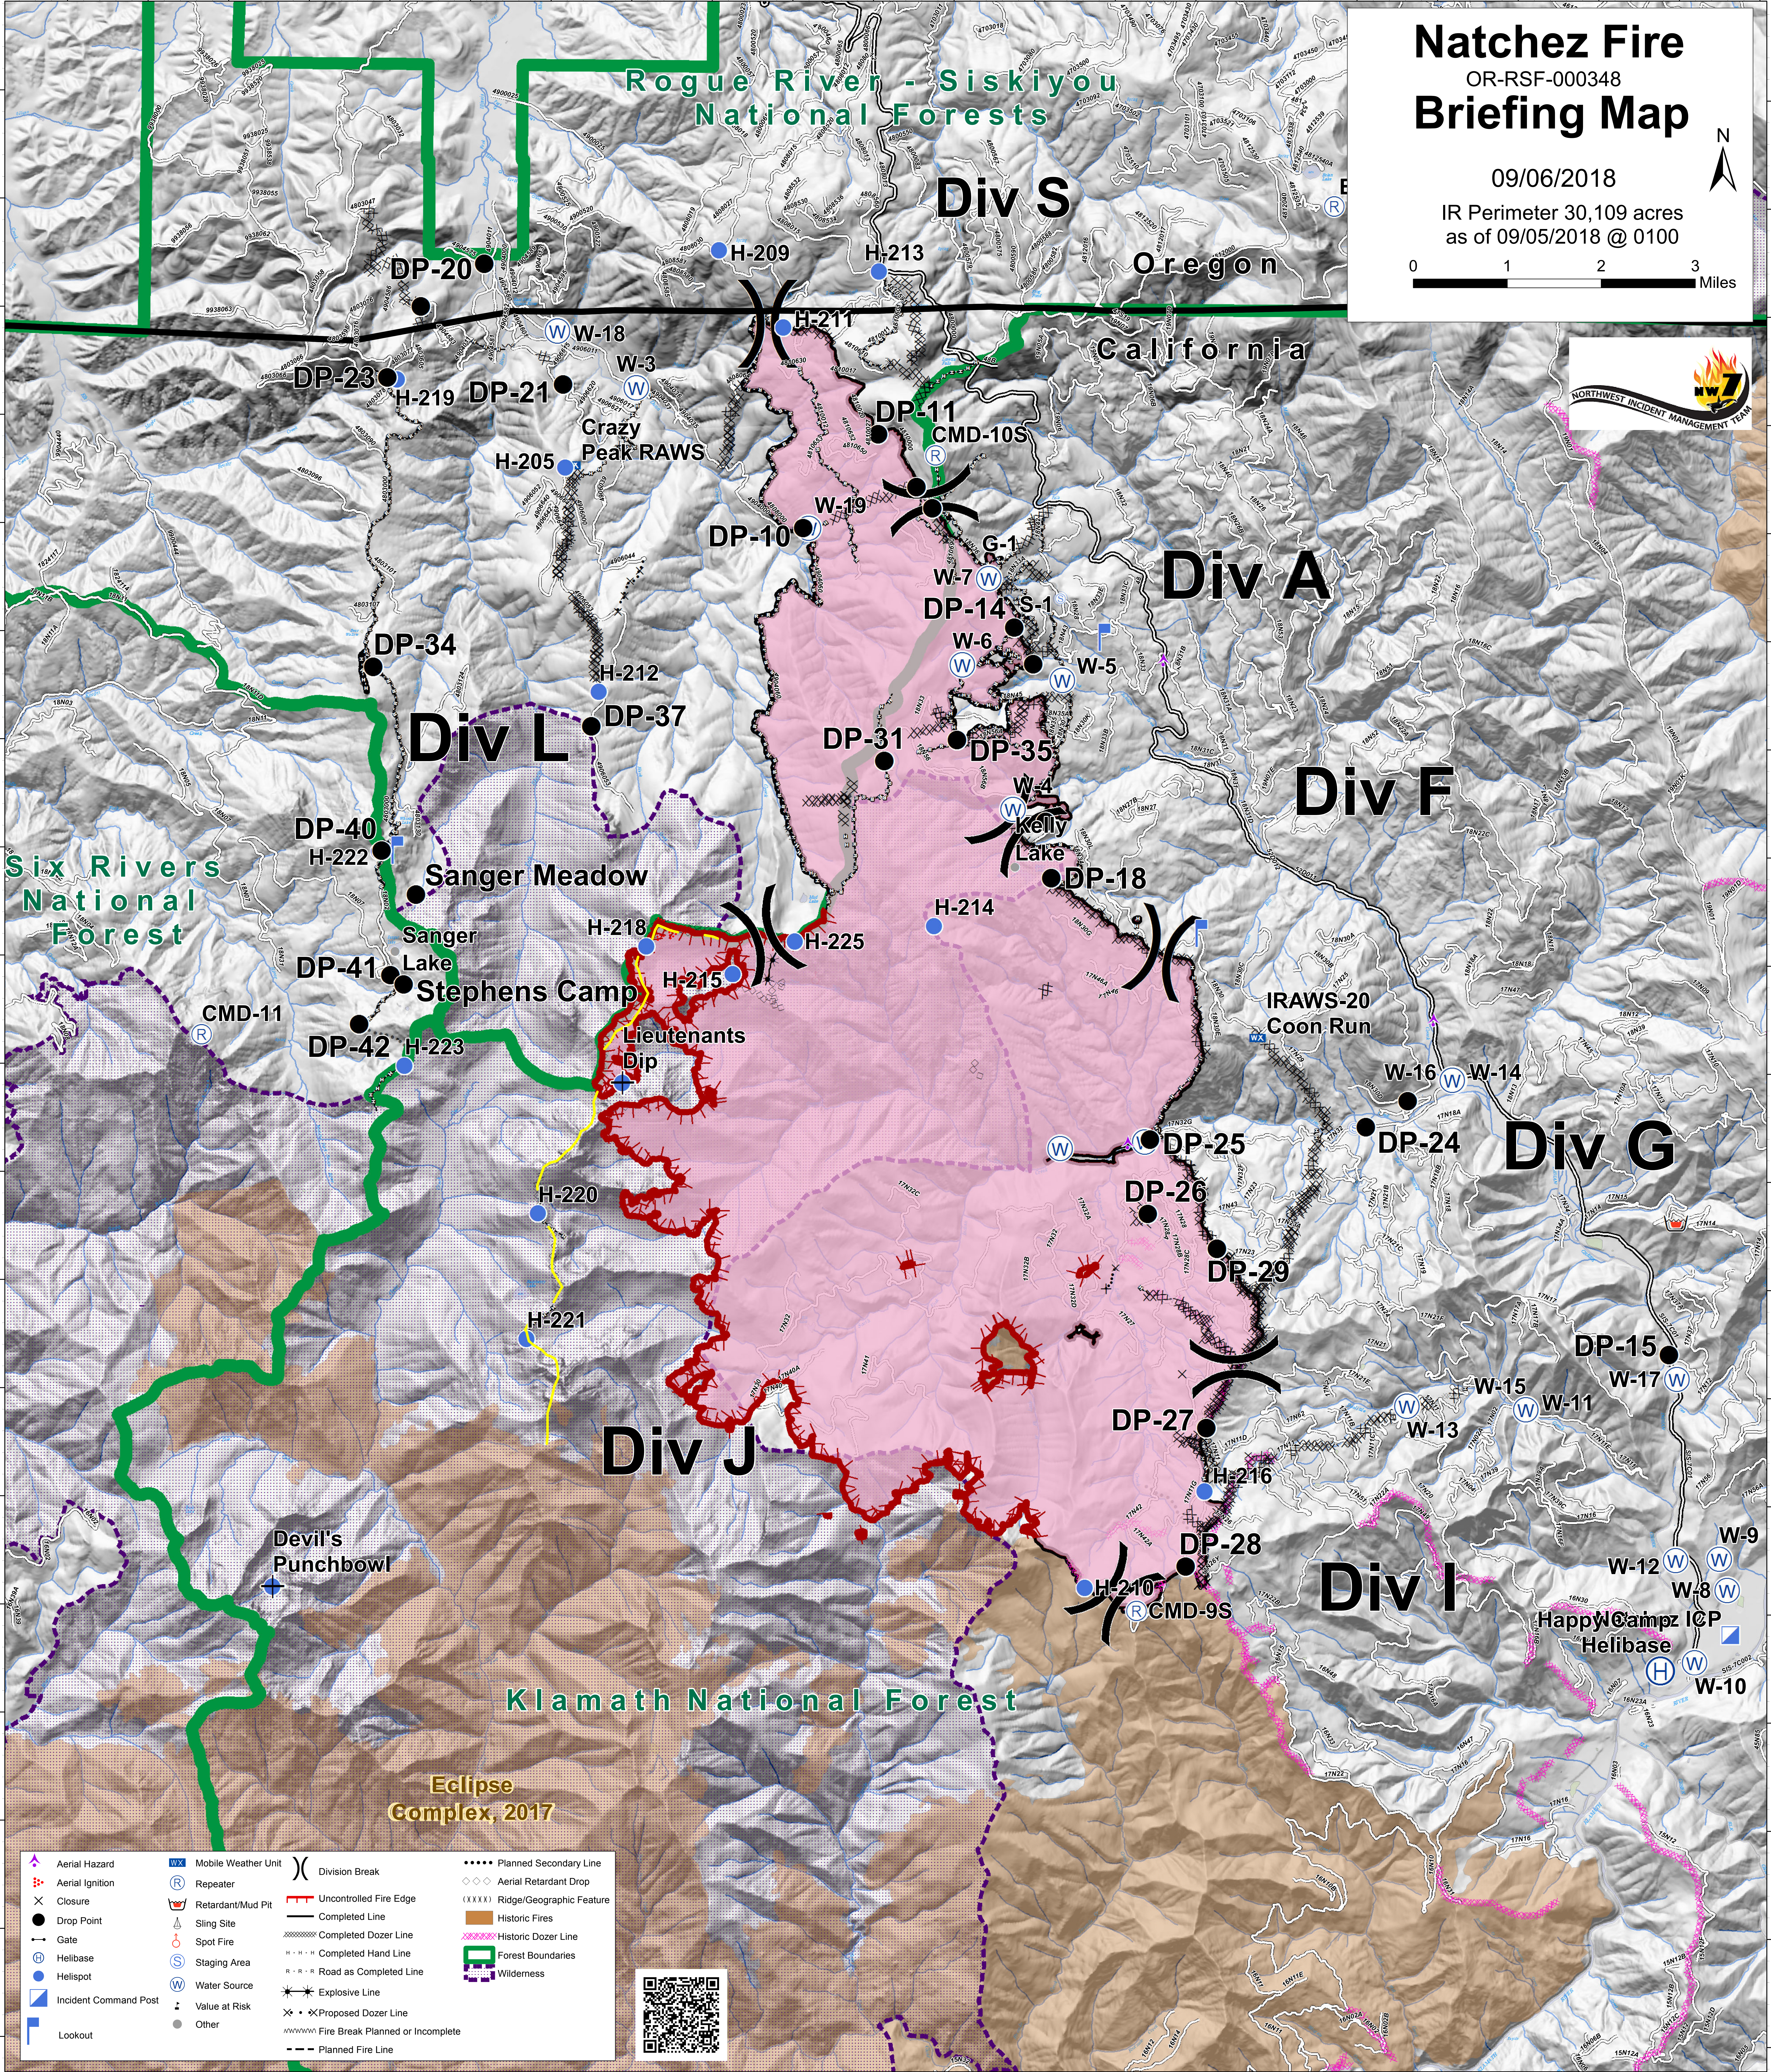

Natchez Fire

OR-RSF-000348

Briefing Map

09/06/2018

IR Perimeter 30,109 acres
as of 09/05/2018 @ 0100

Eclipse Complex, 2017