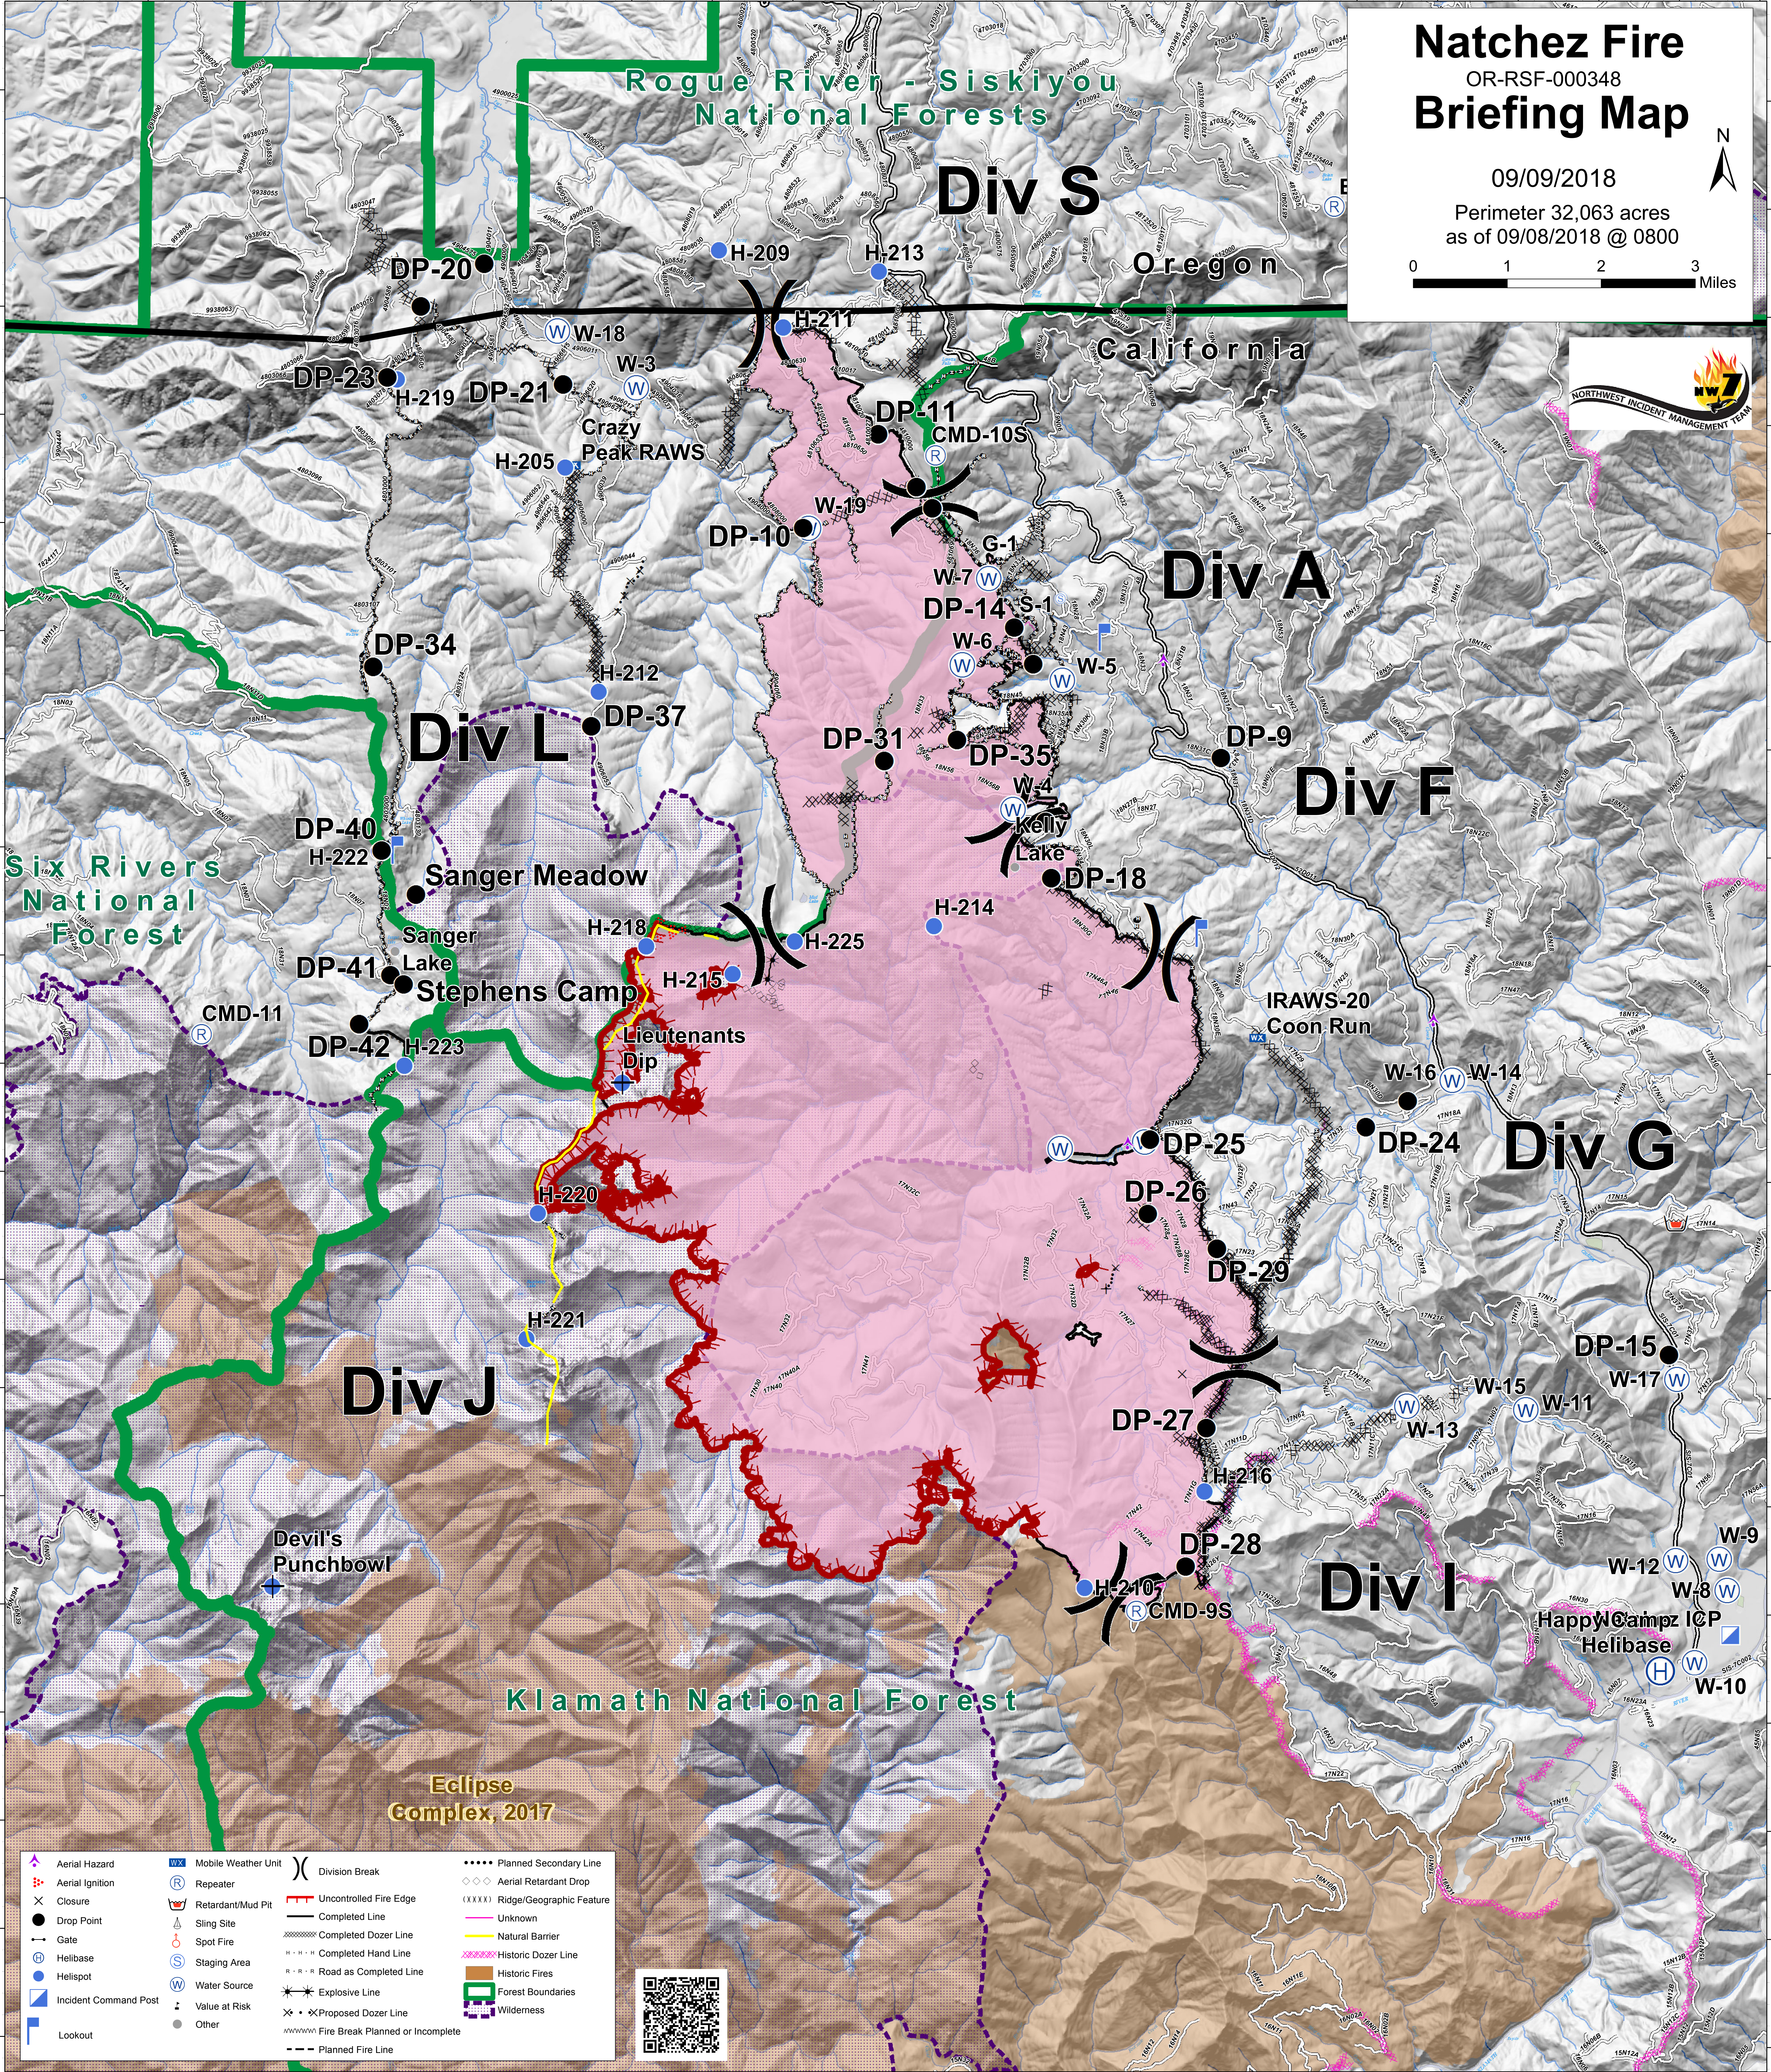

Natchez Fire

OR-RSF-000348

Briefing Map

09/09/2018
 Perimeter 32,063 acres
 as of 09/08/2018 @ 0800

Eclipse Complex, 2017