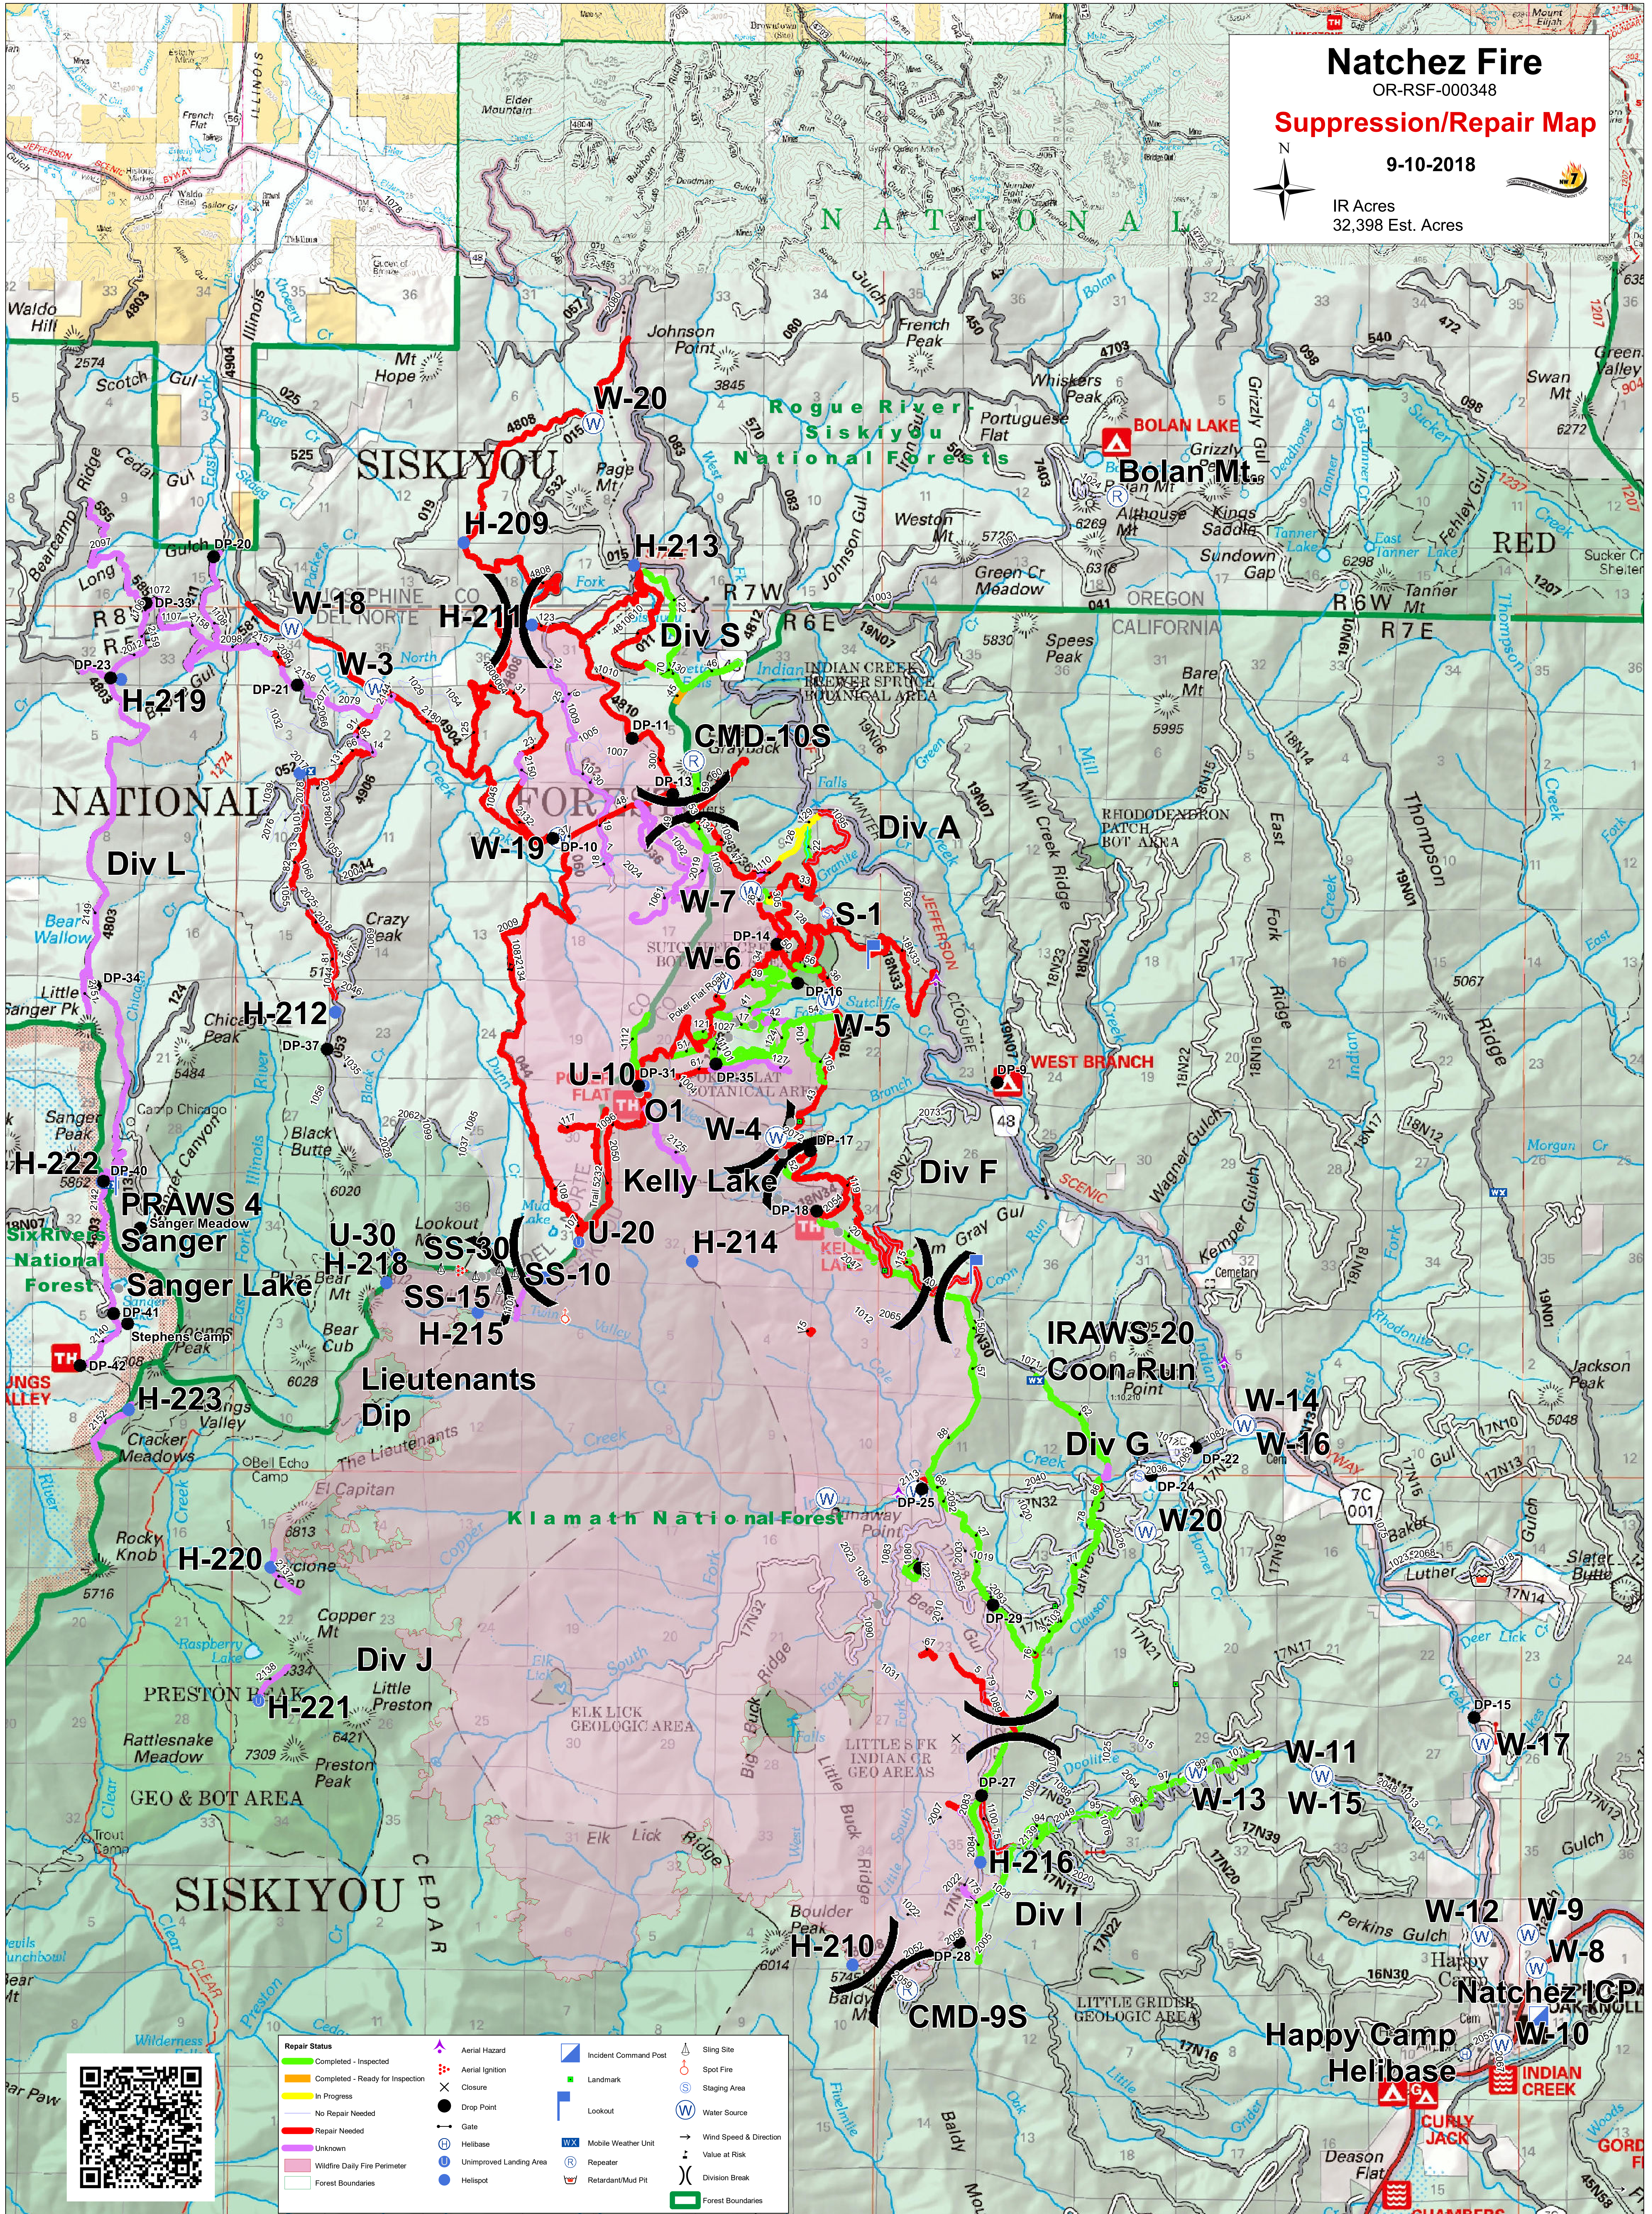

# Natchez Fire

OR-RSF-000348

## Suppression/Repair Map

9-10-2018

IR Acres  
32,398 Est. Acres

Repair Status	Symbol	Symbol	Symbol
Completed - Inspected	Green line	Aerial Hazard	Red triangle
Completed - Ready for Inspection	Yellow line	Aerial Ignition	Red star
In Progress	Yellow line	Closure	Red X
No Repair Needed	White line	Drop Point	Black circle
Repair Needed	Red line	Gate	Black T
Unknown	Pink line	Helibase	Black circle with T
Wildfire Daily Fire Perimeter	Pink outline	Unimproved Landing Area	Blue circle
Forest Boundaries	Green outline	Helispot	Blue circle with T
		Incident Command Post	Blue square
		Landmark	Green square
		Lookout	Blue square
		Mobile Weather Unit	Blue square with W
		Repeater	Blue circle with R
		Retardant/Mud Pit	Red square
		Sling Site	Red triangle
		Spot Fire	Red circle
		Staging Area	Blue circle
		Water Source	Blue circle with W
		Wind Speed & Direction	Black arrow
		Value at Risk	Black arrow
		Division Break	Black line with X
		Forest Boundaries	Green outline