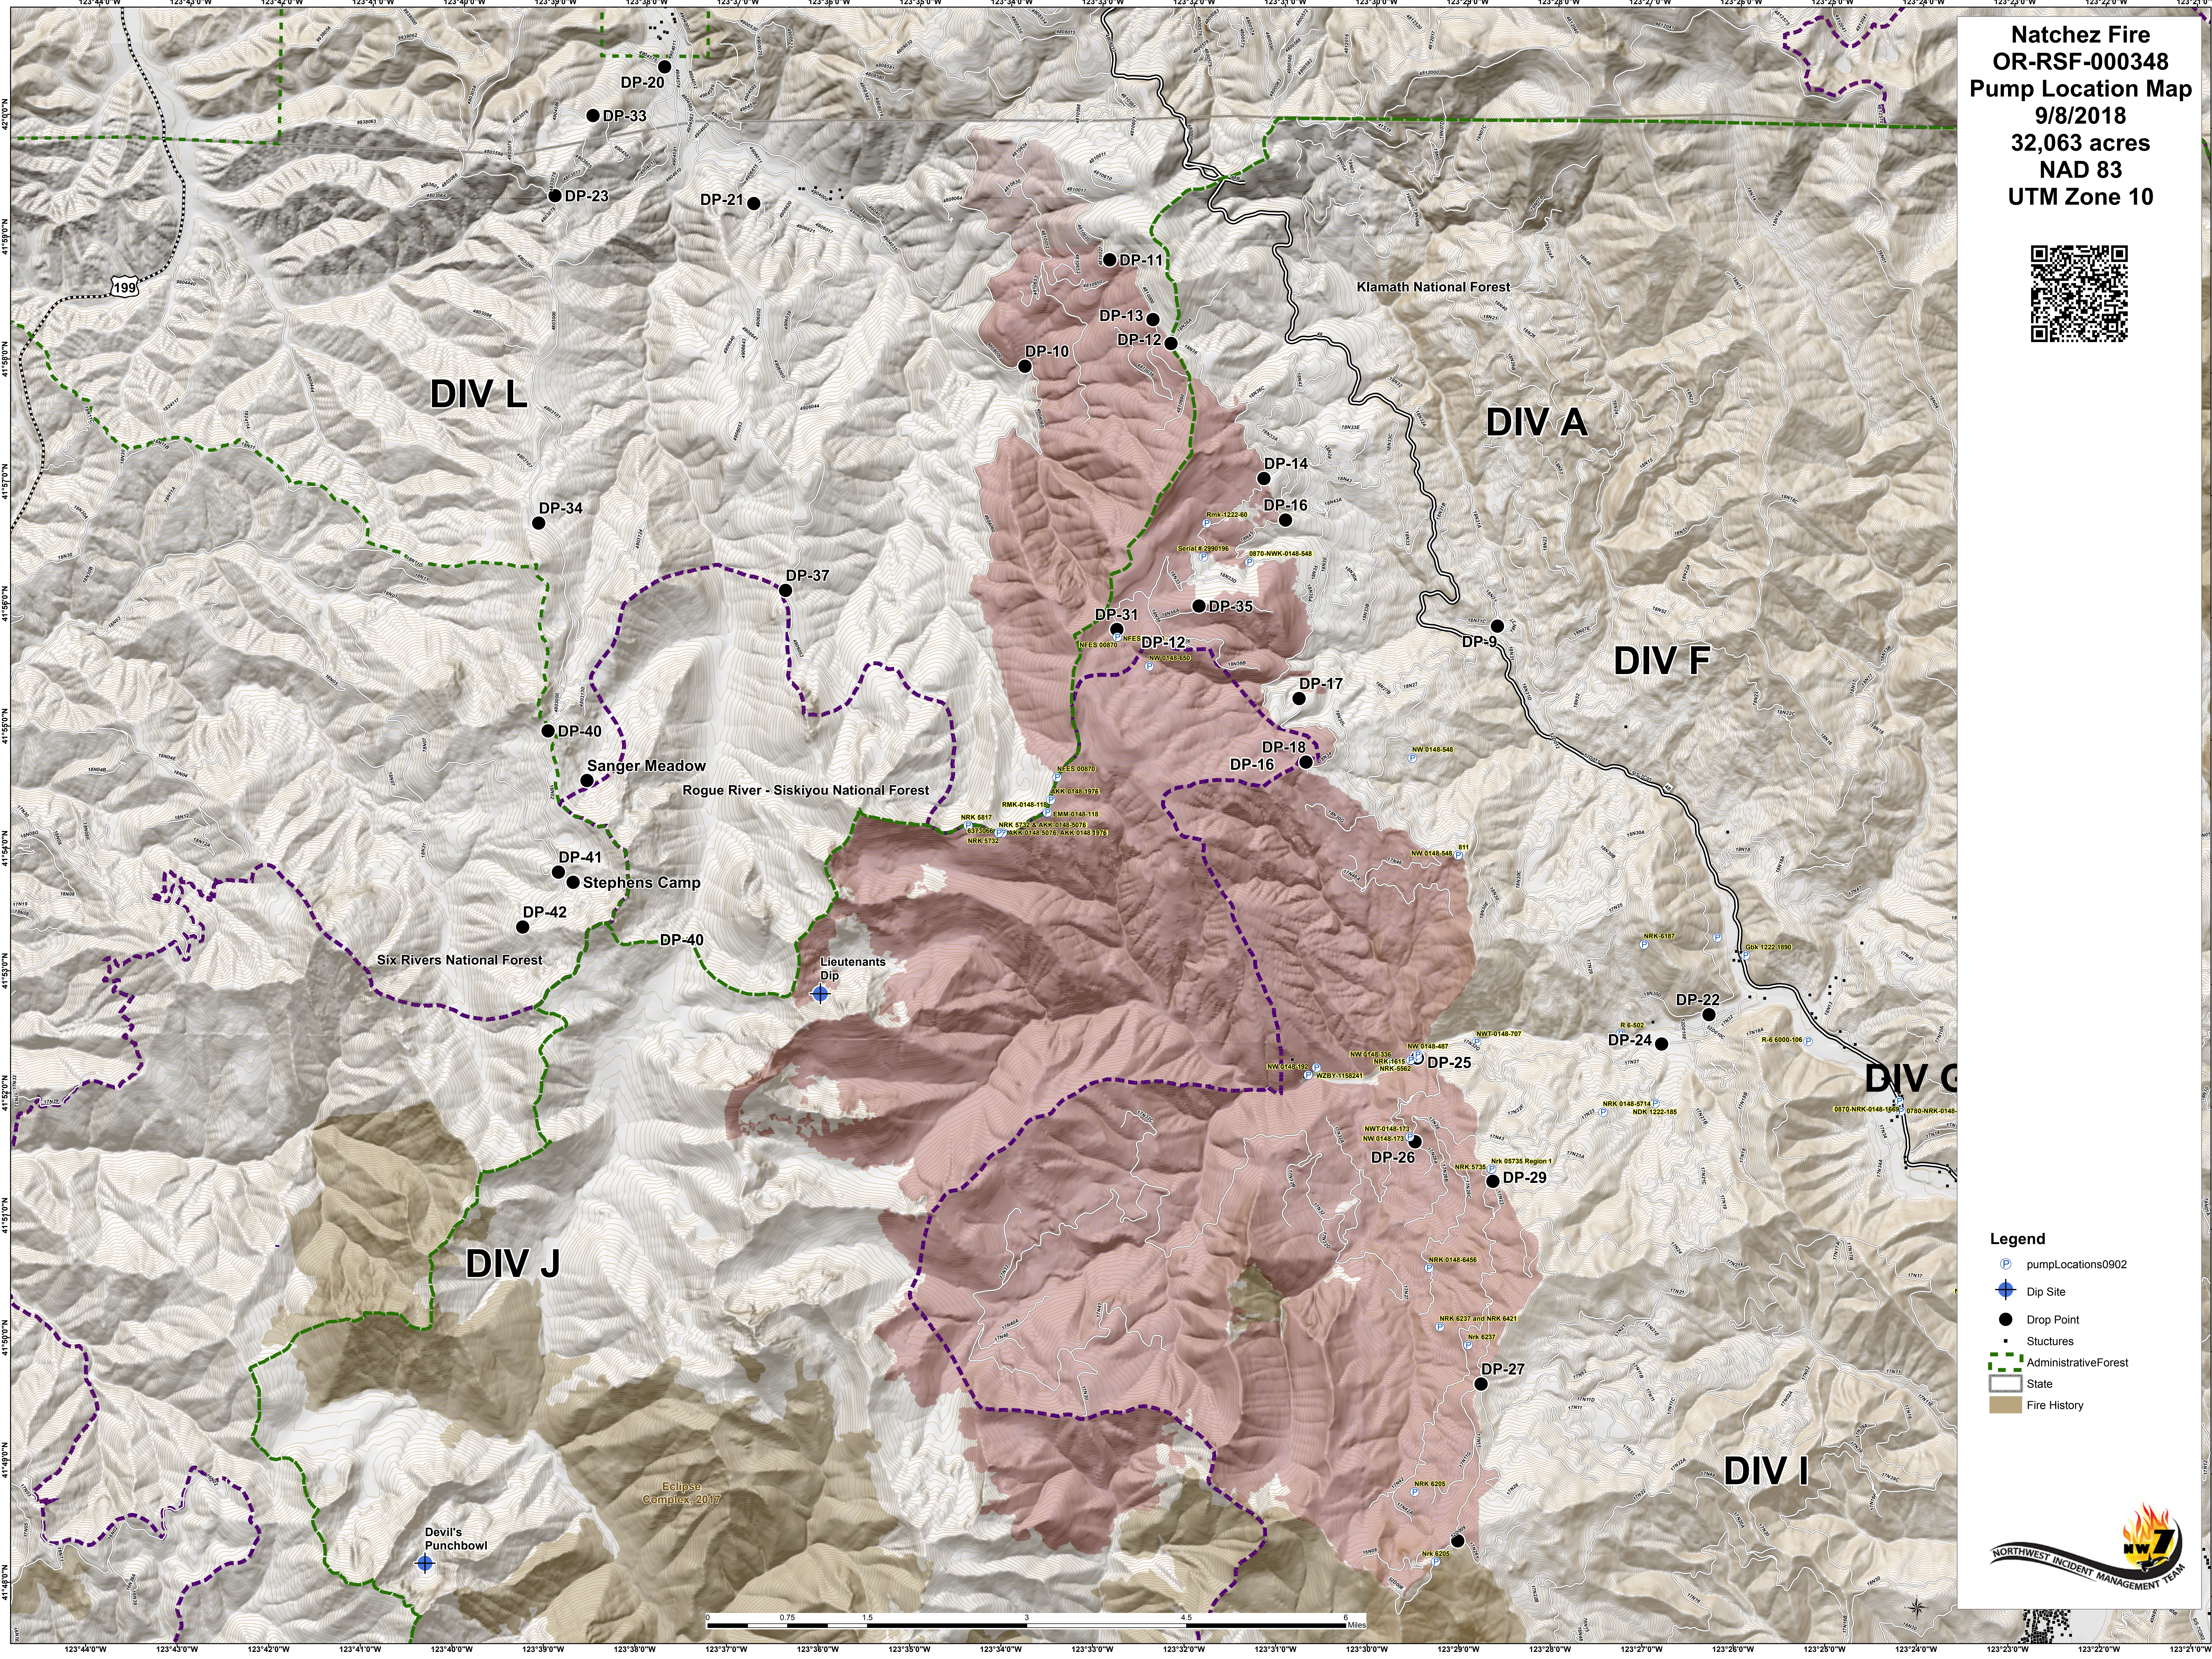

**Natchez Fire**  
**OR-RSF-000348**  
**Pump Location Map**  
**9/8/2018**  
**32,063 acres**  
**NAD 83**  
**UTM Zone 10**

**Legend**

- pumpLocations0902
- Dip Site
- Drop Point
- Structures
- AdministrativeForest
- State
- Fire History

**DIV L**

**DIV A**

**DIV F**

**DIV G**

**DIV J**

**DIV I**

Sanger Meadow

Stephens Camp

Six Rivers National Forest

Rogue River - Siskiyou National Forest

Lieutenants Dip

Klamath National Forest

Eclipse Complex, 2017

Devil's Punchbowl

199