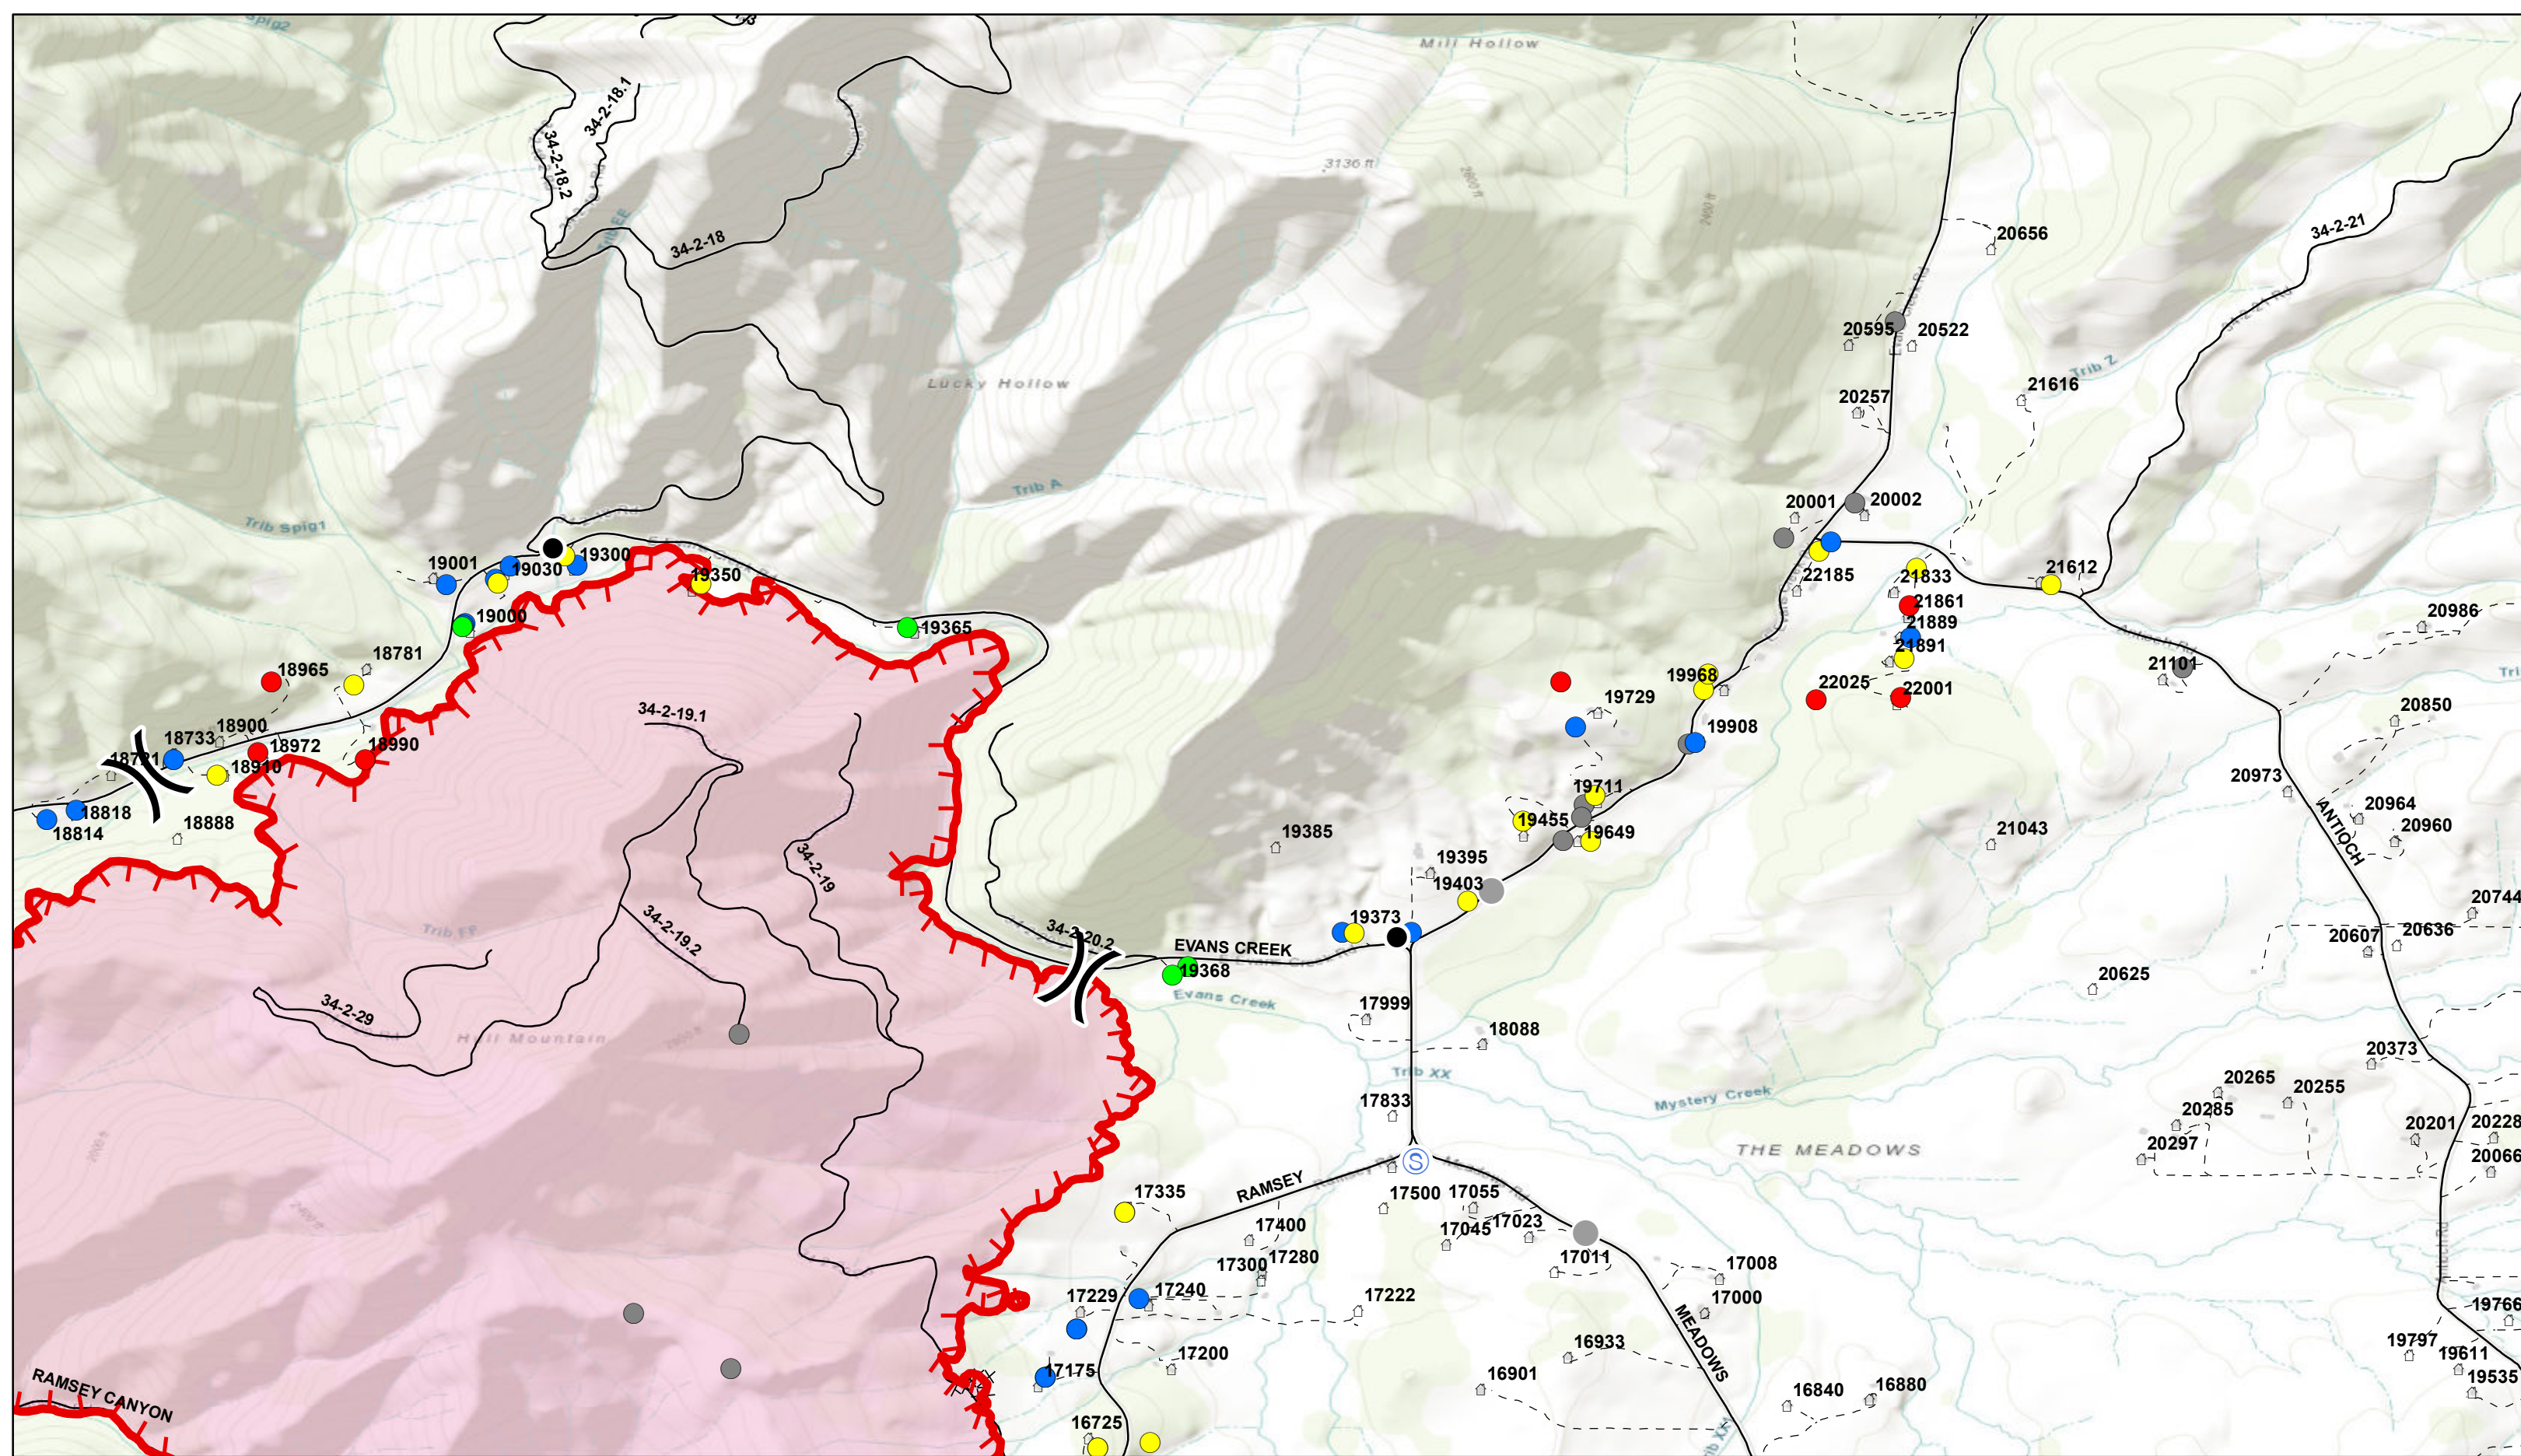

**Legend**

**Risk Assessment**

- Stand\_Alone
- Prep\_Hold
- Prep\_Go
- Rescue\_DriveBy
- Other

**Legend**

**Risk Assessment**

- Stand\_Alone
- Prep\_Hold
- Prep\_Go
- Rescue\_DriveBy
- Other

**Legend**

**Risk Assessment**

- Stand\_Alone
- Prep\_Hold
- Prep\_Go
- Rescue\_DriveBy
- Other

**Legend**

<span style="color: green;">●</span> Stand_Alone	<span style="color: yellow;">●</span> Prep_Go
<span style="color: blue;">●</span> Prep_Hold	<span style="color: red;">●</span> Rescue_DriveBy
<span style="color: grey;">●</span> Other	