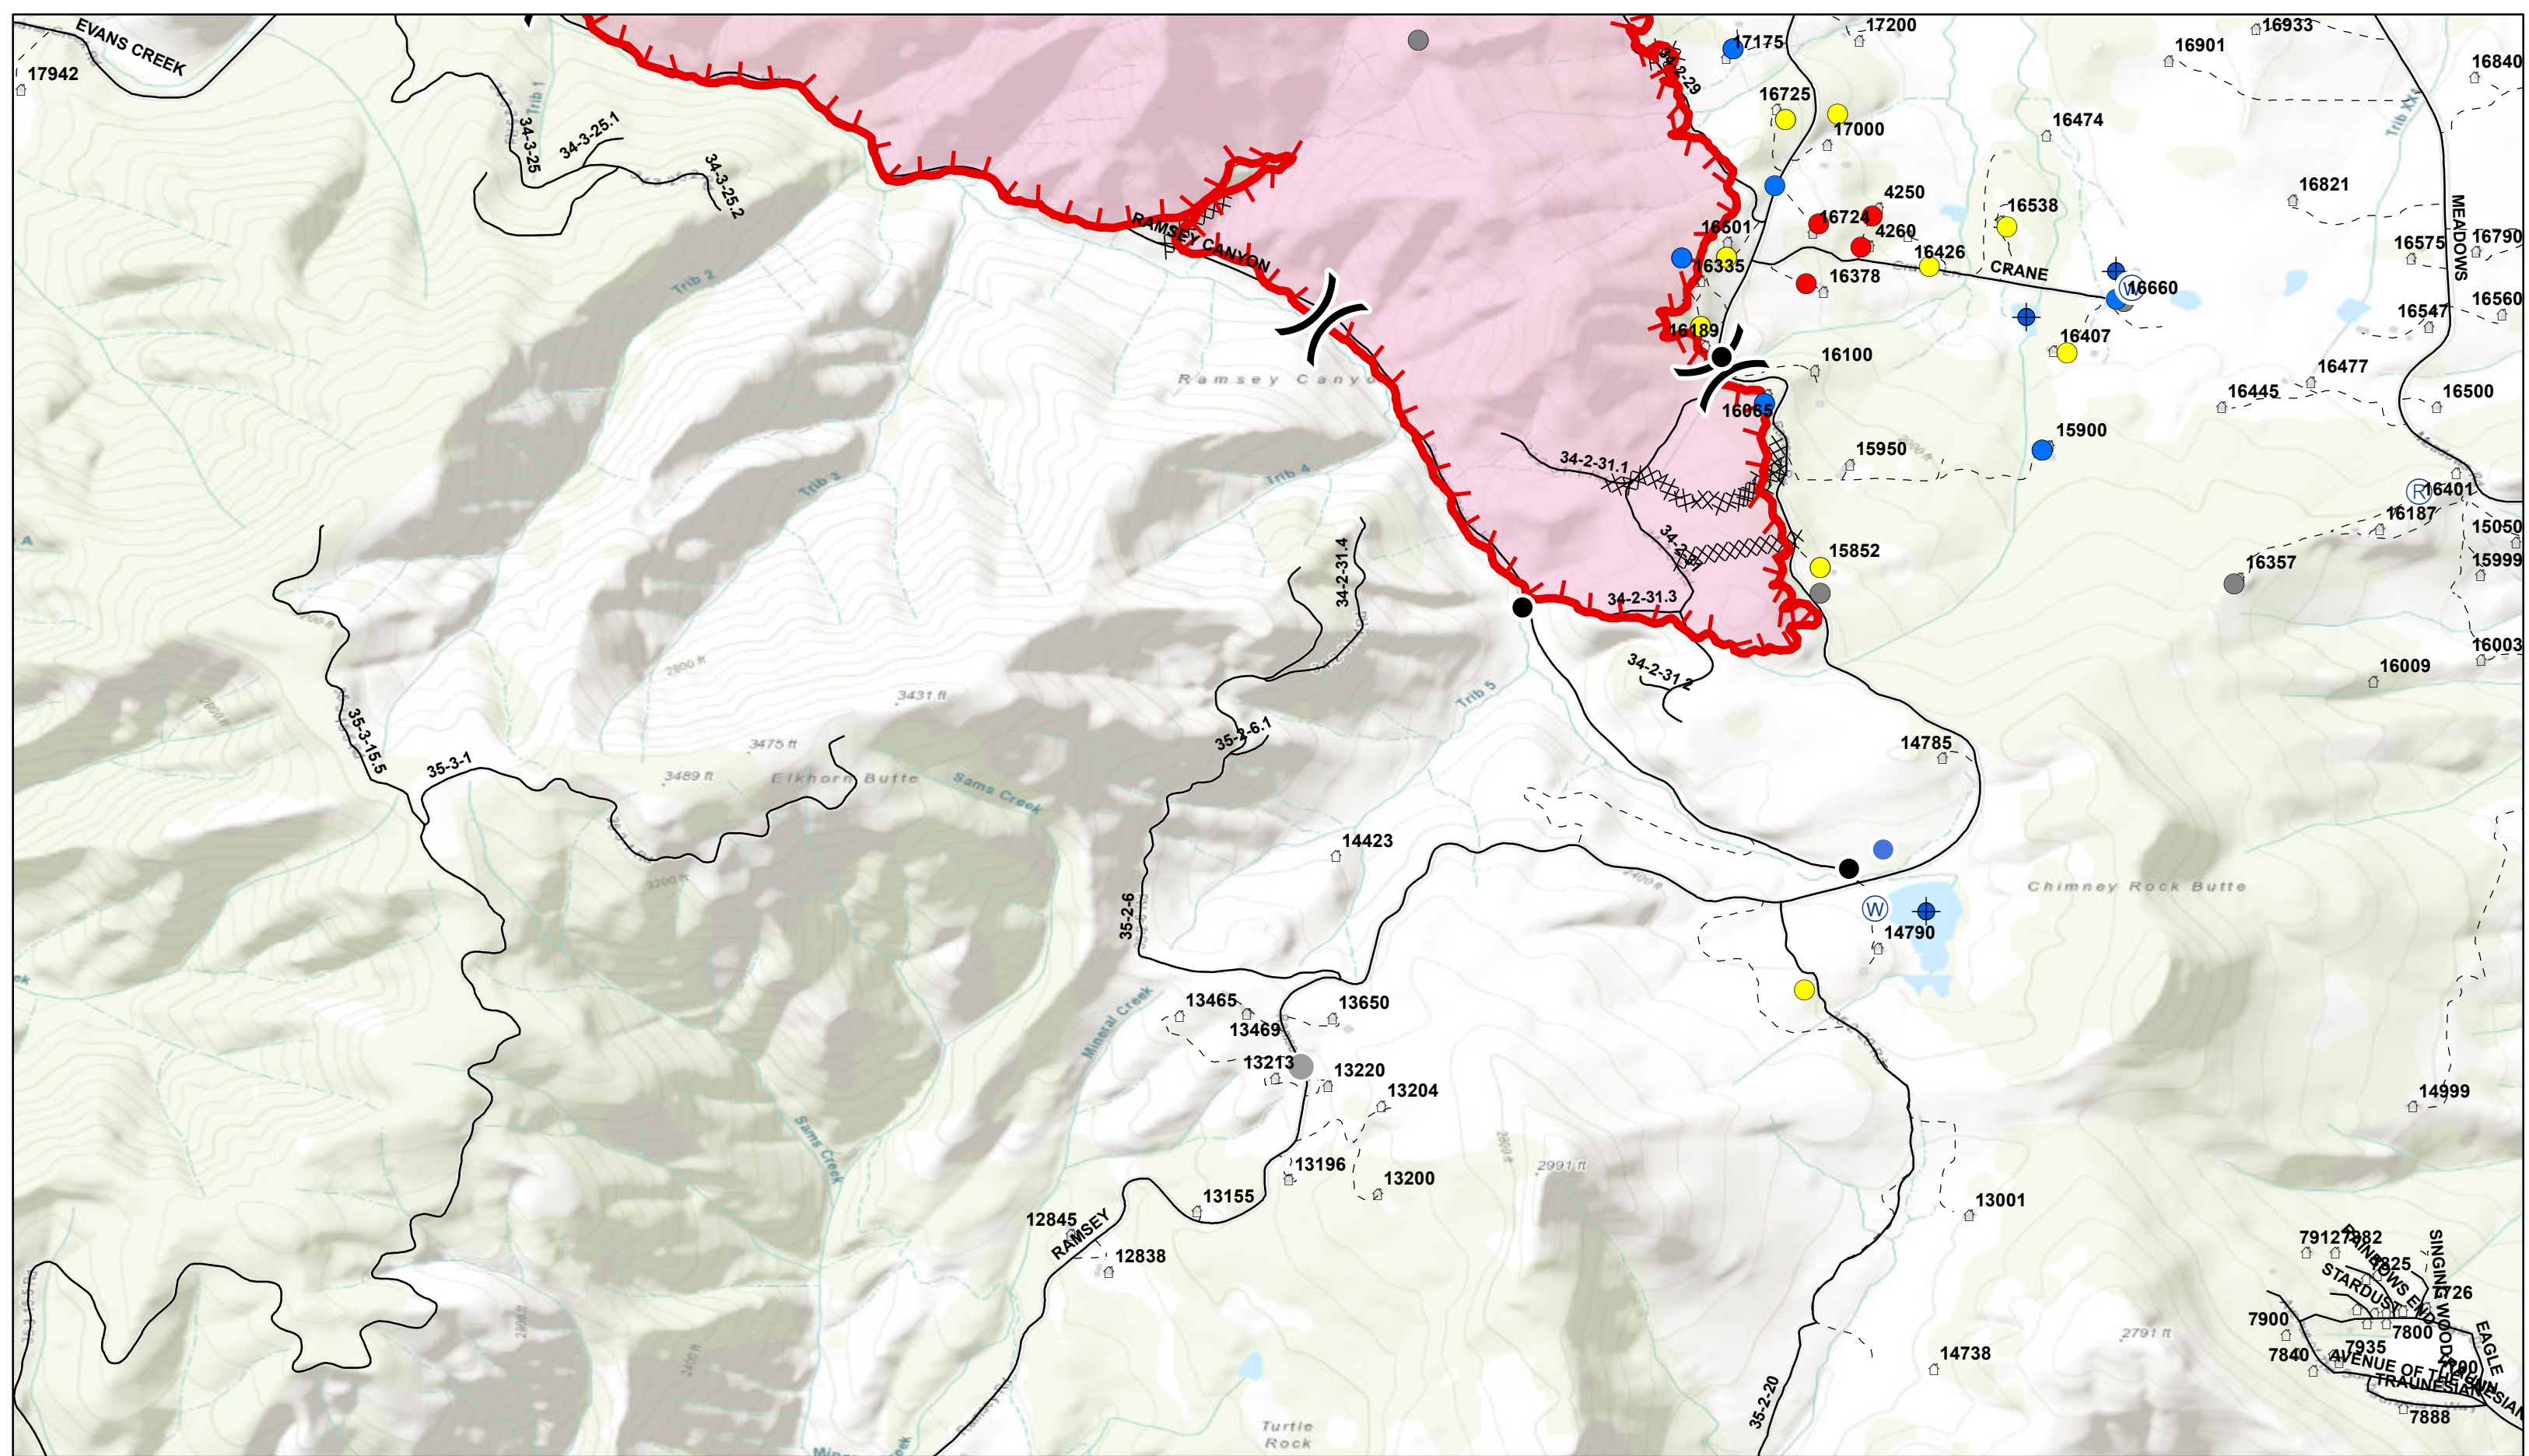

**Legend**

**Risk Assessment**

- Stand\_Alone
- Prep\_Hold
- Prep\_Go
- Rescue\_DriveBy
- Other

**Legend**

**Risk Assessment**

- Stand\_Alone
- Prep\_Hold
- Prep\_Go
- Rescue\_DriveBy
- Other

**Legend**

**Risk Assessment**

- Stand\_Alone
- Prep\_Hold
- Prep\_Go
- Rescue\_DriveBy
- Other

**Legend**

<span style="color: green;">●</span> Stand_Alone	<span style="color: yellow;">●</span> Prep_Go
<span style="color: blue;">●</span> Prep_Hold	<span style="color: red;">●</span> Rescue_DriveBy
<span style="color: grey;">●</span> Other	