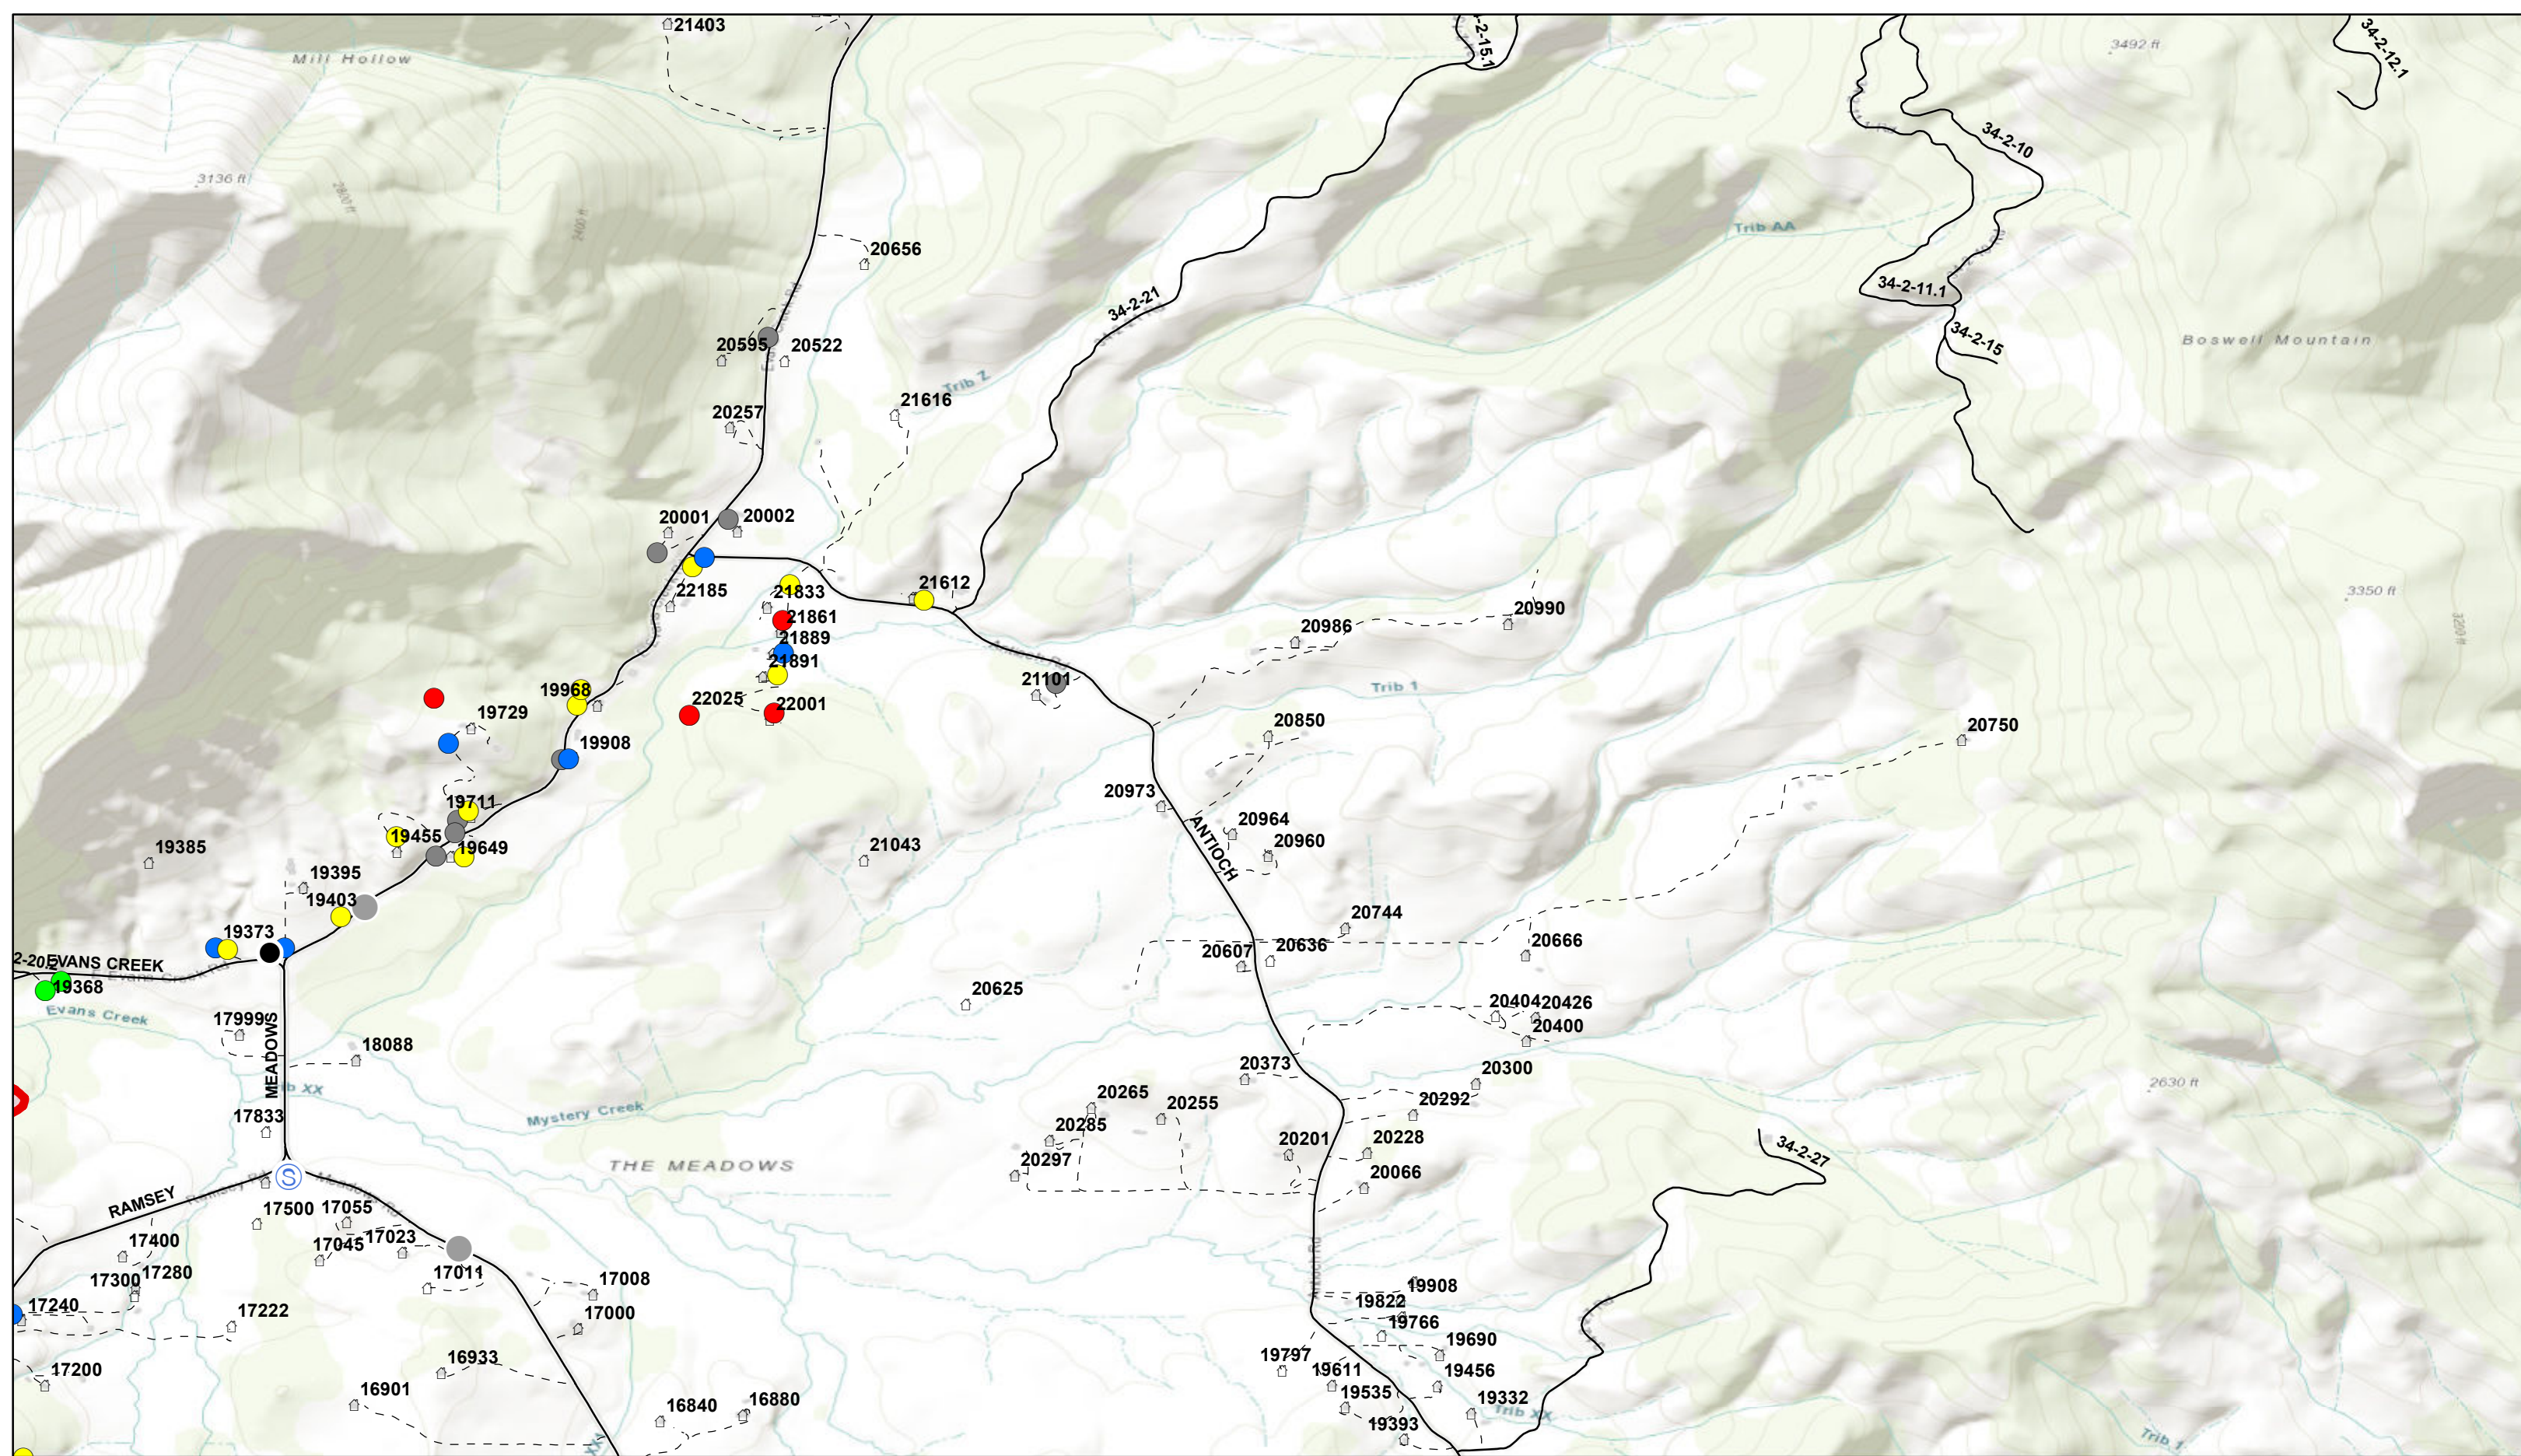

**Legend**

**Risk Assessment**

- Stand\_Alone
- Prep\_Hold
- Prep\_Go
- Rescue\_DriveBy
- Other

**Legend**

**Risk Assessment**

- Stand\_Alone
- Prep\_Hold
- Prep\_Go
- Rescue\_DriveBy
- Other

**Legend**

**Risk Assessment**

- Stand\_Alone
- Prep\_Hold
- Prep\_Go
- Rescue\_DriveBy
- Other

**Legend**

<span style="color: green;">●</span> Stand_Alone	<span style="color: yellow;">●</span> Prep_Go
<span style="color: blue;">●</span> Prep_Hold	<span style="color: red;">●</span> Rescue_DriveBy
<span style="color: grey;">●</span> Other	