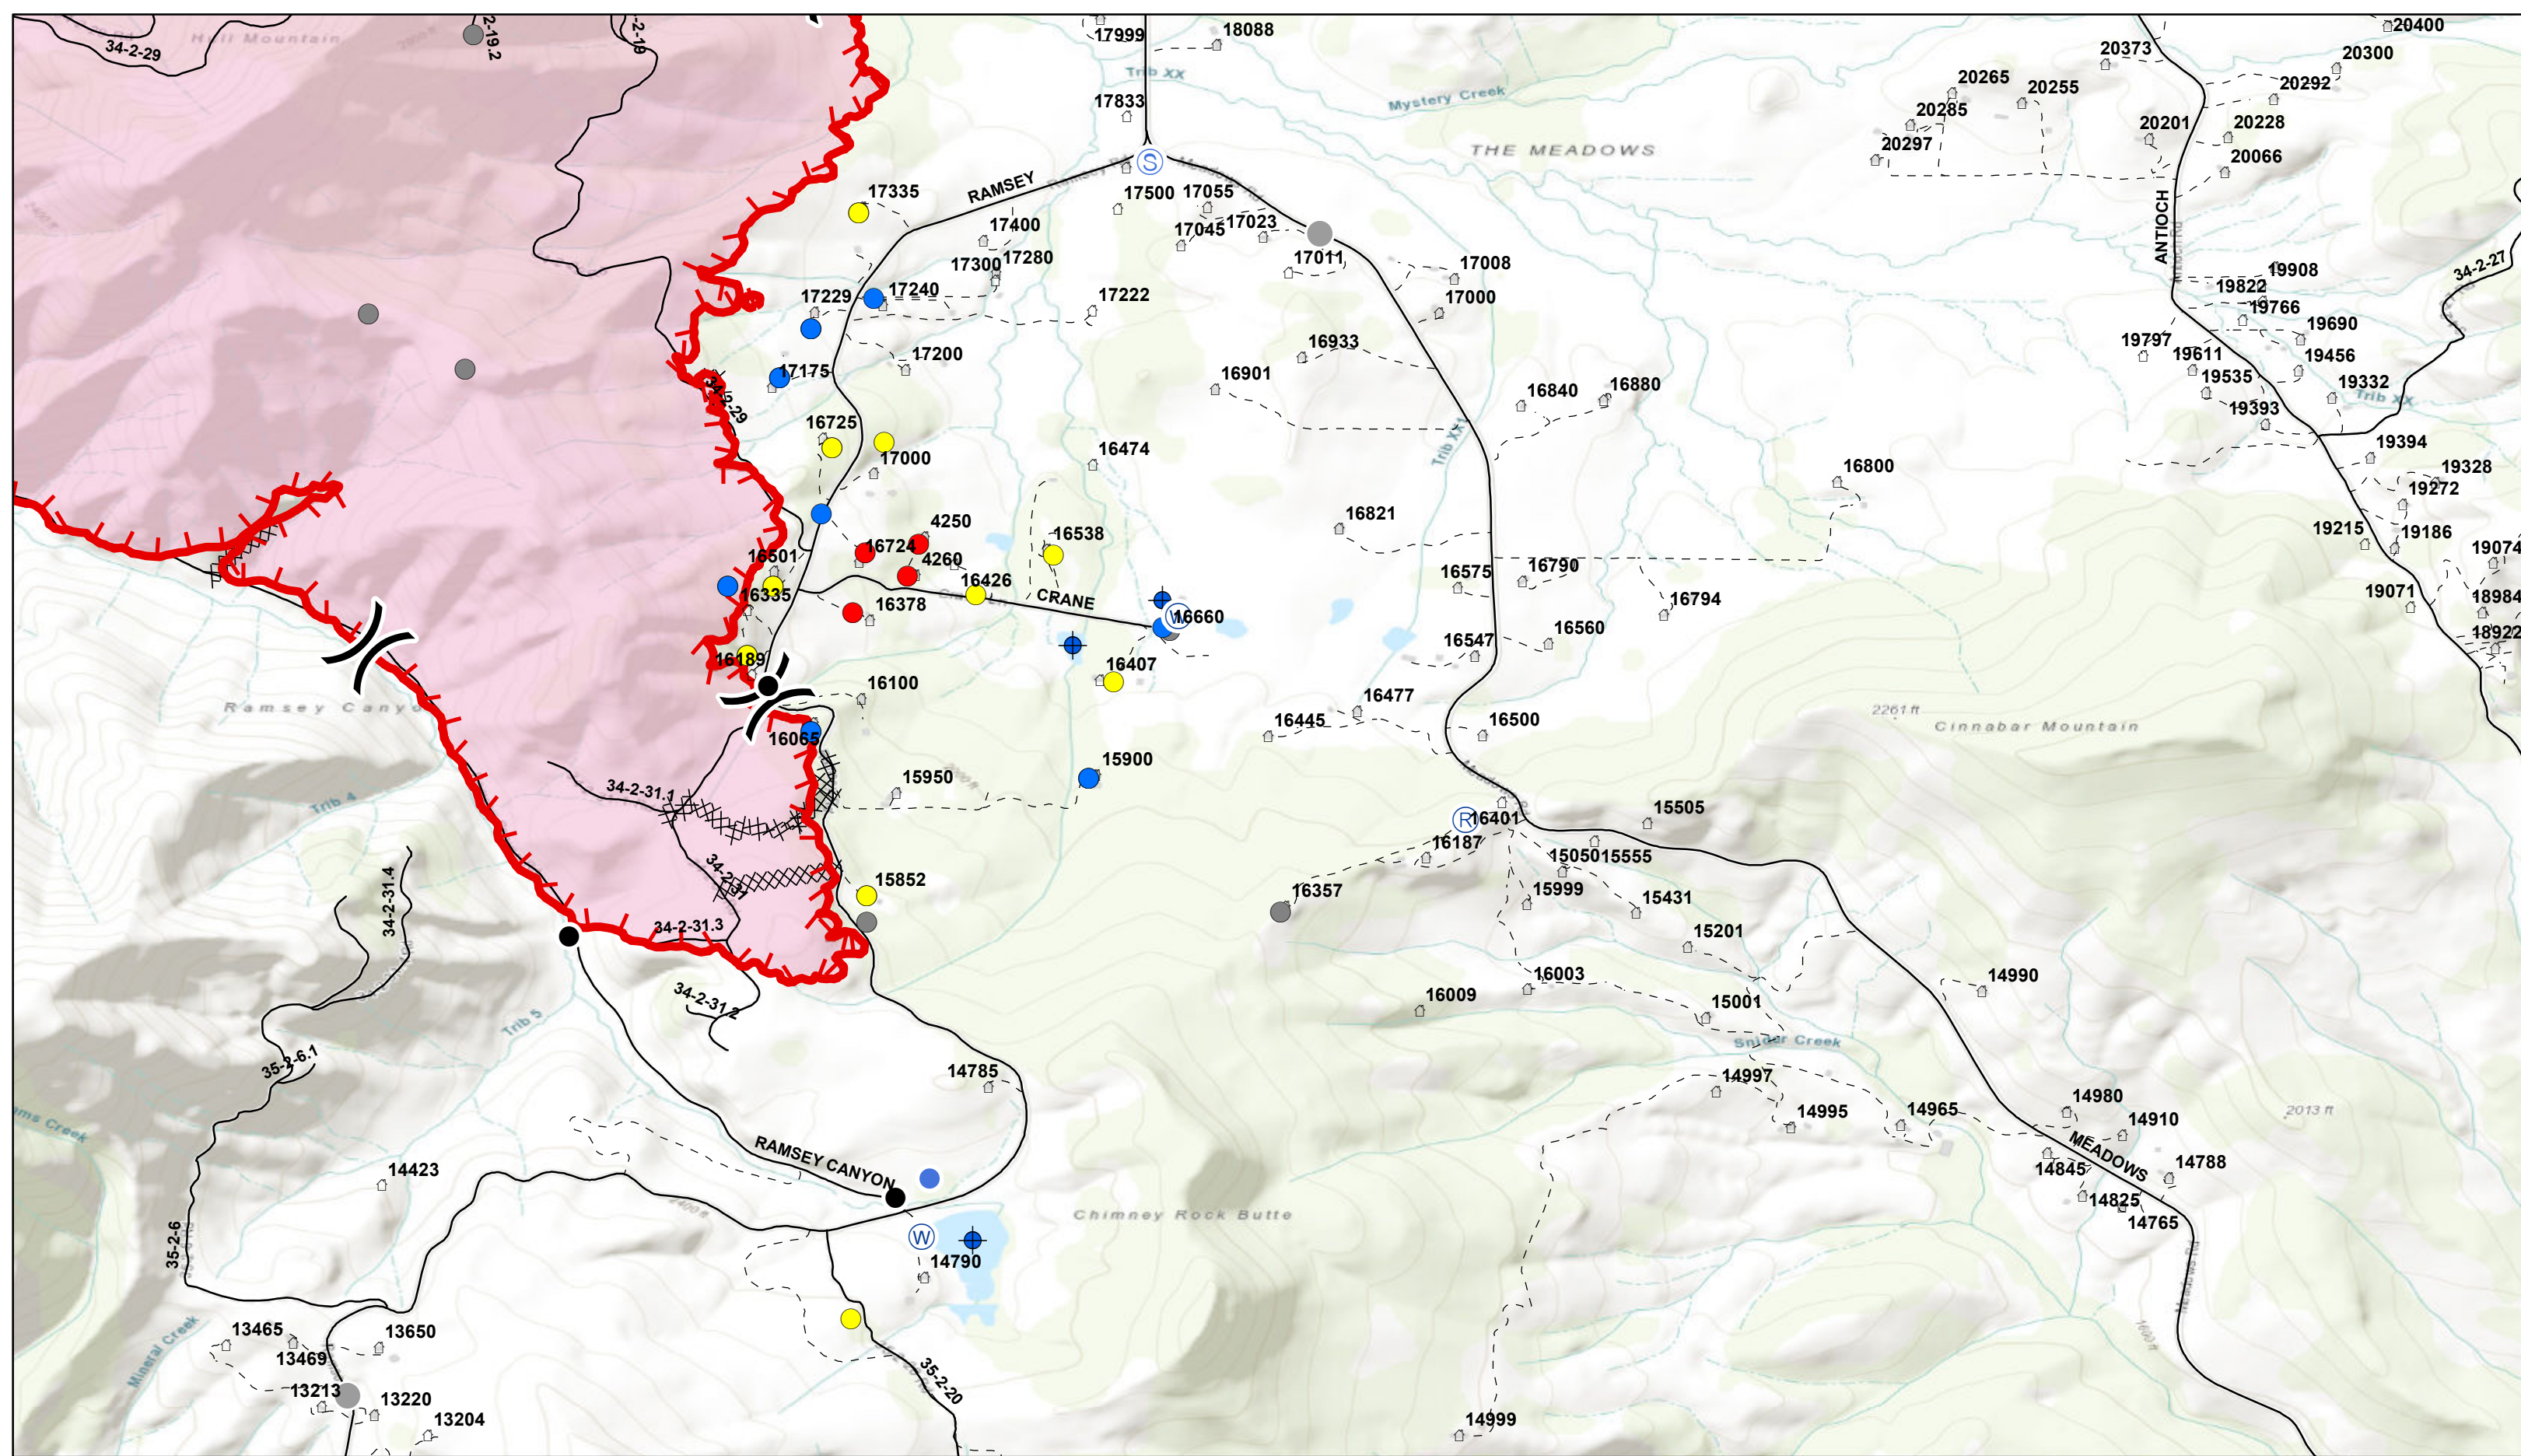

**Legend**

**Risk Assessment**

- Stand\_Alone
- Prep\_Hold
- Prep\_Go
- Rescue\_DriveBy
- Other

**Legend**

**Risk Assessment**

- Stand\_Alone
- Prep\_Hold
- Prep\_Go
- Rescue\_DriveBy
- Other

**Legend**

**Risk Assessment**

- Stand\_Alone
- Prep\_Hold
- Prep\_Go
- Rescue\_DriveBy
- Other

**Legend**

<span style="color: green;">●</span> Stand_Alone	<span style="color: yellow;">●</span> Prep_Go
<span style="color: blue;">●</span> Prep_Hold	<span style="color: red;">●</span> Rescue_DriveBy
<span style="color: grey;">●</span> Other	