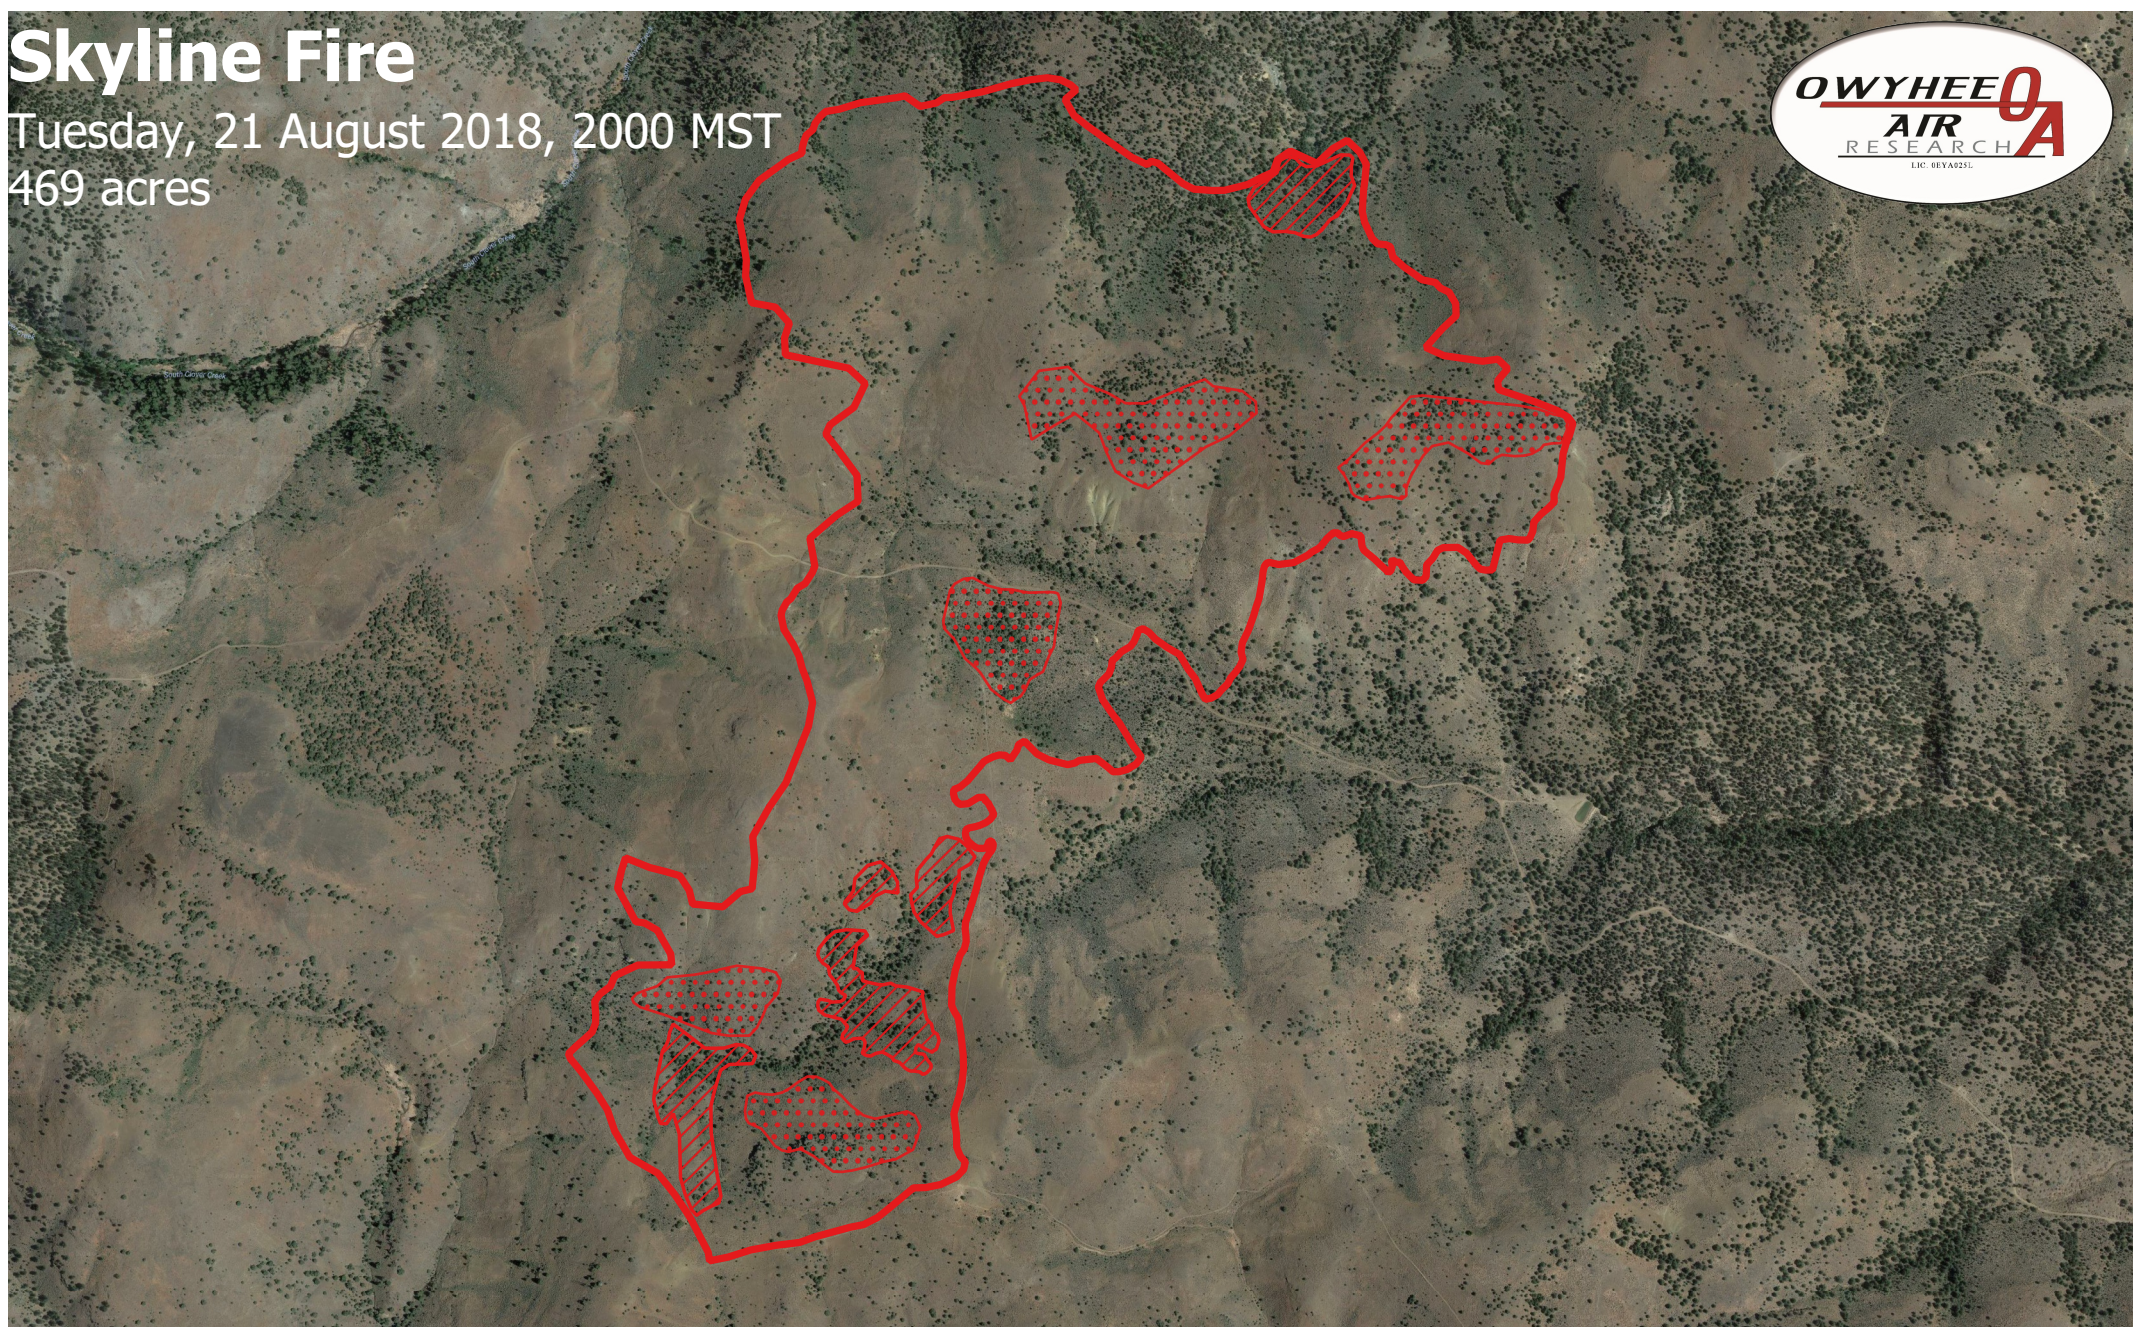

Skyline Fire

Tuesday, 21 August 2018, 2000 MST

469 acres

Legend

-  Burn Perimeter
-  IR Intense Heat
-  IR Scattered Heat

Projection: WGS 84
Scale: 1:20,500
Produced by Owyhee Air Research, Inc.
dmelody@owyheeair.com (208) 442-5405