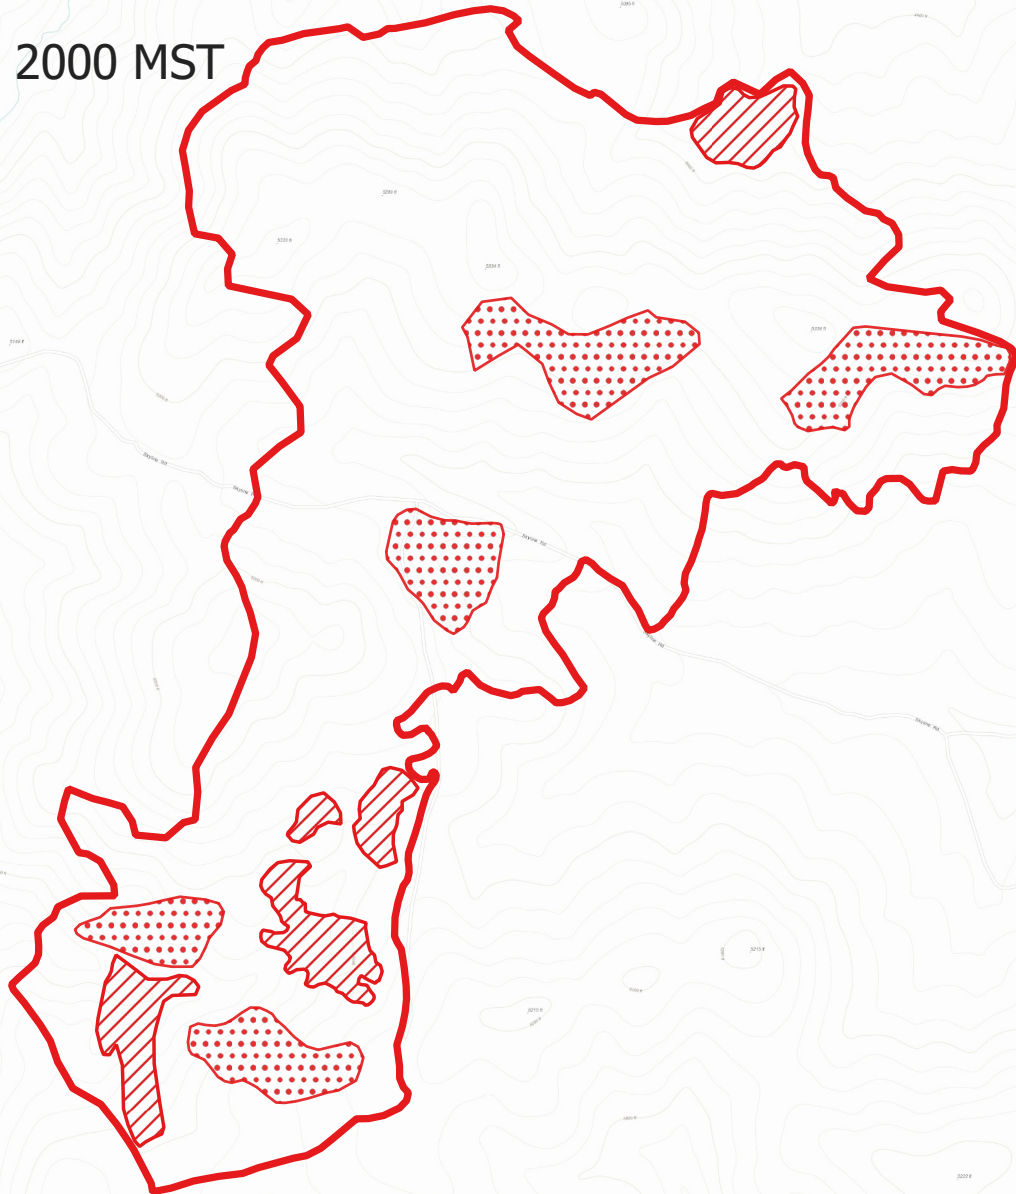

# Skyline Fire

Tuesday, 21 August 2018, 2000 MST

469 acres

## Legend

- Burn Perimeter
- IR Intense Heat
- IR Scattered Heat

Projection: WGS 84  
Scale: 1:20,500  
Produced by Owyhee Air Research, Inc.  
dmelody@owyheear.com (208) 442-5405