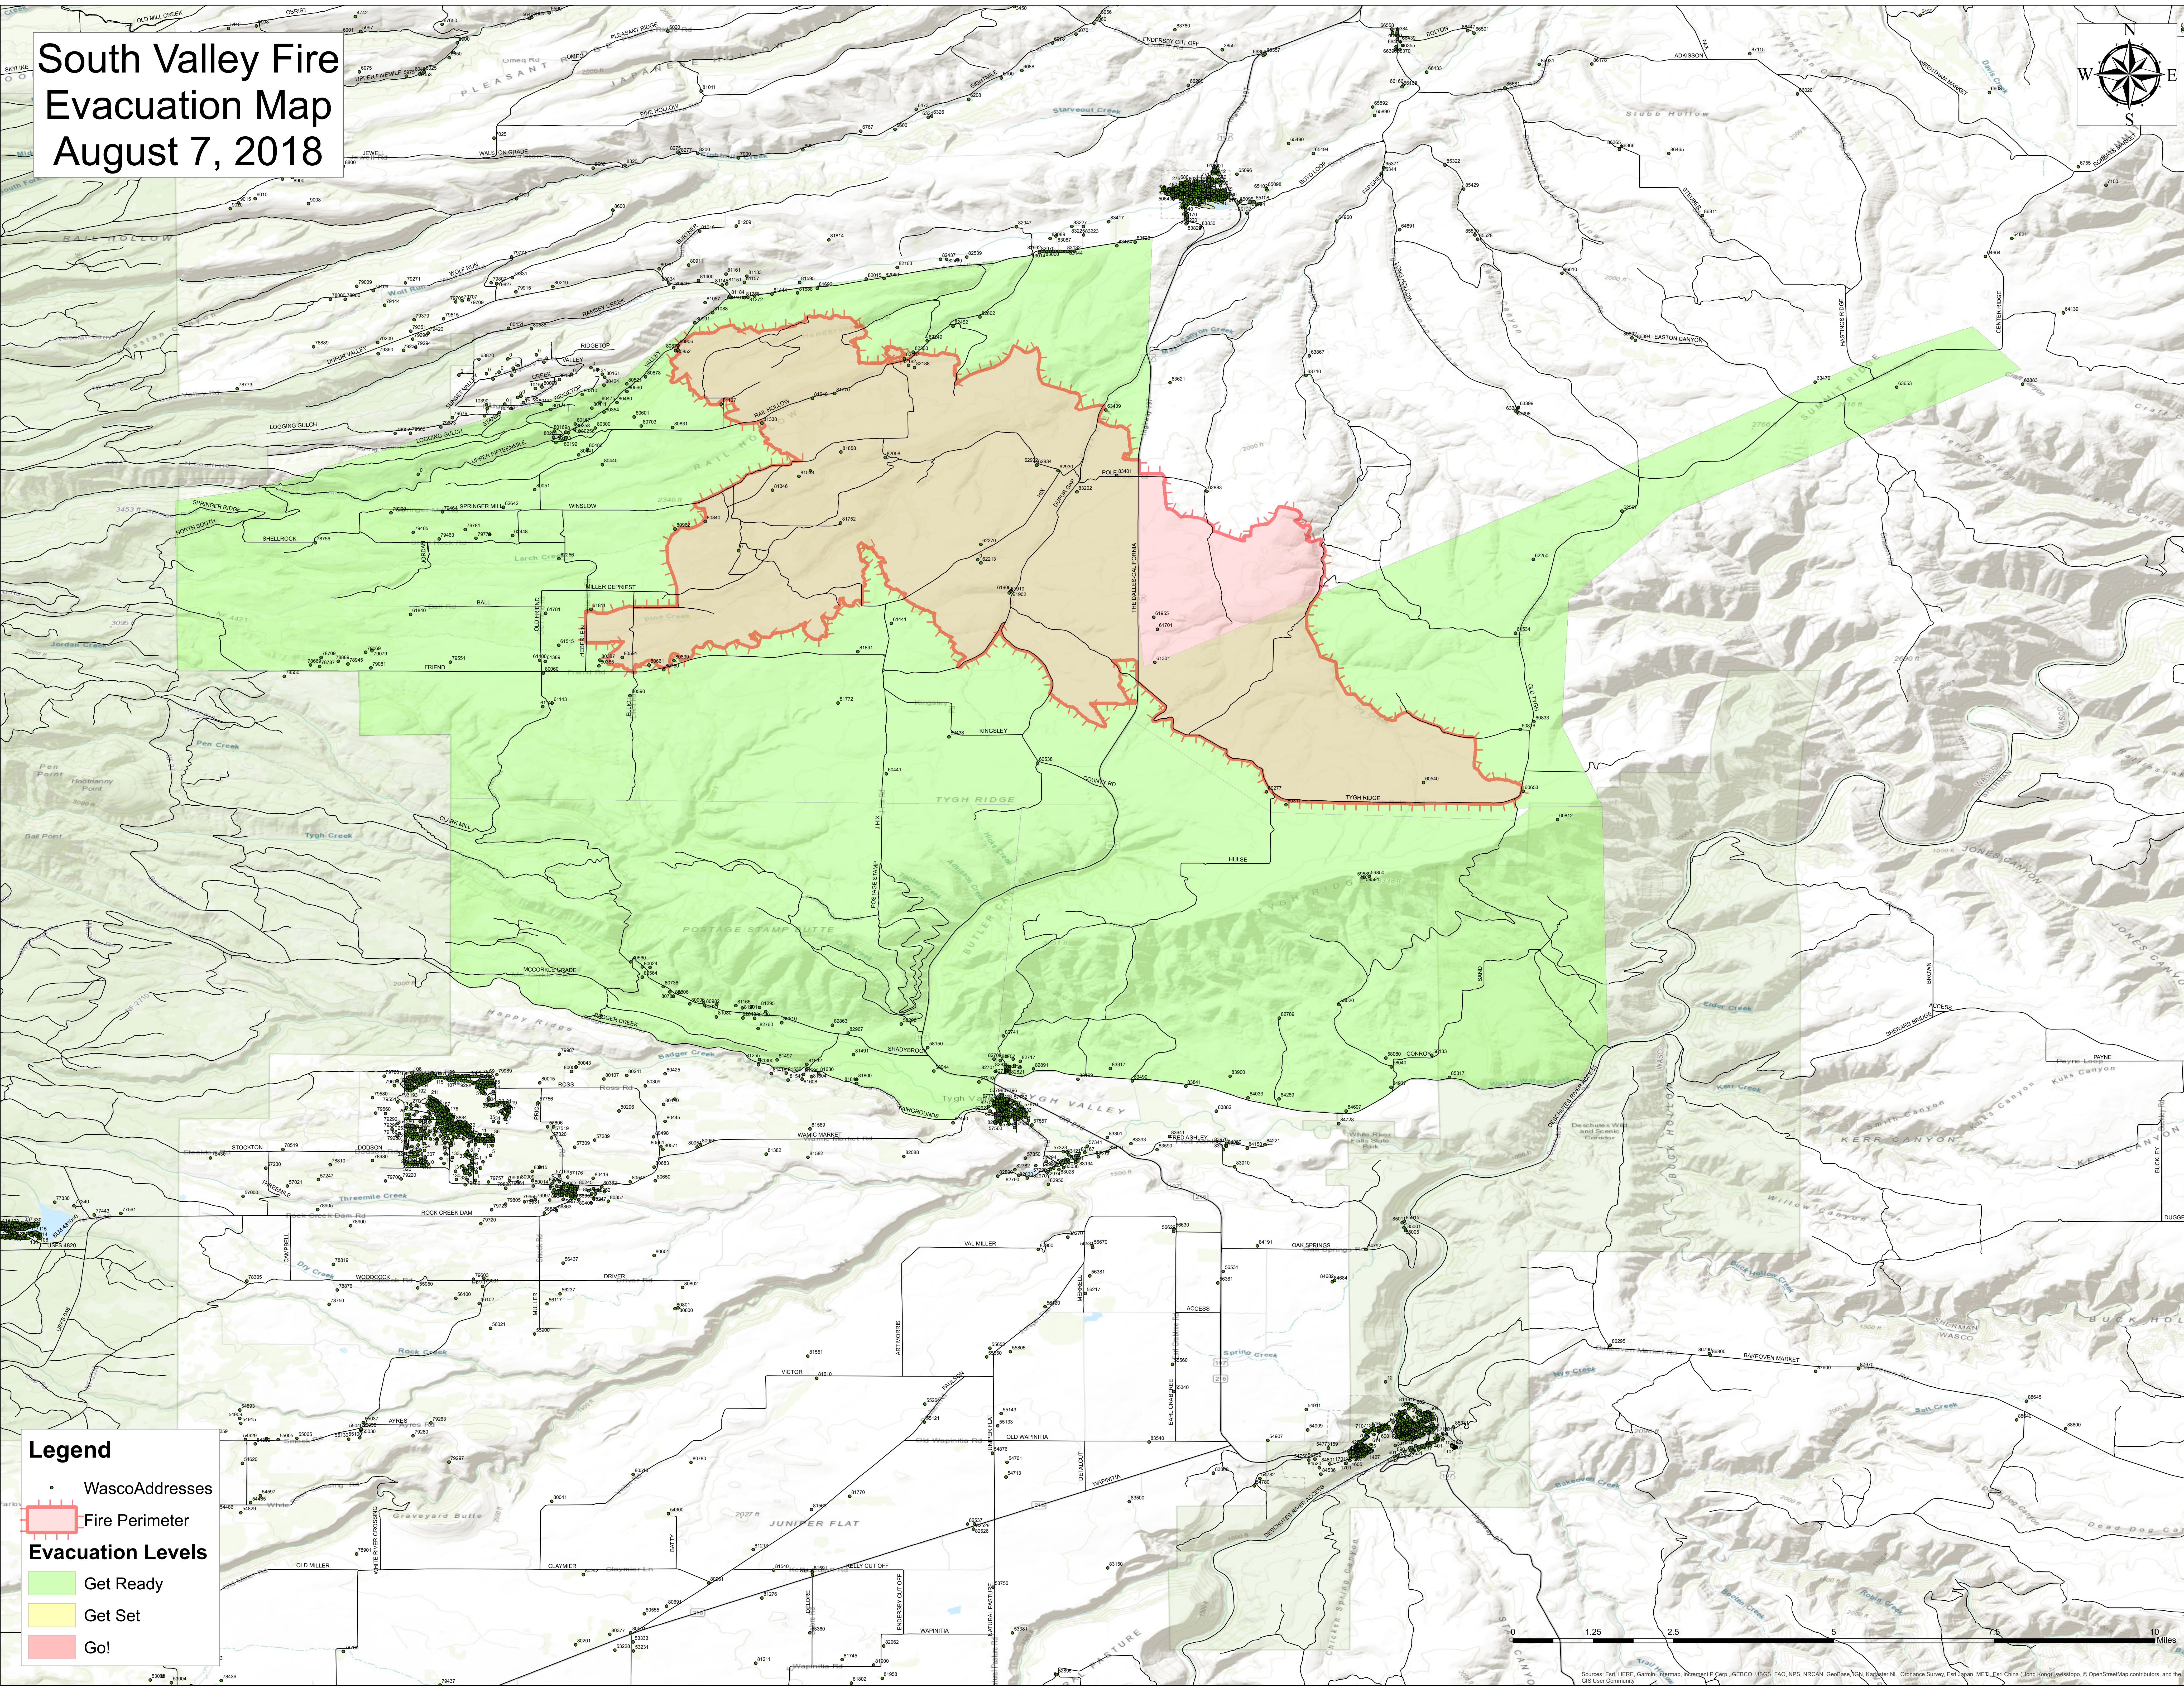

South Valley Fire Evacuation Map August 7, 2018

Legend

- WascoAddresses
- Fire Perimeter
- Evacuation Levels**
- Get Ready
- Get Set
- Go!