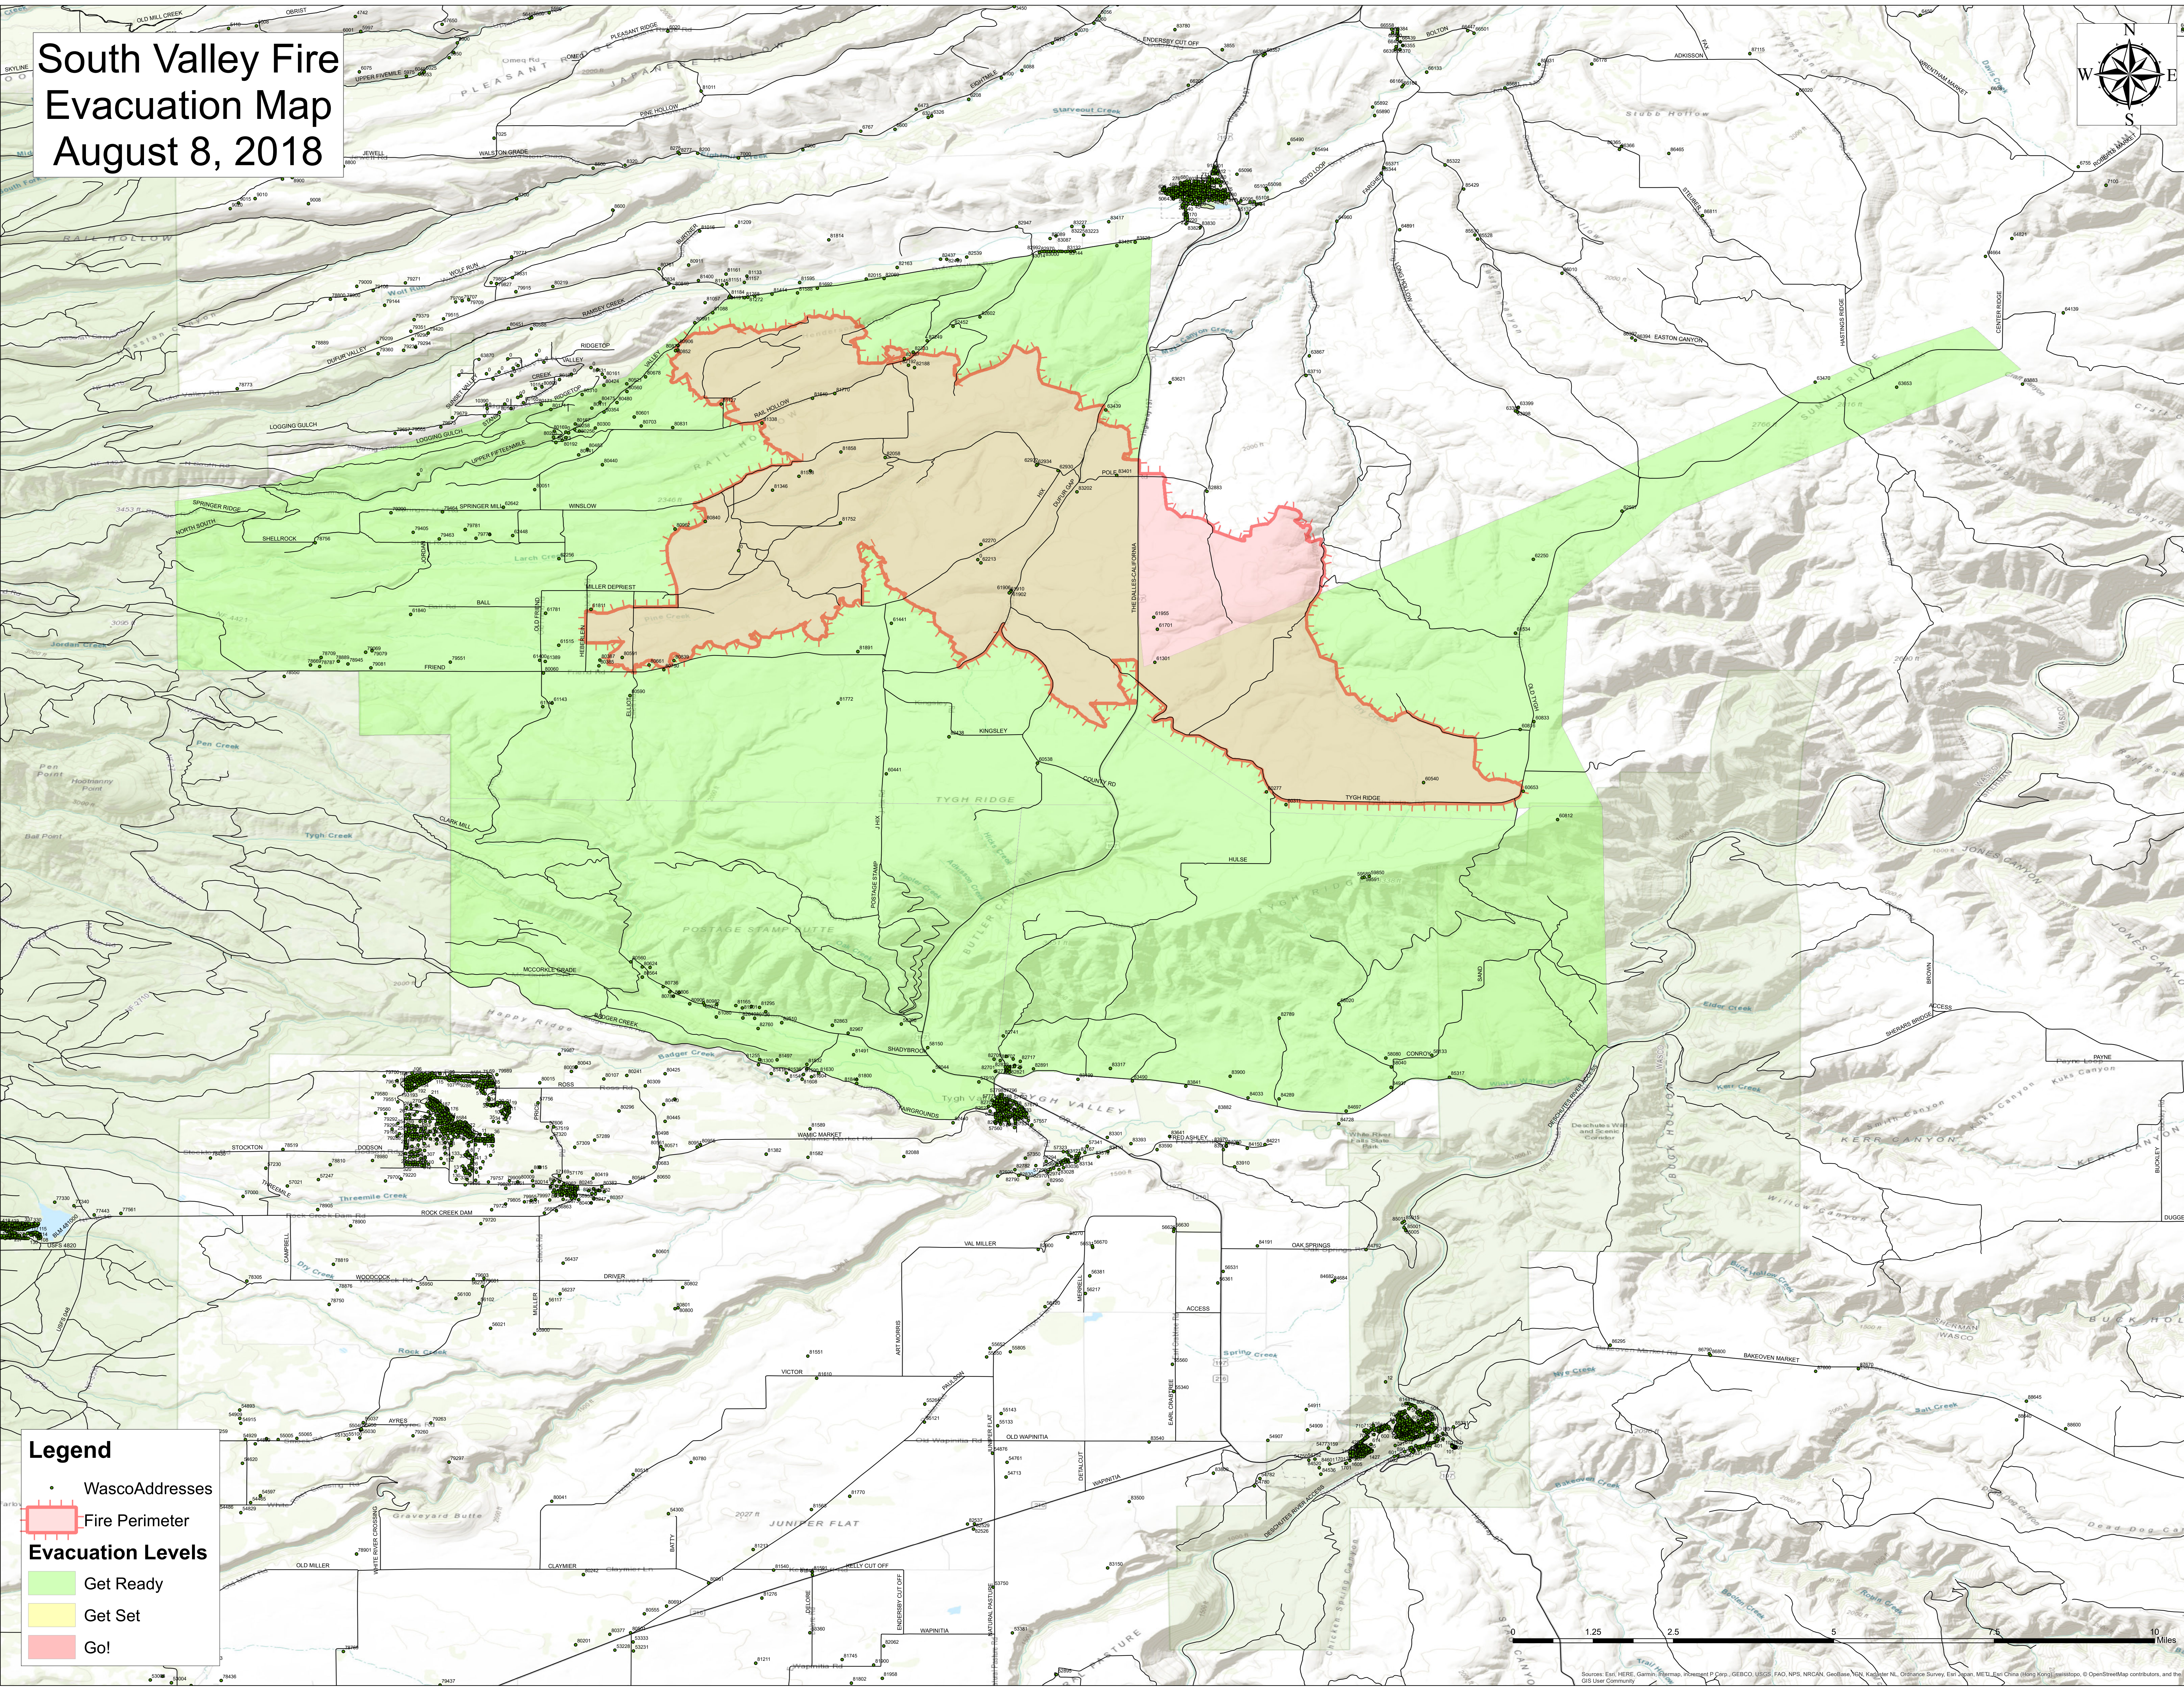

# South Valley Fire Evacuation Map August 8, 2018

**Legend**

- WascoAddresses
- Fire Perimeter
- Evacuation Levels**
- Get Ready
- Get Set
- Go!