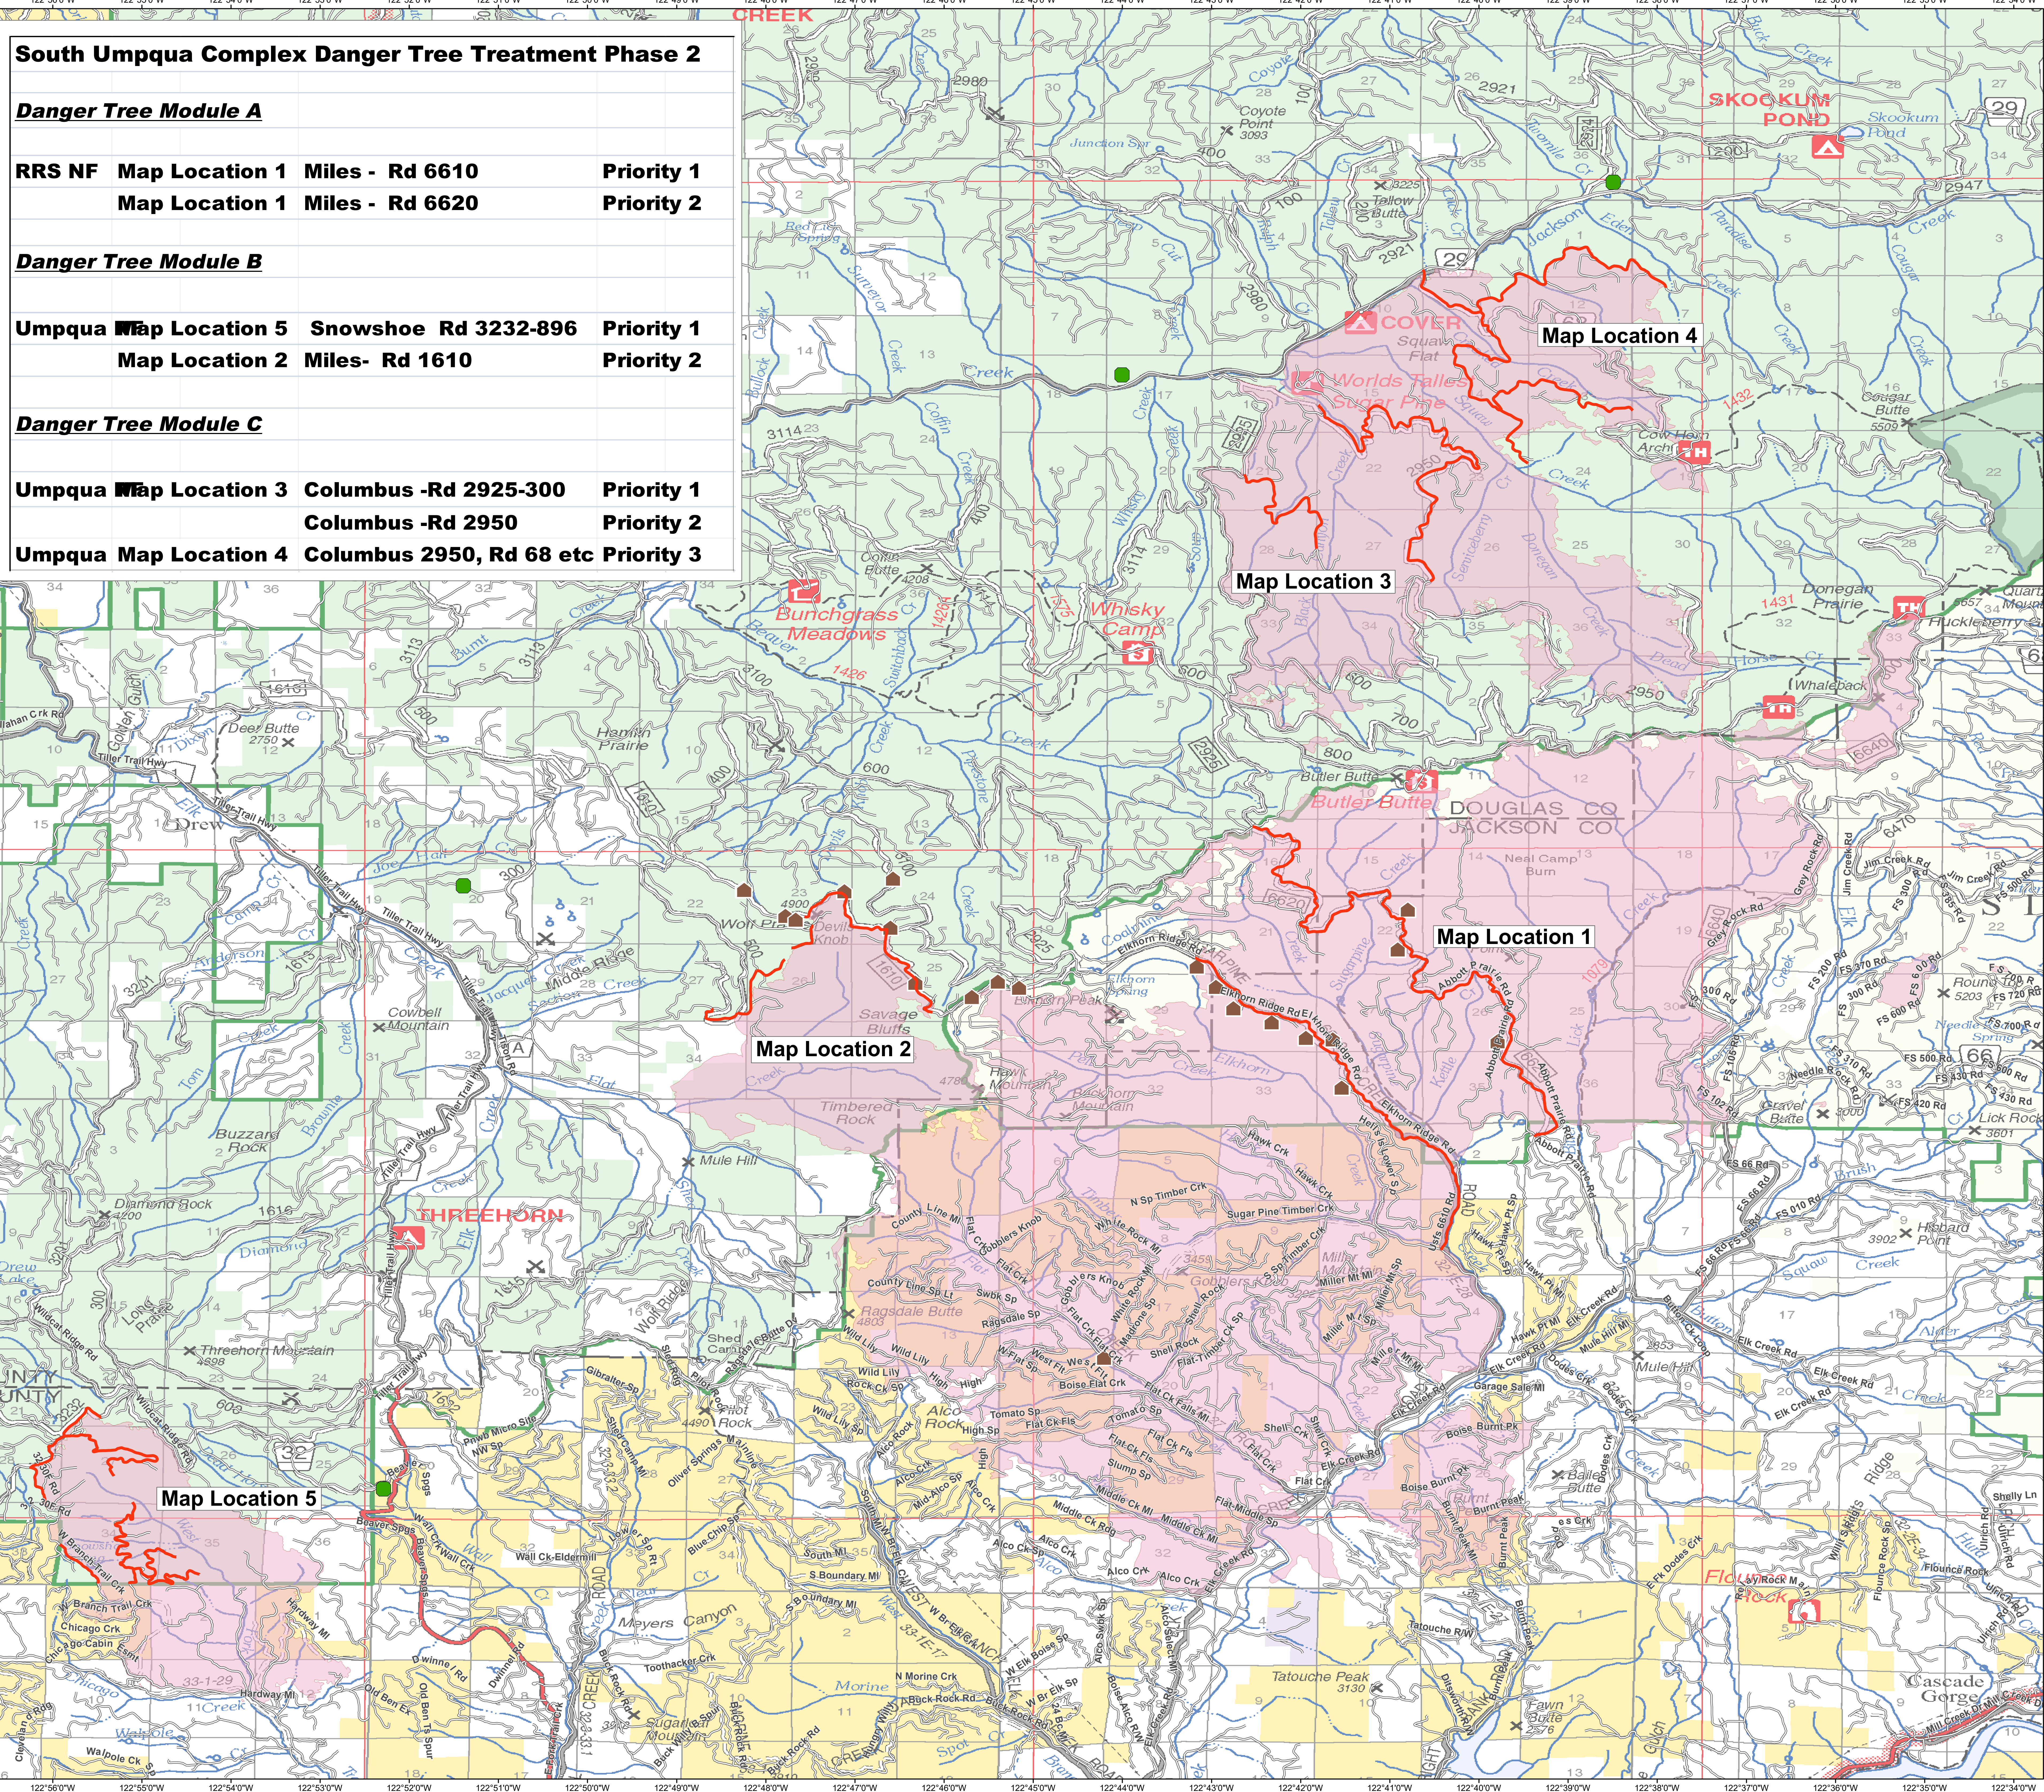

Danger Tree Phase 2

South Umpqua
Complex
OR-UPF-000246

created for
09/10/18
53,653 acres
as of 09/07/18

South Umpqua Complex Danger Tree Treatment Phase 2			
<i>Danger Tree Module A</i>			
RRS NF	Map Location 1	Miles - Rd 6610	Priority 1
	Map Location 1	Miles - Rd 6620	Priority 2
<i>Danger Tree Module B</i>			
Umpqua	Map Location 5	Snowshoe Rd 3232-896	Priority 1
	Map Location 2	Miles- Rd 1610	Priority 2
<i>Danger Tree Module C</i>			
Umpqua	Map Location 3	Columbus -Rd 2925-300	Priority 1
		Columbus -Rd 2950	Priority 2
Umpqua	Map Location 4	Columbus 2950, Rd 68 etc	Priority 3

DangerTree Roads

- Decks
- Landings