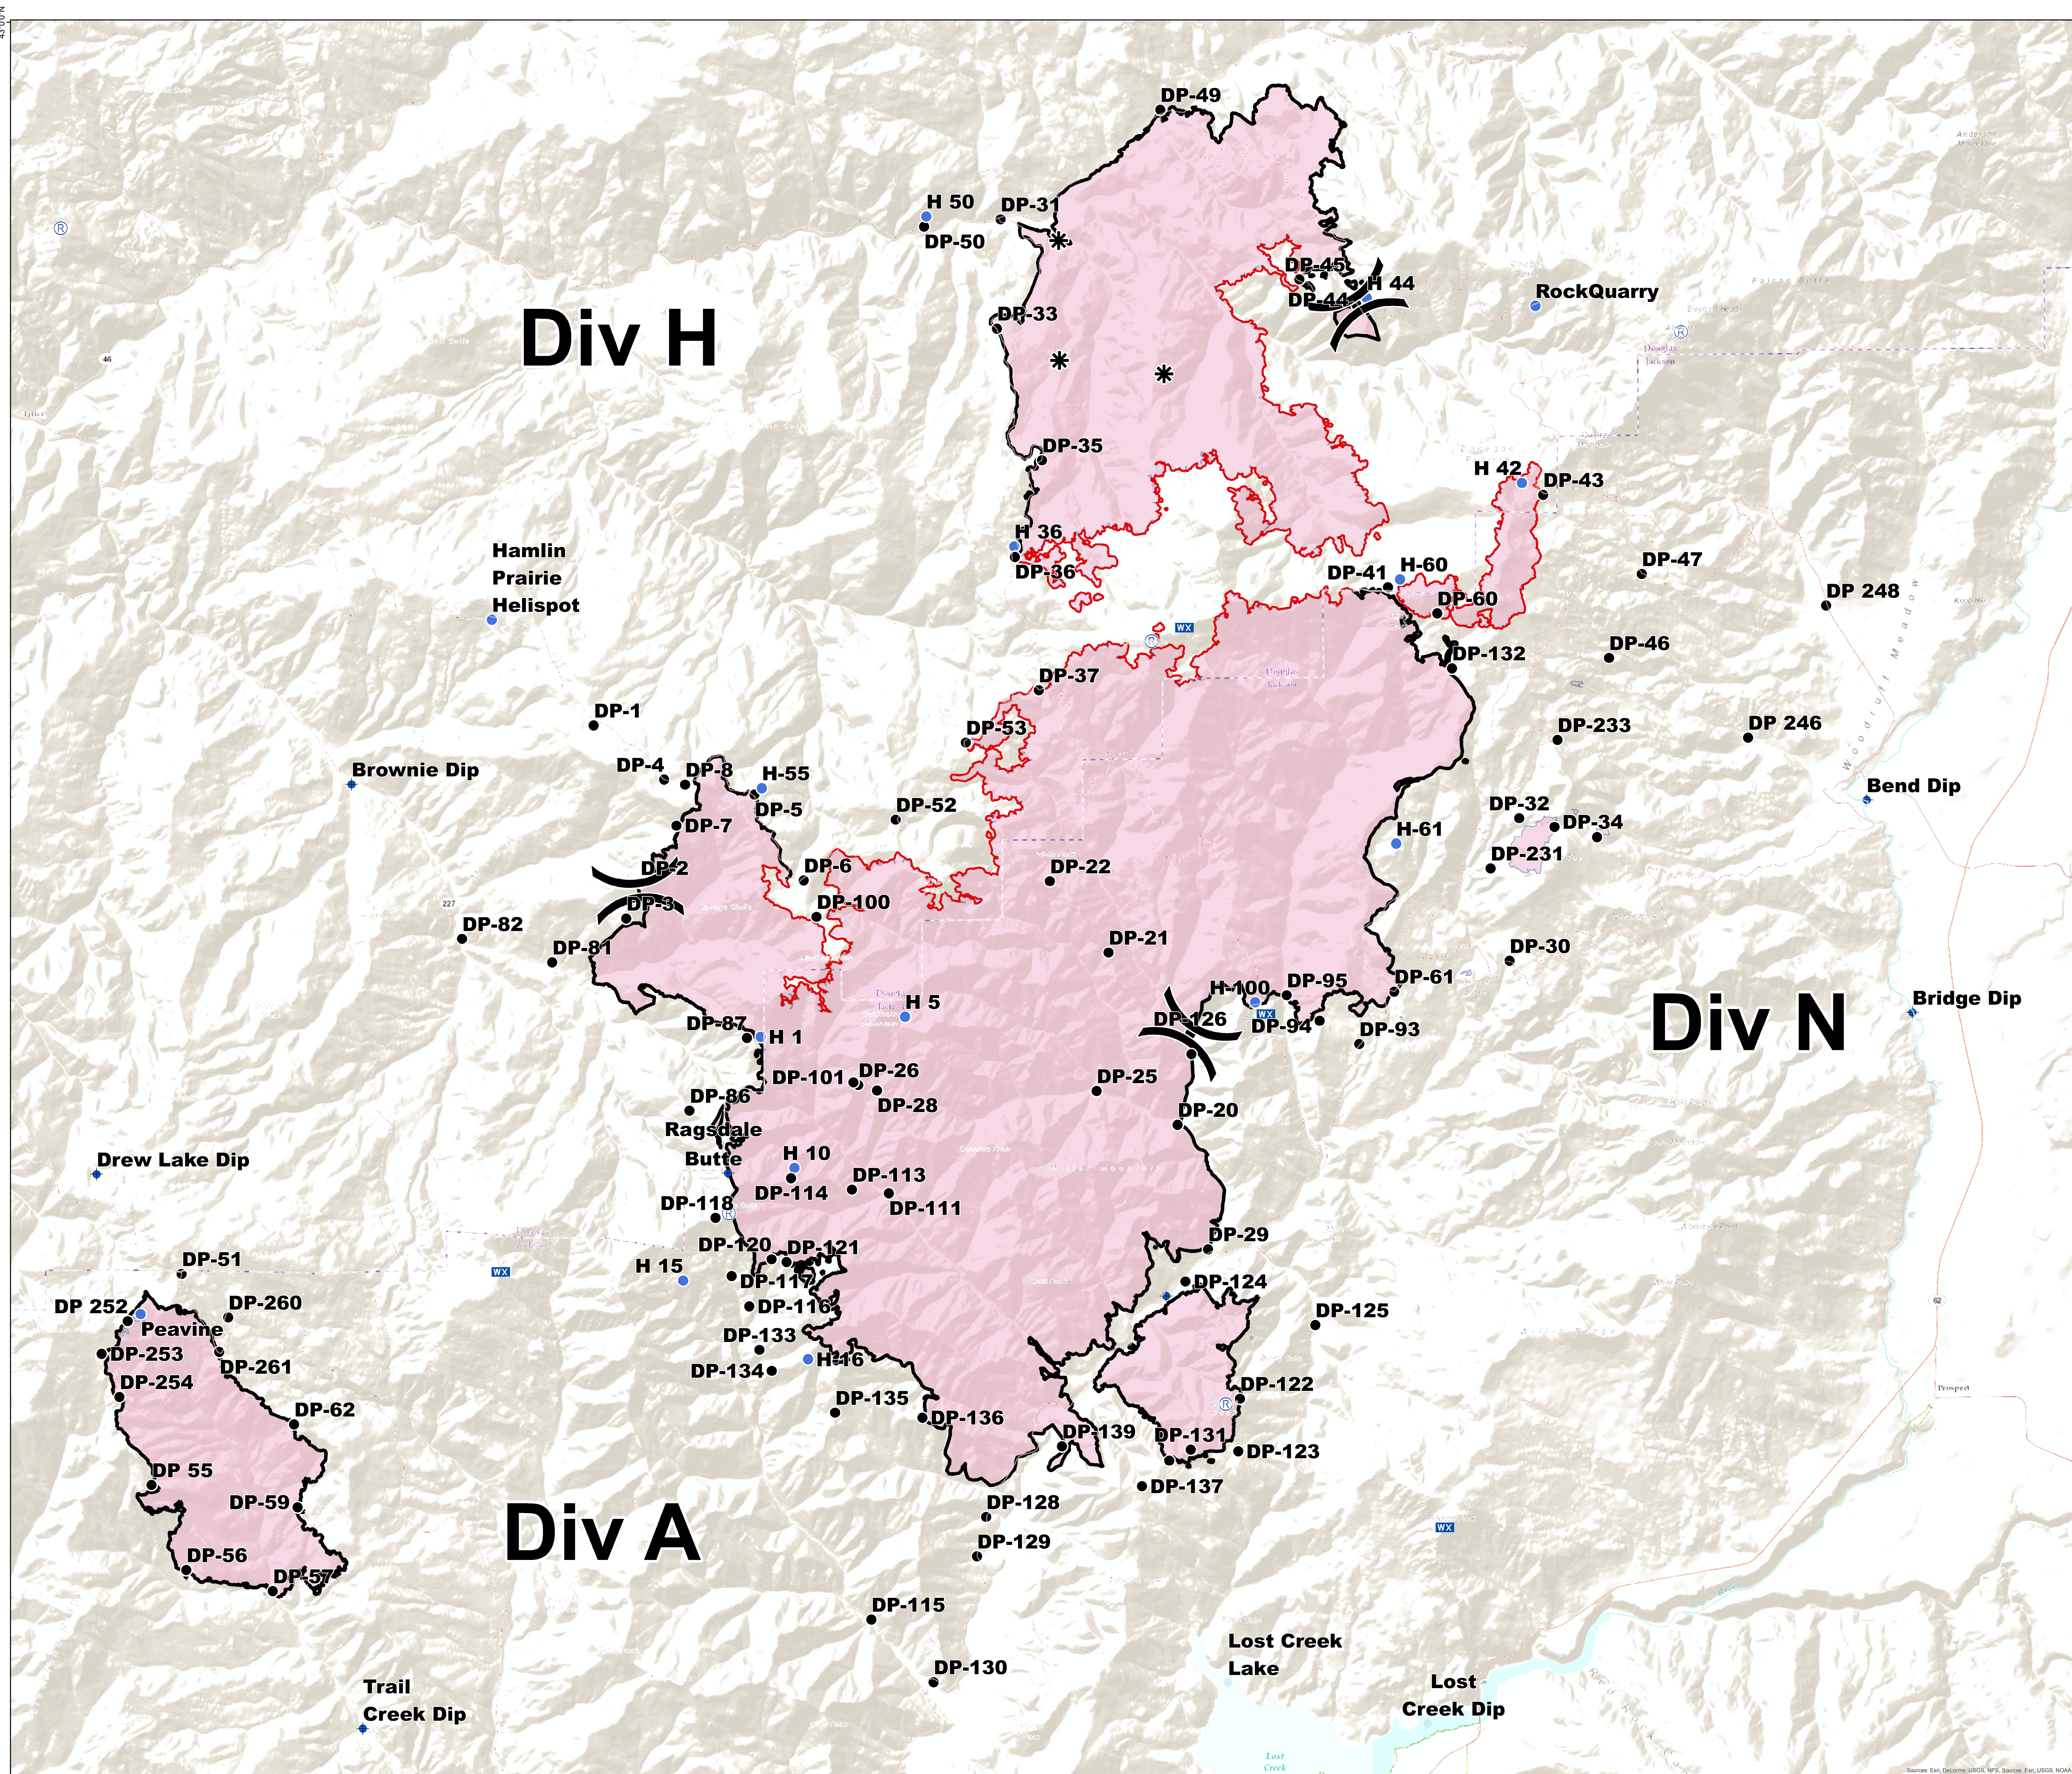

Briefing

South Umpqua Complex

OR-UPF-000264

created for
09/10/18

53,653 acres
as of 09/07/18

- Blast Tree
- Dip Site
- Drop Point
- Helispot
- Mobile Weather Unit
- Repeater
- Division Break
- Completed Line
- Uncontrolled Fire Edge

Gila Las Cruces Team
UTM 11N, NAD83
BKrk
Sep 09, 2018
2203 hrs