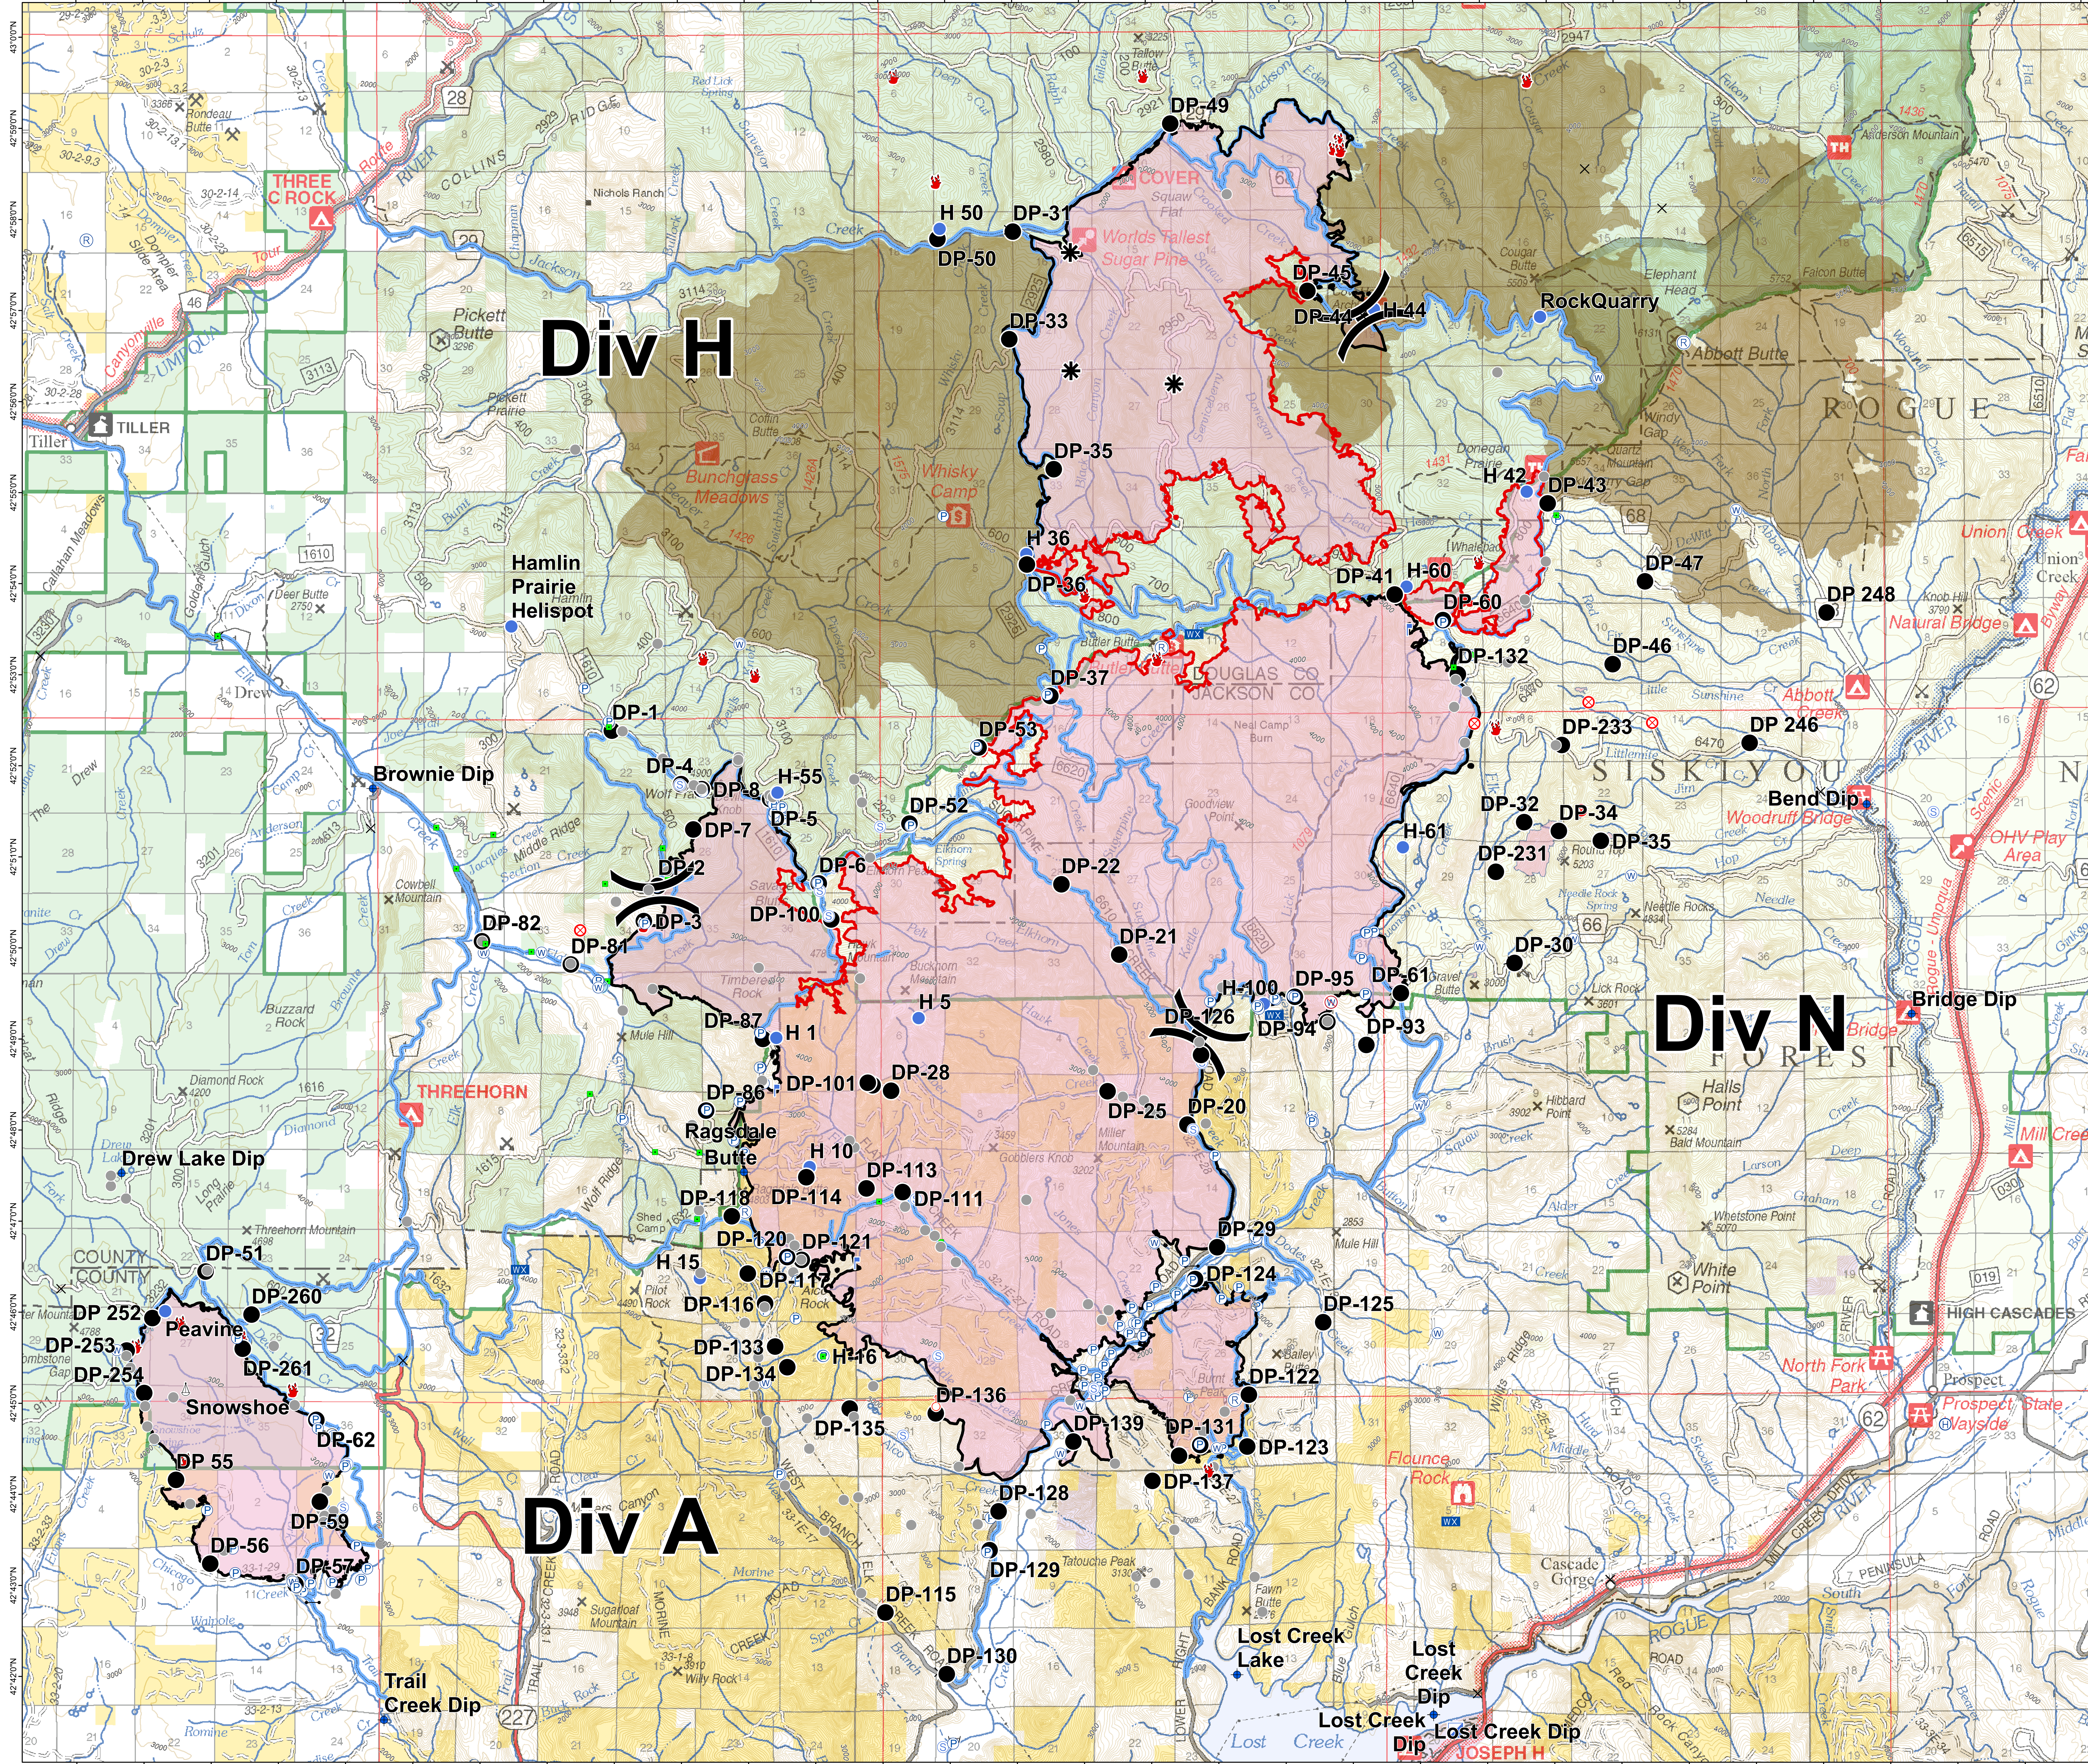

# Operations South Umpqua Complex OR-UPF-000246

created for  
09/10/18  
53,653 acres  
as of 09/07/18

- Blast Tree
- Closure
- Fire Location--Fire #
- Dip Site
- Drop Point
- Fire Origin
- Gate
- Helibase
- Helispot
- Internet Access
- Landmark
- Lookout
- Mobile Weather Unit
- Pump
- Repeater
- Retardant/Mud Pit
- Sling Site
- Spot Fire
- Staging Area
- Water Source
- Heliwell
- Restricted Water Source
- Other
- Division Break
- Incident Command Post
- Completed Line
- Uncontrolled Fire Edge
- Main Access Roads
- Historic Fires

0 0.5 1 2  
Miles

Gila Las Cruces Team  
UTM 11N, NAD83  
BKirk  
Sep 09, 2018  
2109 hrs

## Div H

## Div N