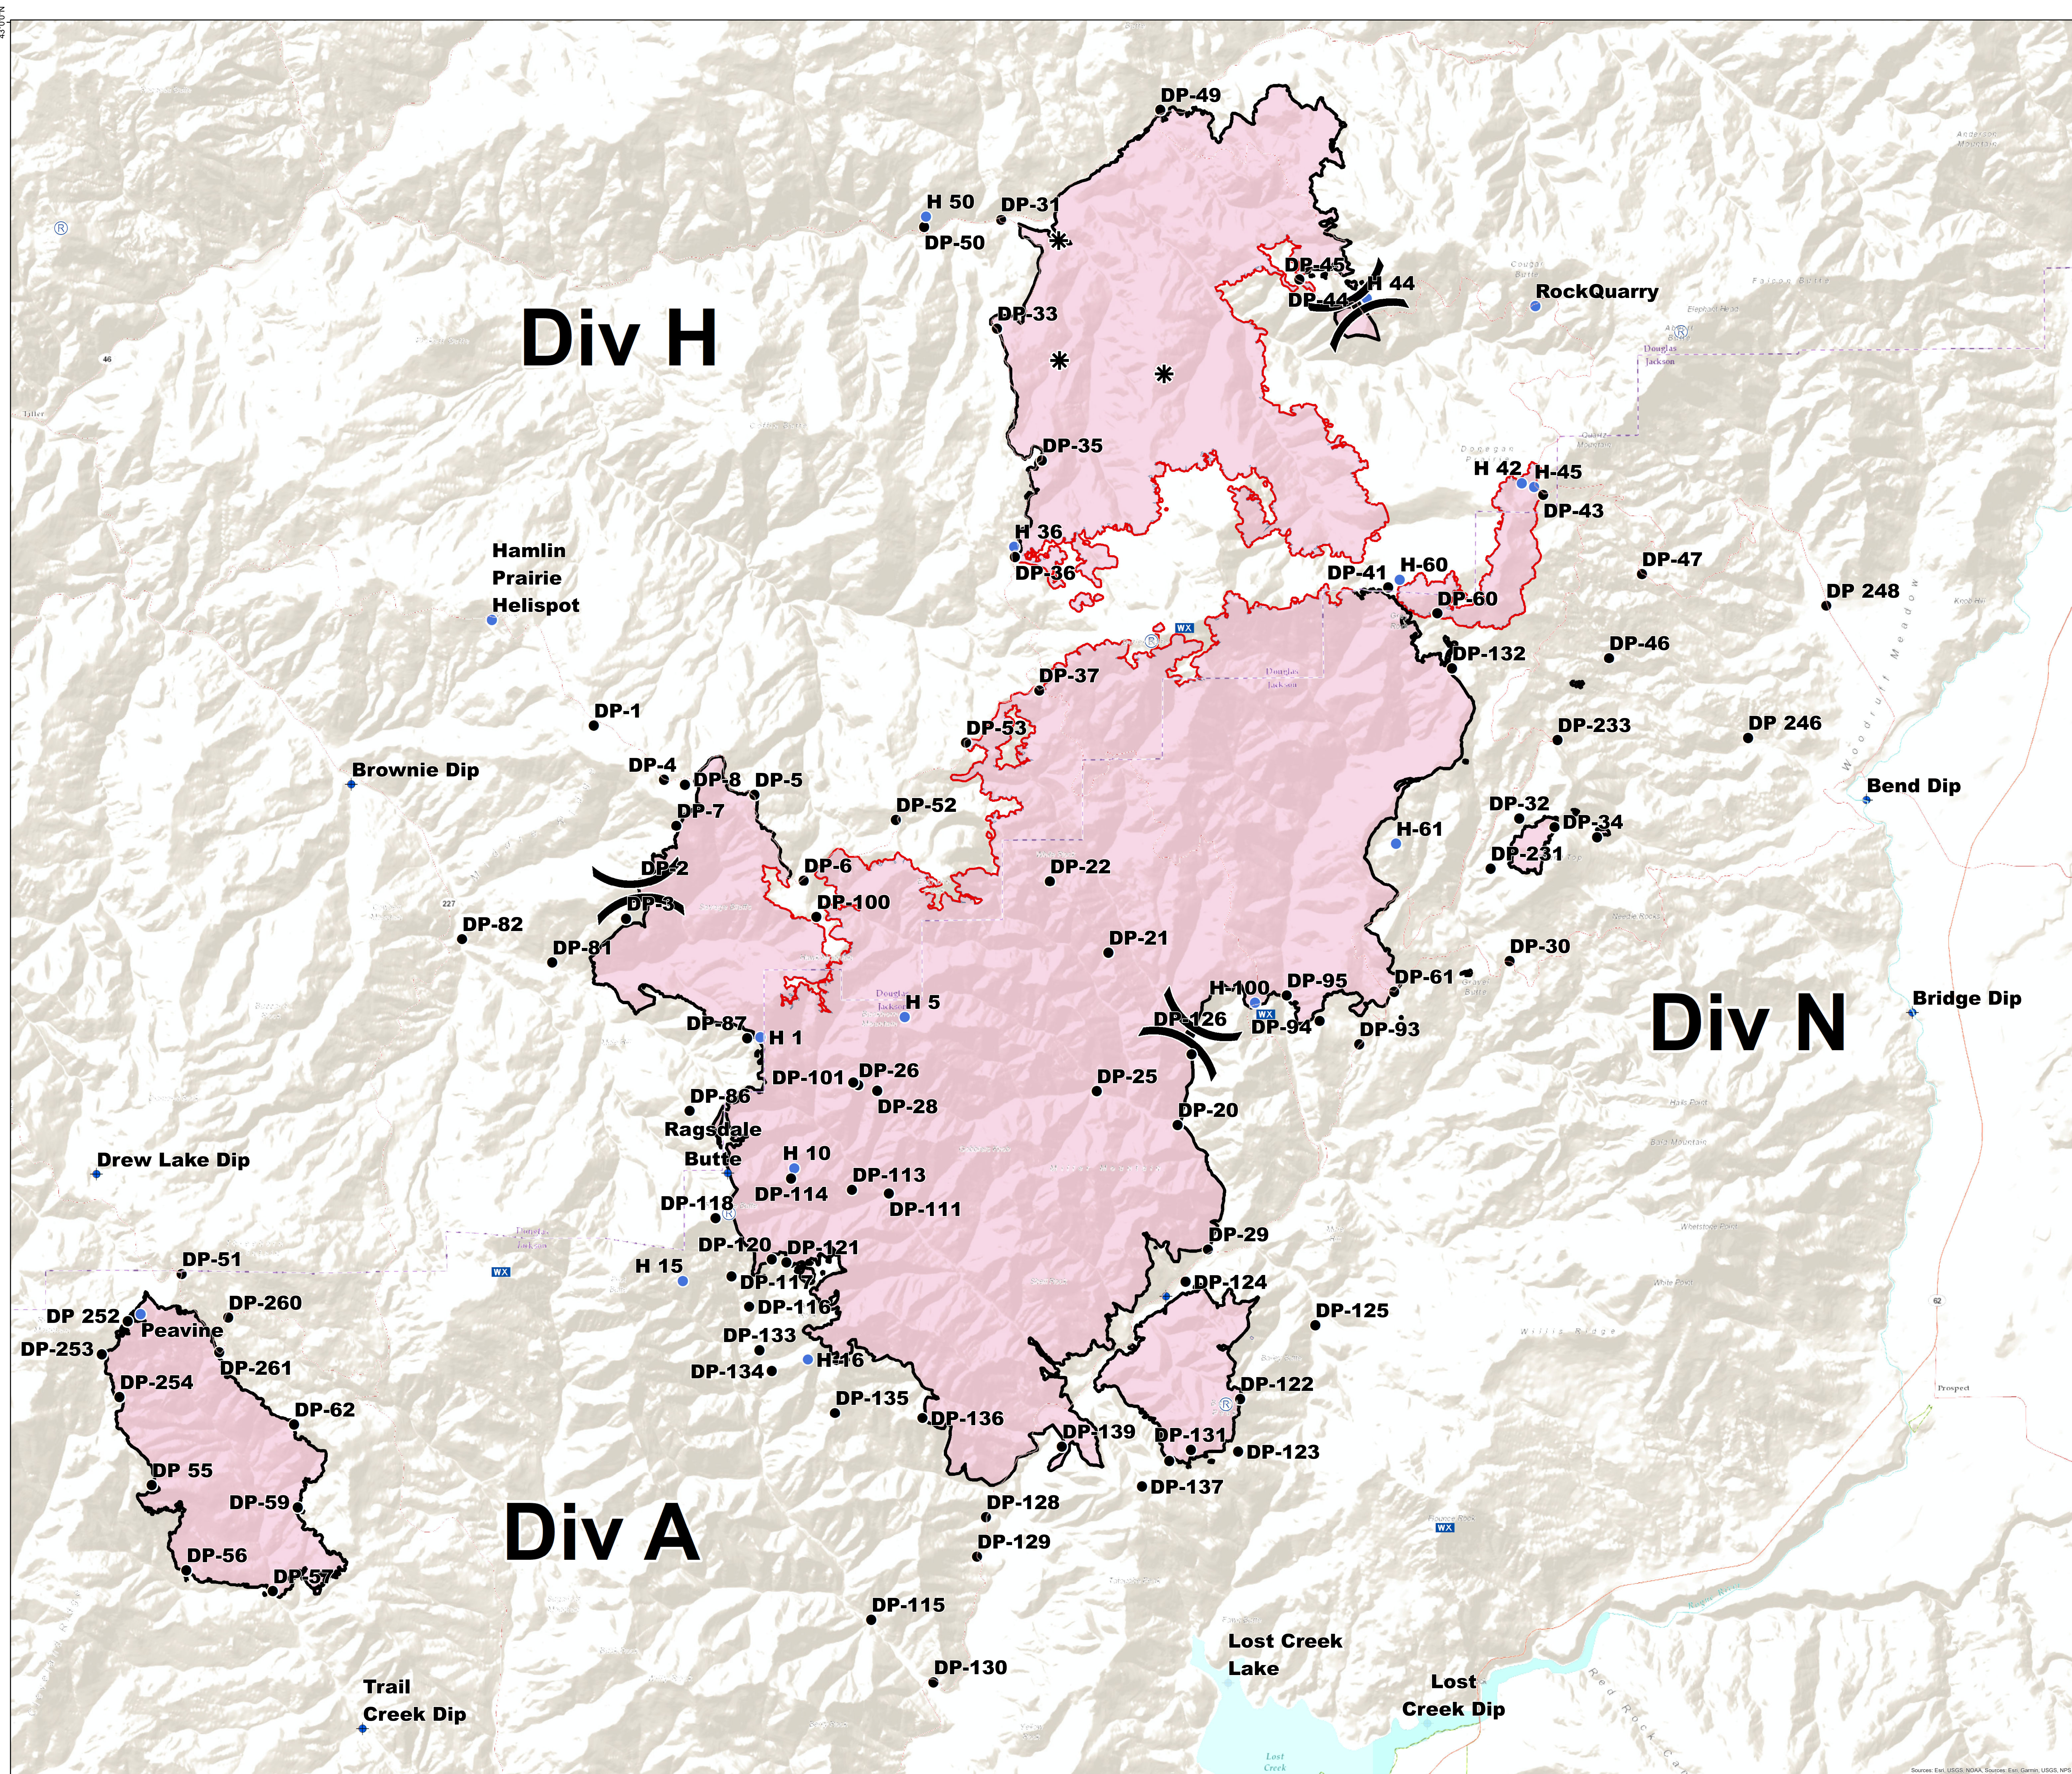

Briefing

South Umpqua Complex

OR-UPF-000264

created for
09/11/18

53,928 acres
as of 09/10/18

- Blast Tree
- Dip Site
- Drop Point
- Helispot
- WX Mobile Weather Unit
- ® Repeater
-) Division Break
- Completed Line
- Uncontrolled Fire Edge

Gila Las Cruces Team
UTM 11N, NAD83
BKrk
Sep 10, 2018
2119 hrs