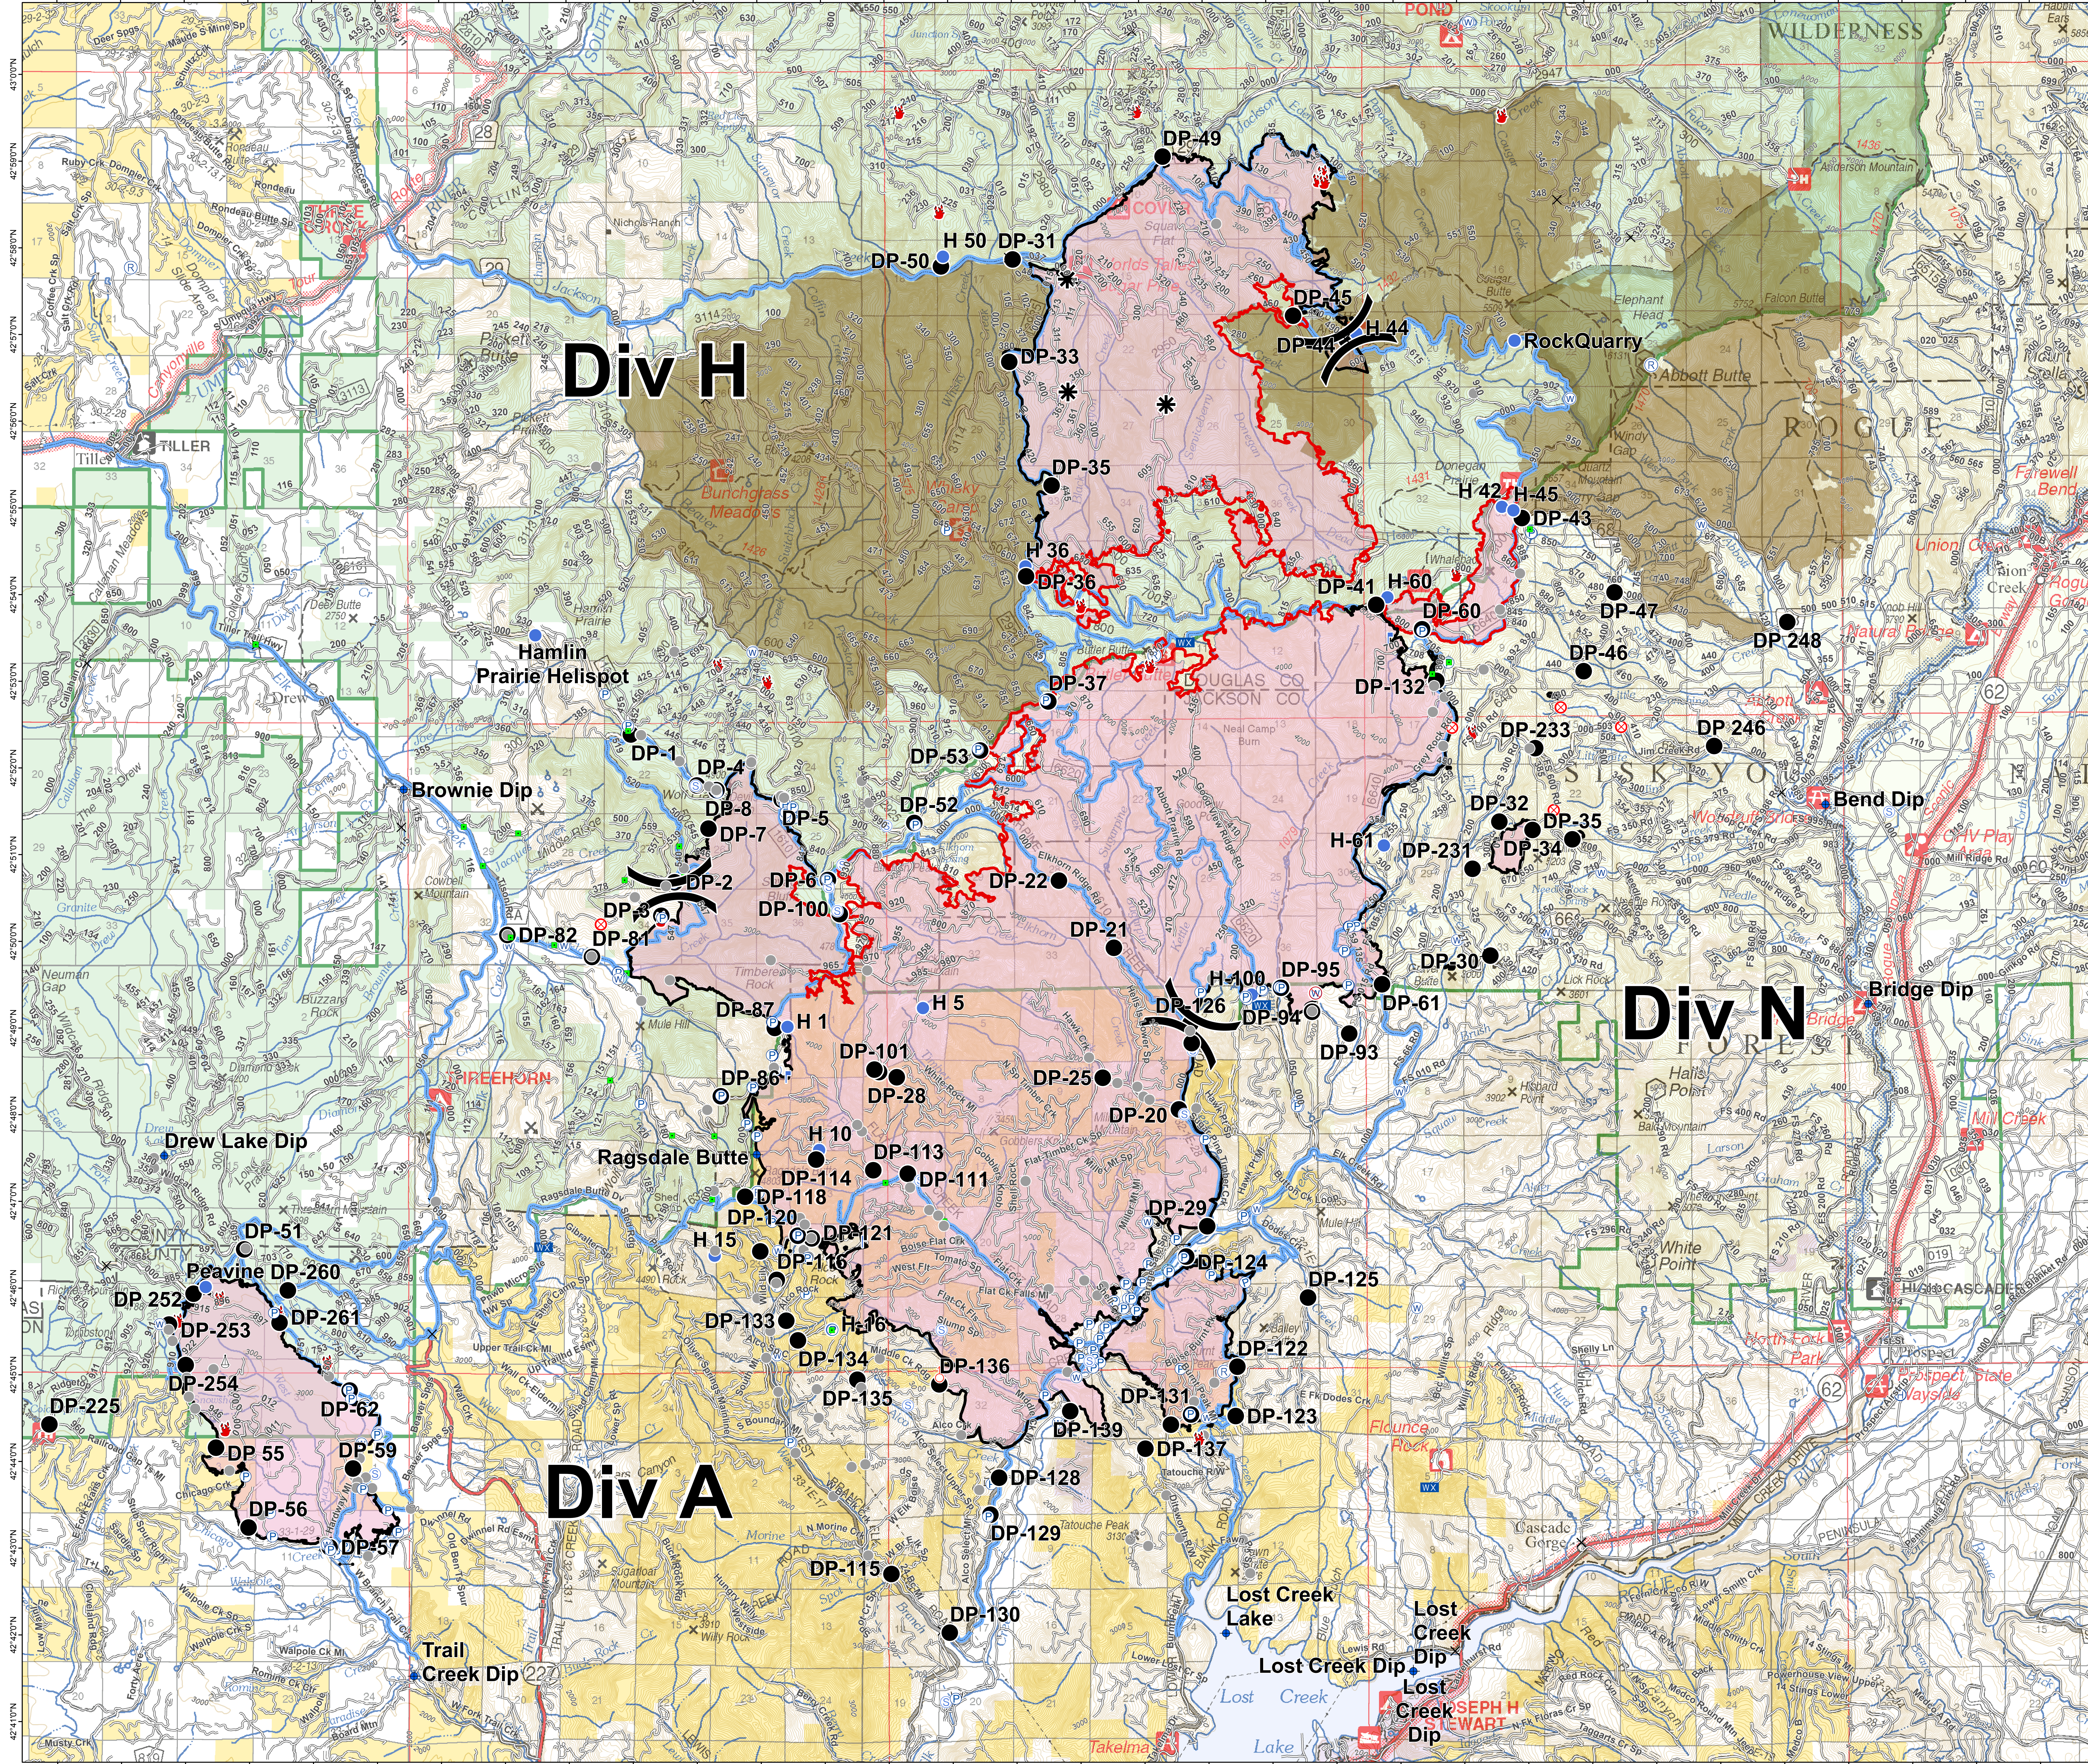

Operations South Umpqua Complex OR-UPF-000246

created for
09/11/18

53,928 acres
as of 09/09/18 2058hrs

- * Blast Tree
- × Closure
- 🔥 Fire Location—Fire #
- 📍 Dip Site
- Drop Point
- 📍 Fire Origin
- ➡ Gate
- 📍 Helibase
- 📍 Helispot
- 📍 Internet Access
- 📍 Landmark
- 📍 Lookout
- 📍 Mobile Weather Unit
- 📍 Pump
- 📍 Repeater
- 📍 Retardant/Mud Pit
- 📍 Sling Site
- 📍 Spot Fire
- 📍 Staging Area
- 📍 Water Source
- 📍 Heliwell
- 📍 Restricted Water Source
- Other
- ⎓ Division Break
- 📍 Incident Command Post
- Completed Line
- Uncontrolled Fire Edge
- Main Access Roads
- 📍 Historic Fires

0 0.5 1 2
Miles

Gila Las Cruces Team
UTM 11N, NAD83
BKrk
Sep 10, 2018
2118 hrs

Div H

Div N

Div A