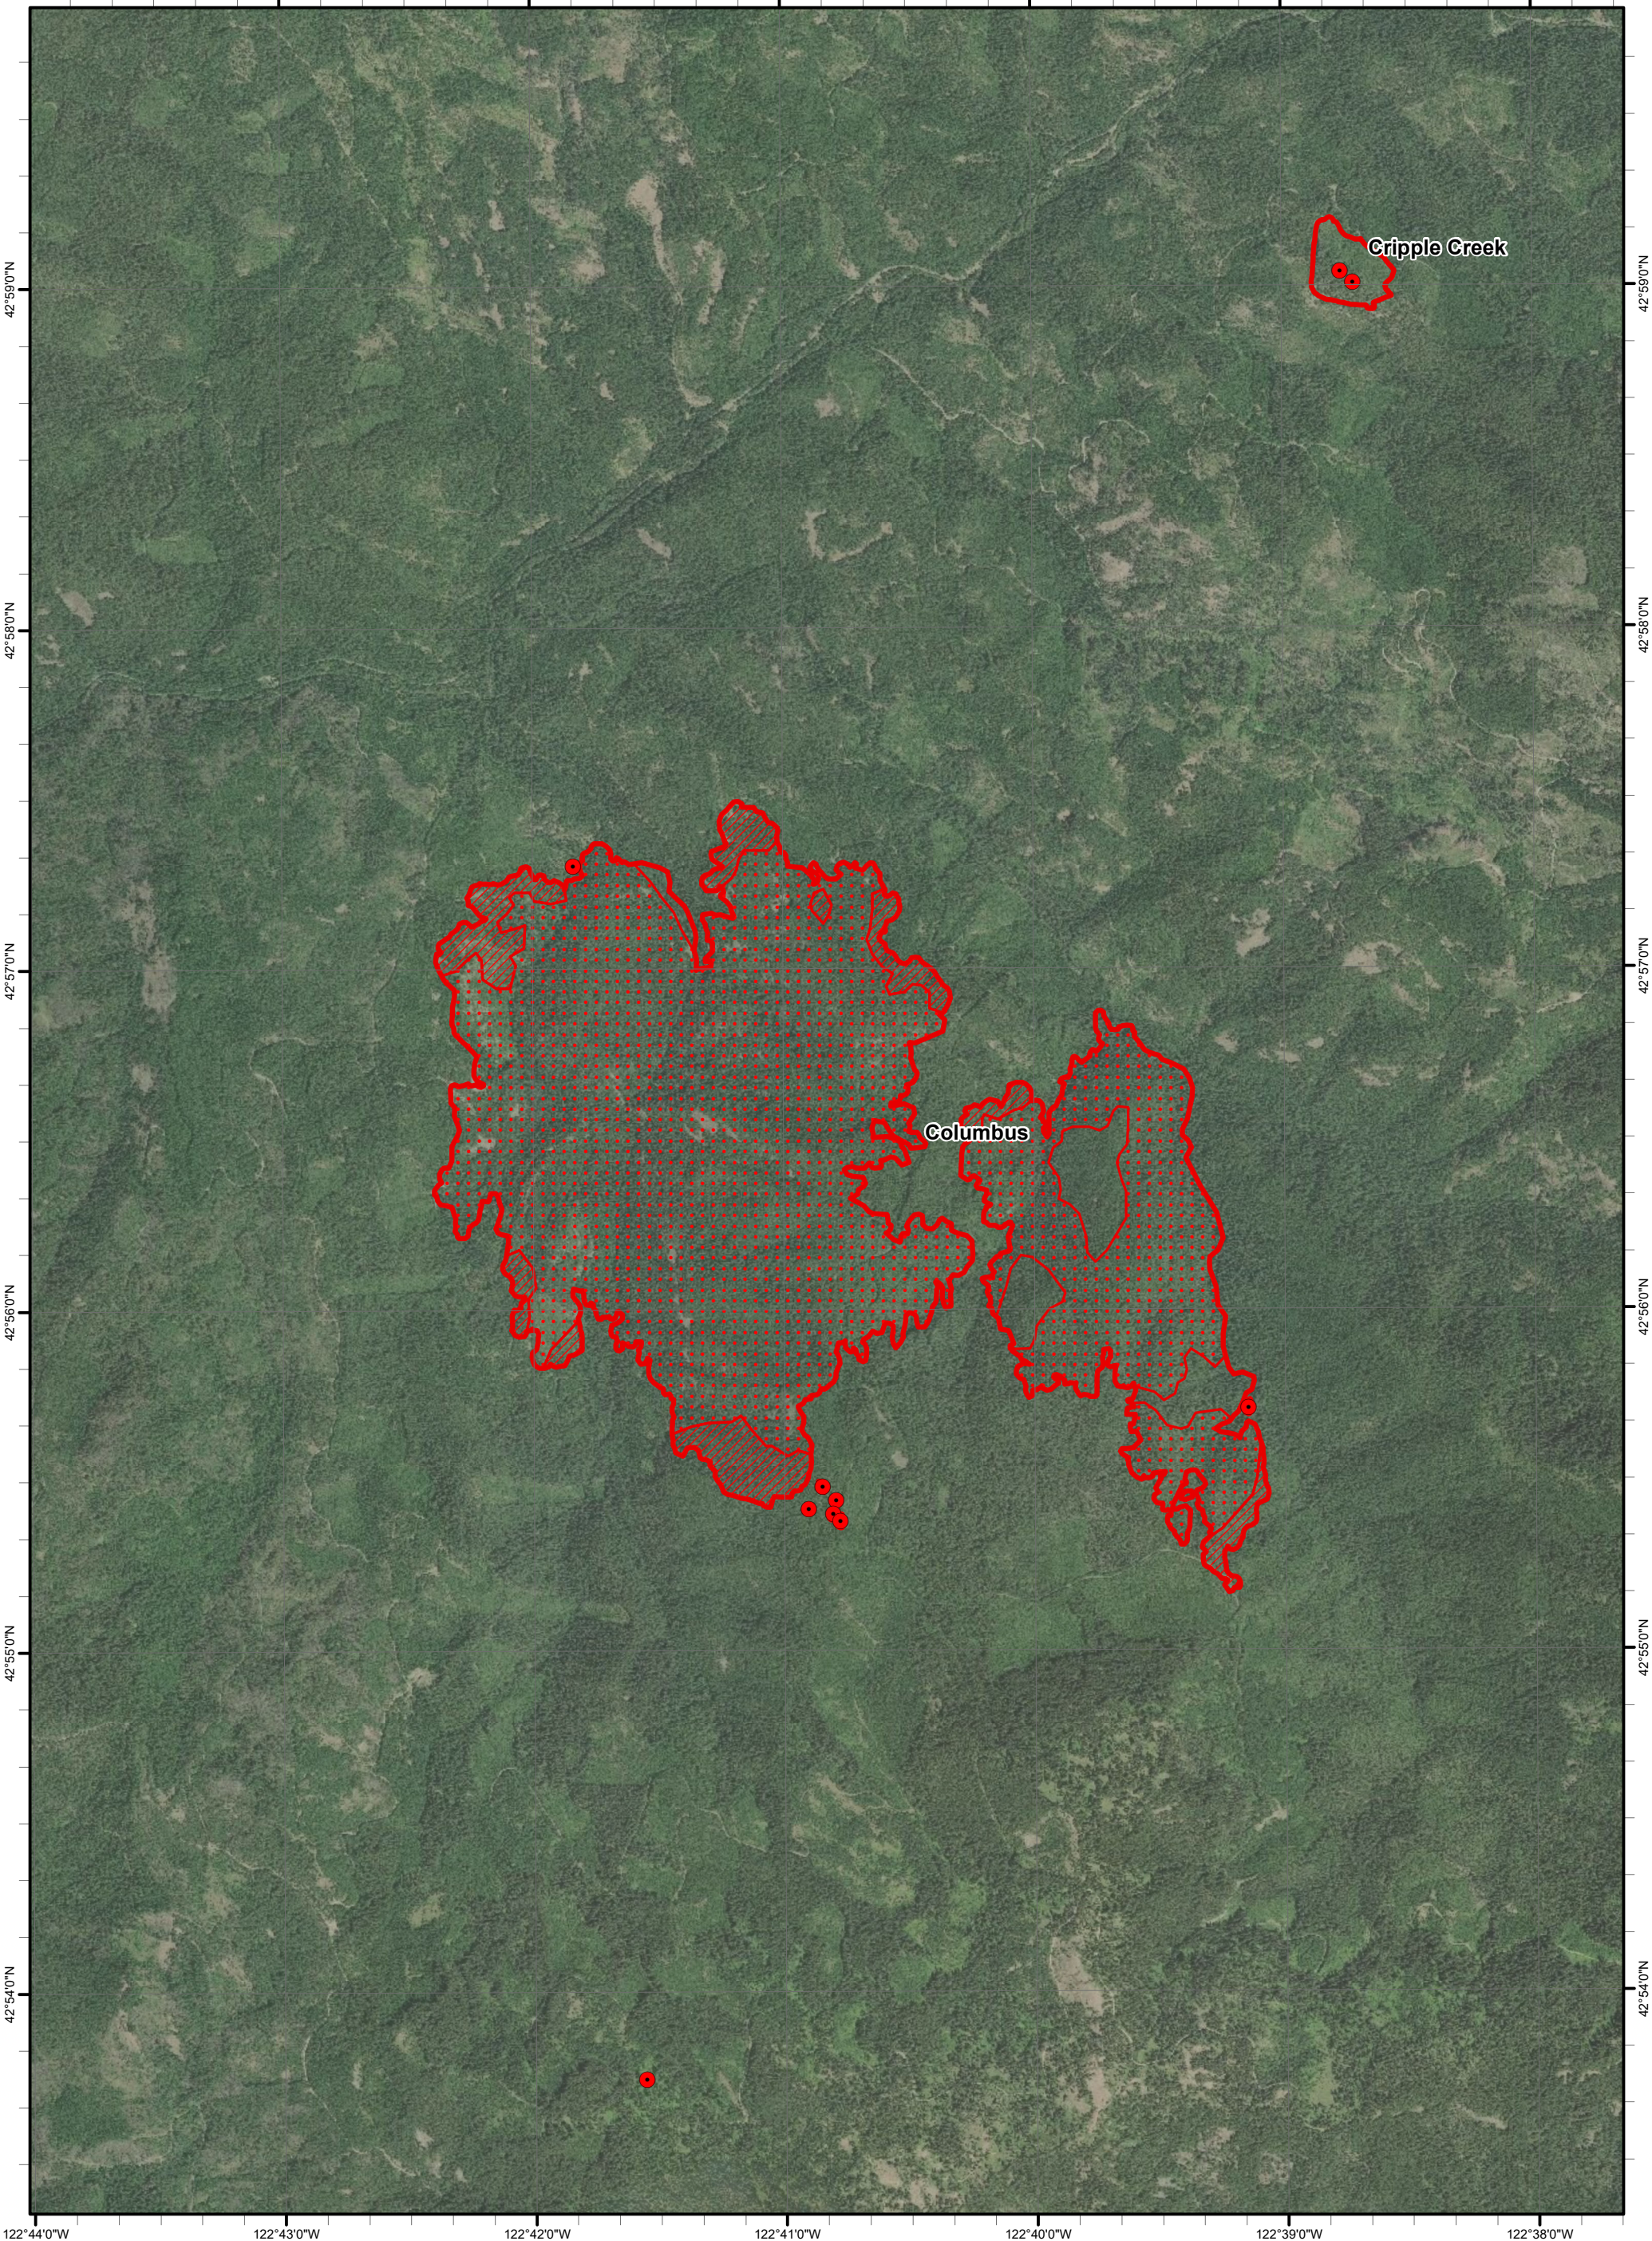

122°43'0"W 122°42'0"W 122°41'0"W 122°40'0"W 122°39'0"W 122°38'0"W

122°44'0"W 122°43'0"W 122°42'0"W 122°41'0"W 122°40'0"W 122°39'0"W 122°38'0"W

South Umpqua Complex
 OR-UPF-000246
 Infrared Heat Sources
Columbus and Cripple Creek

7/23/2018 2216-2241 hrs
 6,069 Interpreted Acres Total

Print Date: 7/24/2018
 IRIN: Zack Muirbrook

-  Isolated Heat Sources
-  Scattered Heat
-  Intense Heat
-  Heat Perimeter