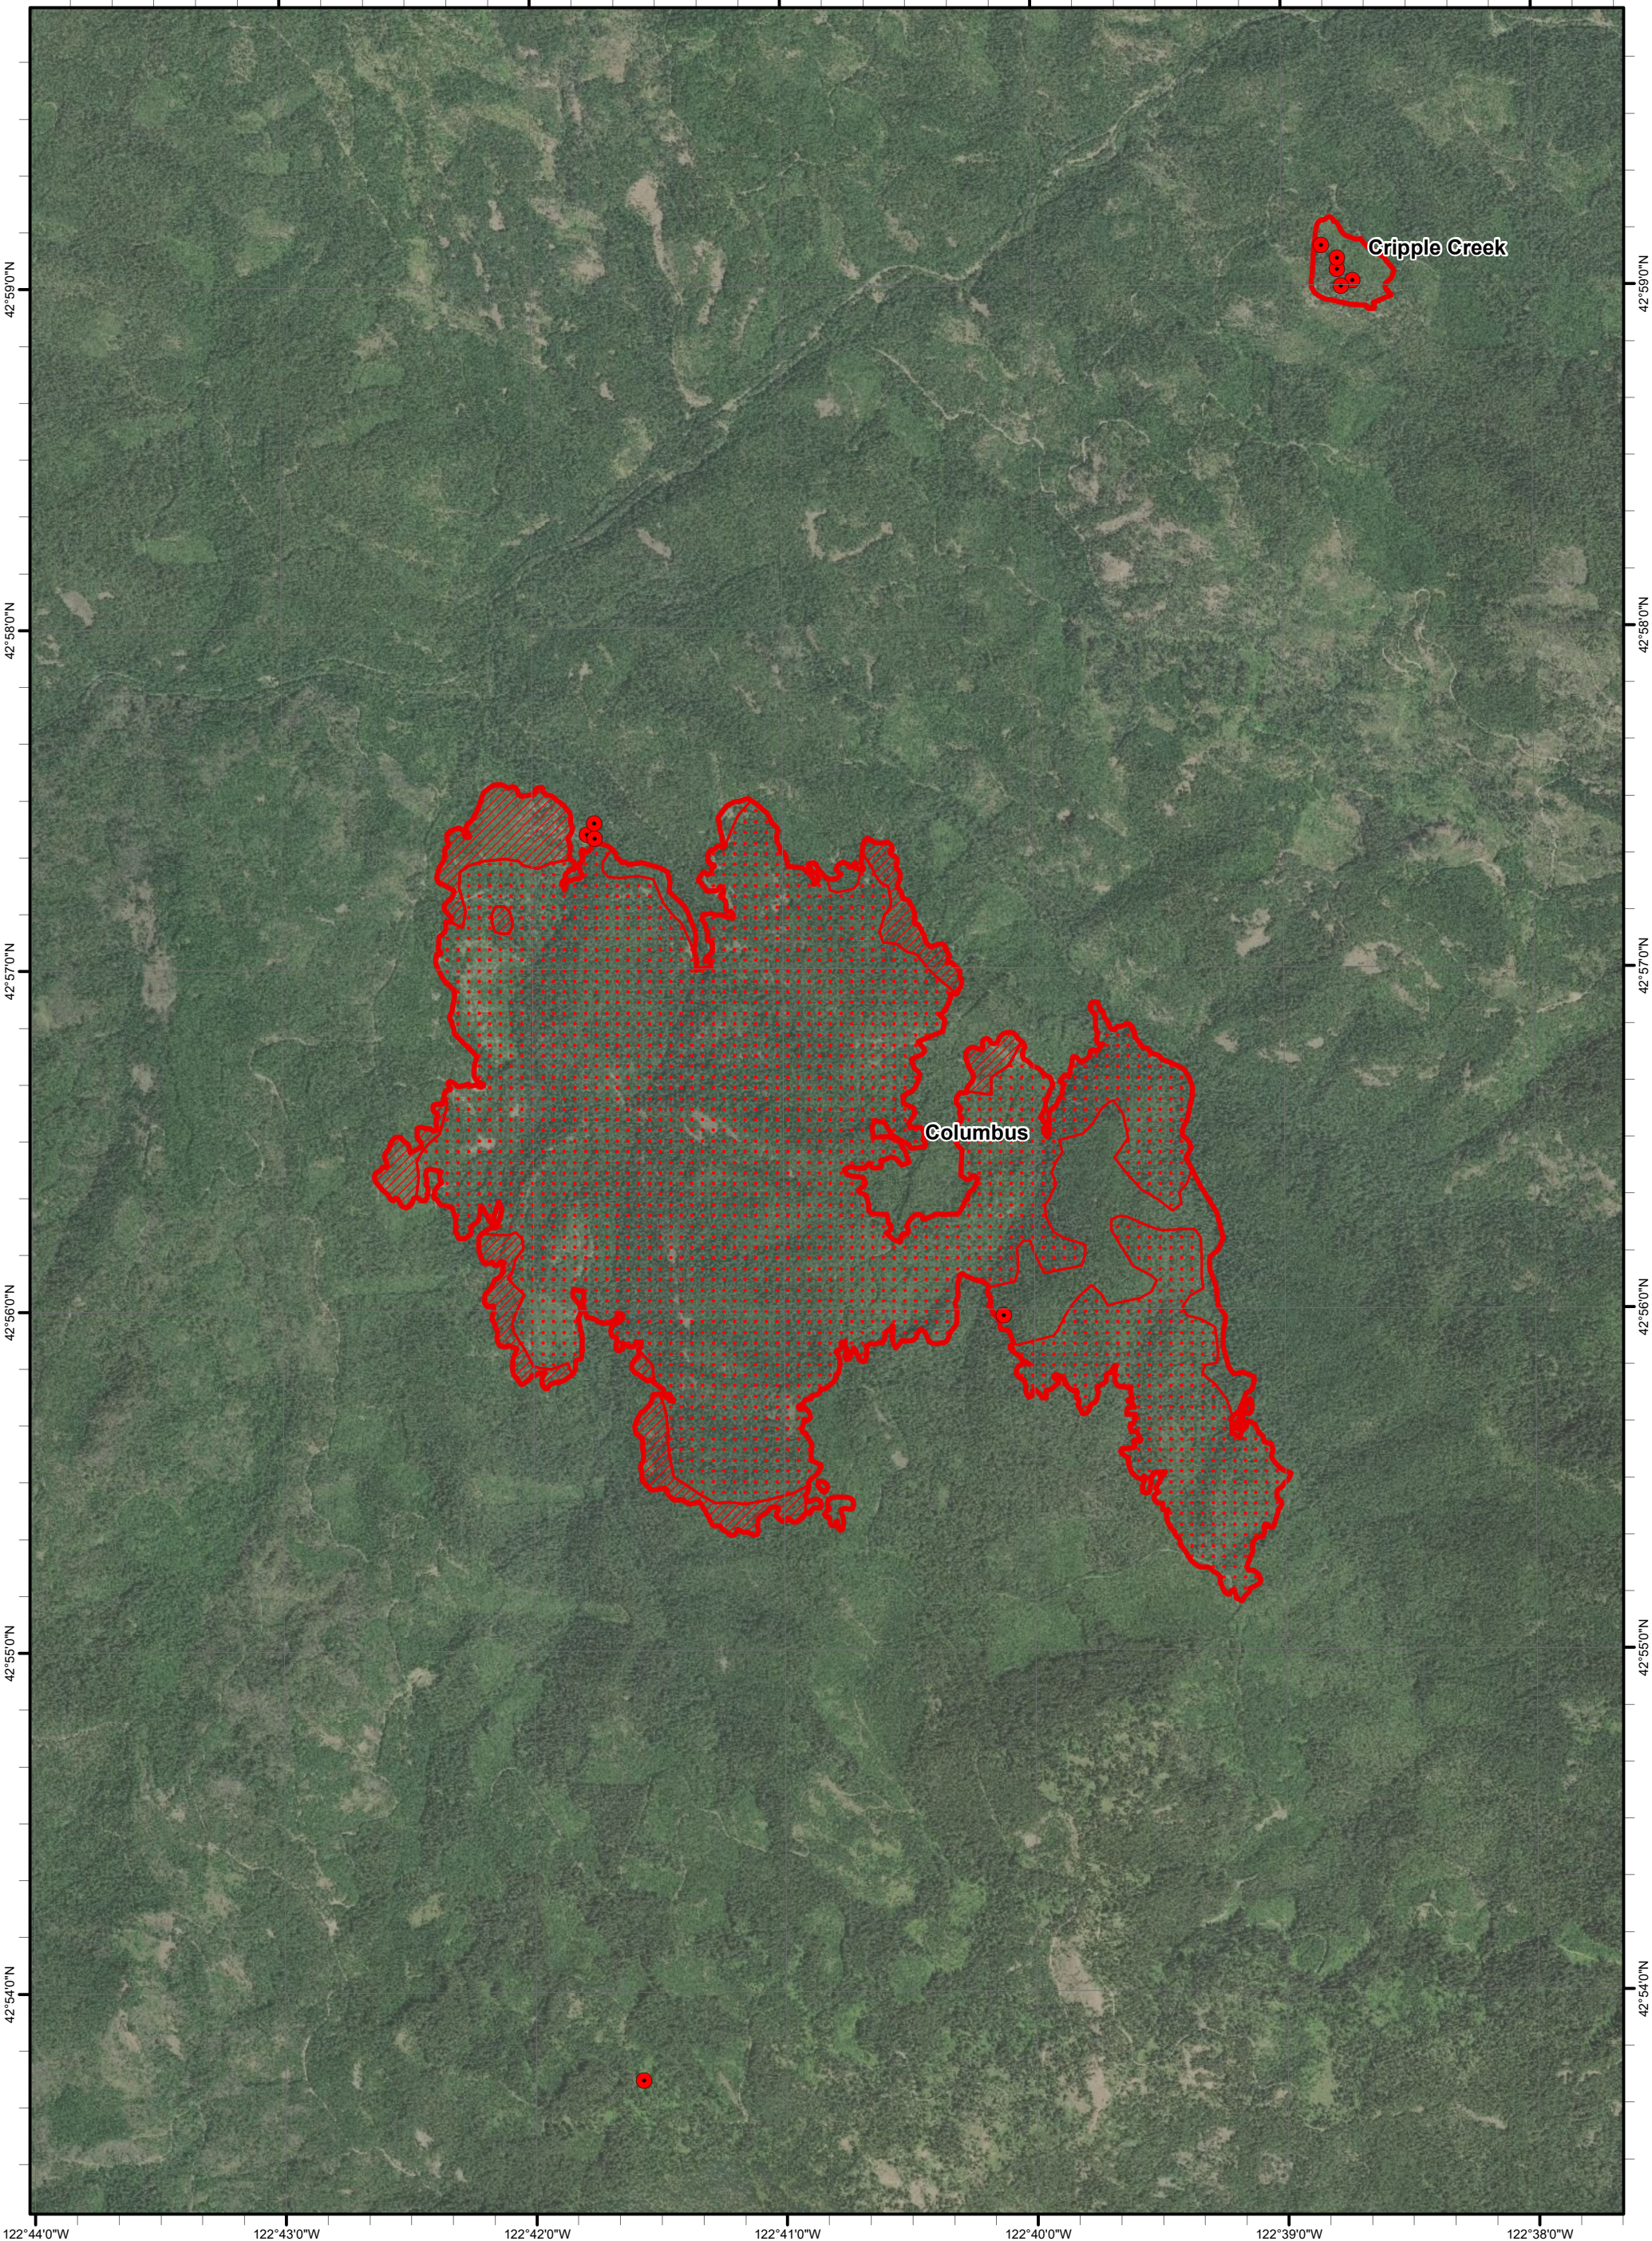

122°43'0"W 122°42'0"W 122°41'0"W 122°40'0"W 122°39'0"W 122°38'0"W

South Umpqua Complex
 OR-UPF-000246
 Infrared Heat Sources
Columbus and Cripple Creek

7/25/2018 0144 hrs
 6,842 Interpreted Acres Total

Print Date: 7/25/2018
 IRIN: Zack Muirbrook

-  Isolated Heat Sources
-  Scattered Heat
-  Intense Heat
-  Heat Perimeter