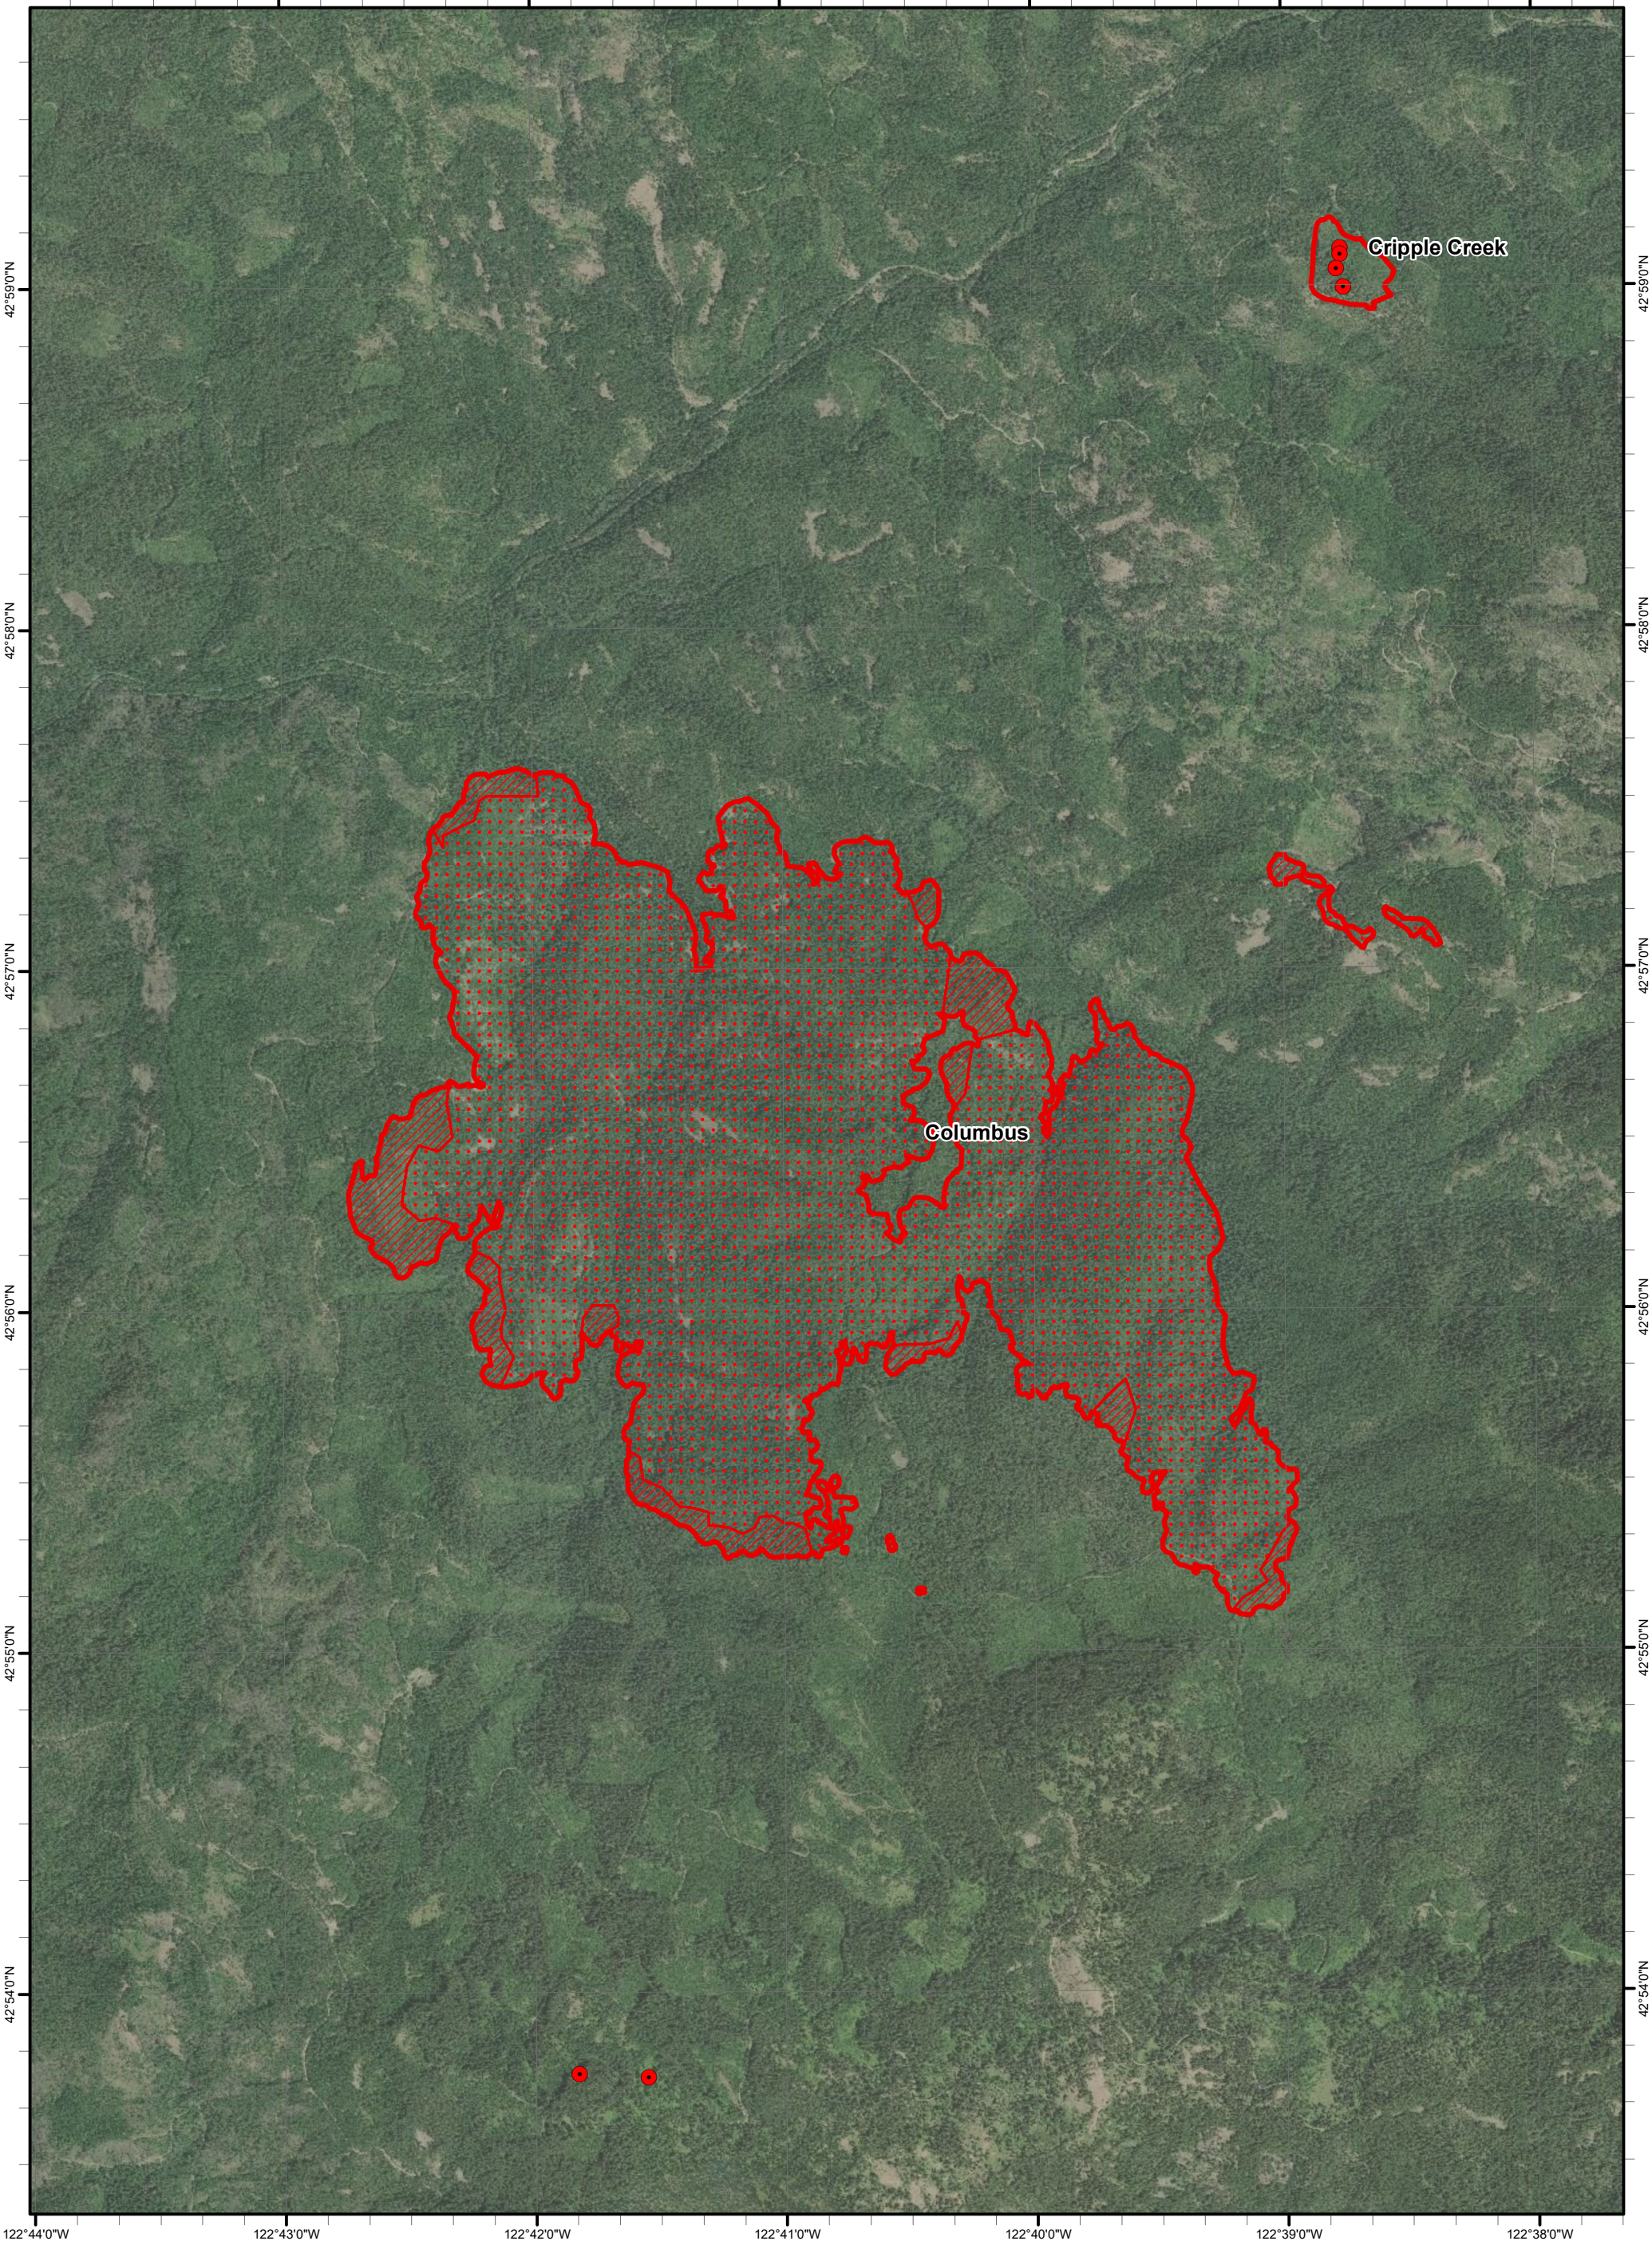

122°43'0"W 122°42'0"W 122°41'0"W 122°40'0"W 122°39'0"W 122°38'0"W

**South Umpqua Complex**  
 OR-UPF-000246  
 Infrared Heat Sources  
 Columbus and Cripple Creek

7/25/2018 2203 hrs  
 7,579 Interpreted Acres Total

Print Date: 7/26/2018  
 IRIN: Zack Muirbrook

-  Isolated Heat Sources
-  Scattered Heat
-  Intense Heat
-  Heat Perimeter