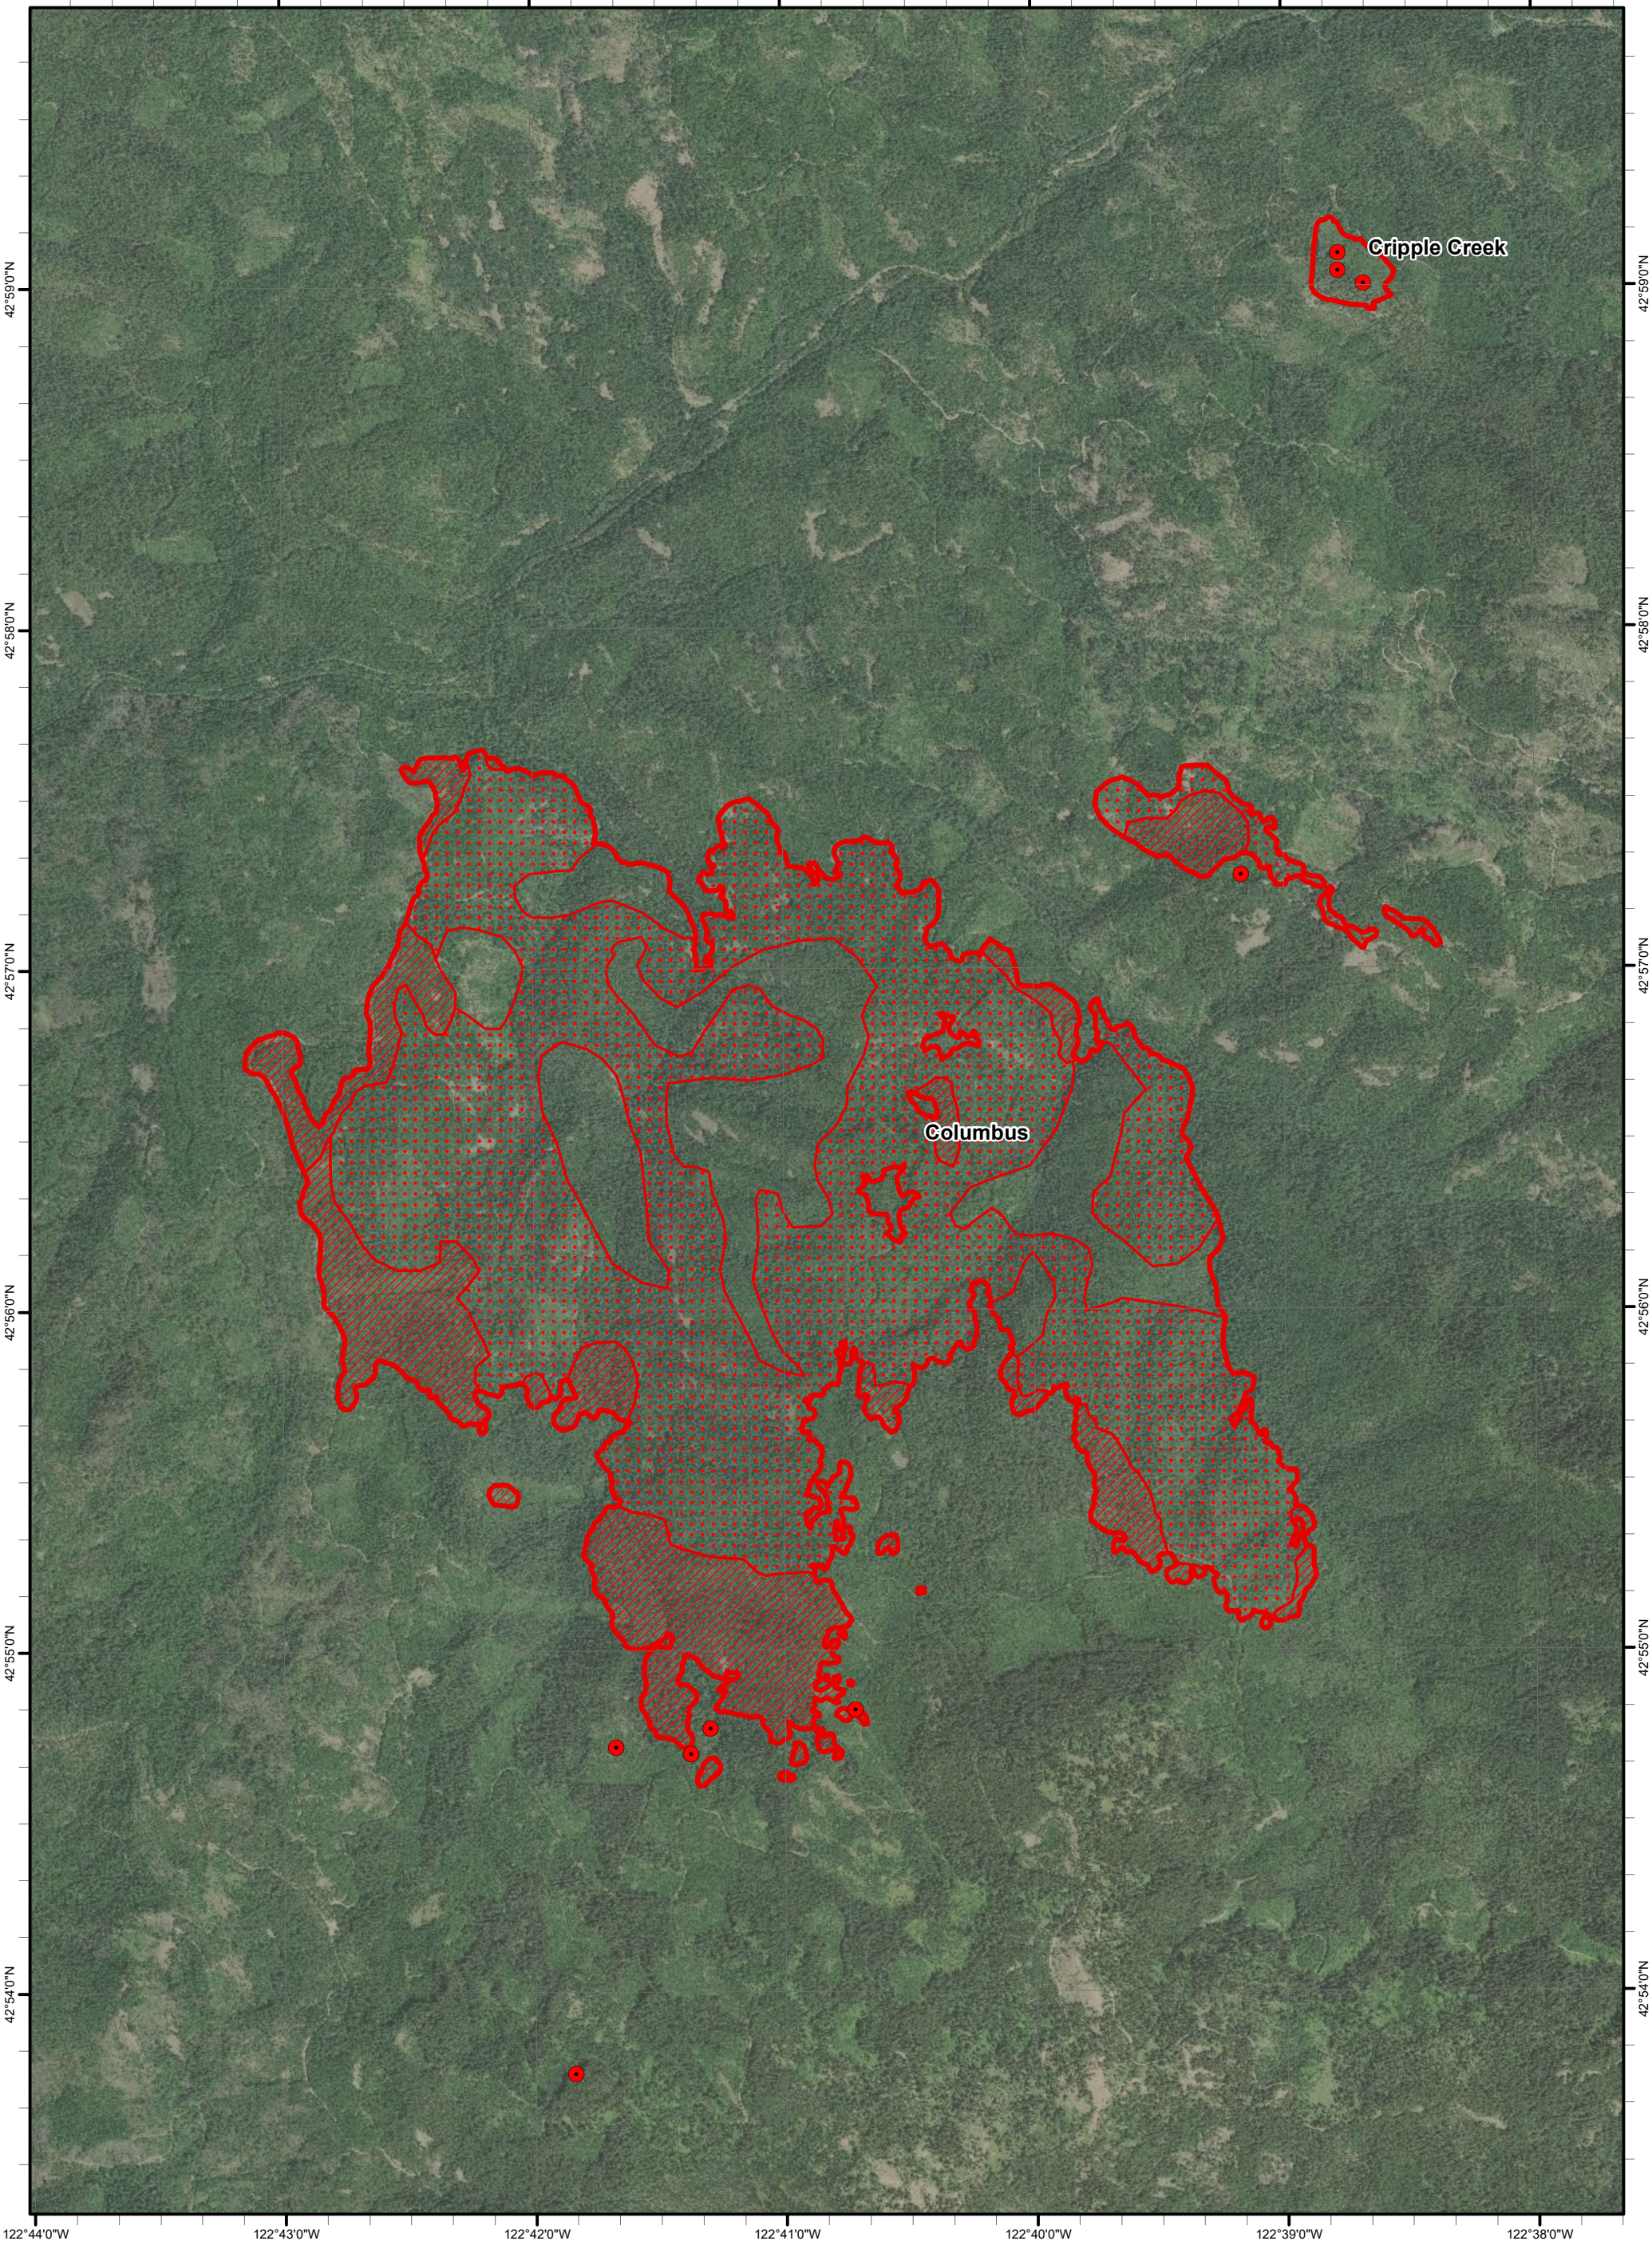

122°43'0"W 122°42'0"W 122°41'0"W 122°40'0"W 122°39'0"W 122°38'0"W

122°44'0"W 122°43'0"W 122°42'0"W 122°41'0"W 122°40'0"W 122°39'0"W 122°38'0"W

South Umpqua Complex
 OR-UPF-000246
 Infrared Heat Sources
Columbus and Cripple Creek

7/26/2018 2117 hrs
 9,198 Interpreted Acres Total

Print Date: 7/27/2018
 IRIN: Zack Muirbrook

-  Isolated Heat Sources
-  Scattered Heat
-  Intense Heat
-  Heat Perimeter