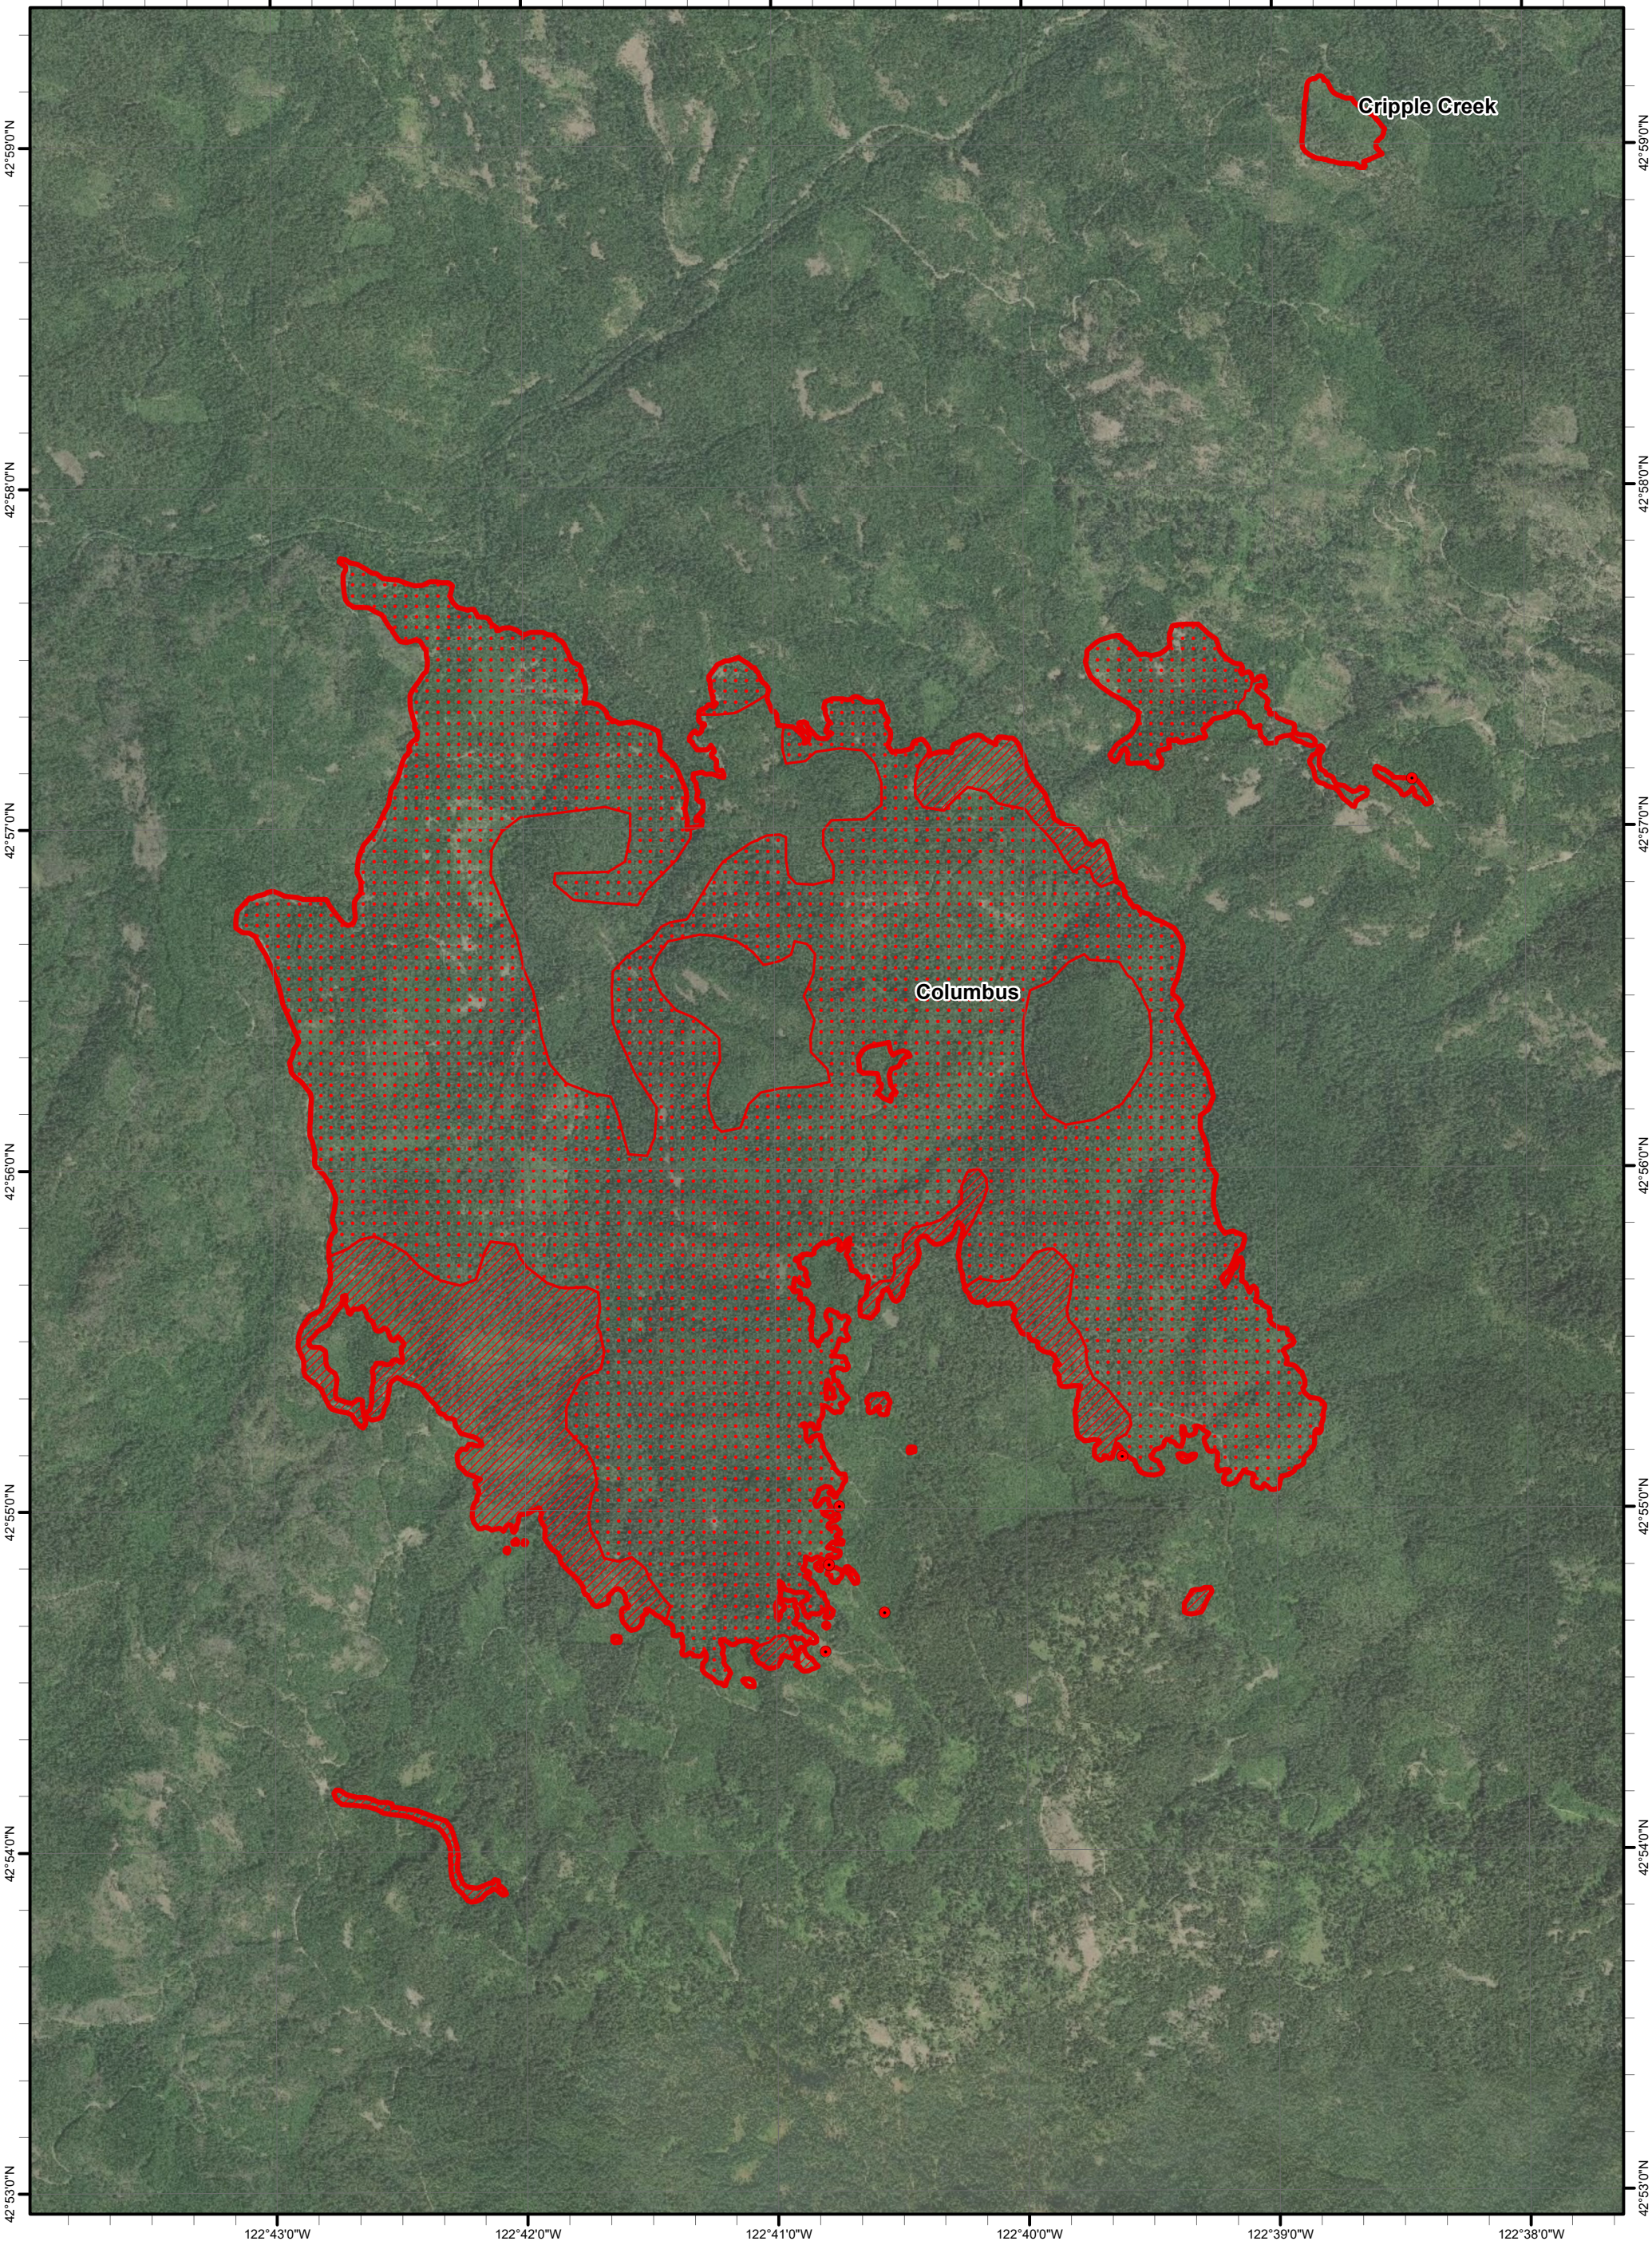

122°43'0"W 122°42'0"W 122°41'0"W 122°40'0"W 122°39'0"W 122°38'0"W

122°43'0"W 122°42'0"W 122°41'0"W 122°40'0"W 122°39'0"W 122°38'0"W

South Umpqua Complex
OR-UPF-000246
Infrared Heat Sources
Columbus and Cripple Creek

7/28/2018 0017 hrs
10,707 Interpreted Acres Total

Print Date: 7/28/2018
IRIN: Zack Muirbrook

- Isolated Heat Sources
- Scattered Heat
- Intense Heat
- Heat Perimeter