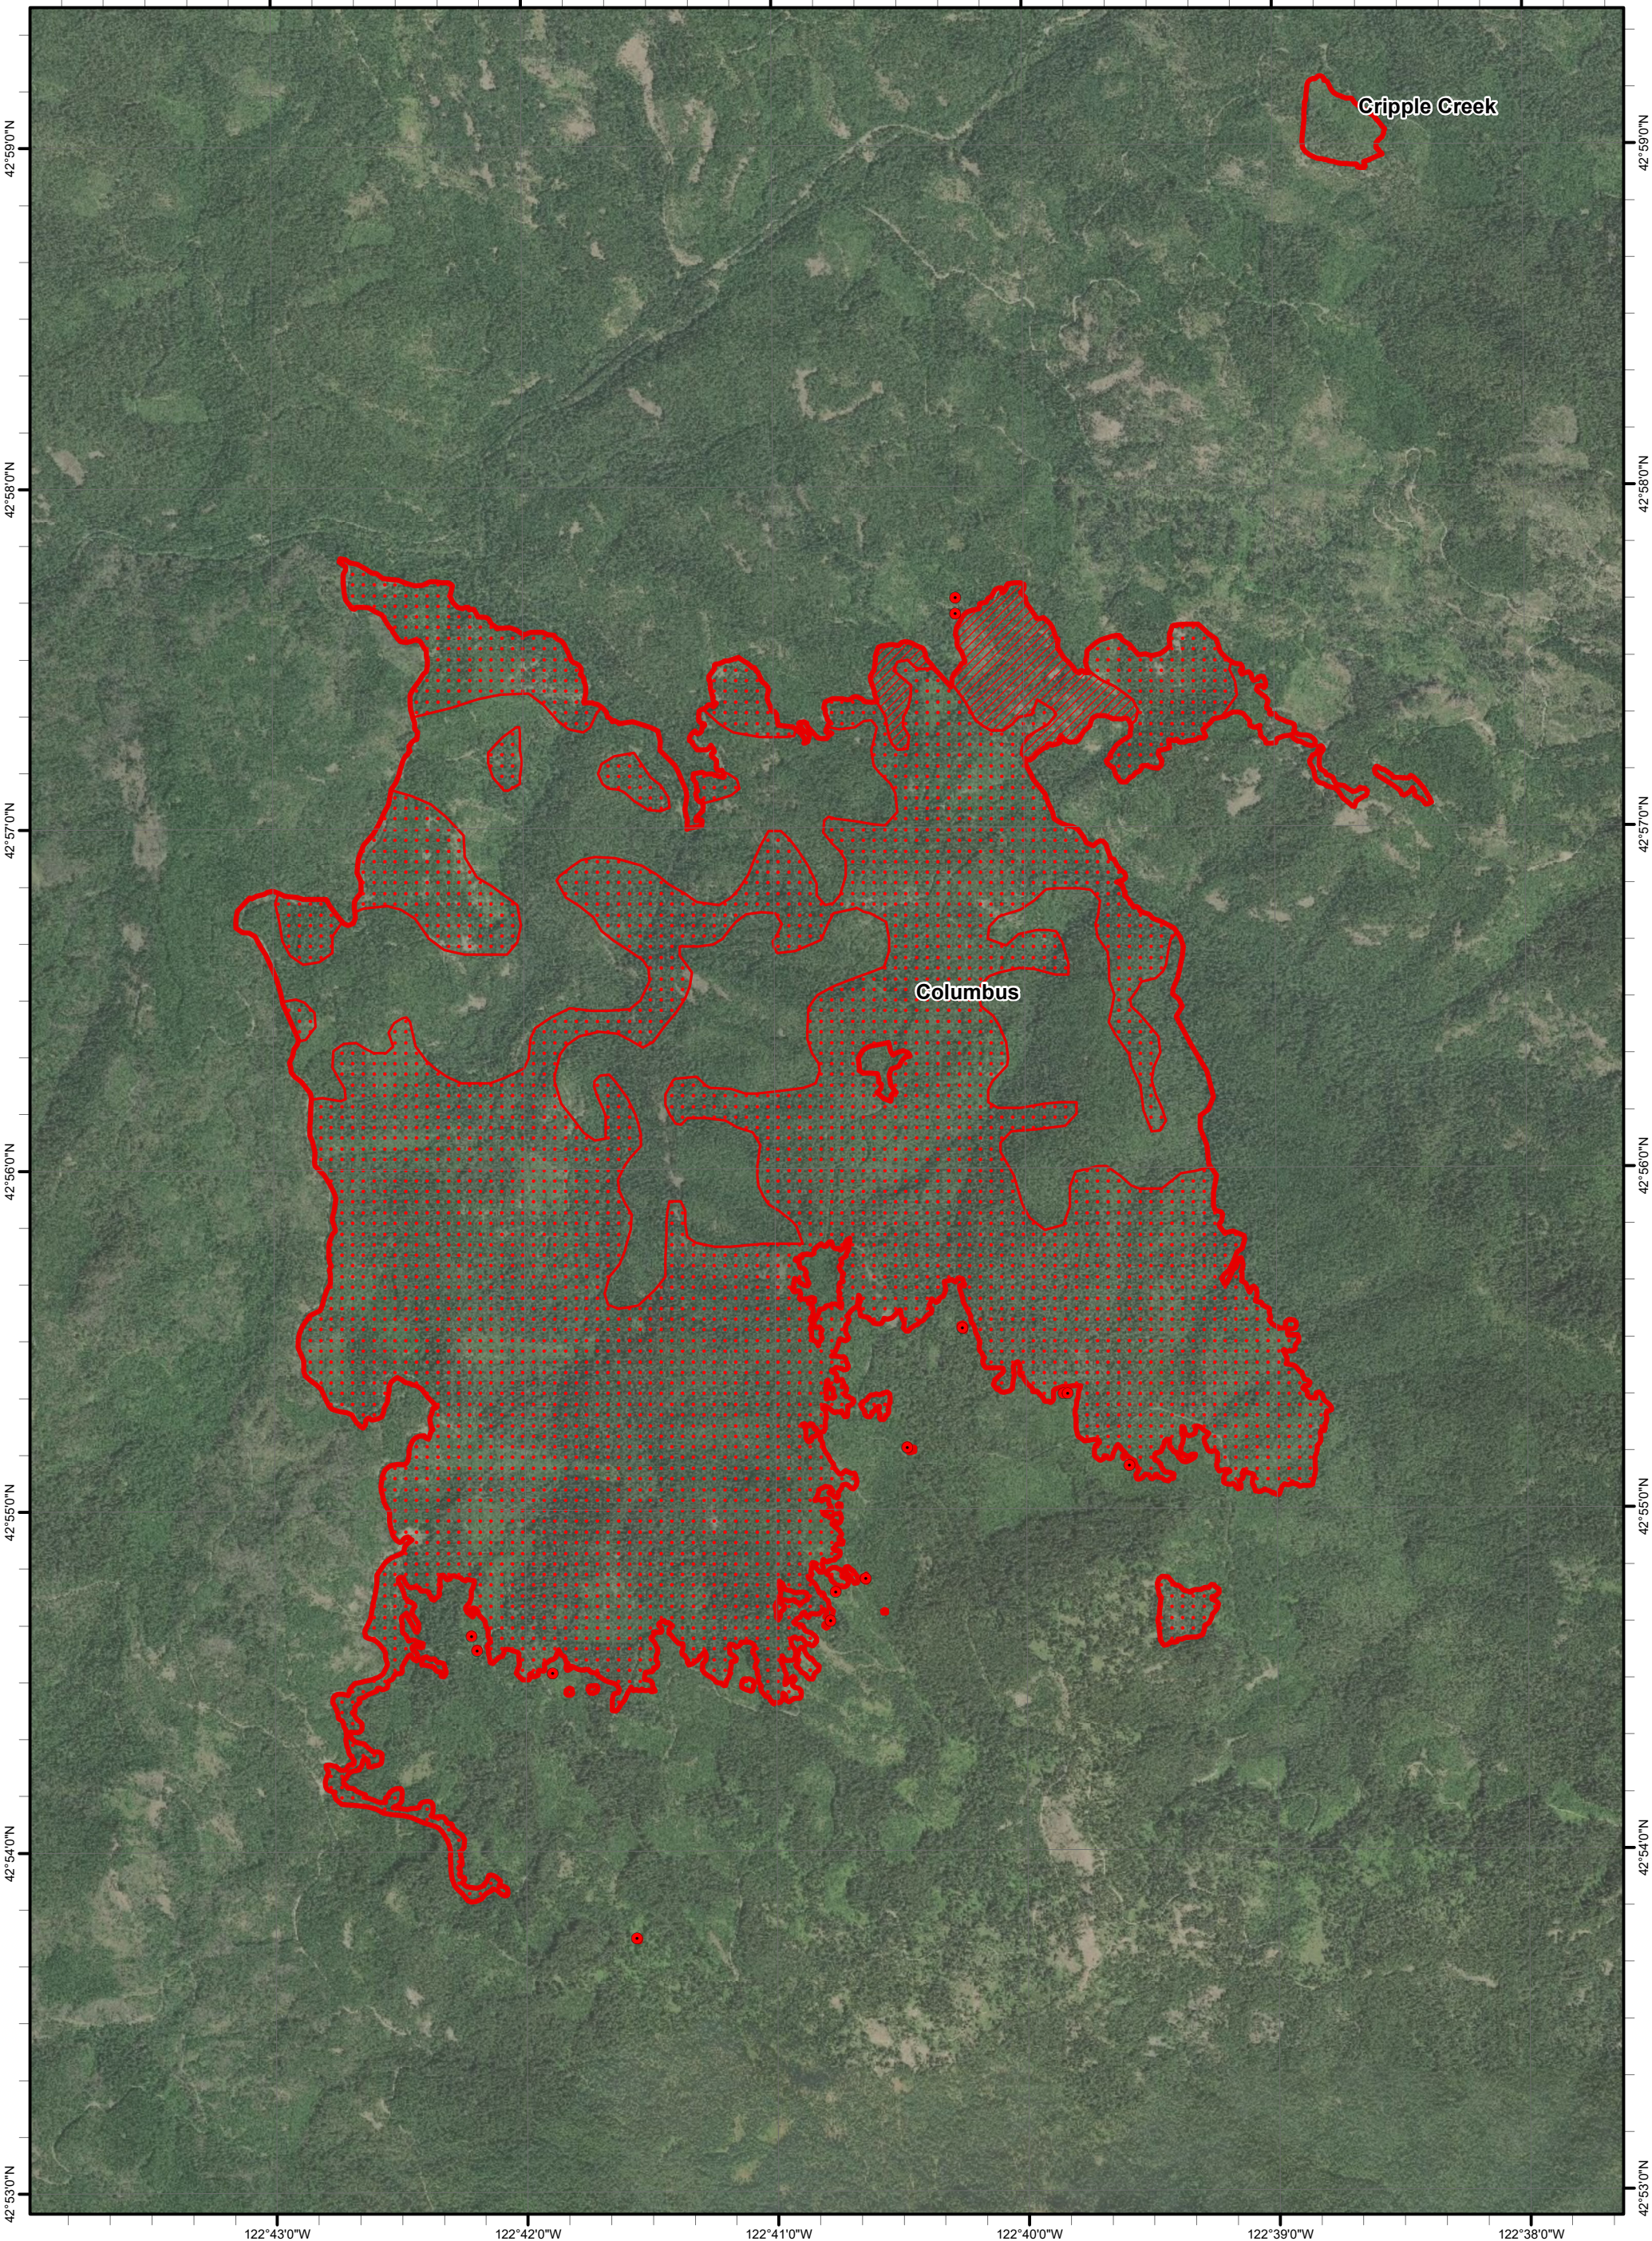

122°43'0"W 122°42'0"W 122°41'0"W 122°40'0"W 122°39'0"W 122°38'0"W

**South Umpqua Complex**  
 OR-UPF-000246  
 Infrared Heat Sources  
**Columbus and Cripple Creek**

7/29/2018 2142 hrs  
 13,168 Interpreted Acres Total

Print Date: 7/30/2018  
 IRIN: Zack Muirbrook

- Isolated Heat Sources
- Scattered Heat
- Intense Heat
- Heat Perimeter
- Sugar Pine Fires