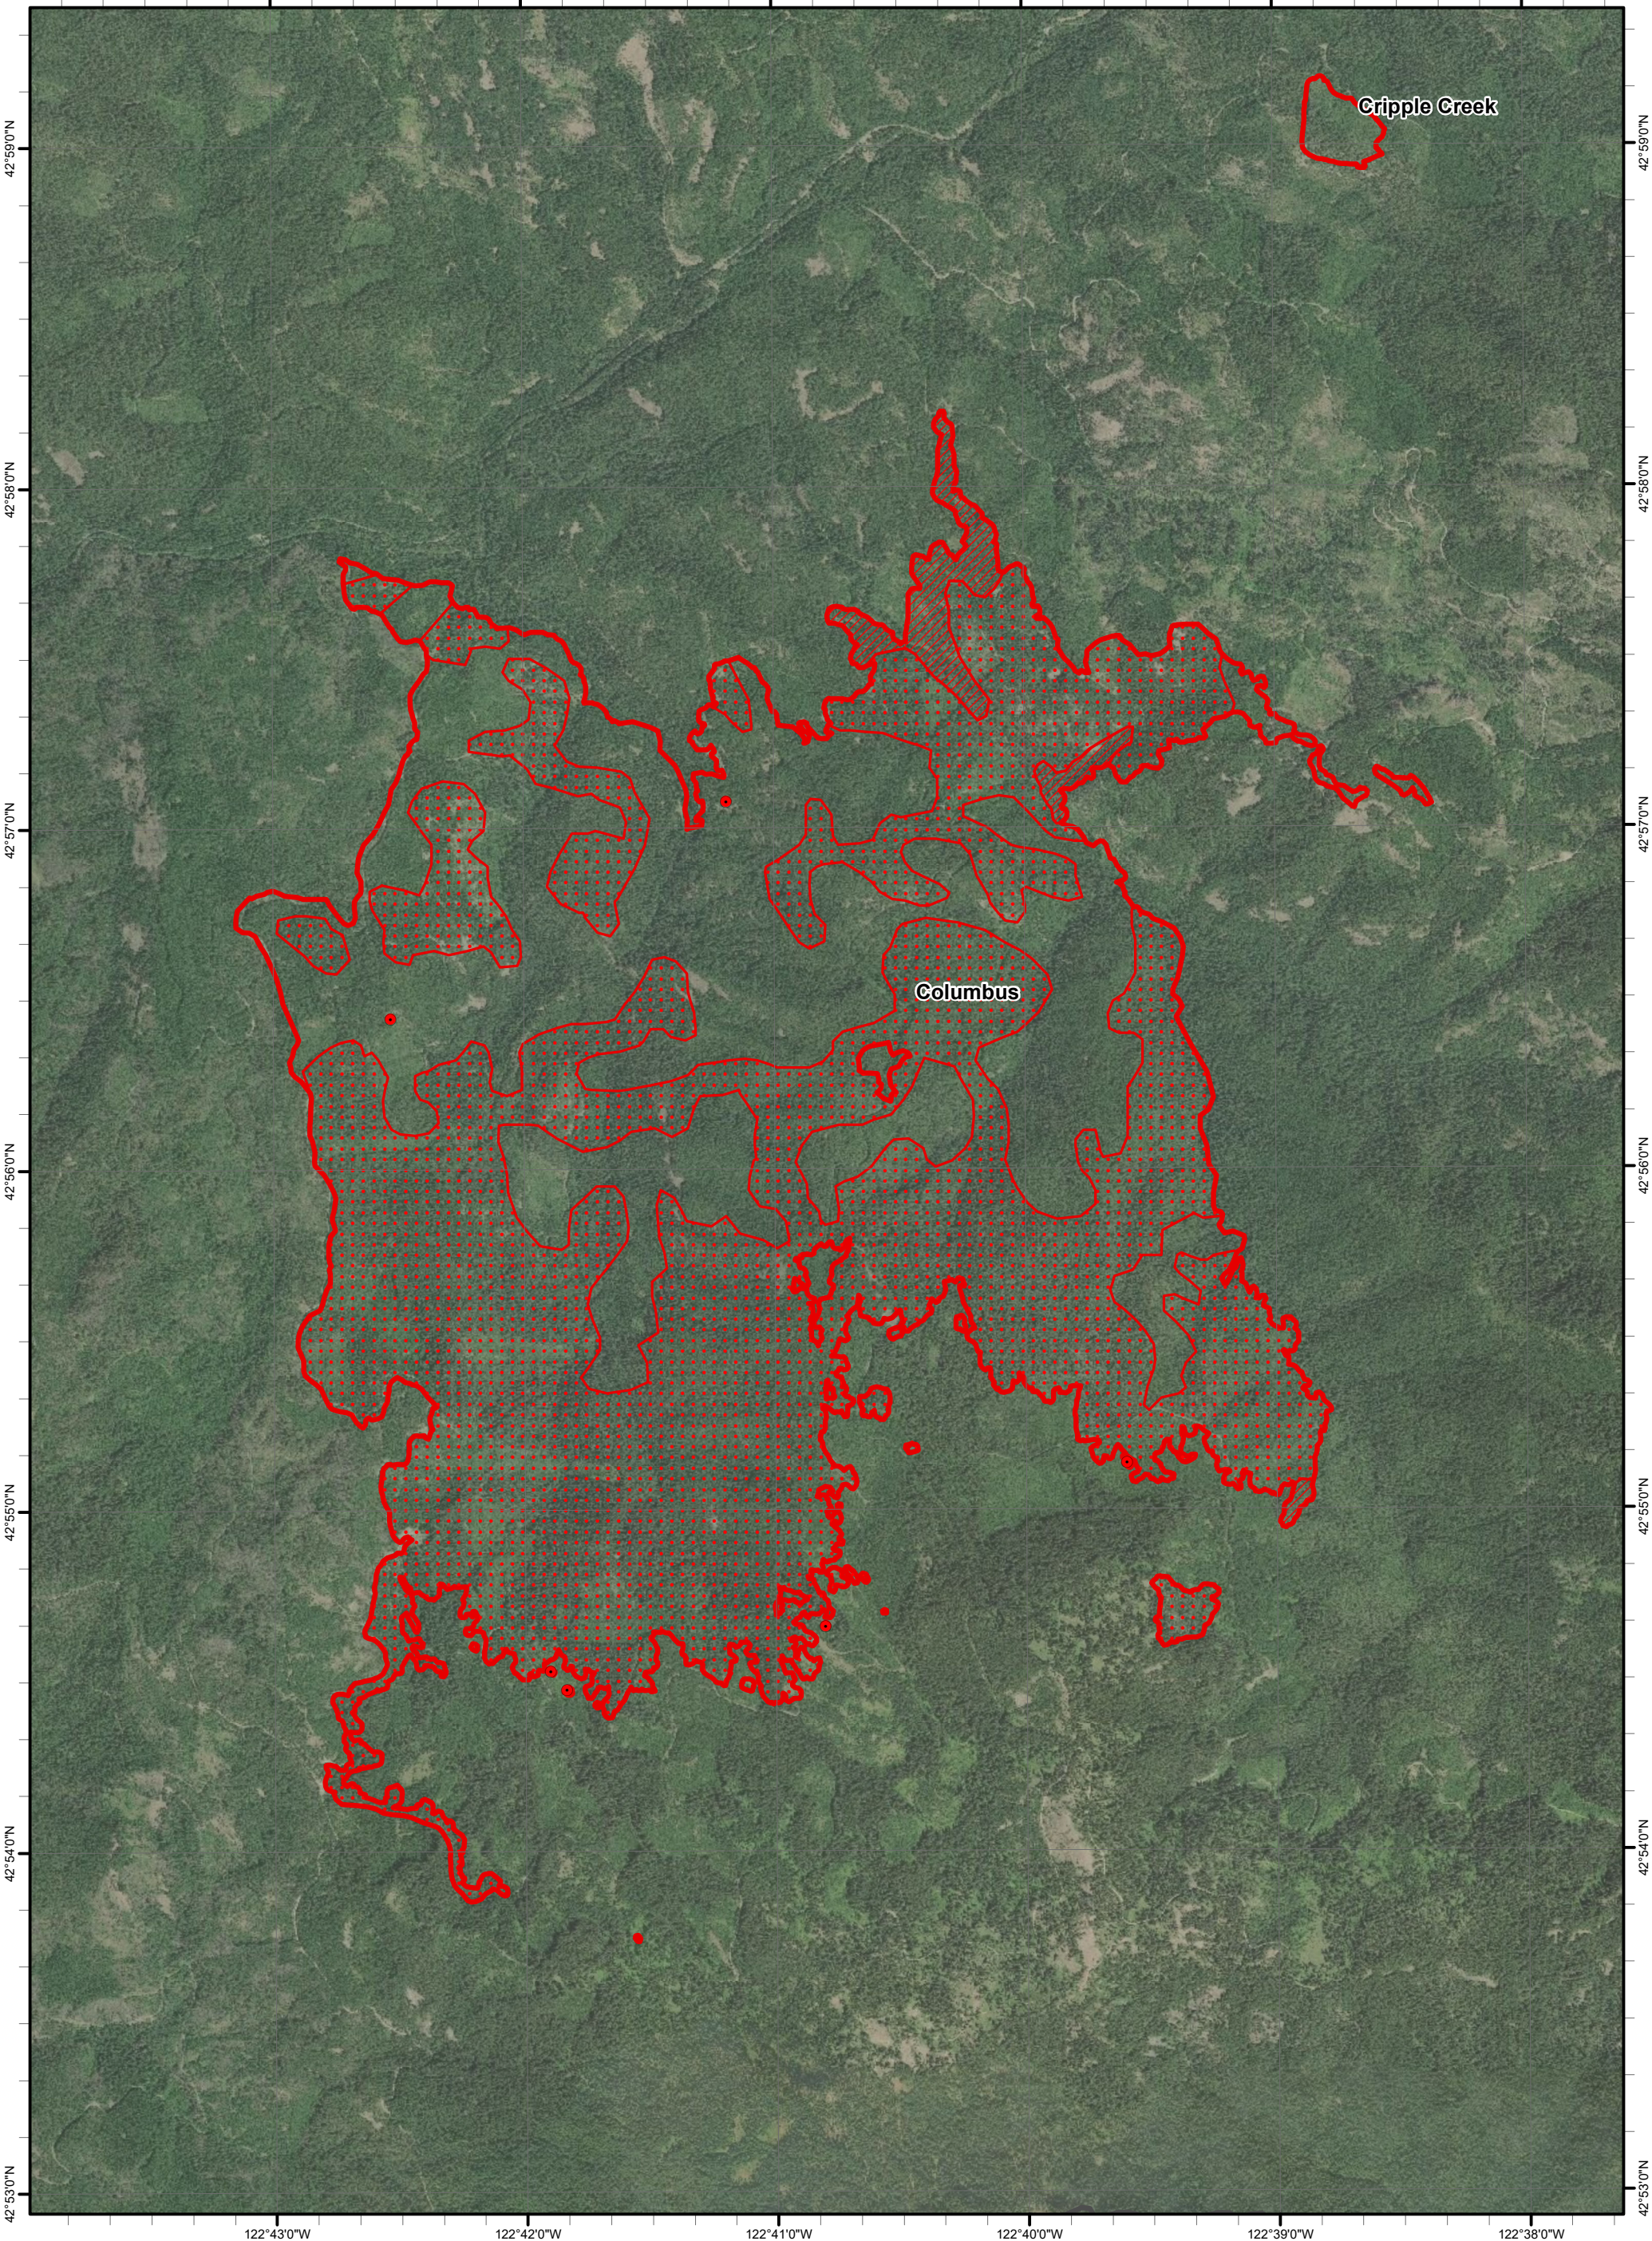

122°43'0"W 122°42'0"W 122°41'0"W 122°40'0"W 122°39'0"W 122°38'0"W

South Umpqua Complex
 OR-UPF-000246
 Infrared Heat Sources
Columbus and Cripple Creek

7/30/2018 2355 hrs
 14,196 Interpreted Acres Total

Print Date: 7/31/2018
 IRIN: Zack Muirbrook

- Isolated Heat Sources
- Scattered Heat
- Intense Heat
- Heat Perimeter
- Sugar Pine Fires