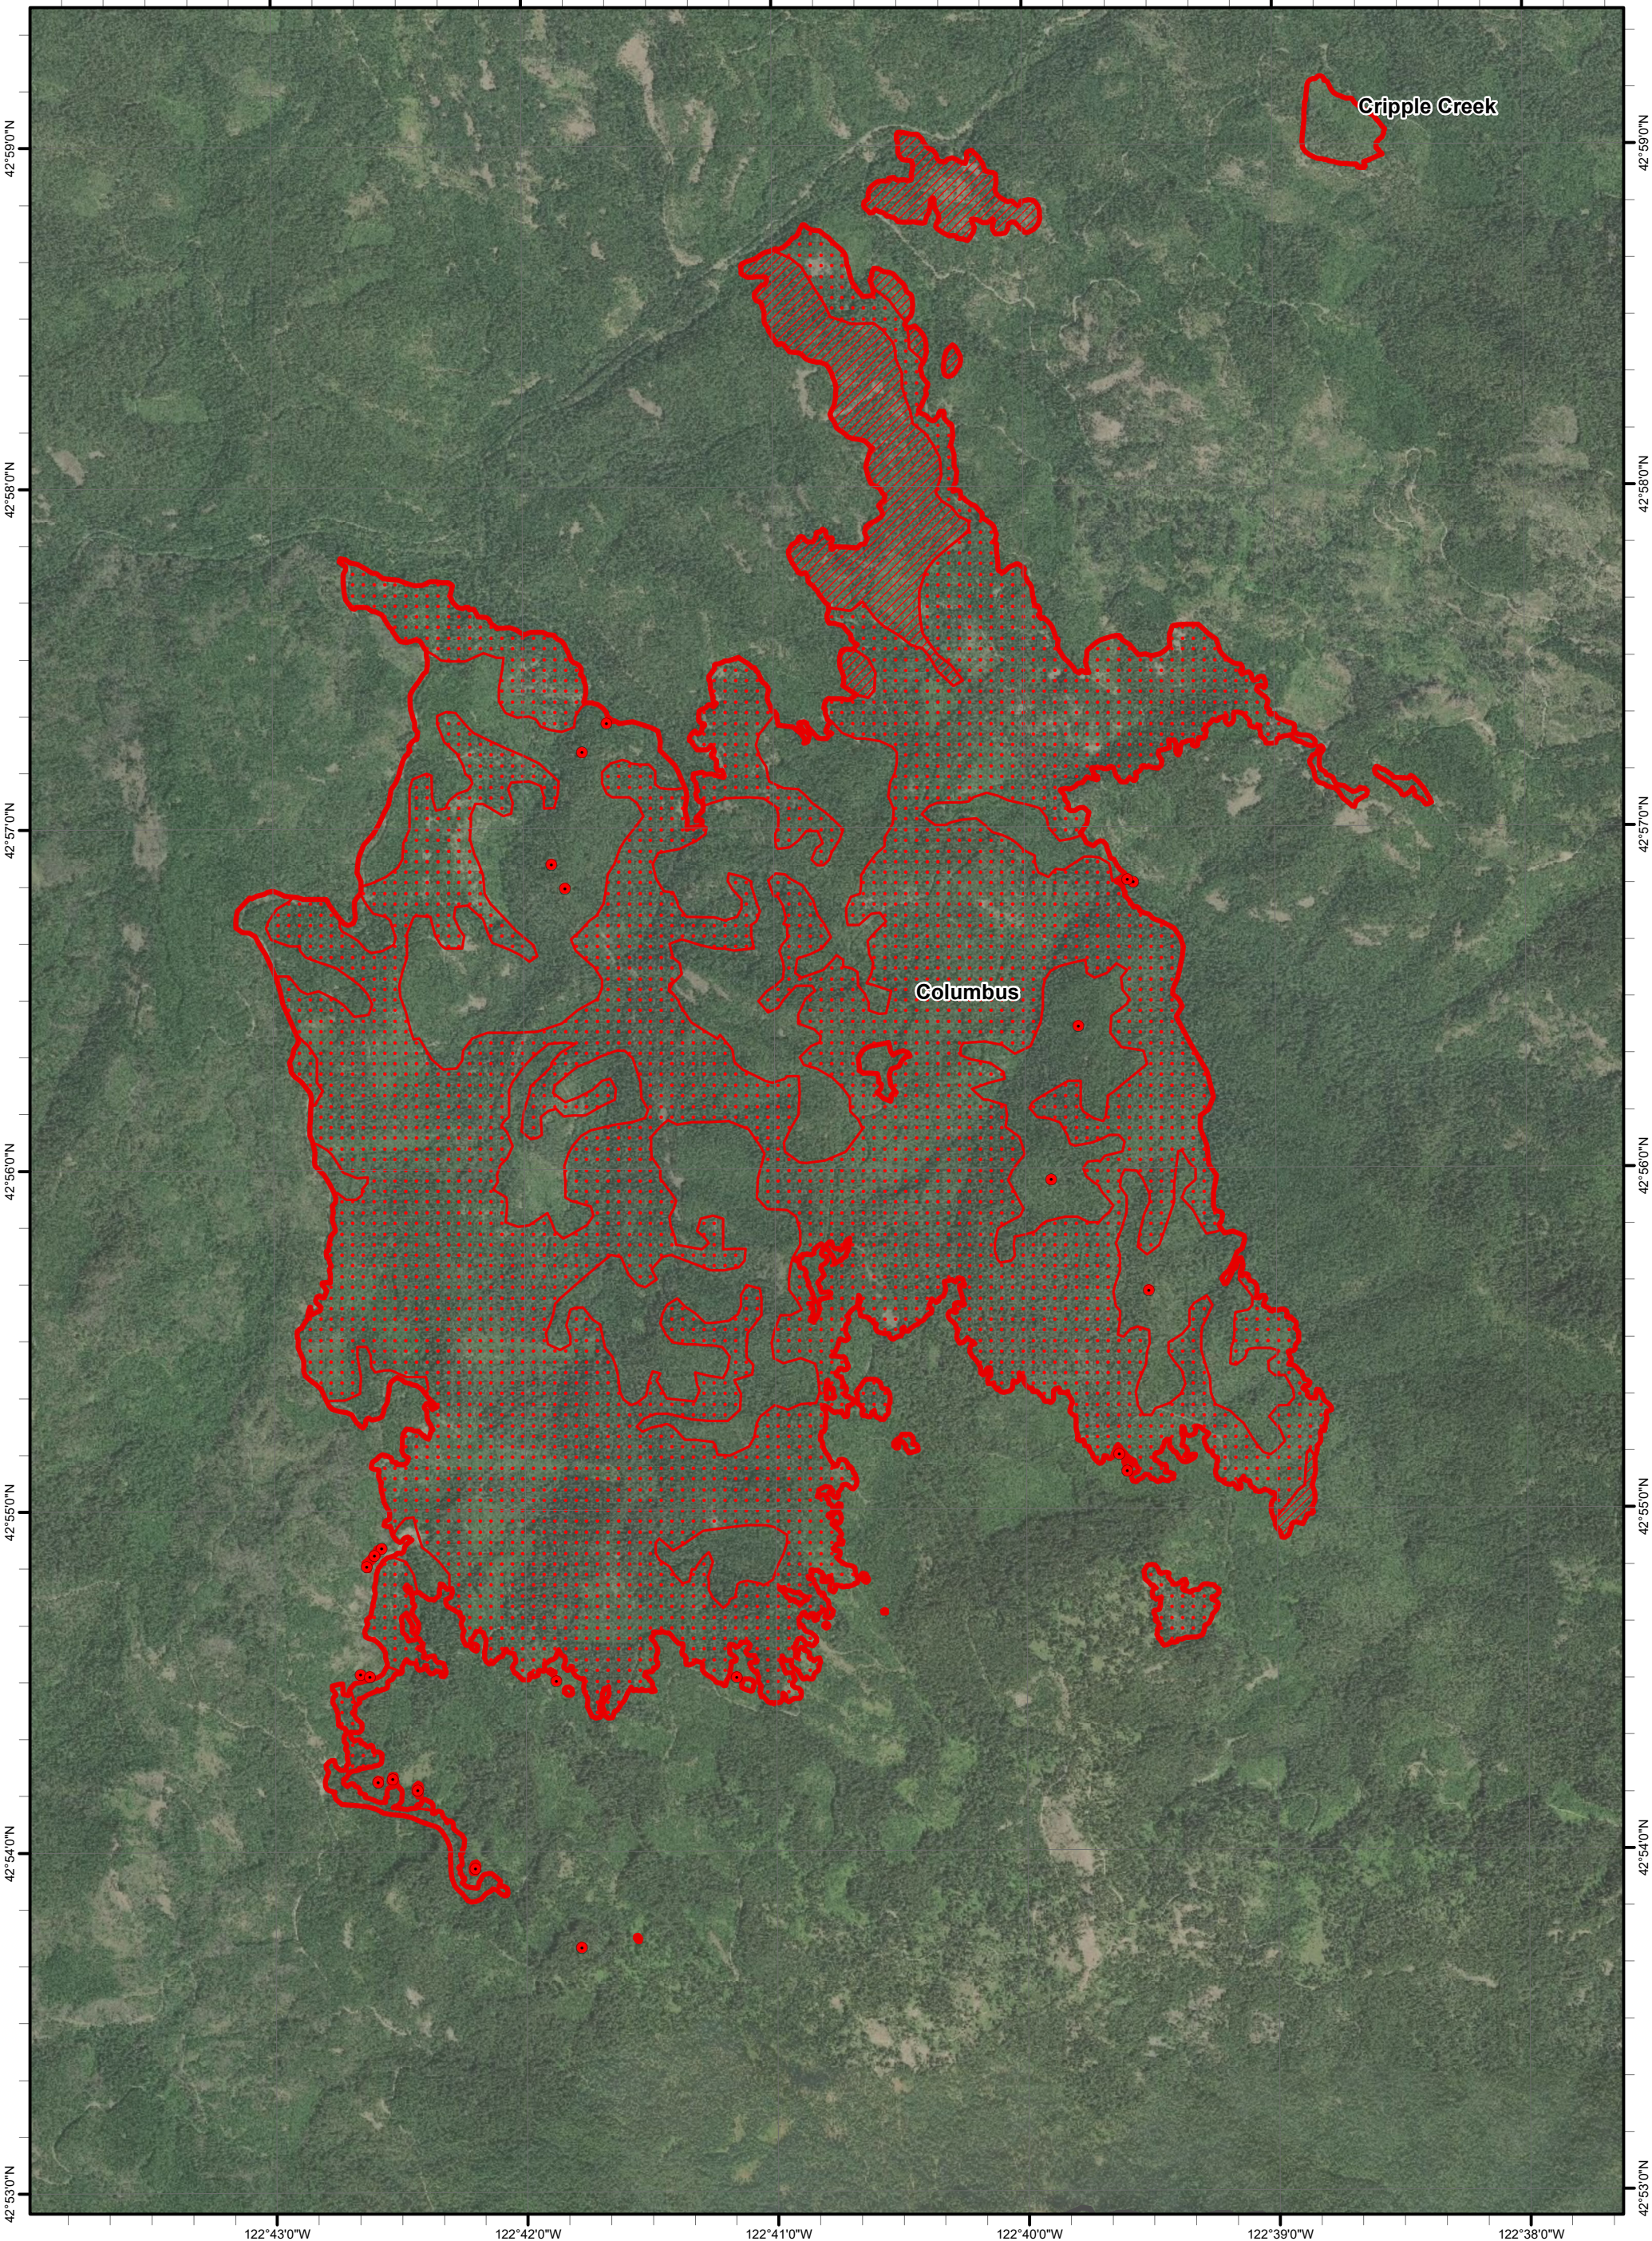

122°43'0"W 122°42'0"W 122°41'0"W 122°40'0"W 122°39'0"W 122°38'0"W

**South Umpqua Complex**  
 OR-UPF-000246  
 Infrared Heat Sources  
**Columbus and Cripple Creek**

7/31/2018 2153 hrs  
 16,428 Interpreted Acres Total

Print Date: 8/01/2018  
 IRIN: Zack Muirbrook

- Isolated Heat Sources
- Scattered Heat
- Intense Heat
- Heat Perimeter
- Sugar Pine Fires