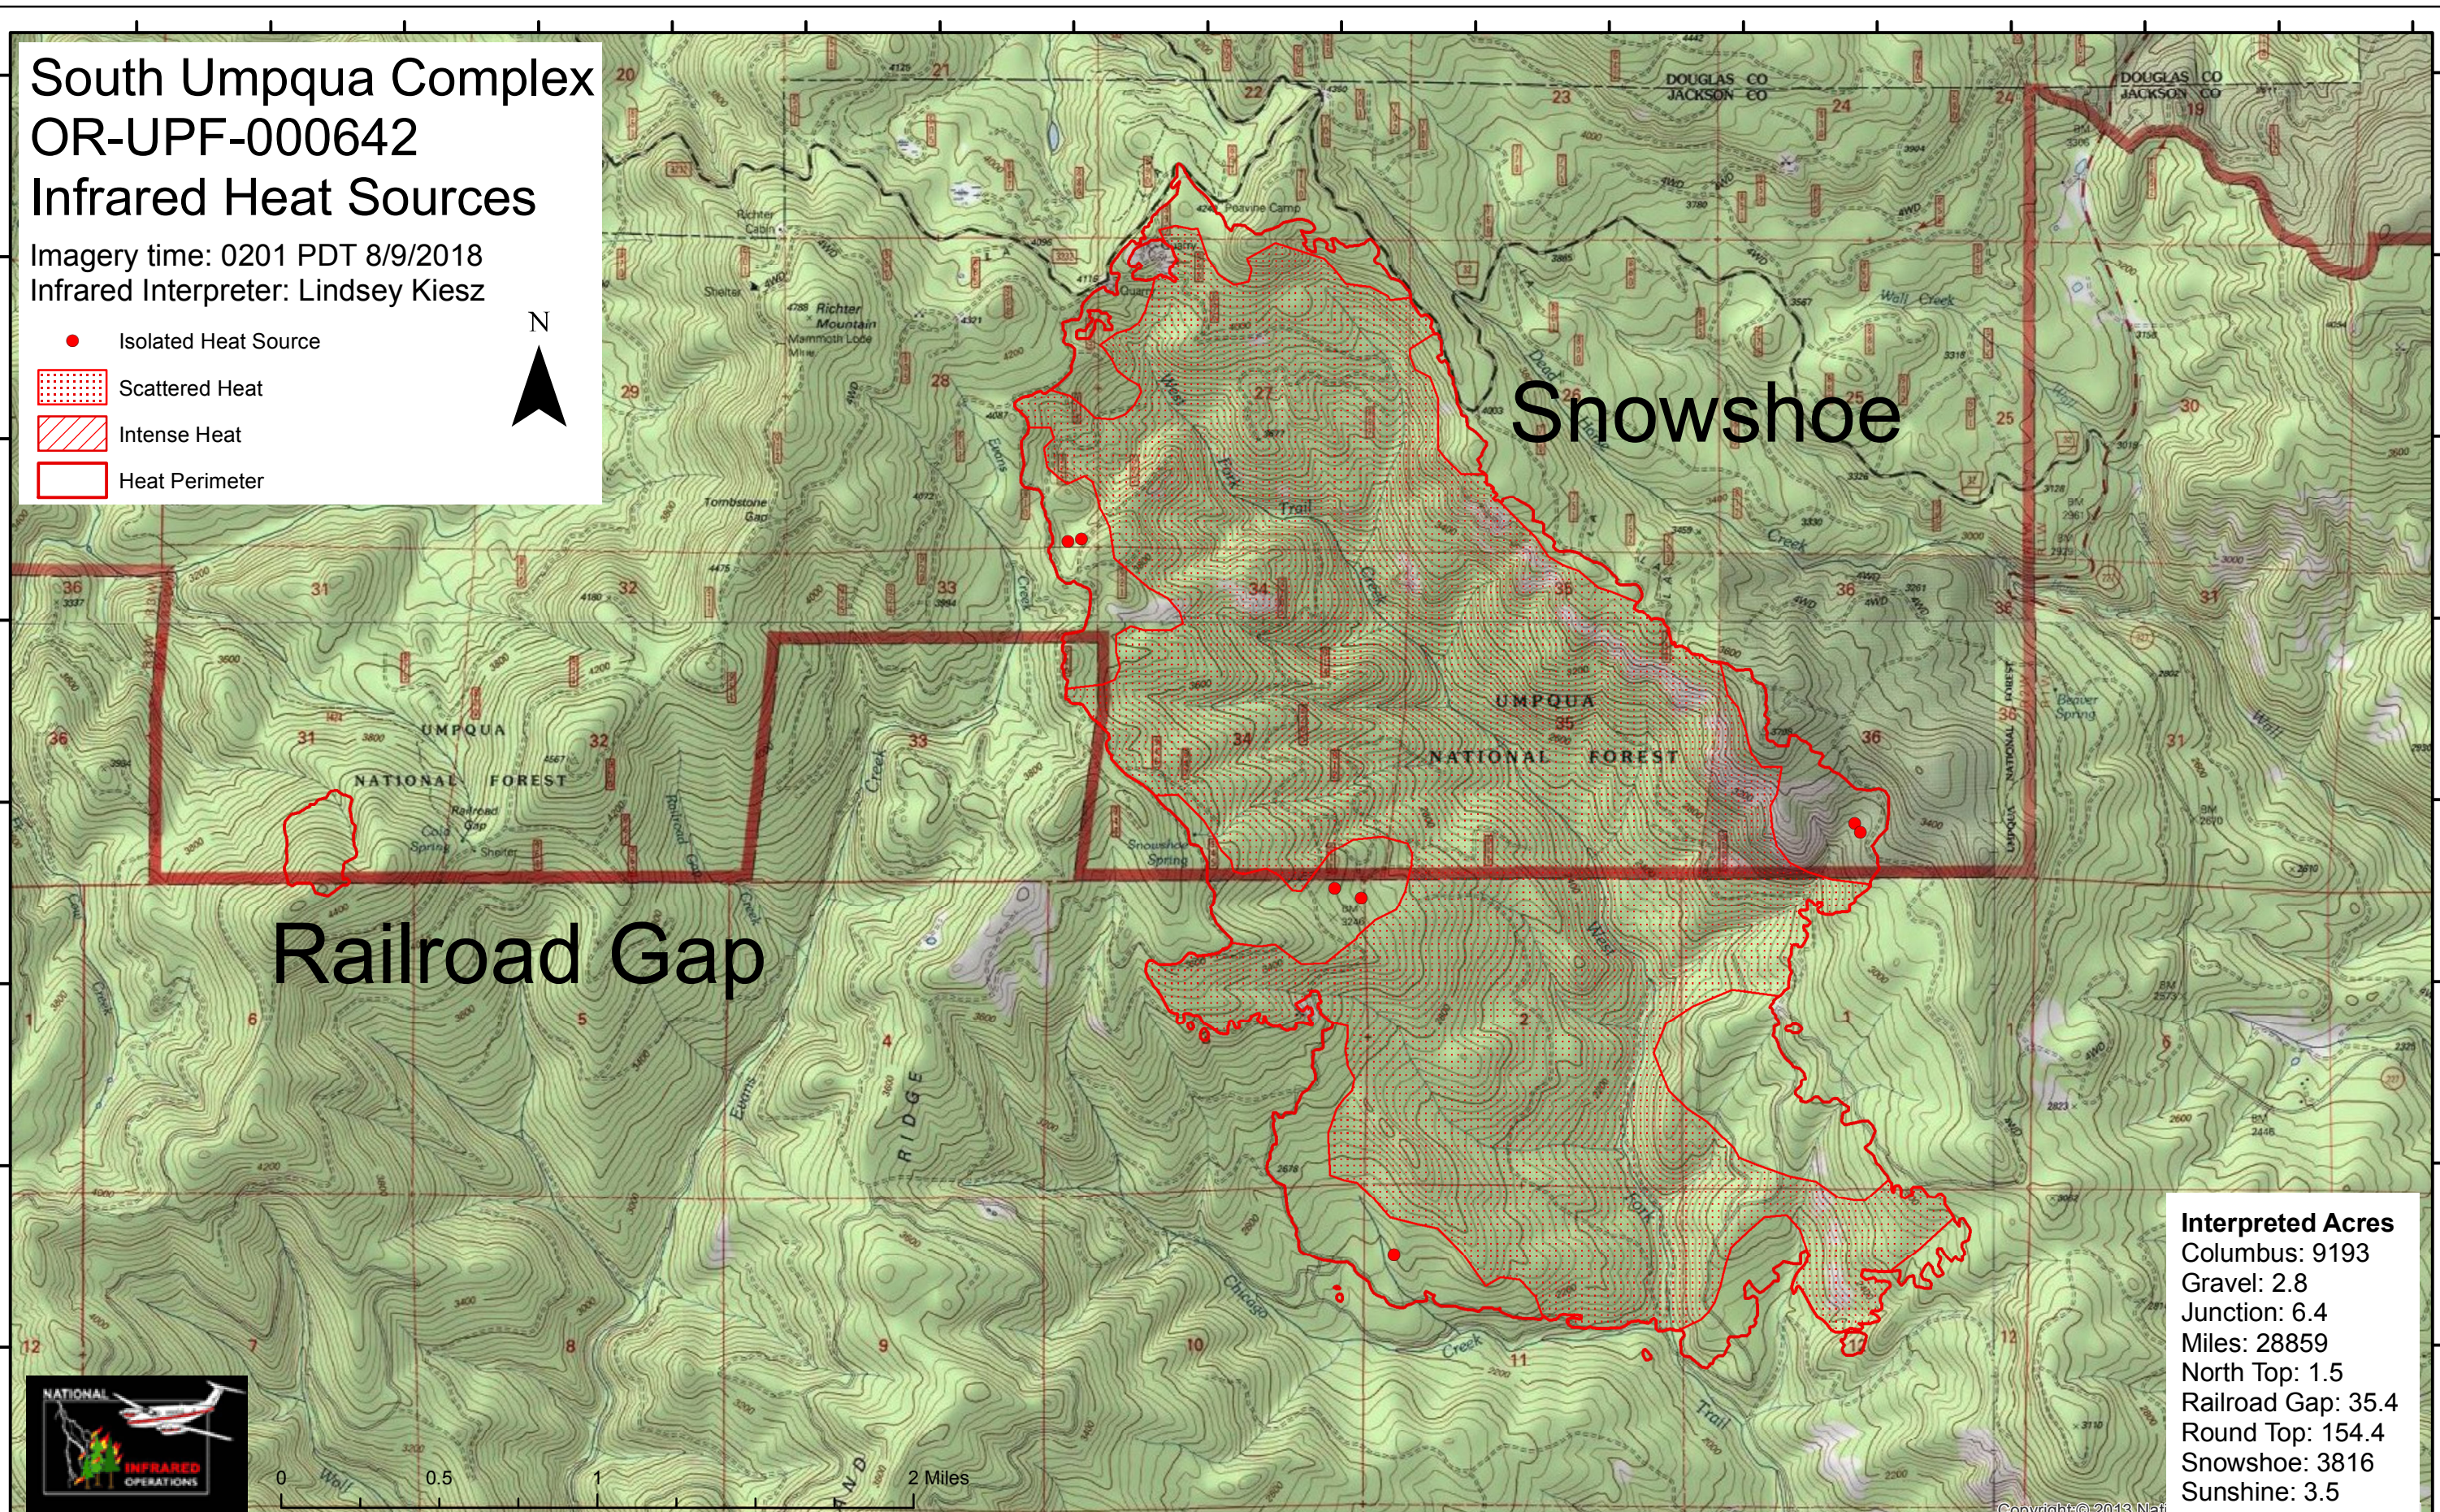

South Umpqua Complex OR-UPF-000642 Infrared Heat Sources

Imagery time: 0201 PDT 8/9/2018
Infrared Interpreter: Lindsey Kiesz

- Isolated Heat Source
- Scattered Heat
- Intense Heat
- Heat Perimeter

Interpreted Acres	
Columbus:	9193
Gravel:	2.8
Junction:	6.4
Miles:	28859
North Top:	1.5
Railroad Gap:	35.4
Round Top:	154.4
Snowshoe:	3816
Sunshine:	3.5

Copyright © 2013 Nat

122°59'30"W 122°59'0"W 122°58'30"W 122°58'0"W 122°57'30"W 122°57'0"W 122°56'30"W 122°56'0"W 122°55'30"W 122°55'0"W 122°54'30"W 122°54'0"W 122°53'30"W 122°53'0"W 122°52'30"W 122°52'0"W 122°51'30"W 122°51'0"W