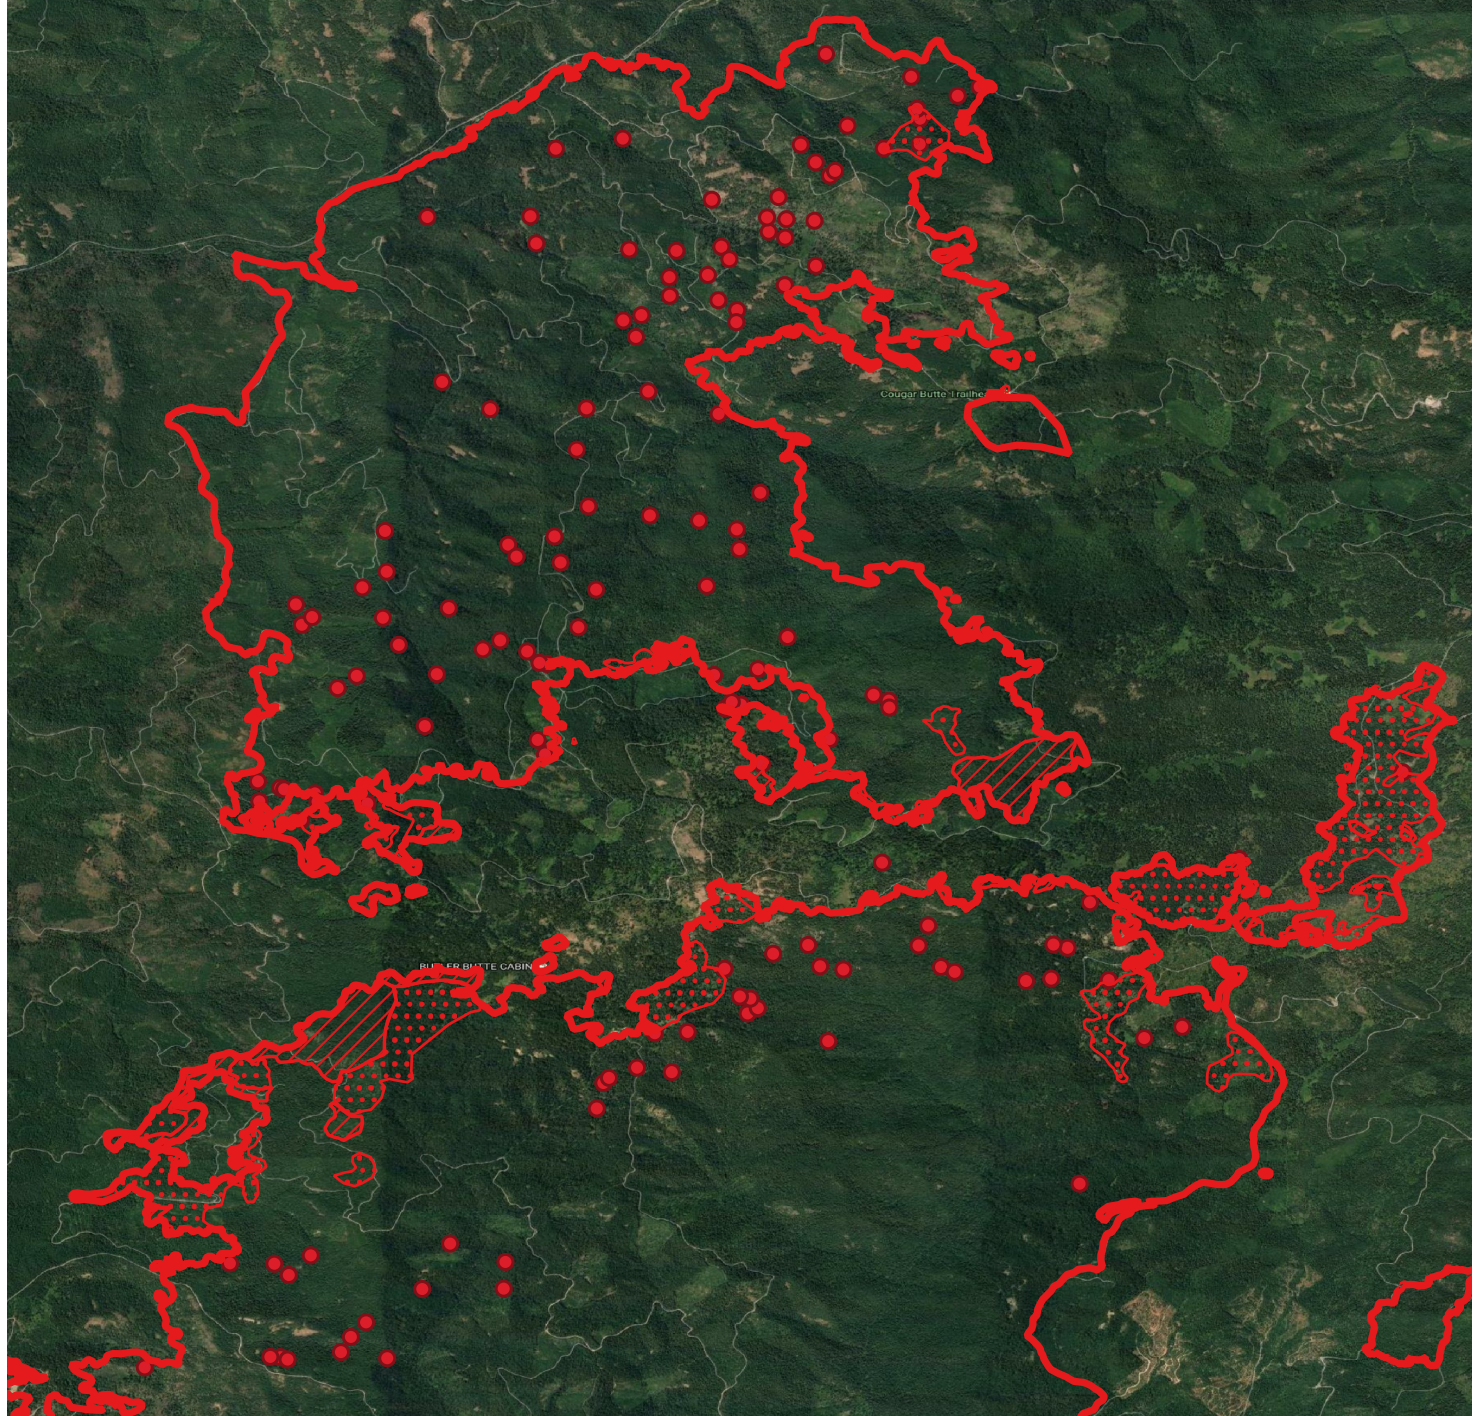

Columbia Fire

Friday, 7 September 2018, 1900 PST
~10,024 acres

Legend

- Burn Perimeter
- IR Intense Heat
- IR Scattered Heat
- Isolated Heat

Projection: WGS 84
Scale:
Produced by Owyhee Air Research, Inc.
cmerriman@owyheear.com (208) 442-5405