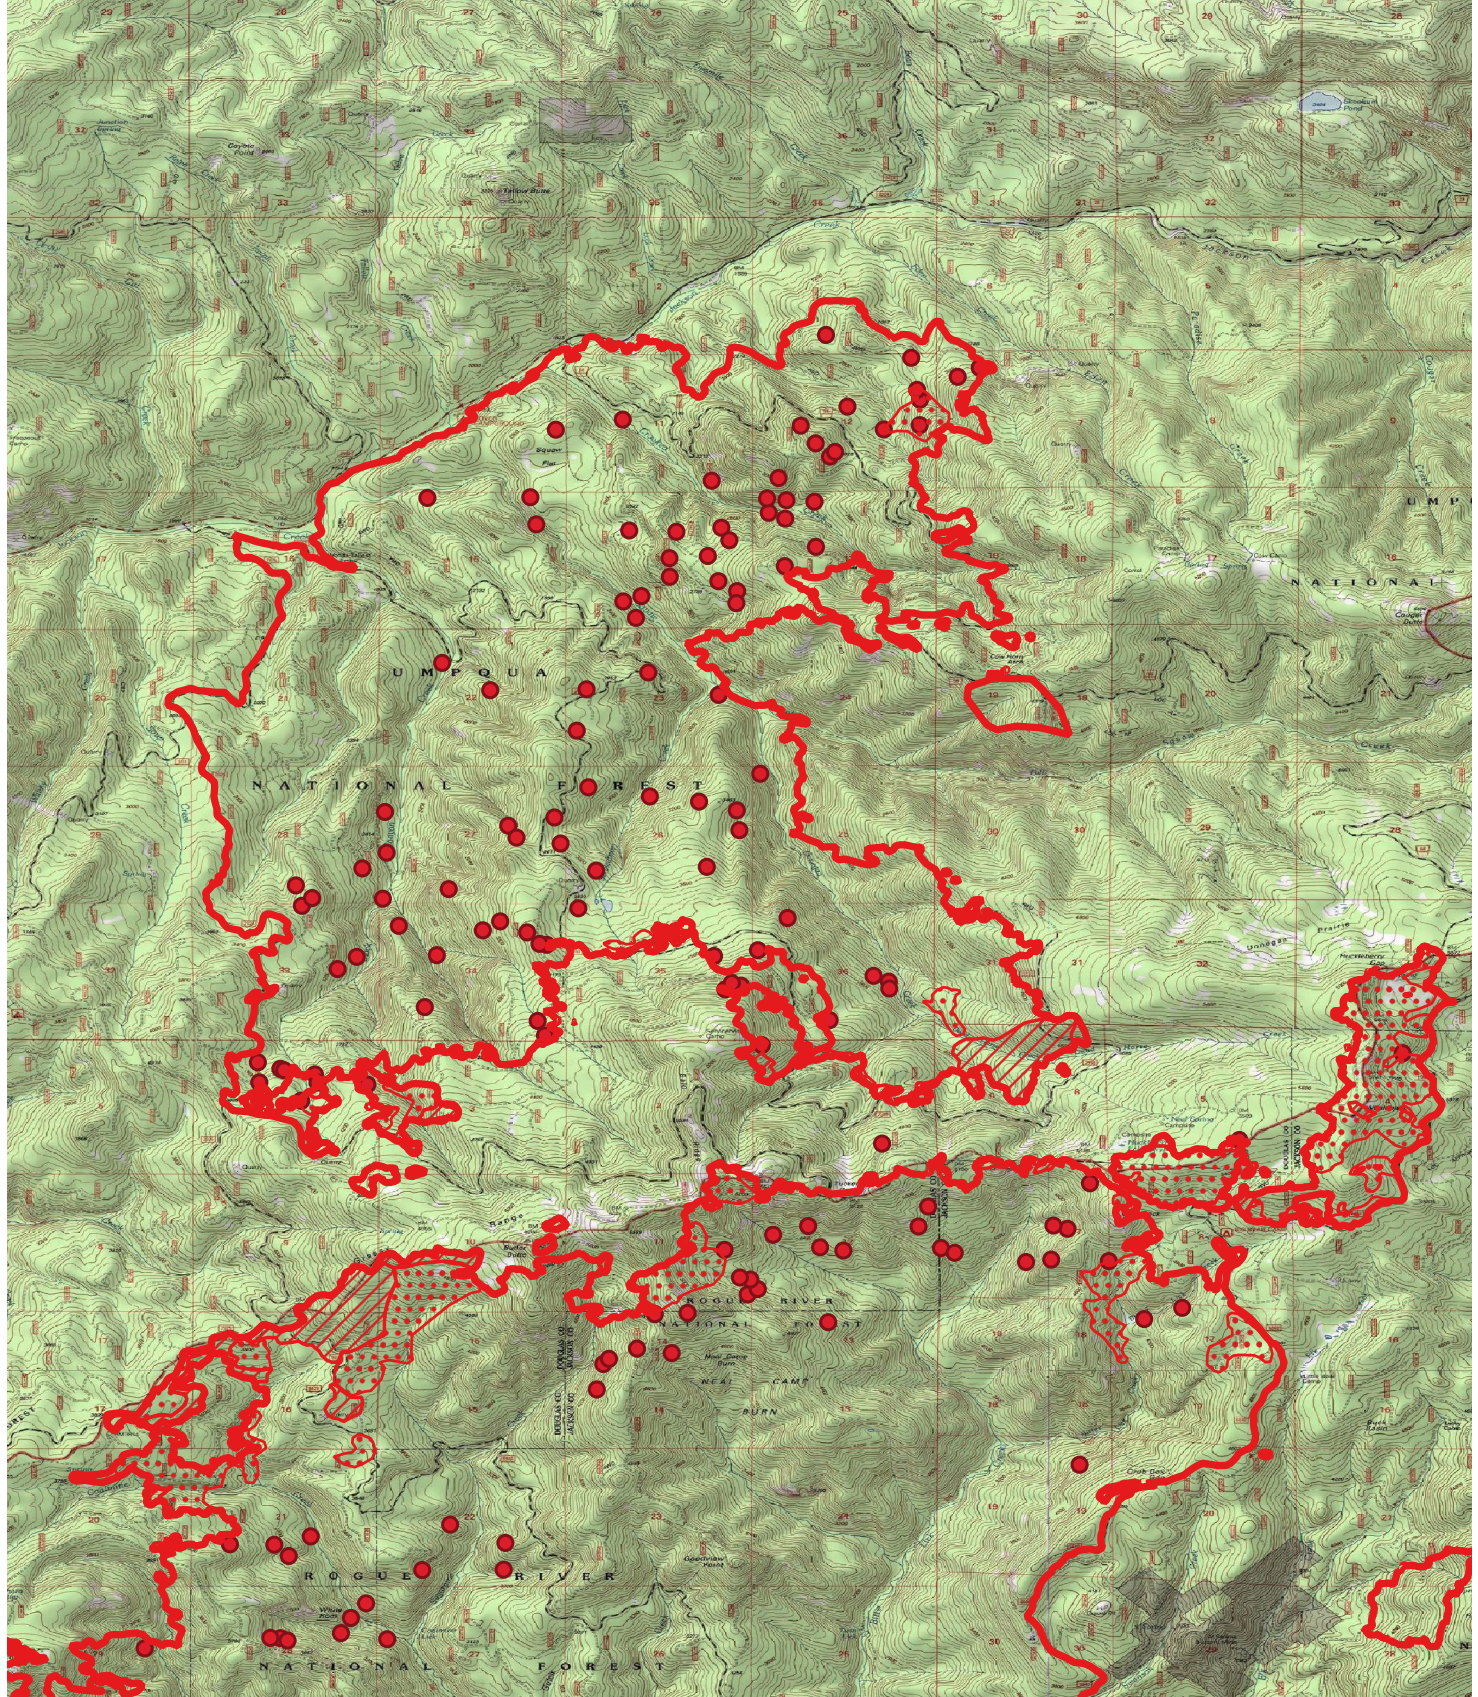

Columbia Fire

Friday, 7 September 2018, 1900 PST

~10,024 acres

Legend

-  Burn Perimeter
-  IR Intense Heat
-  IR Scattered Heat
-  Isolated Heat

Projection: WGS 84

Scale:

Produced by Owyhee Air Research, Inc.
cmerriman@owyheear.com (208) 442-5405