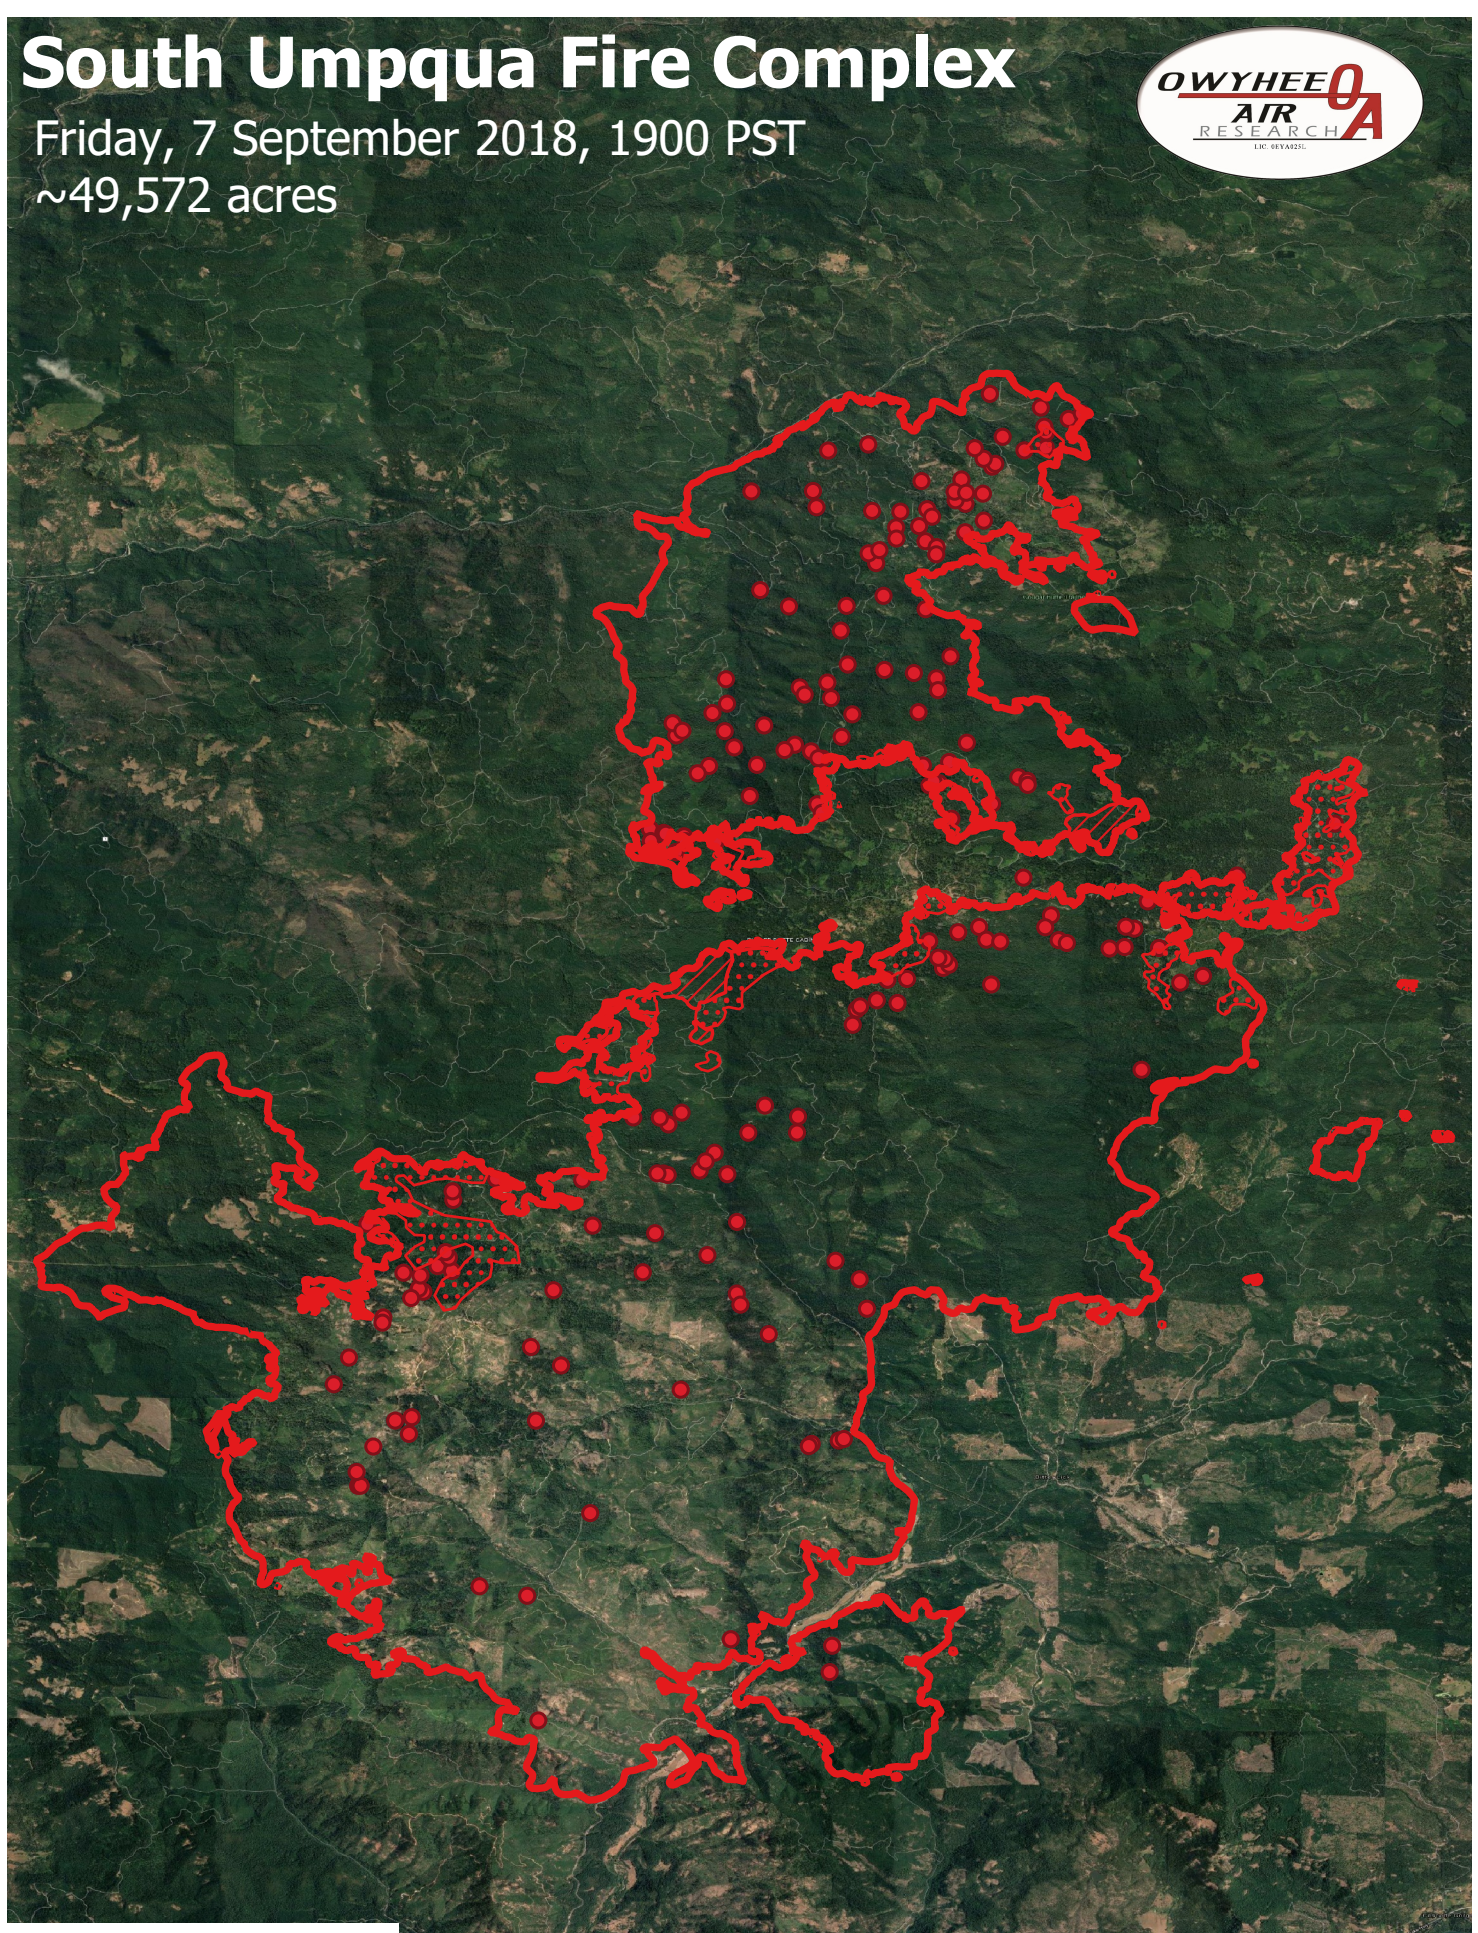

South Umpqua Fire Complex

Friday, 7 September 2018, 1900 PST

~49,572 acres

Legend

- Burn Perimeter
- IR Intense Heat
- IR Scattered Heat
- Isolated Heat

Projection: WGS 84
Scale: 1:75,000
Produced by Owyhee Air Research, Inc.
cmerriman@owyheear.com (208) 442-5405