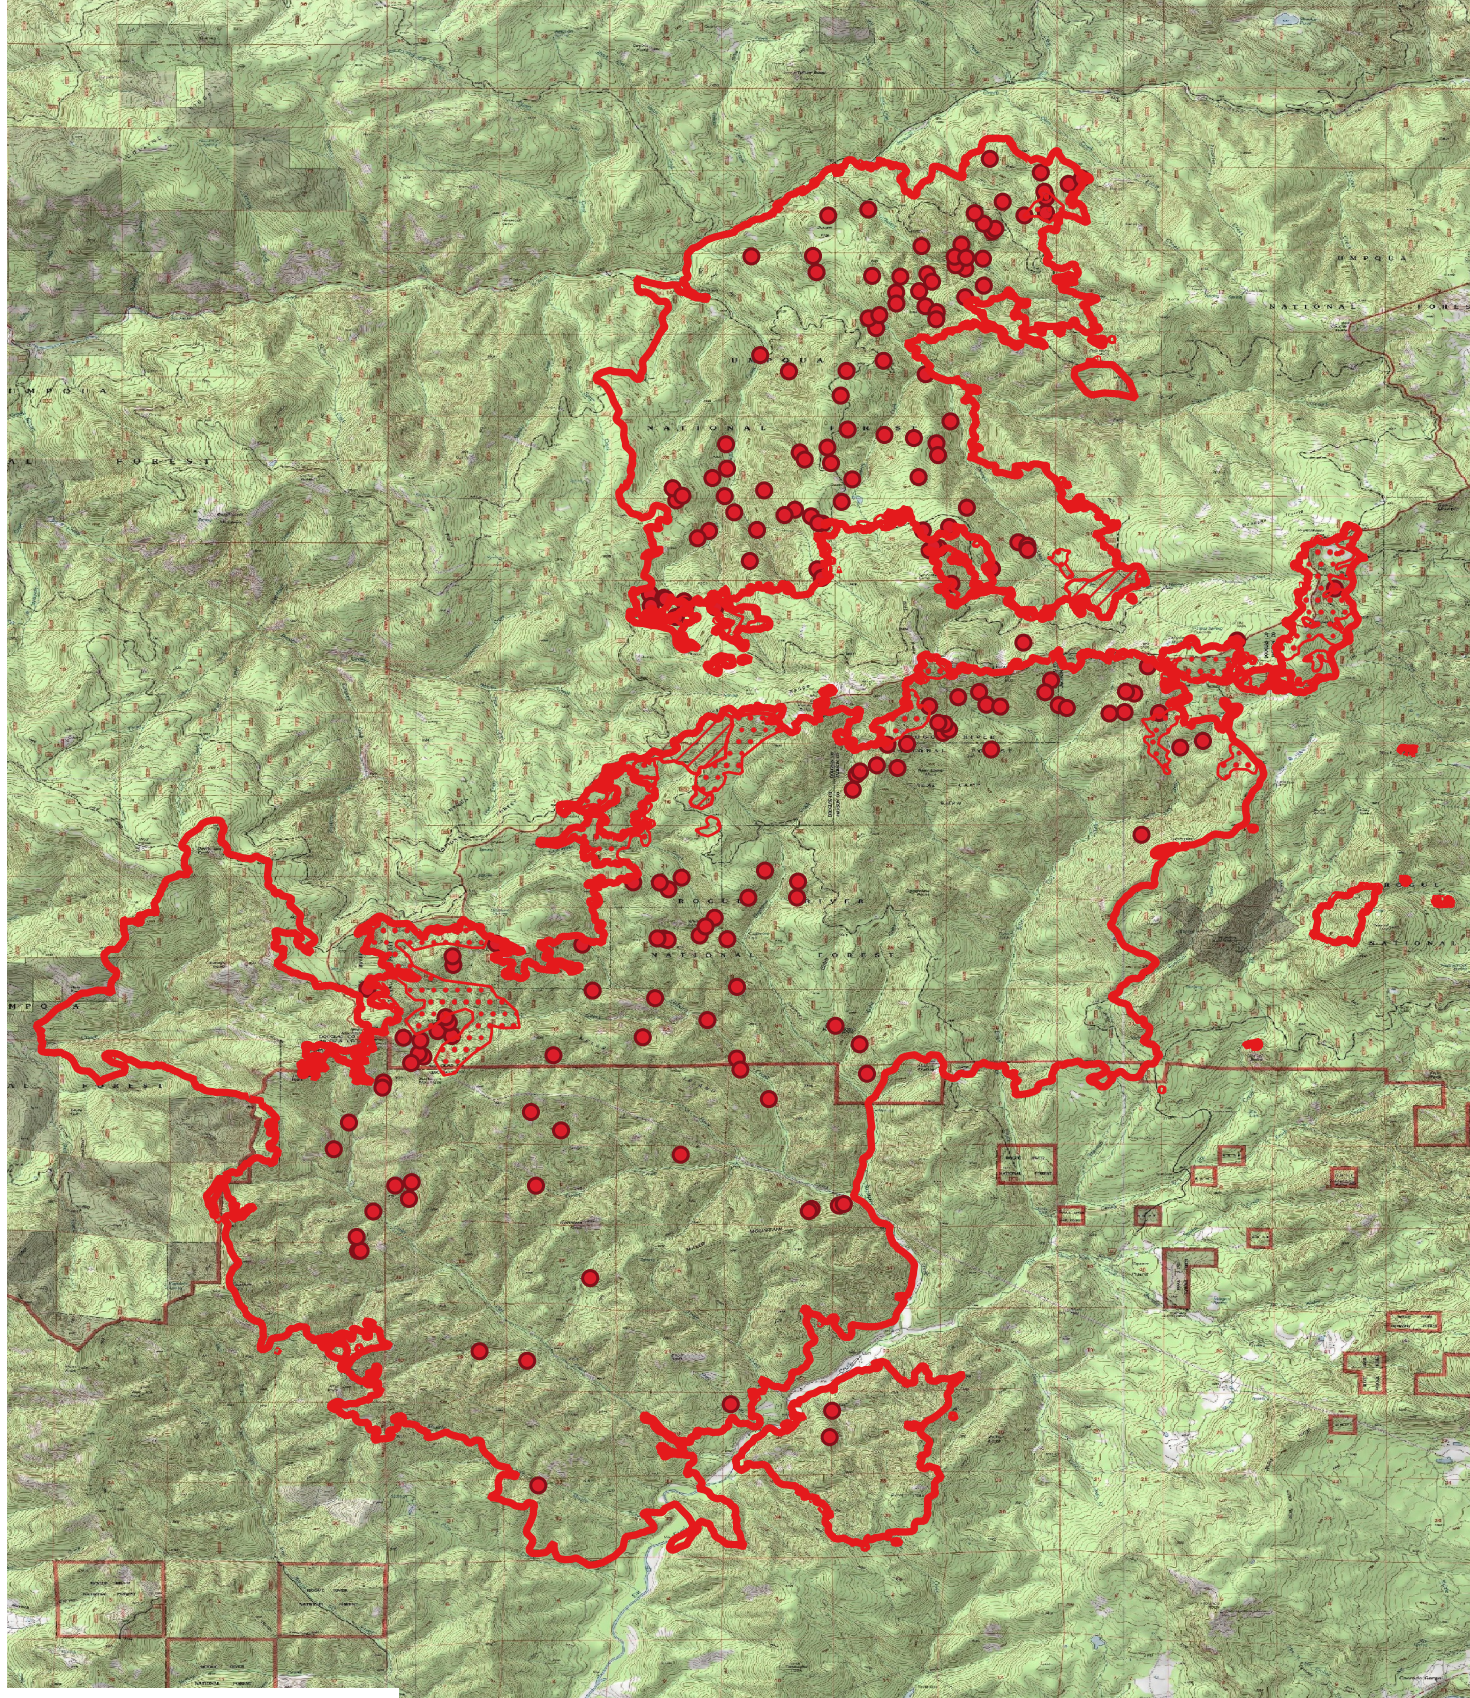

# South Umpqua Fire Complex

Friday, 7 September 2018, 1900 PST

~49,572 acres

## Legend

-  Burn Perimeter
-  IR Intense Heat
-  IR Scattered Heat
-  Isolated Heat

Projection: WGS 84  
Scale: 1:75,000  
Produced by Owyhee Air Research, Inc.  
cmerriman@owyheear.com (208) 442-5405