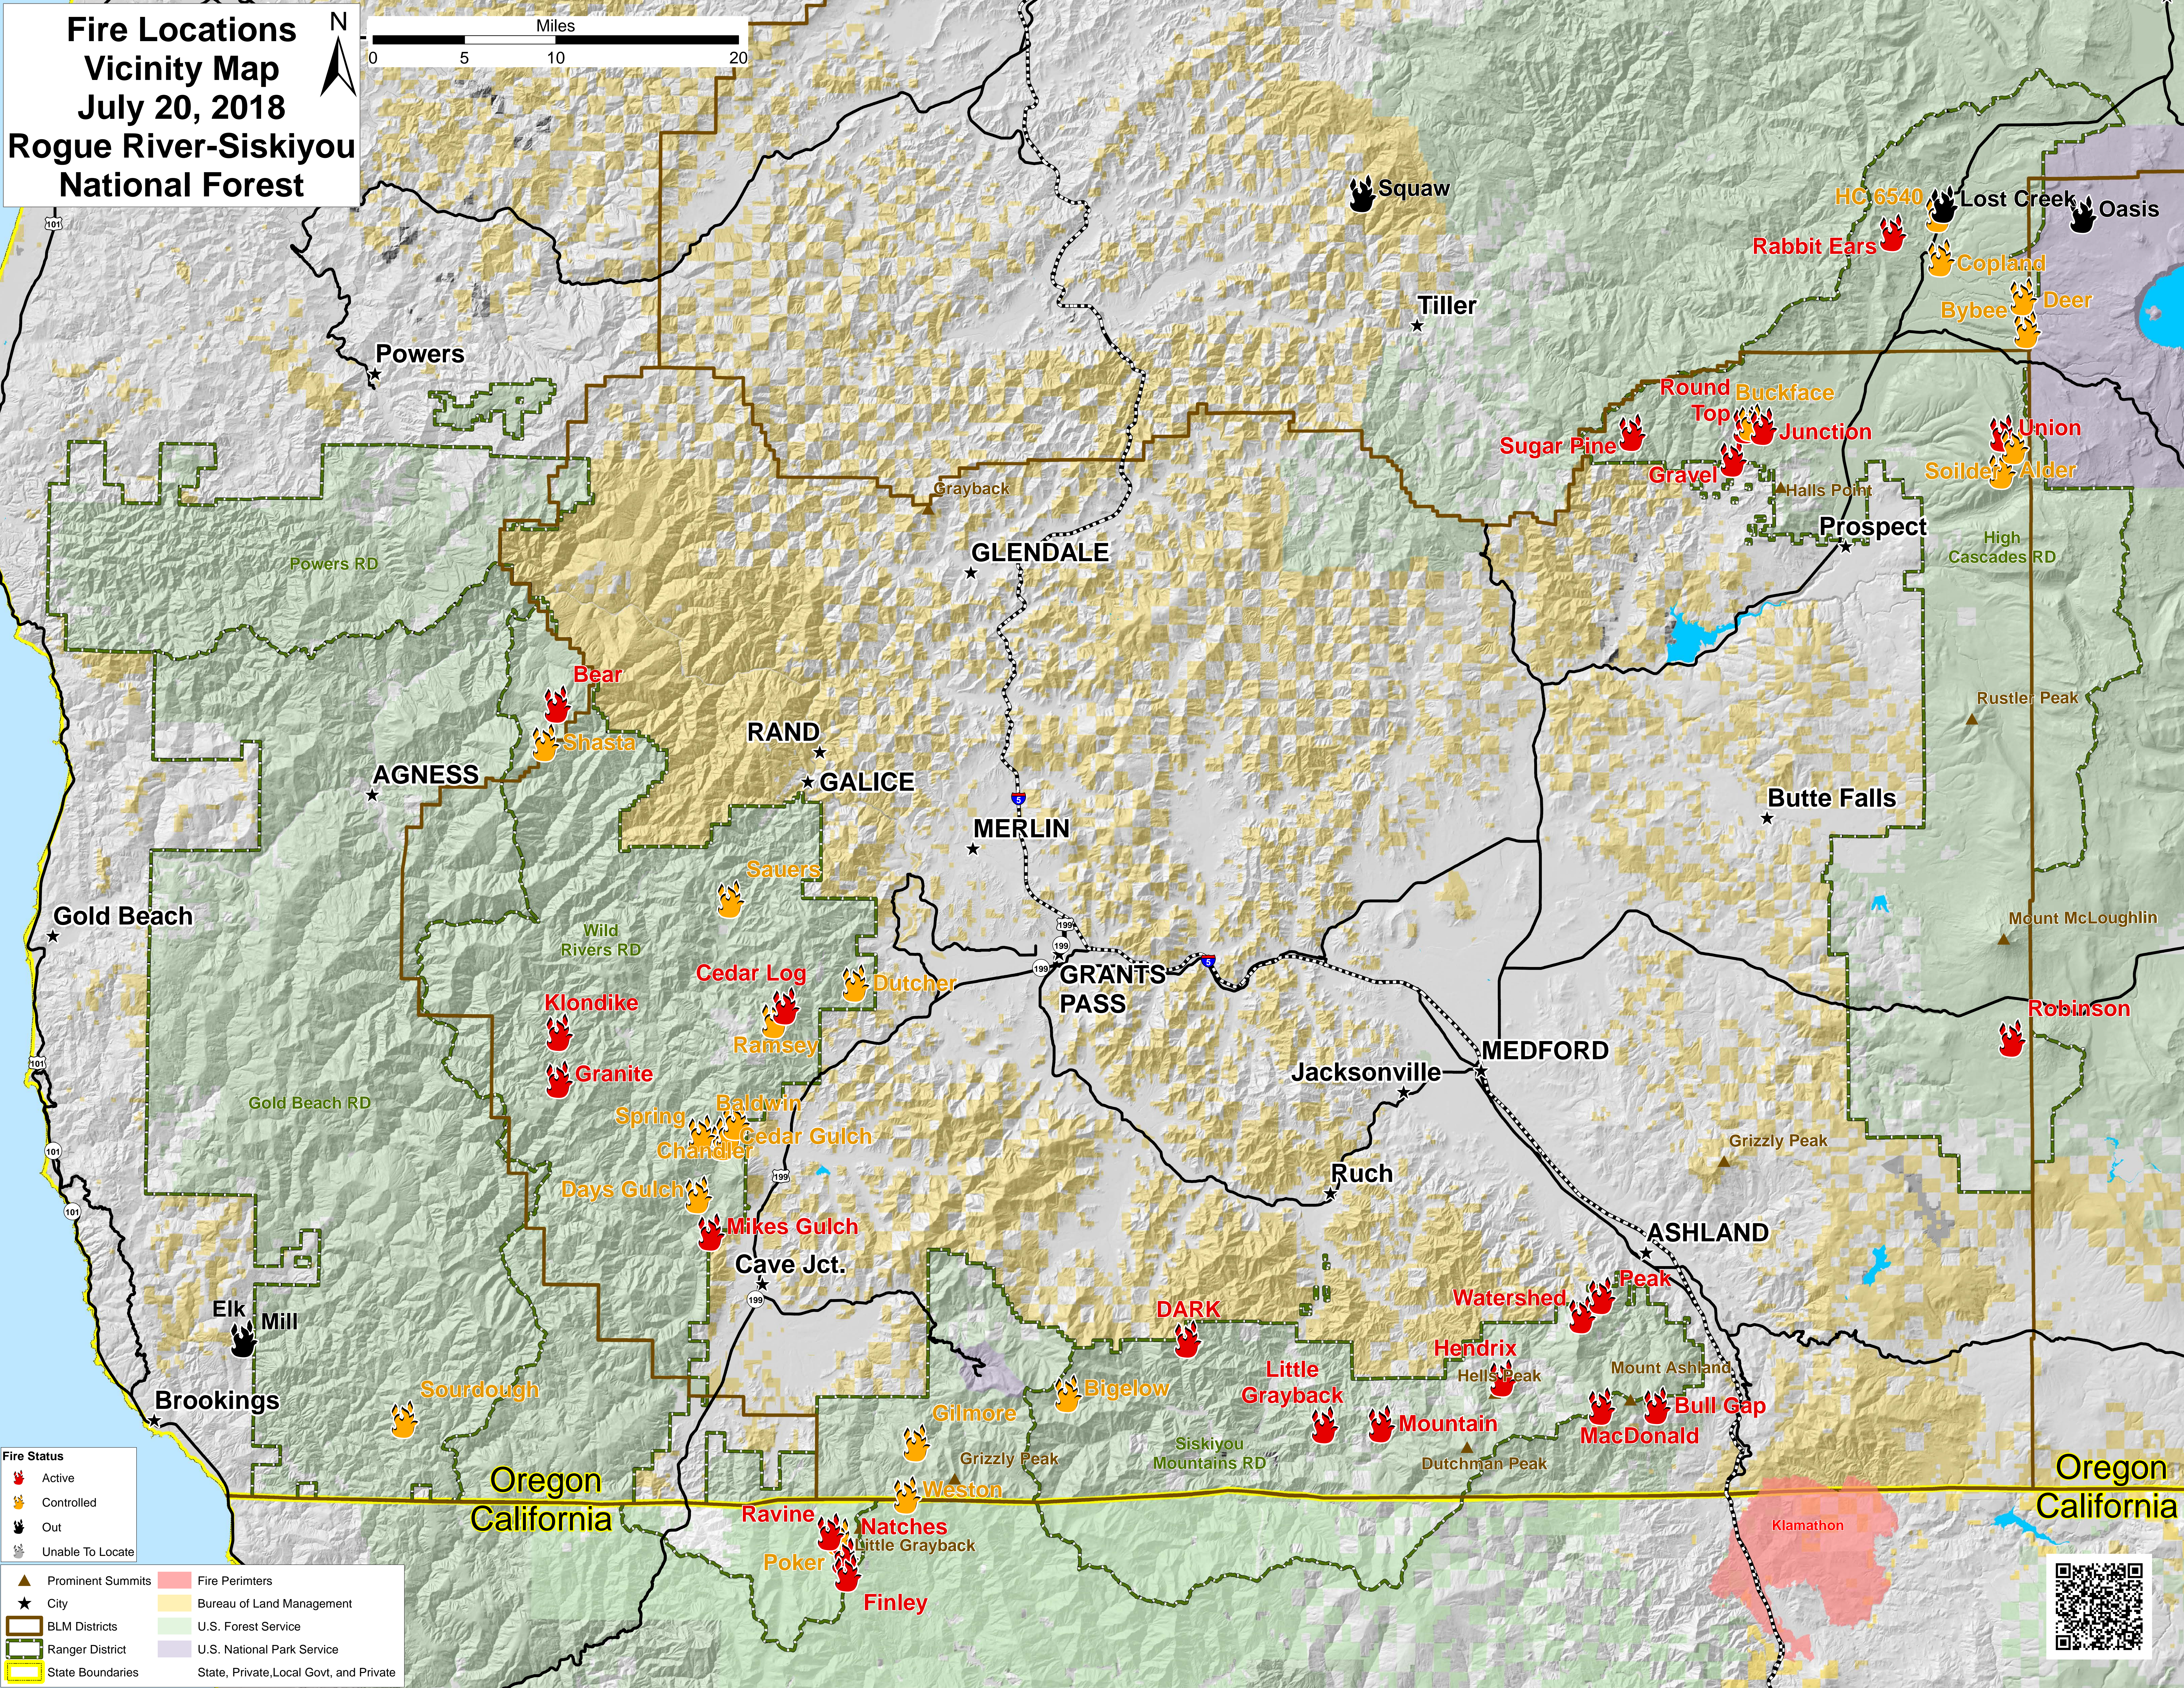

# Fire Locations Vicinity Map

## July 20, 2018

### Rogue River-Siskiyou National Forest

Fire Status	
	Active
	Controlled
	Out
	Unable To Locate

	Prominent Summits		Fire Perimeters
	City		Bureau of Land Management
	BLM Districts		U.S. Forest Service
	Ranger District		U.S. National Park Service
	State Boundaries		State, Private, Local Govt, and Private