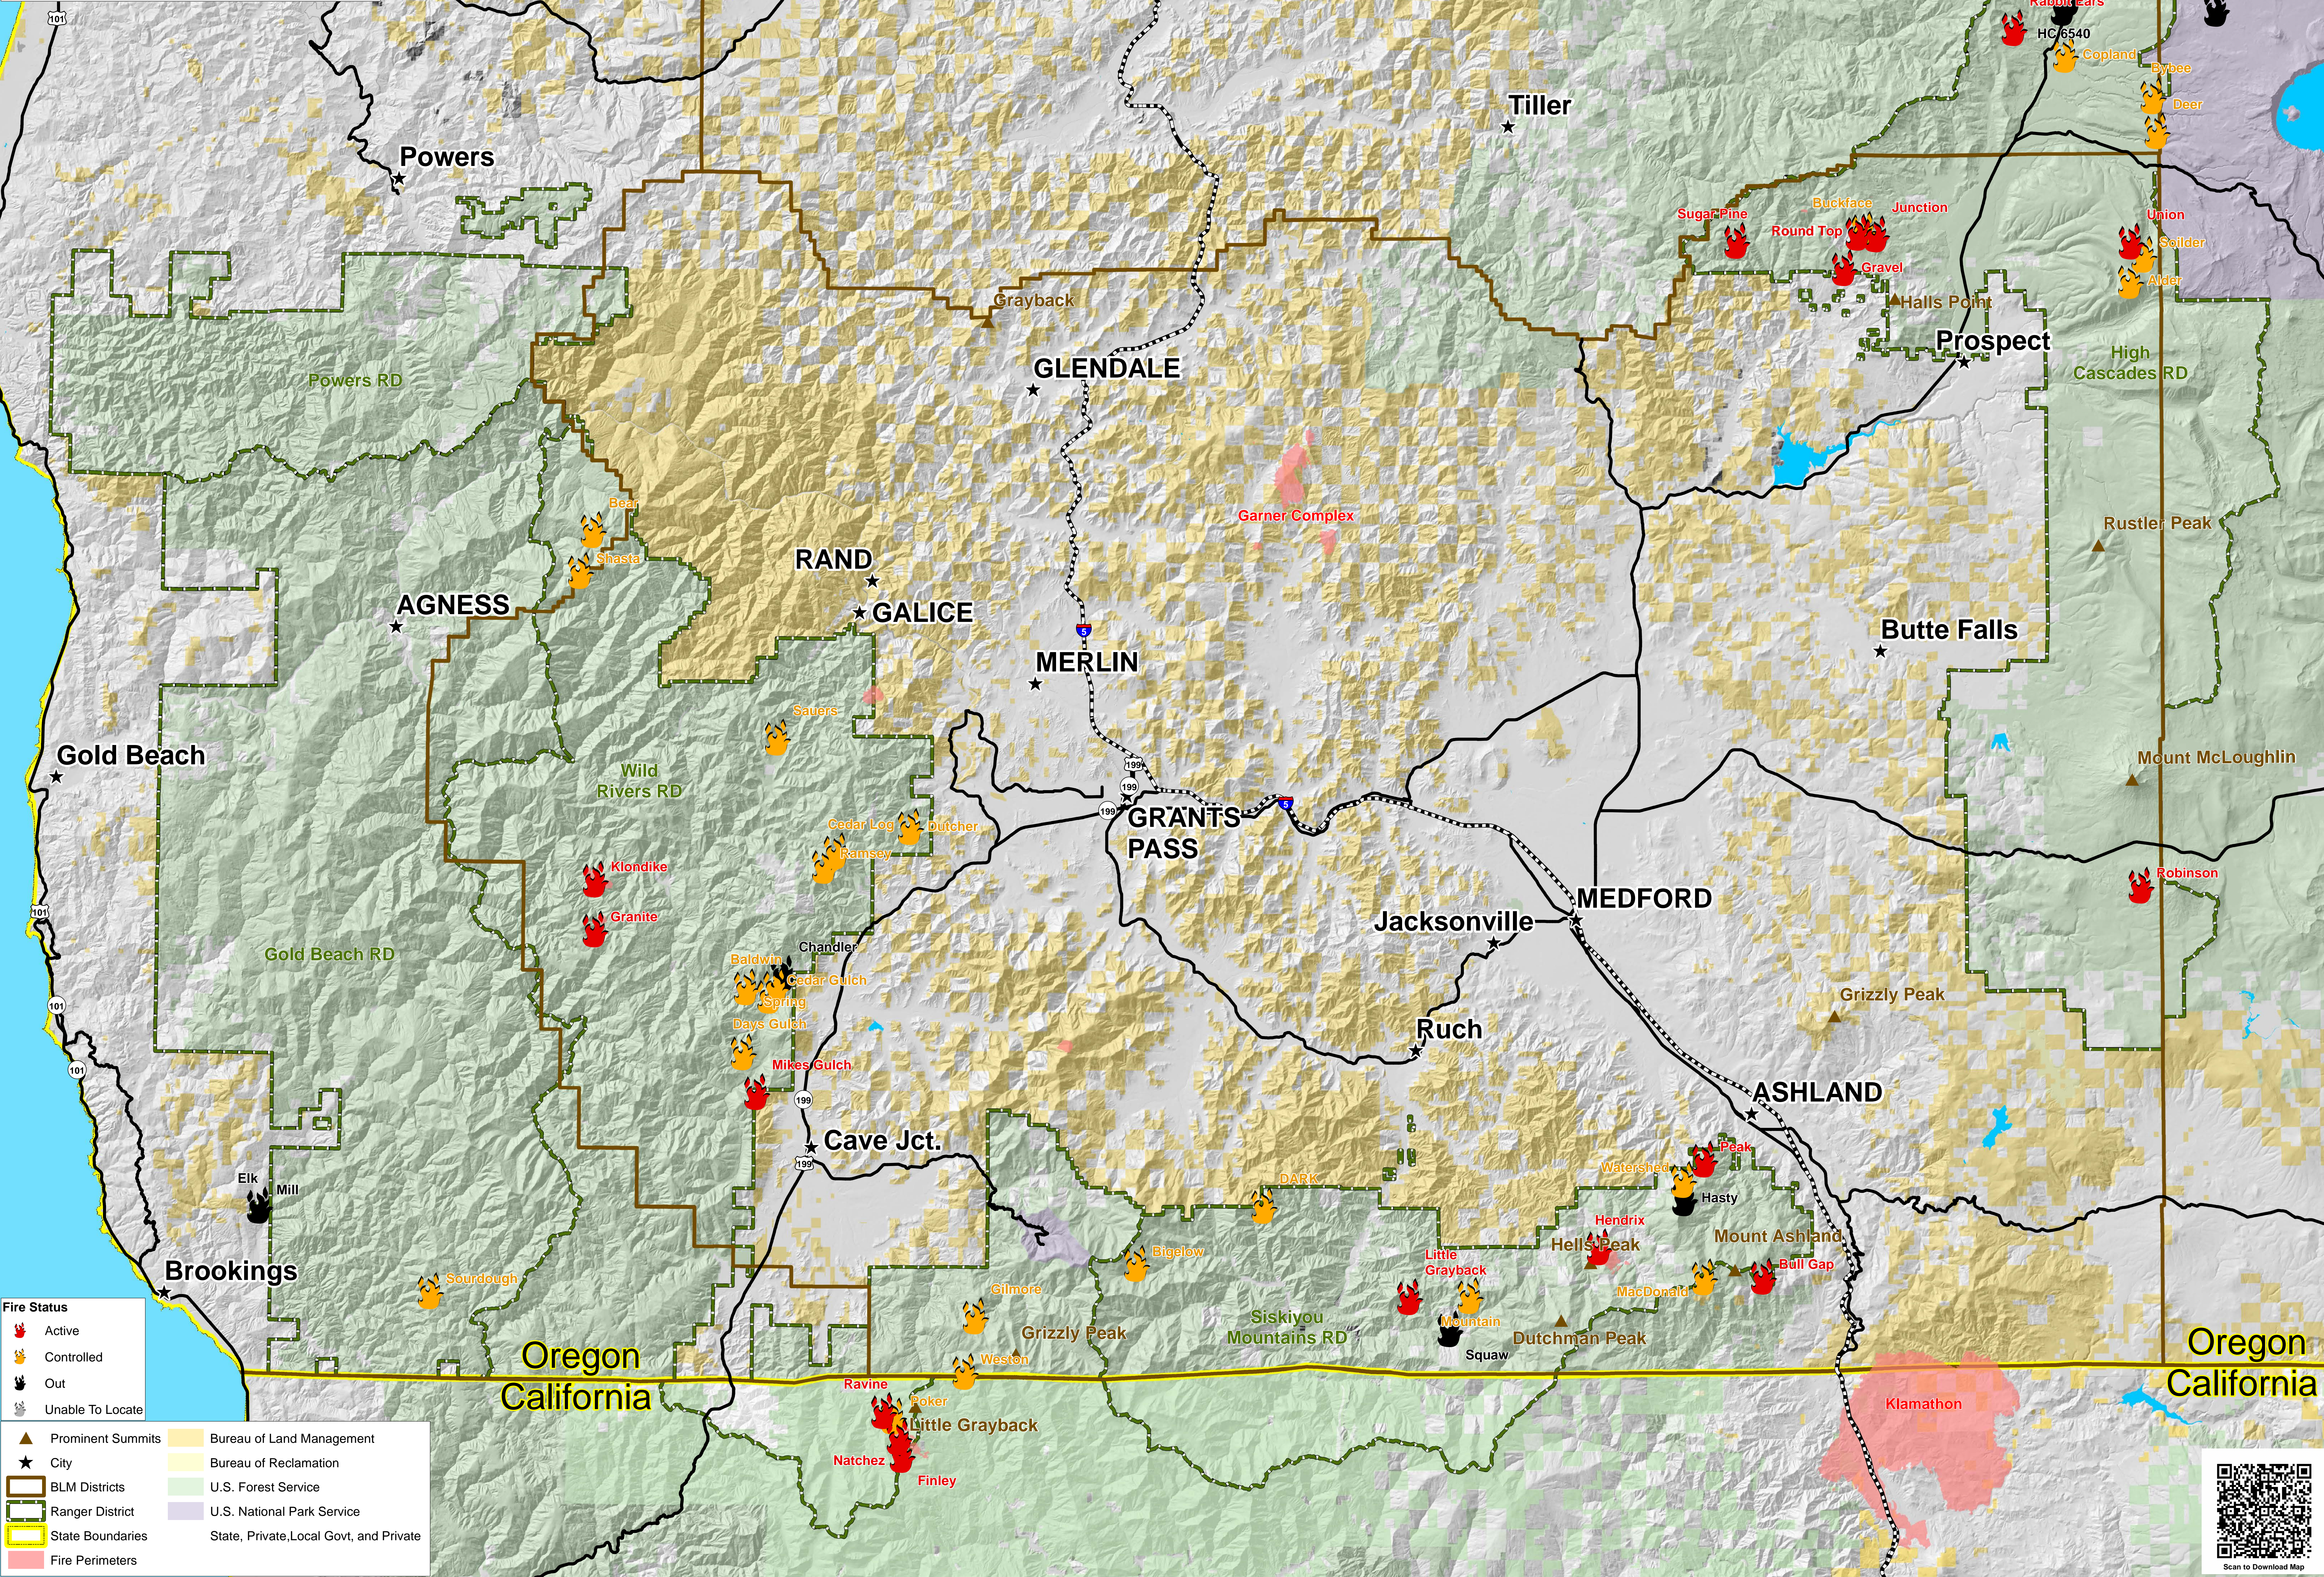

Fire Locations Vicinity Map July 20, 2018 Rogue River-Siskiyou National Forest

Created by: stclark@blm.gov
dassali@fs.fed.us

Fire Status

- Active
- Controlled
- Out
- Unable To Locate

Legend

- Prominent Summits
- City
- BLM Districts
- Ranger District
- State Boundaries
- Fire Perimeters
- Bureau of Land Management
- Bureau of Reclamation
- U.S. Forest Service
- U.S. National Park Service
- State, Private, Local Govt, and Private