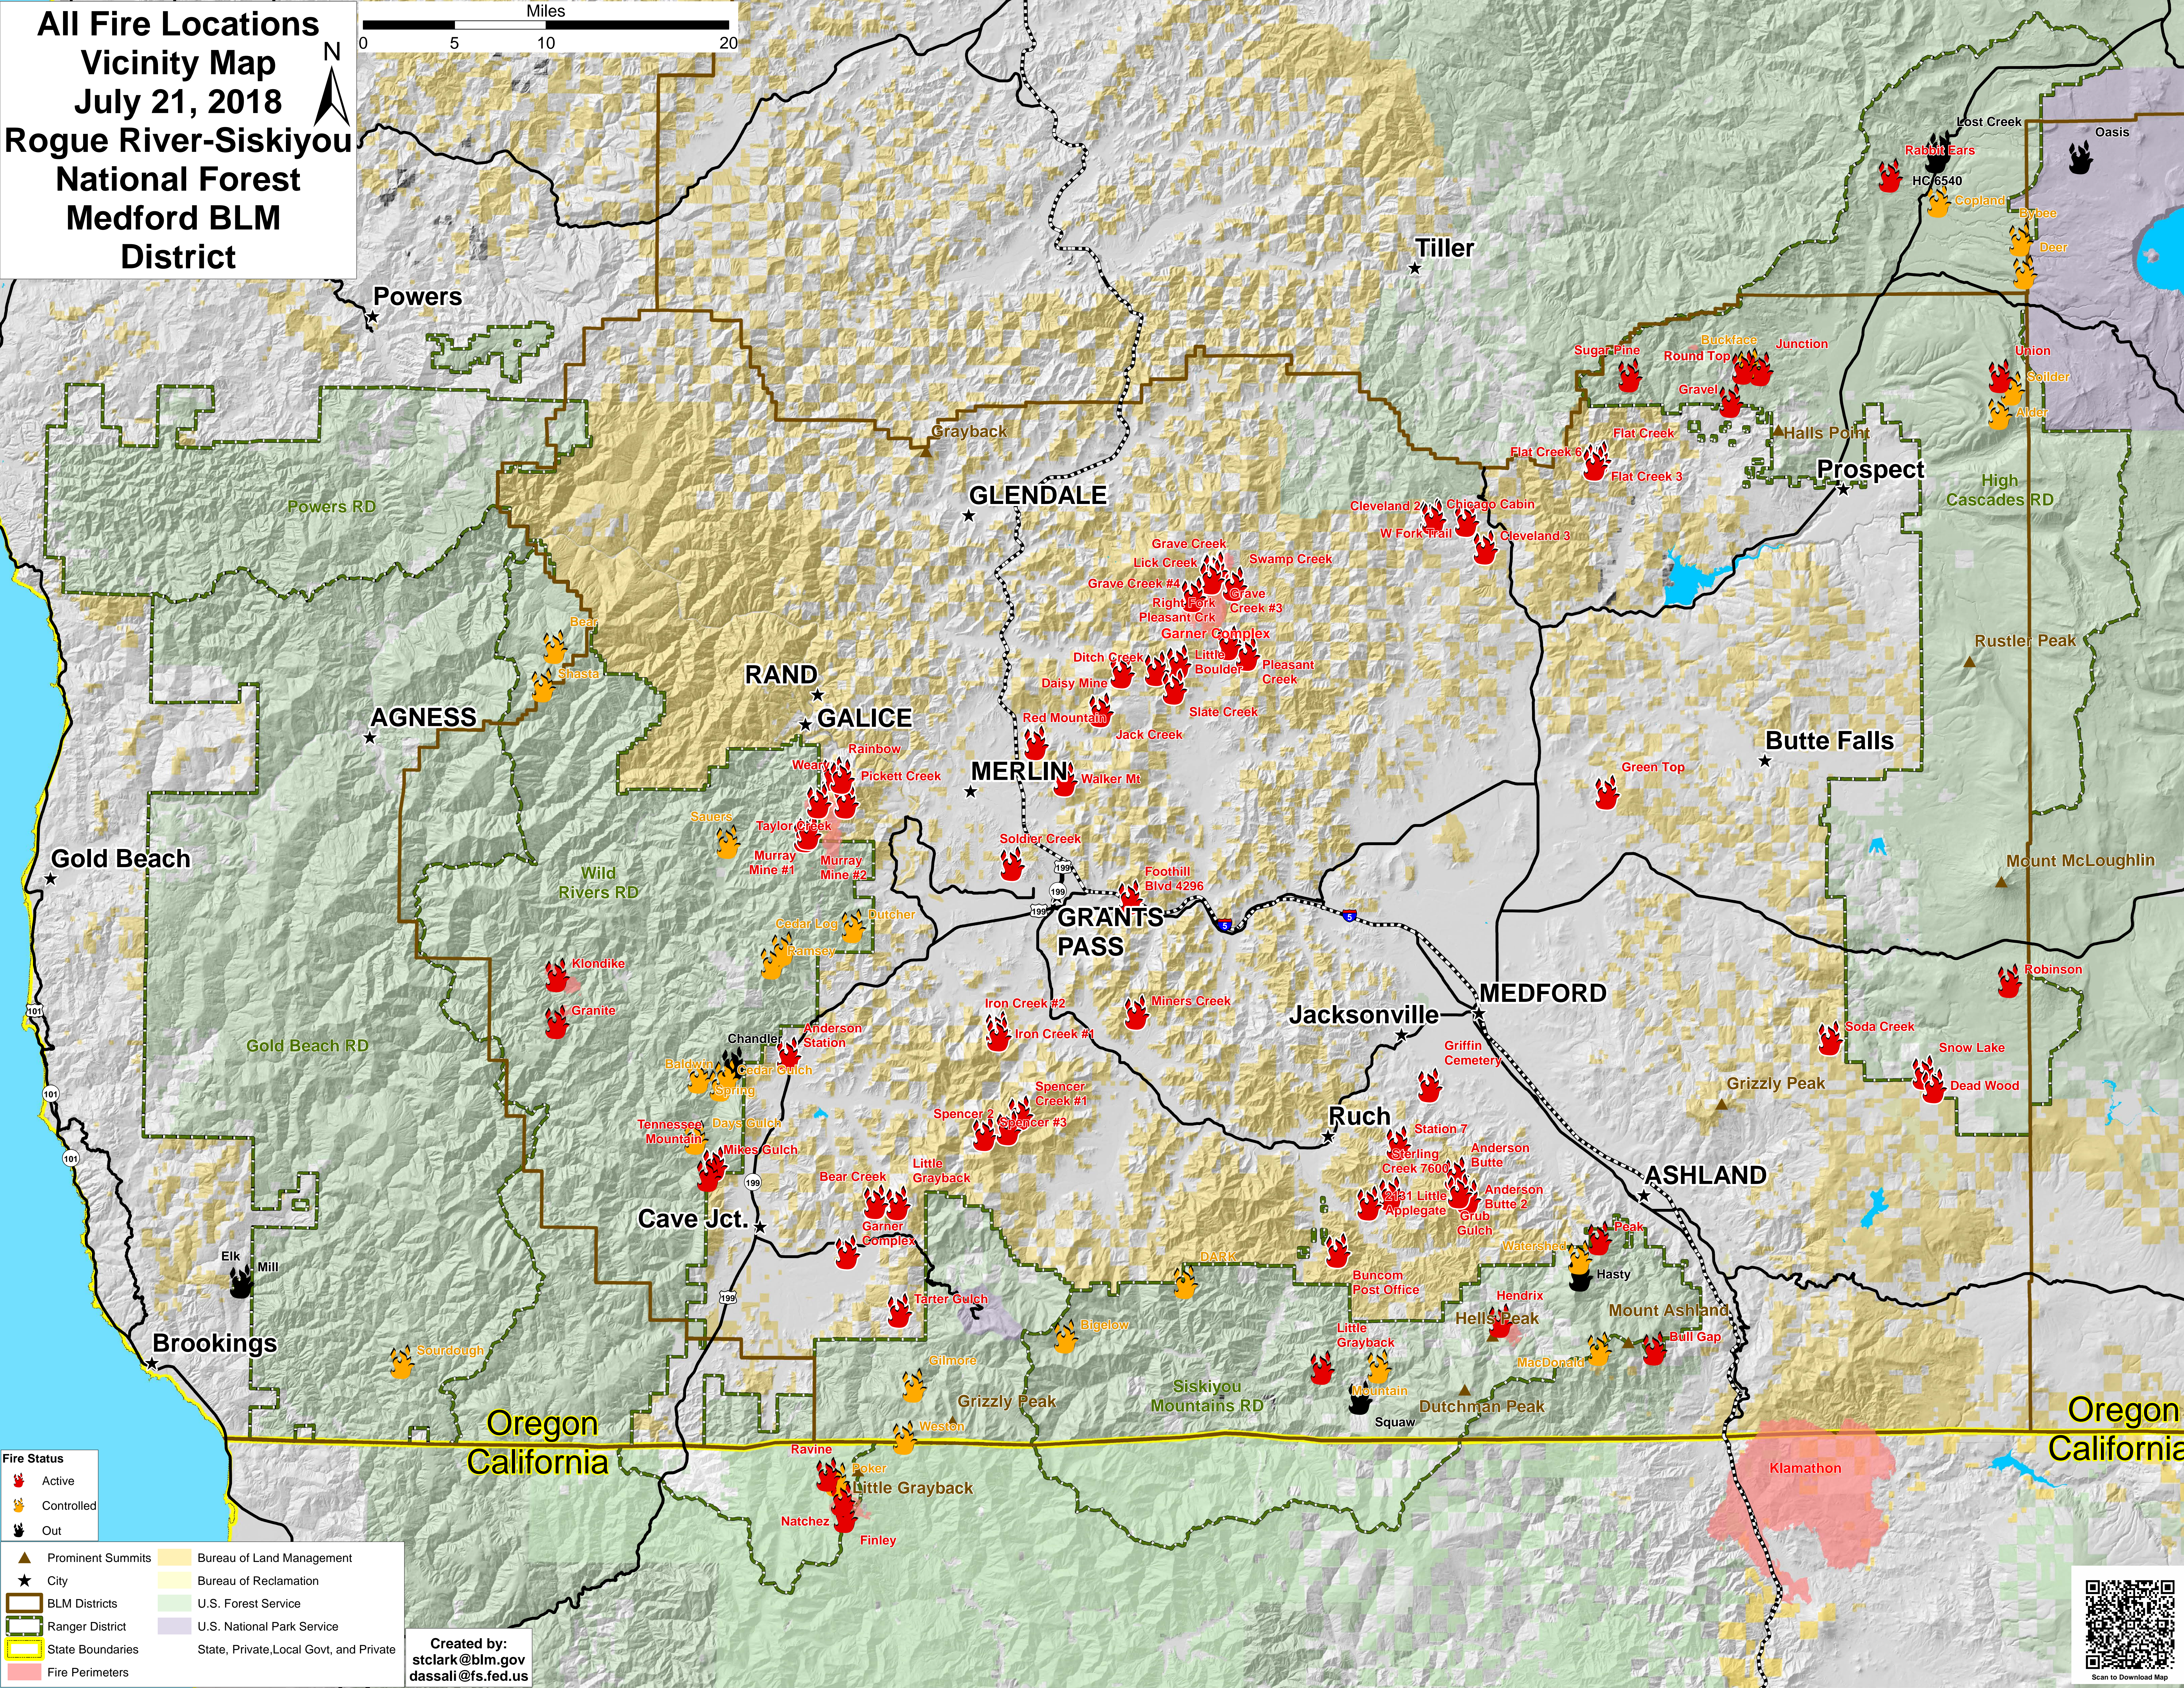

**All Fire Locations
Vicinity Map
July 21, 2018
Rogue River-Siskiyou
National Forest
Medford BLM
District**

Fire Status

- Active
- Controlled
- Out

Legend

- Prominent Summits
- City
- BLM Districts
- Ranger District
- State Boundaries
- Fire Perimeters
- Bureau of Land Management
- Bureau of Reclamation
- U.S. Forest Service
- U.S. National Park Service
- State, Private, Local Govt, and Private

Created by:
stclark@blm.gov
dassali@fs.fed.us