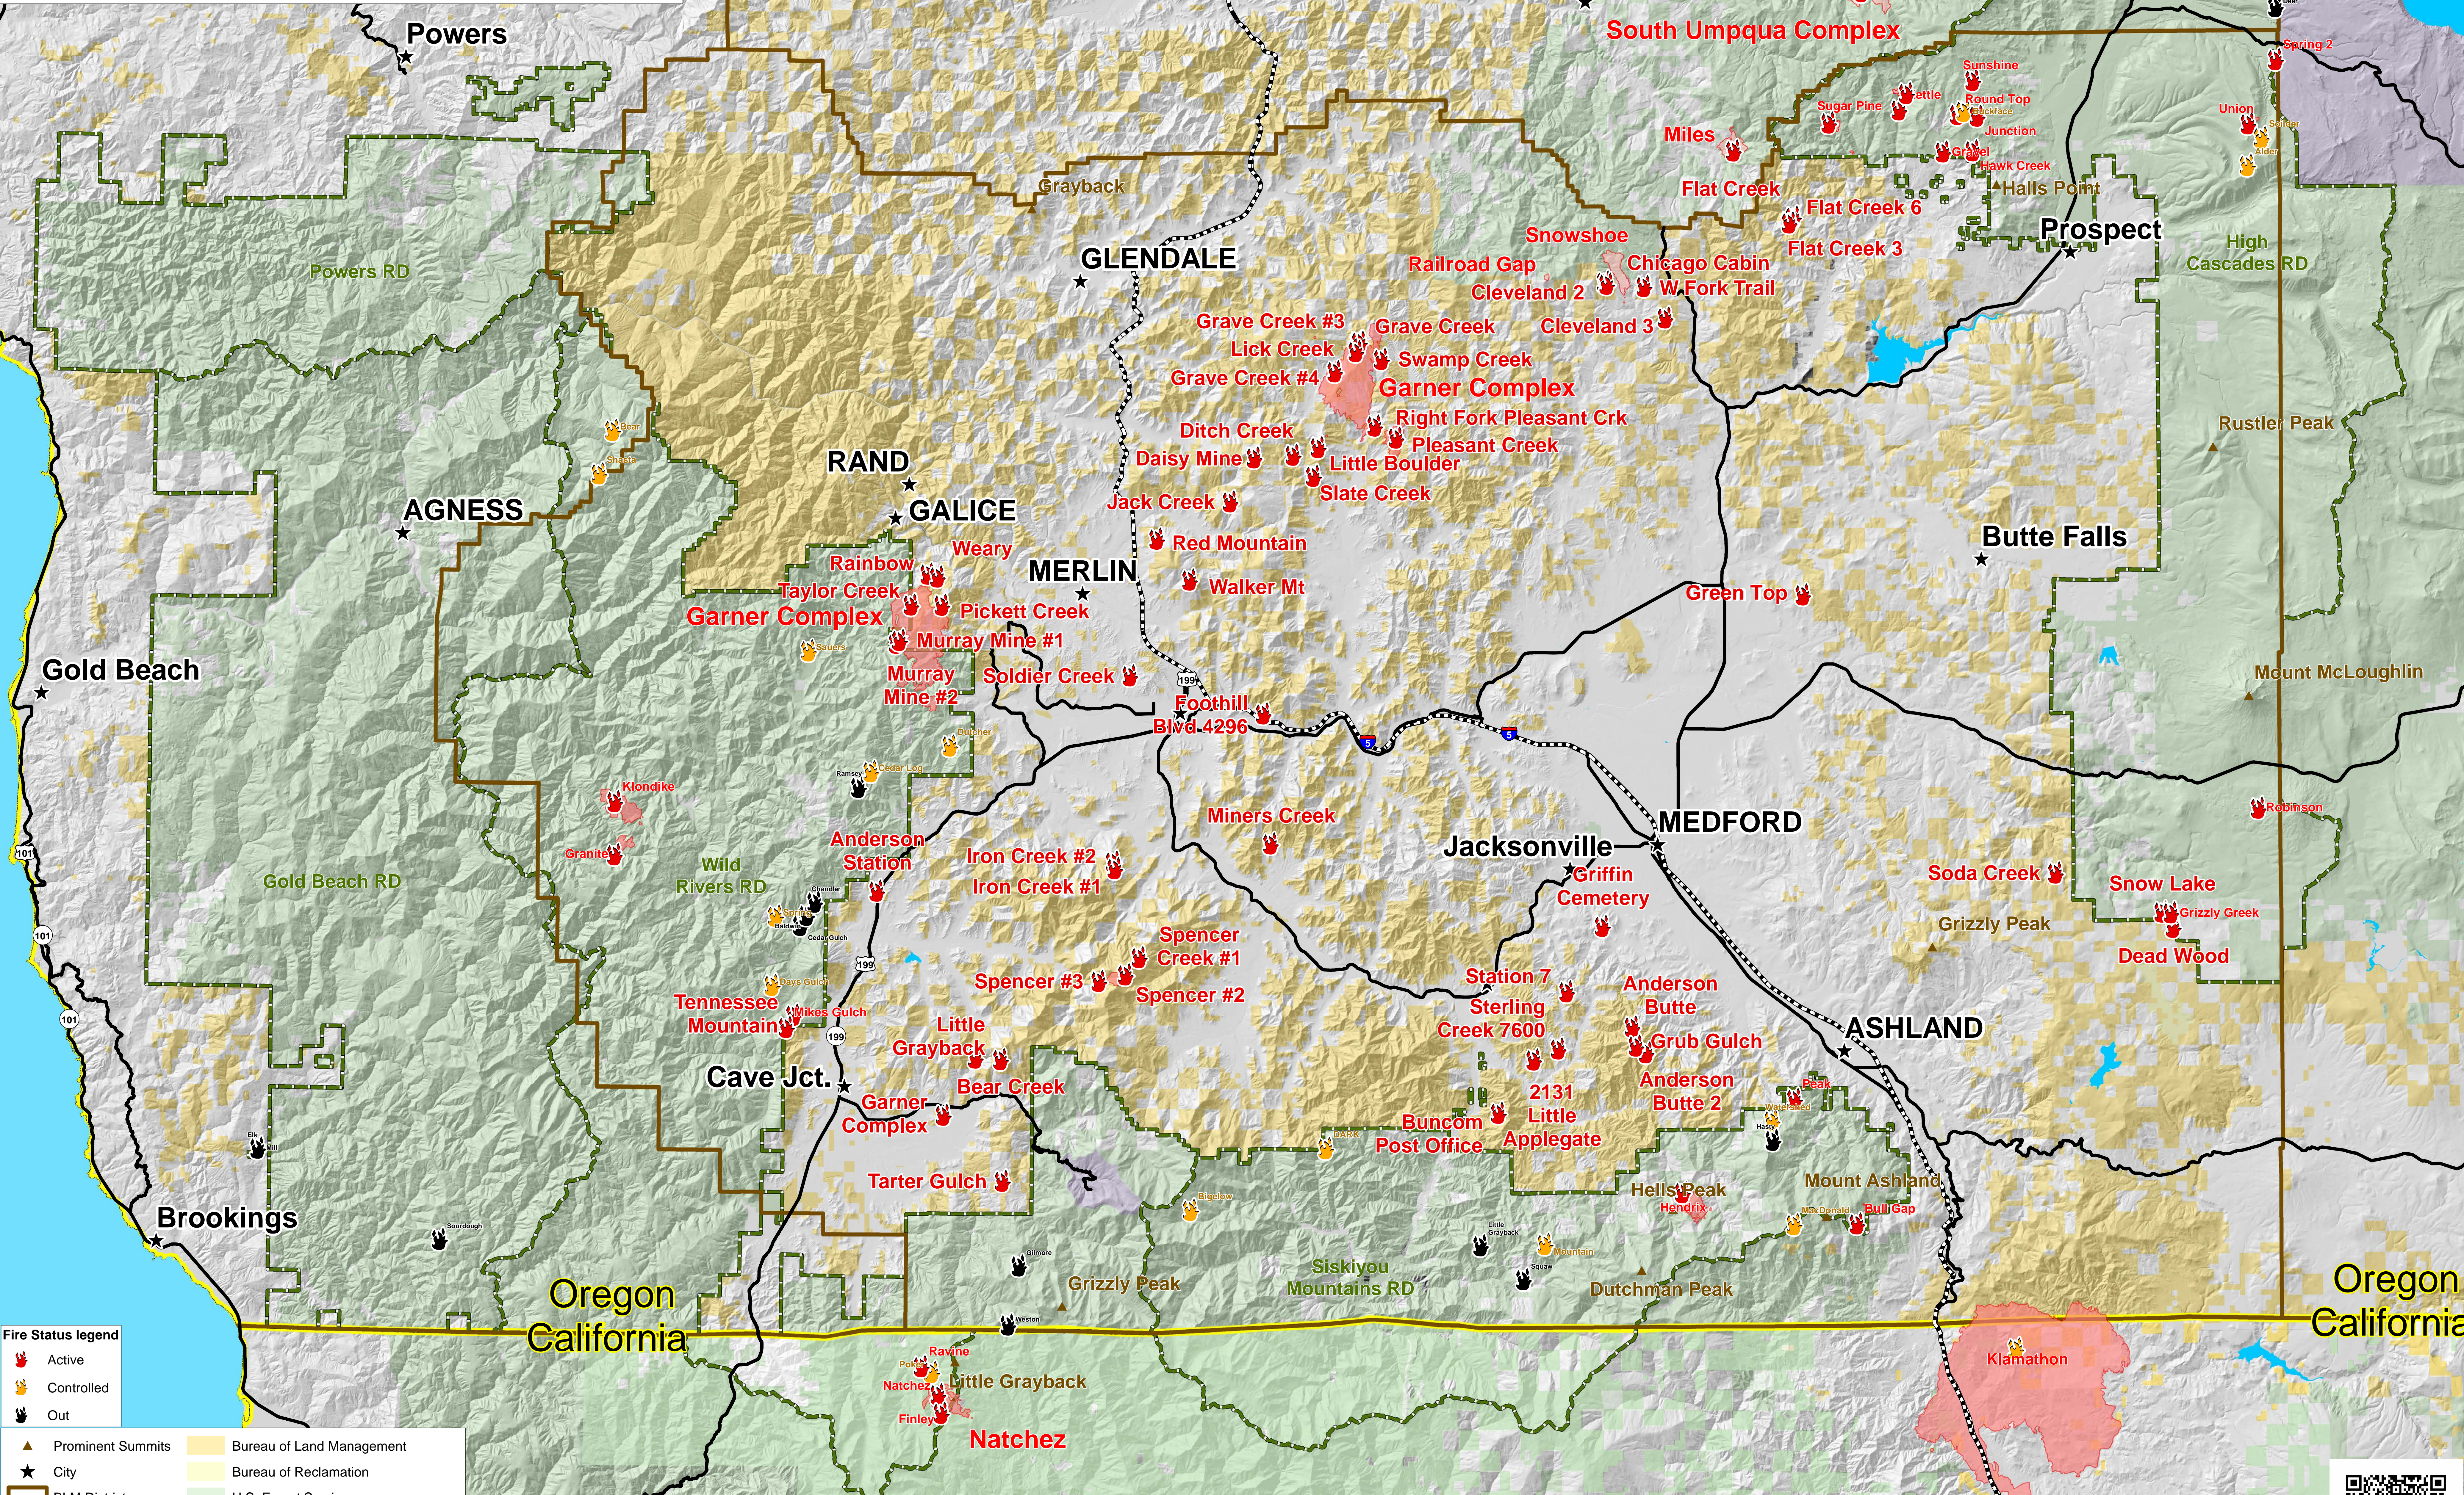

**All Fire Locations
Vicinity Map
July 22, 2018**
**Klamath National Forest
Rogue River-Siskiyou National Forest
Umpqua National Forest
Medford BLM District**

Fire Status Legend

- Active
- Controlled
- Out

Legend

- Prominent Summits
- City
- BLM Districts
- Ranger District
- State Boundaries
- Klamathon Perimeter
- Bureau of Land Management
- Bureau of Reclamation
- U.S. Forest Service
- U.S. National Park Service
- State, Private, Local Govt, and Private

Created by:
 stclark@blm.gov
 dassali@fs.fed.us
 gisspec2017@gmail.com
 juergs@firenet.gov

Scan to Download Map