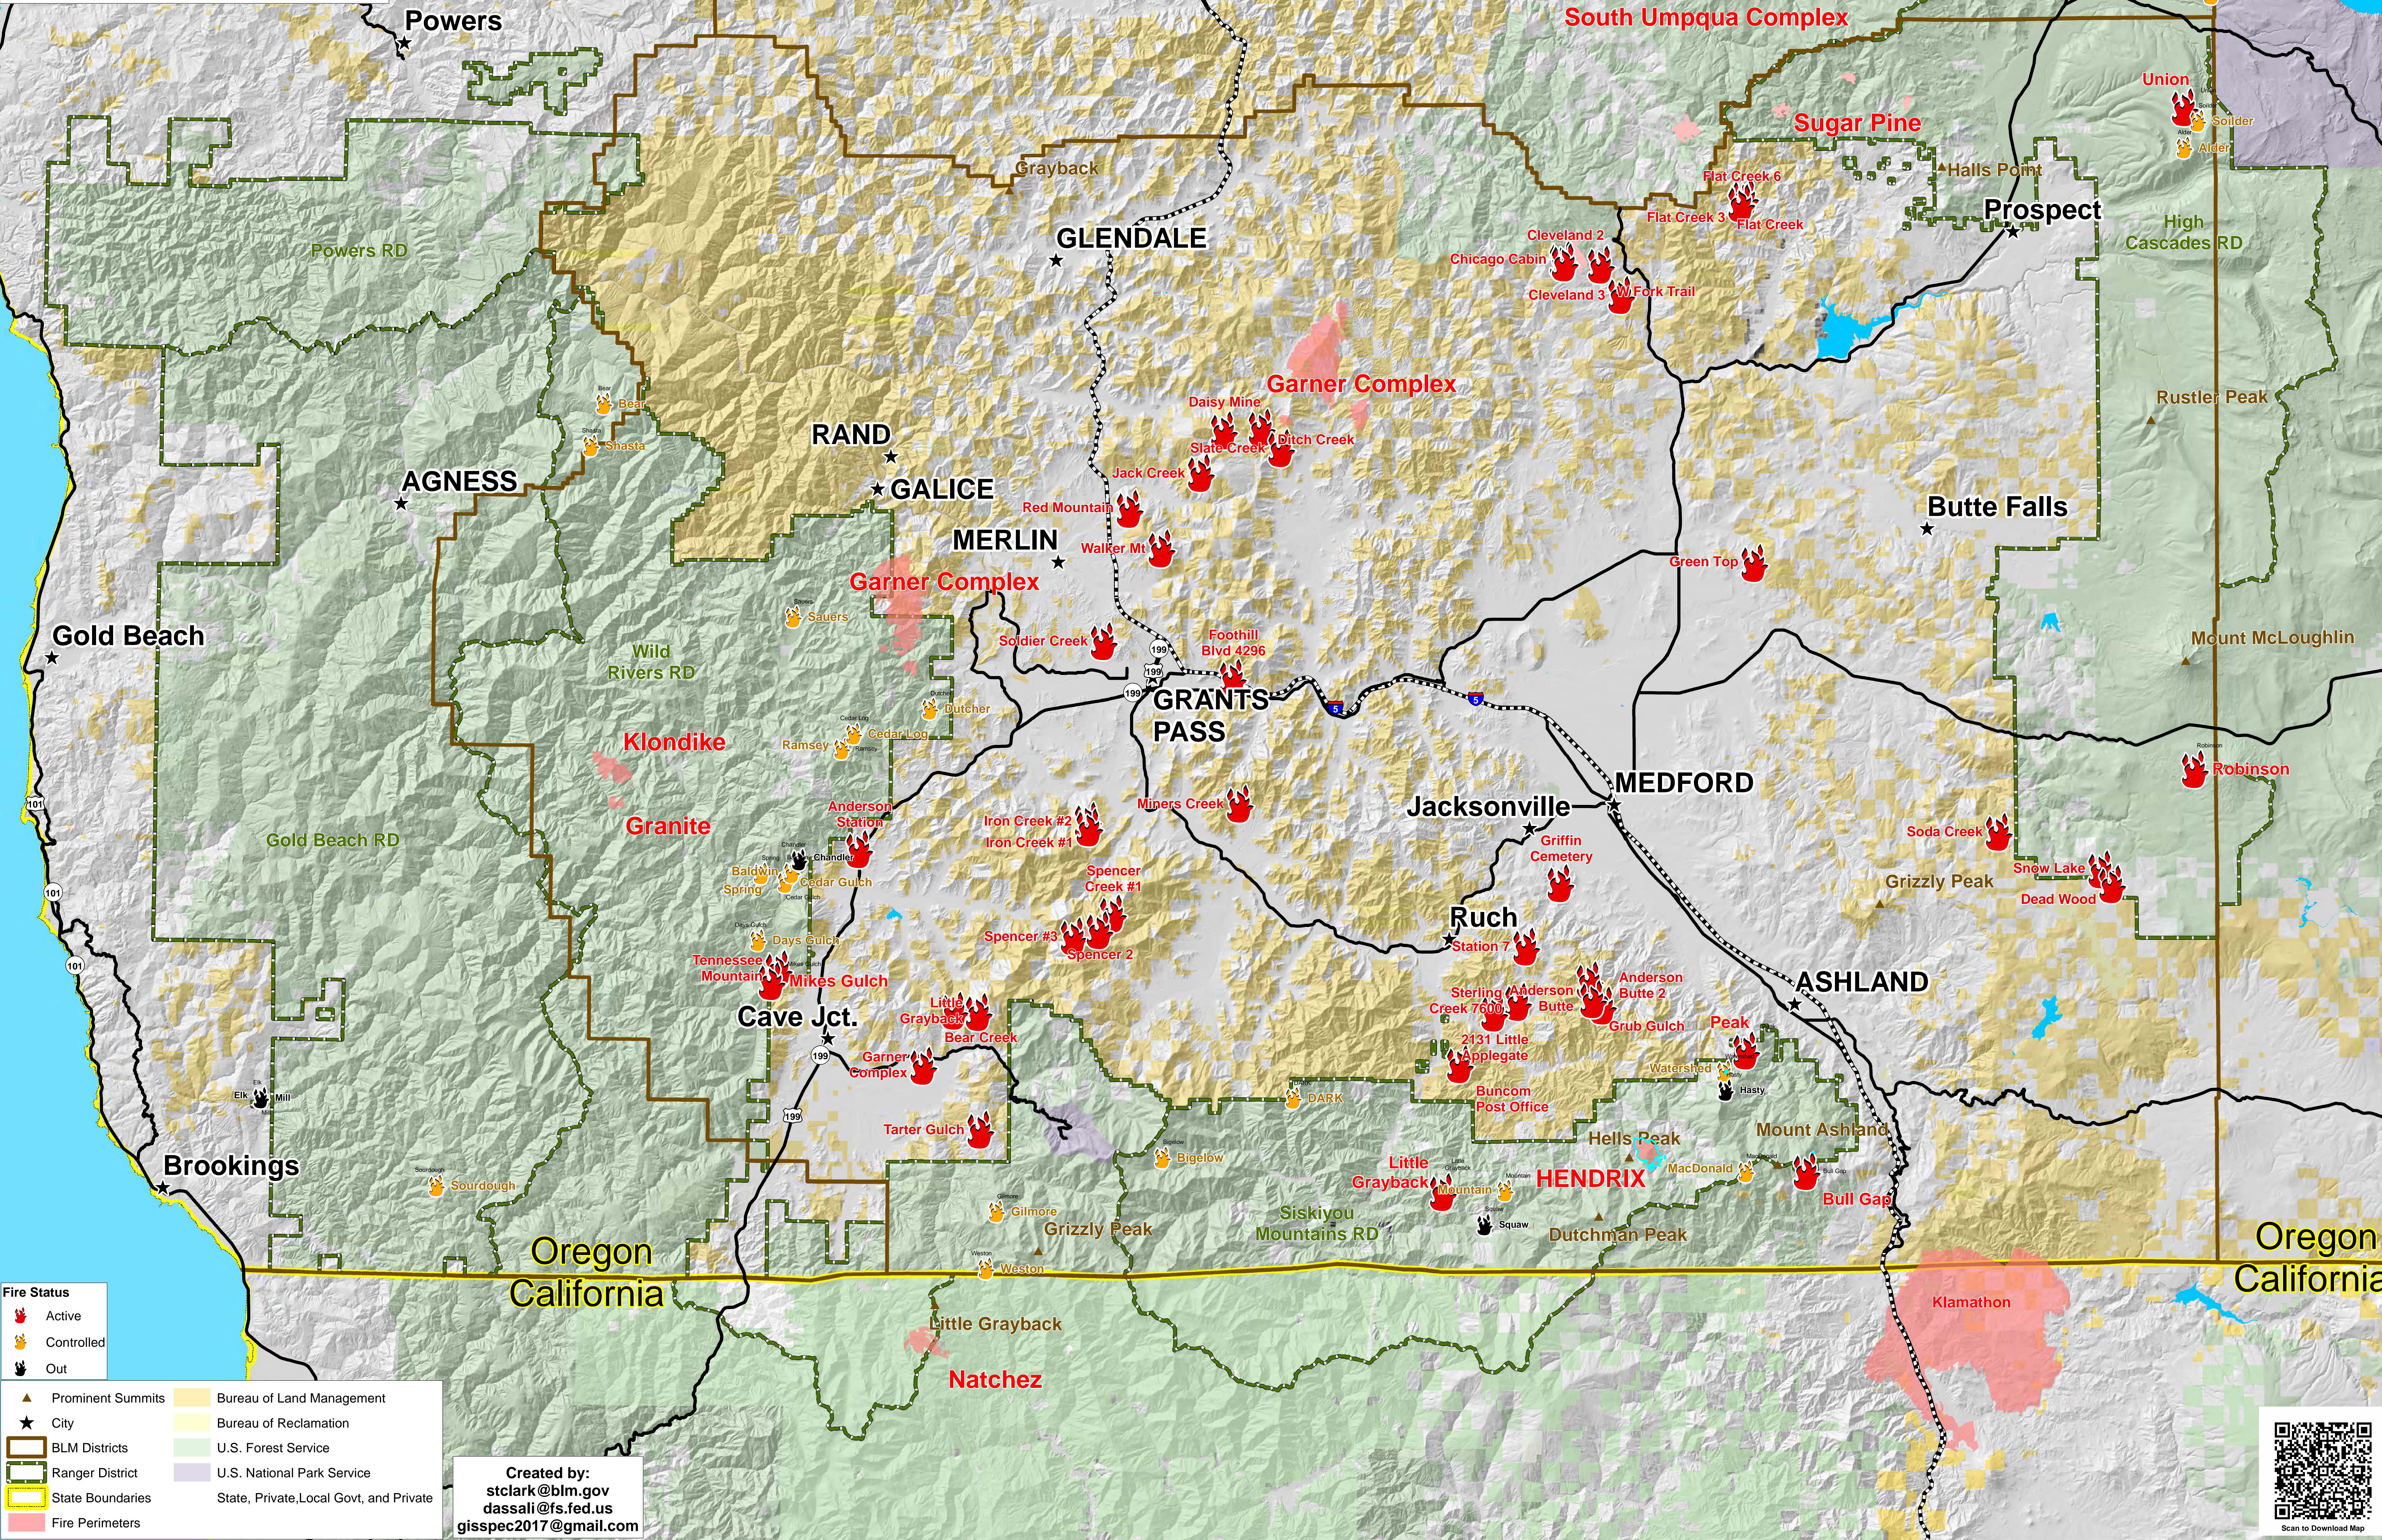

**All Fire Locations  
Vicinity Map  
July 22, 2018  
Rogue River-Siskiyou  
National Forest  
Medford BLM  
District**

**Fire Status**

- Active
- Controlled
- Out

**Legend**

- Prominent Summits
- Bureau of Land Management
- City
- Bureau of Reclamation
- BLM Districts
- U.S. Forest Service
- Ranger District
- U.S. National Park Service
- State Boundaries
- State, Private, Local Govt, and Private
- Fire Perimeters

Created by:  
stclark@blm.gov  
dassali@fs.fed.us  
gisspec2017@gmail.com

Scan to Download Map