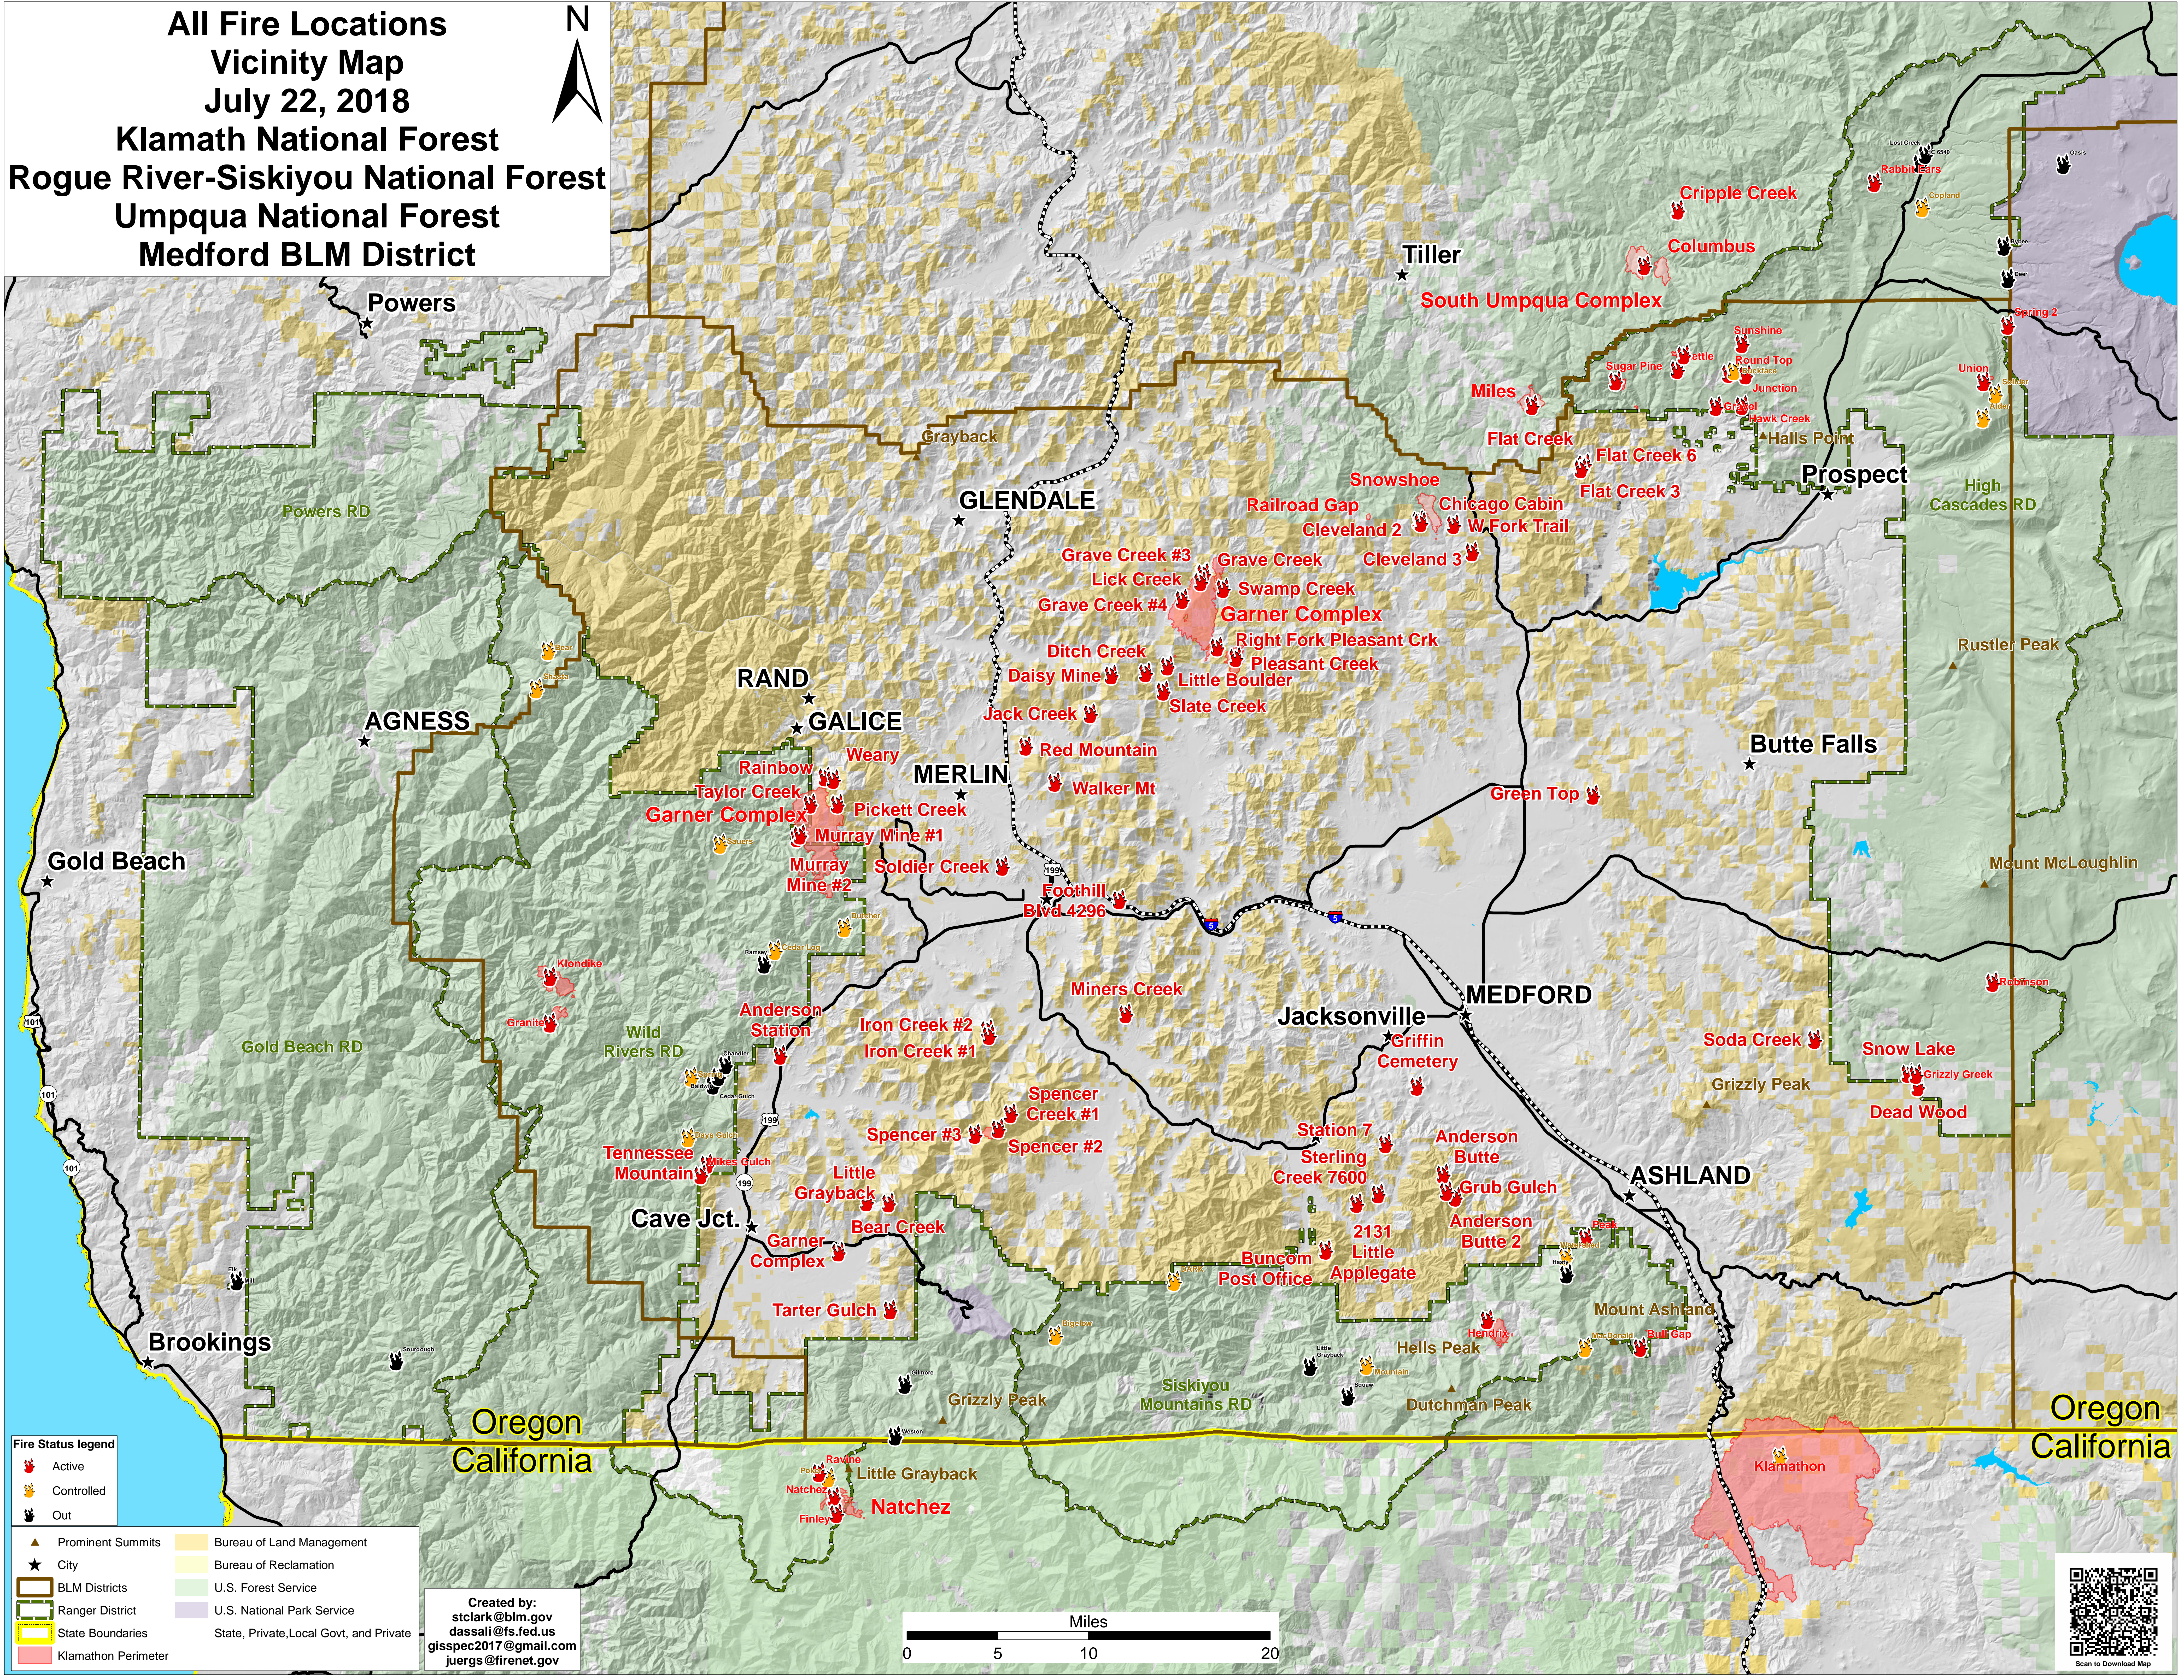

**All Fire Locations
Vicinity Map
July 22, 2018**

**Klamath National Forest
Rogue River-Siskiyou National Forest
Umpqua National Forest
Medford BLM District**

Fire Status Legend

- Active
- Controlled
- Out

Legend

- Prominent Summits
- City
- BLM Districts
- Ranger District
- State Boundaries
- Klamathon Perimeter
- Bureau of Land Management
- Bureau of Reclamation
- U.S. Forest Service
- U.S. National Park Service
- State, Private, Local Govt, and Private