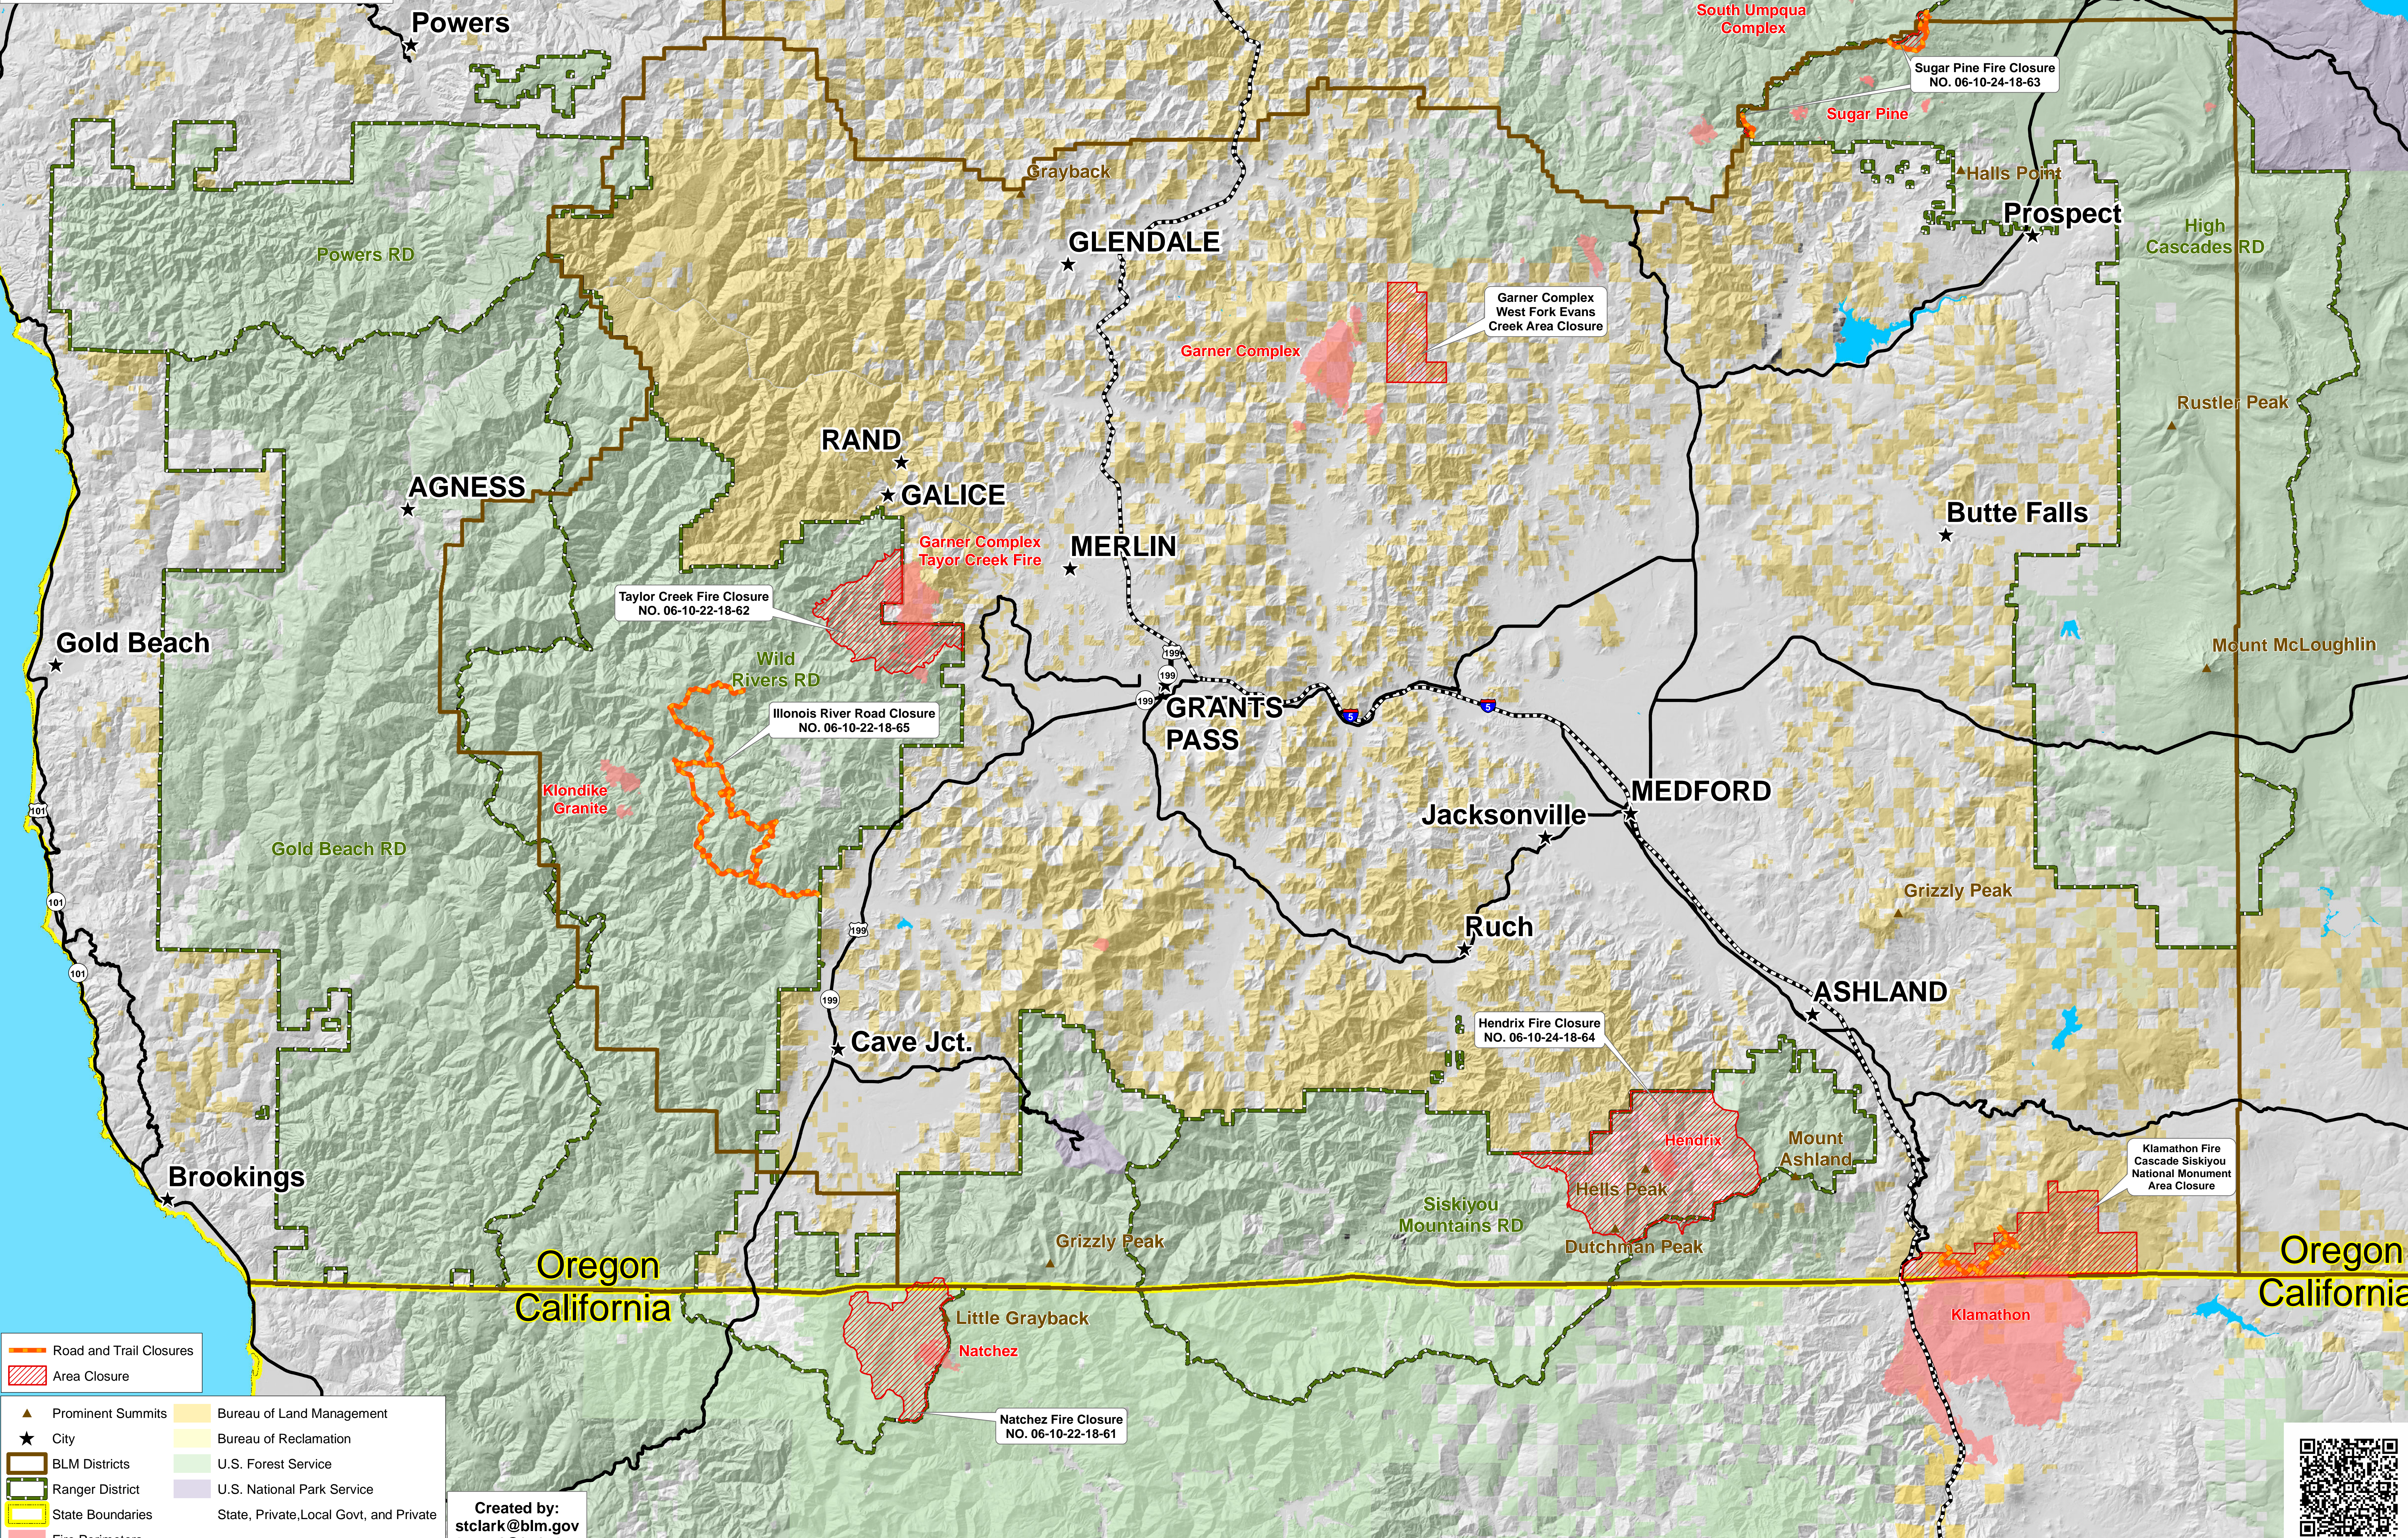

**All Fire Closures  
Vicinity Map  
July 22, 2018  
Rogue River-Siskiyou  
National Forest  
Medford BLM  
District**

|                         |   |
|-------------------------|---|
| Road and Trail Closures | Bureau of Land Management               |
| Area Closure            | Bureau of Reclamation                   |
| Prominent Summits       | U.S. Forest Service                     |
| City                    | U.S. National Park Service              |
| BLM Districts           | State, Private, Local Govt, and Private |
| Ranger District         |   |
| State Boundaries        |   |
| Fire Perimeters         |   |

Created by:  
stclark@blm.gov  
dassali@fs.fed.us

Scan to Download Map