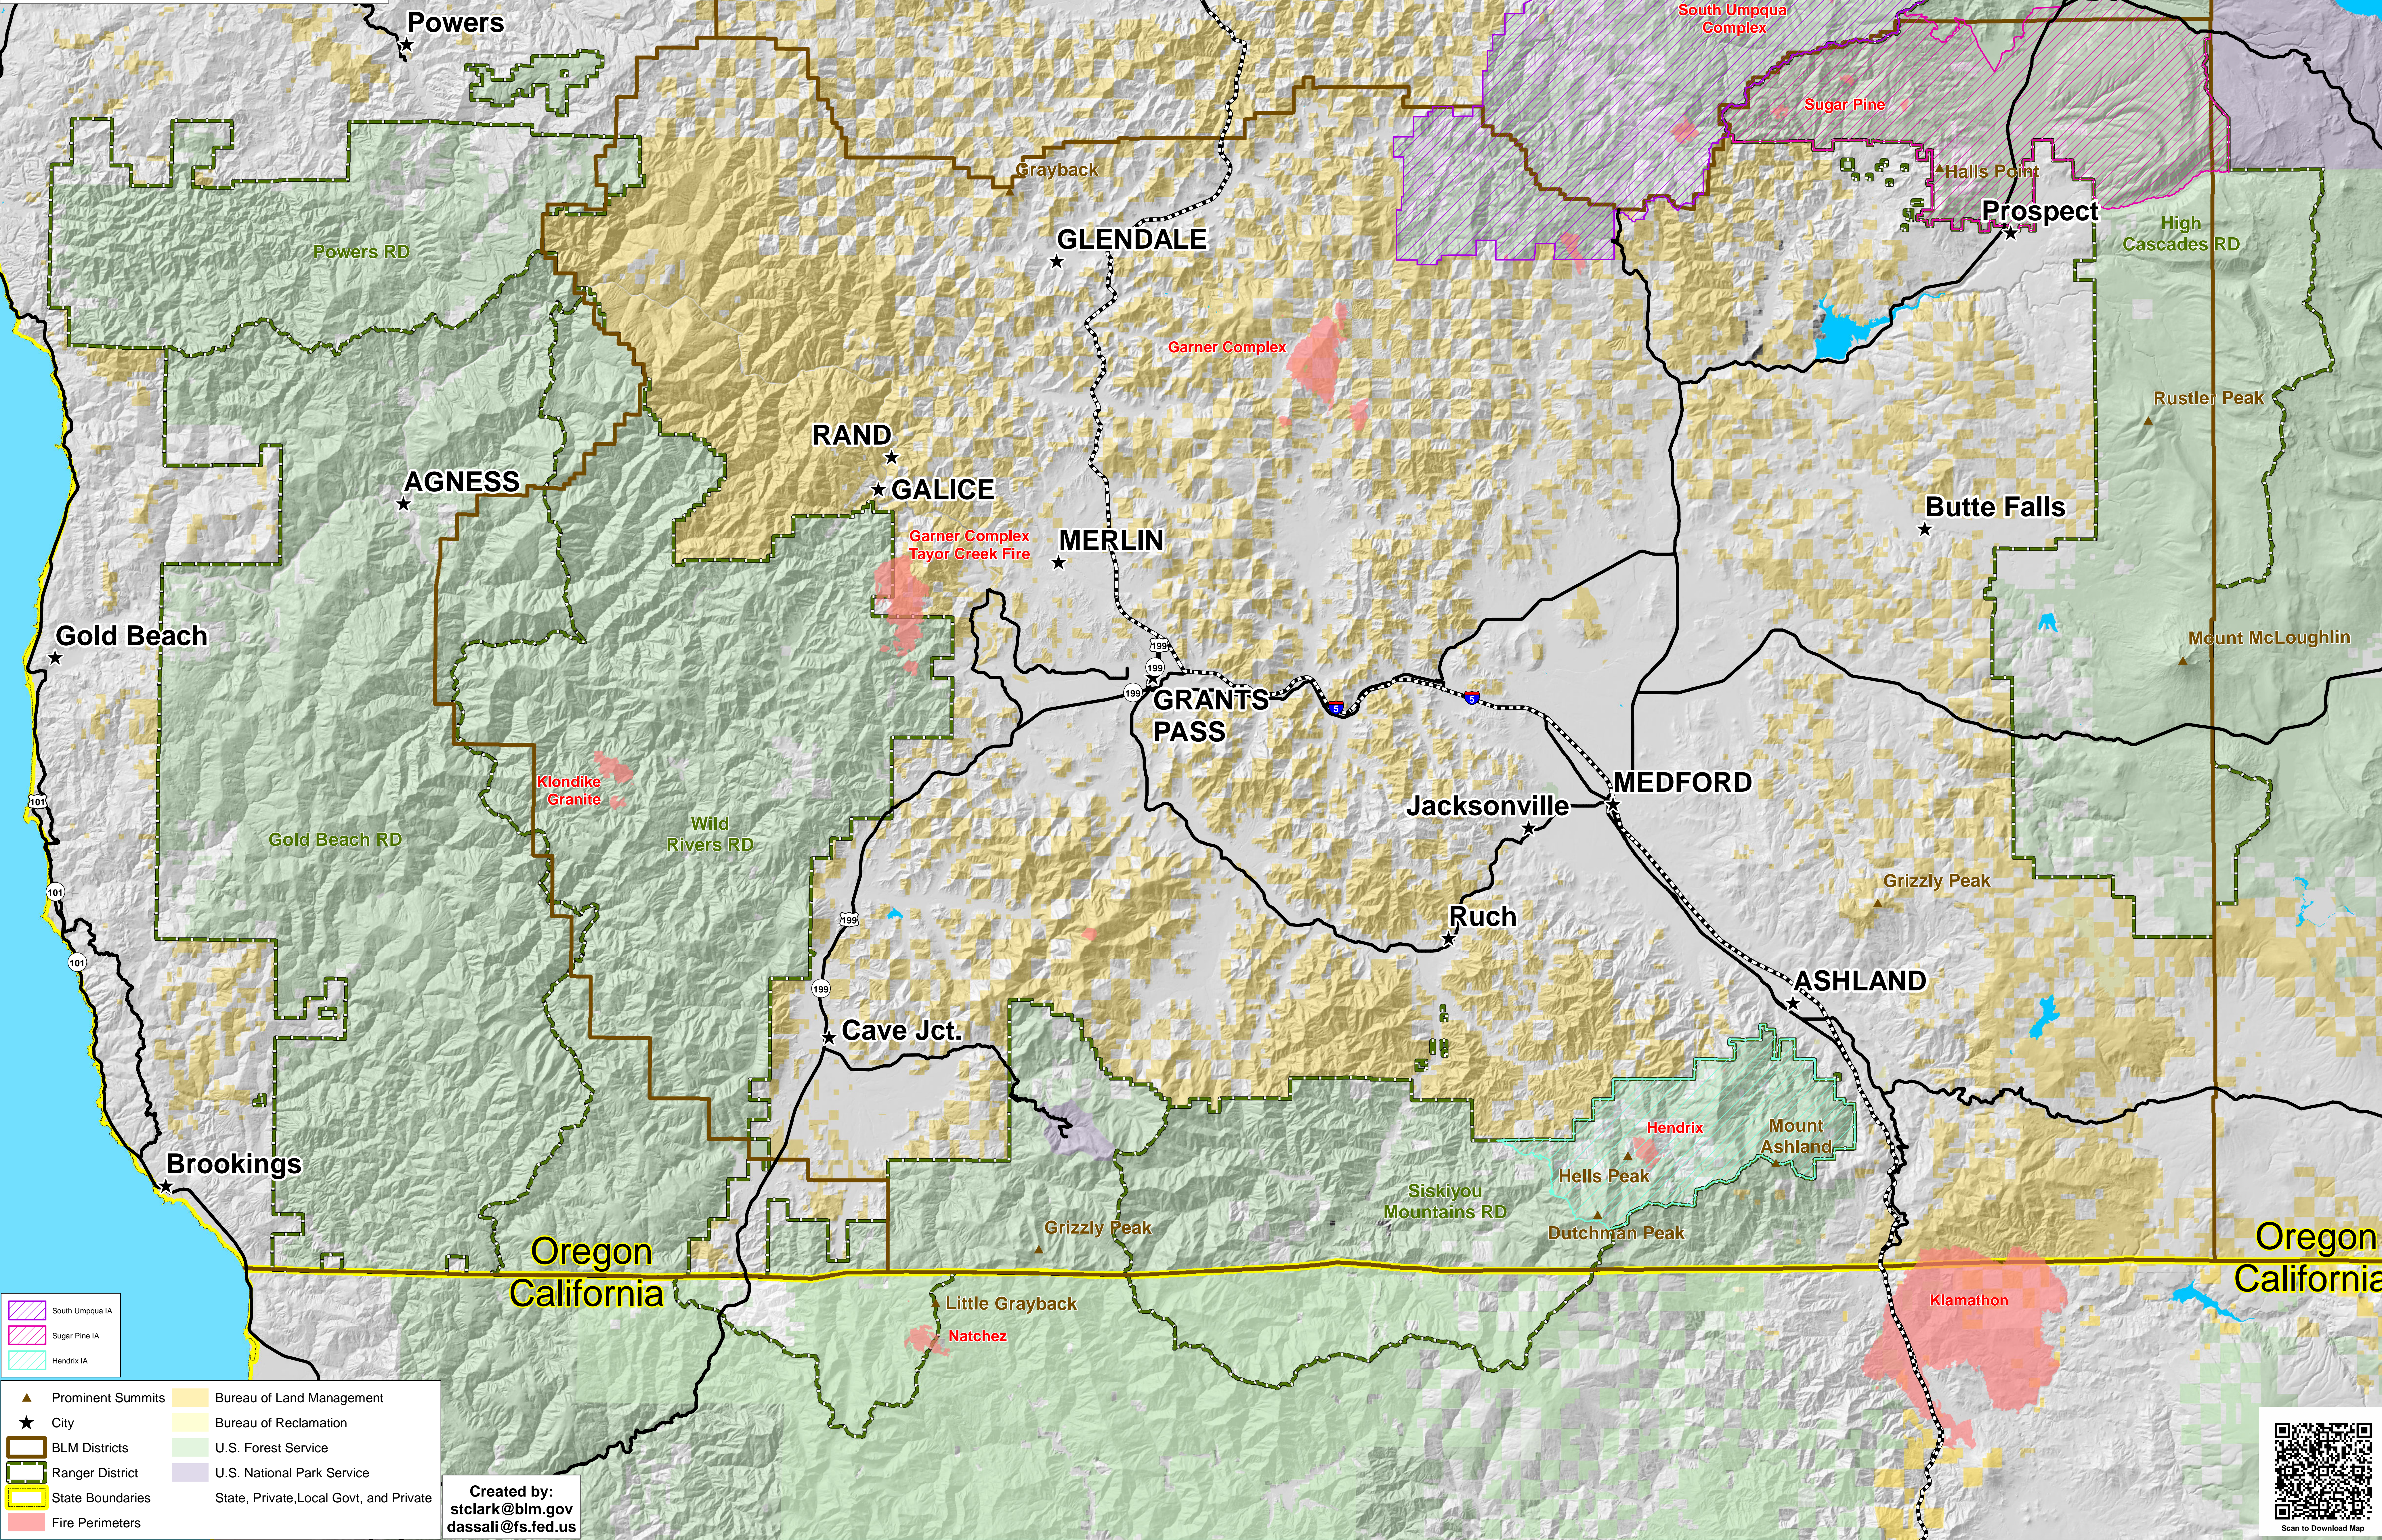

**IA Boundaries
Vicinity Map
July 22, 2018
Rogue River-Siskiyou
National Forest
Medford BLM
District**

South Umpqua IA	Bureau of Land Management
Sugar Pine IA	Bureau of Reclamation
Hendrix IA	U.S. Forest Service
Prominent Summits	U.S. National Park Service
City	State, Private, Local Govt, and Private
BLM Districts	
Ranger District	
State Boundaries	
Fire Perimeters	

Created by:
stclark@blm.gov
dassali@fs.fed.us