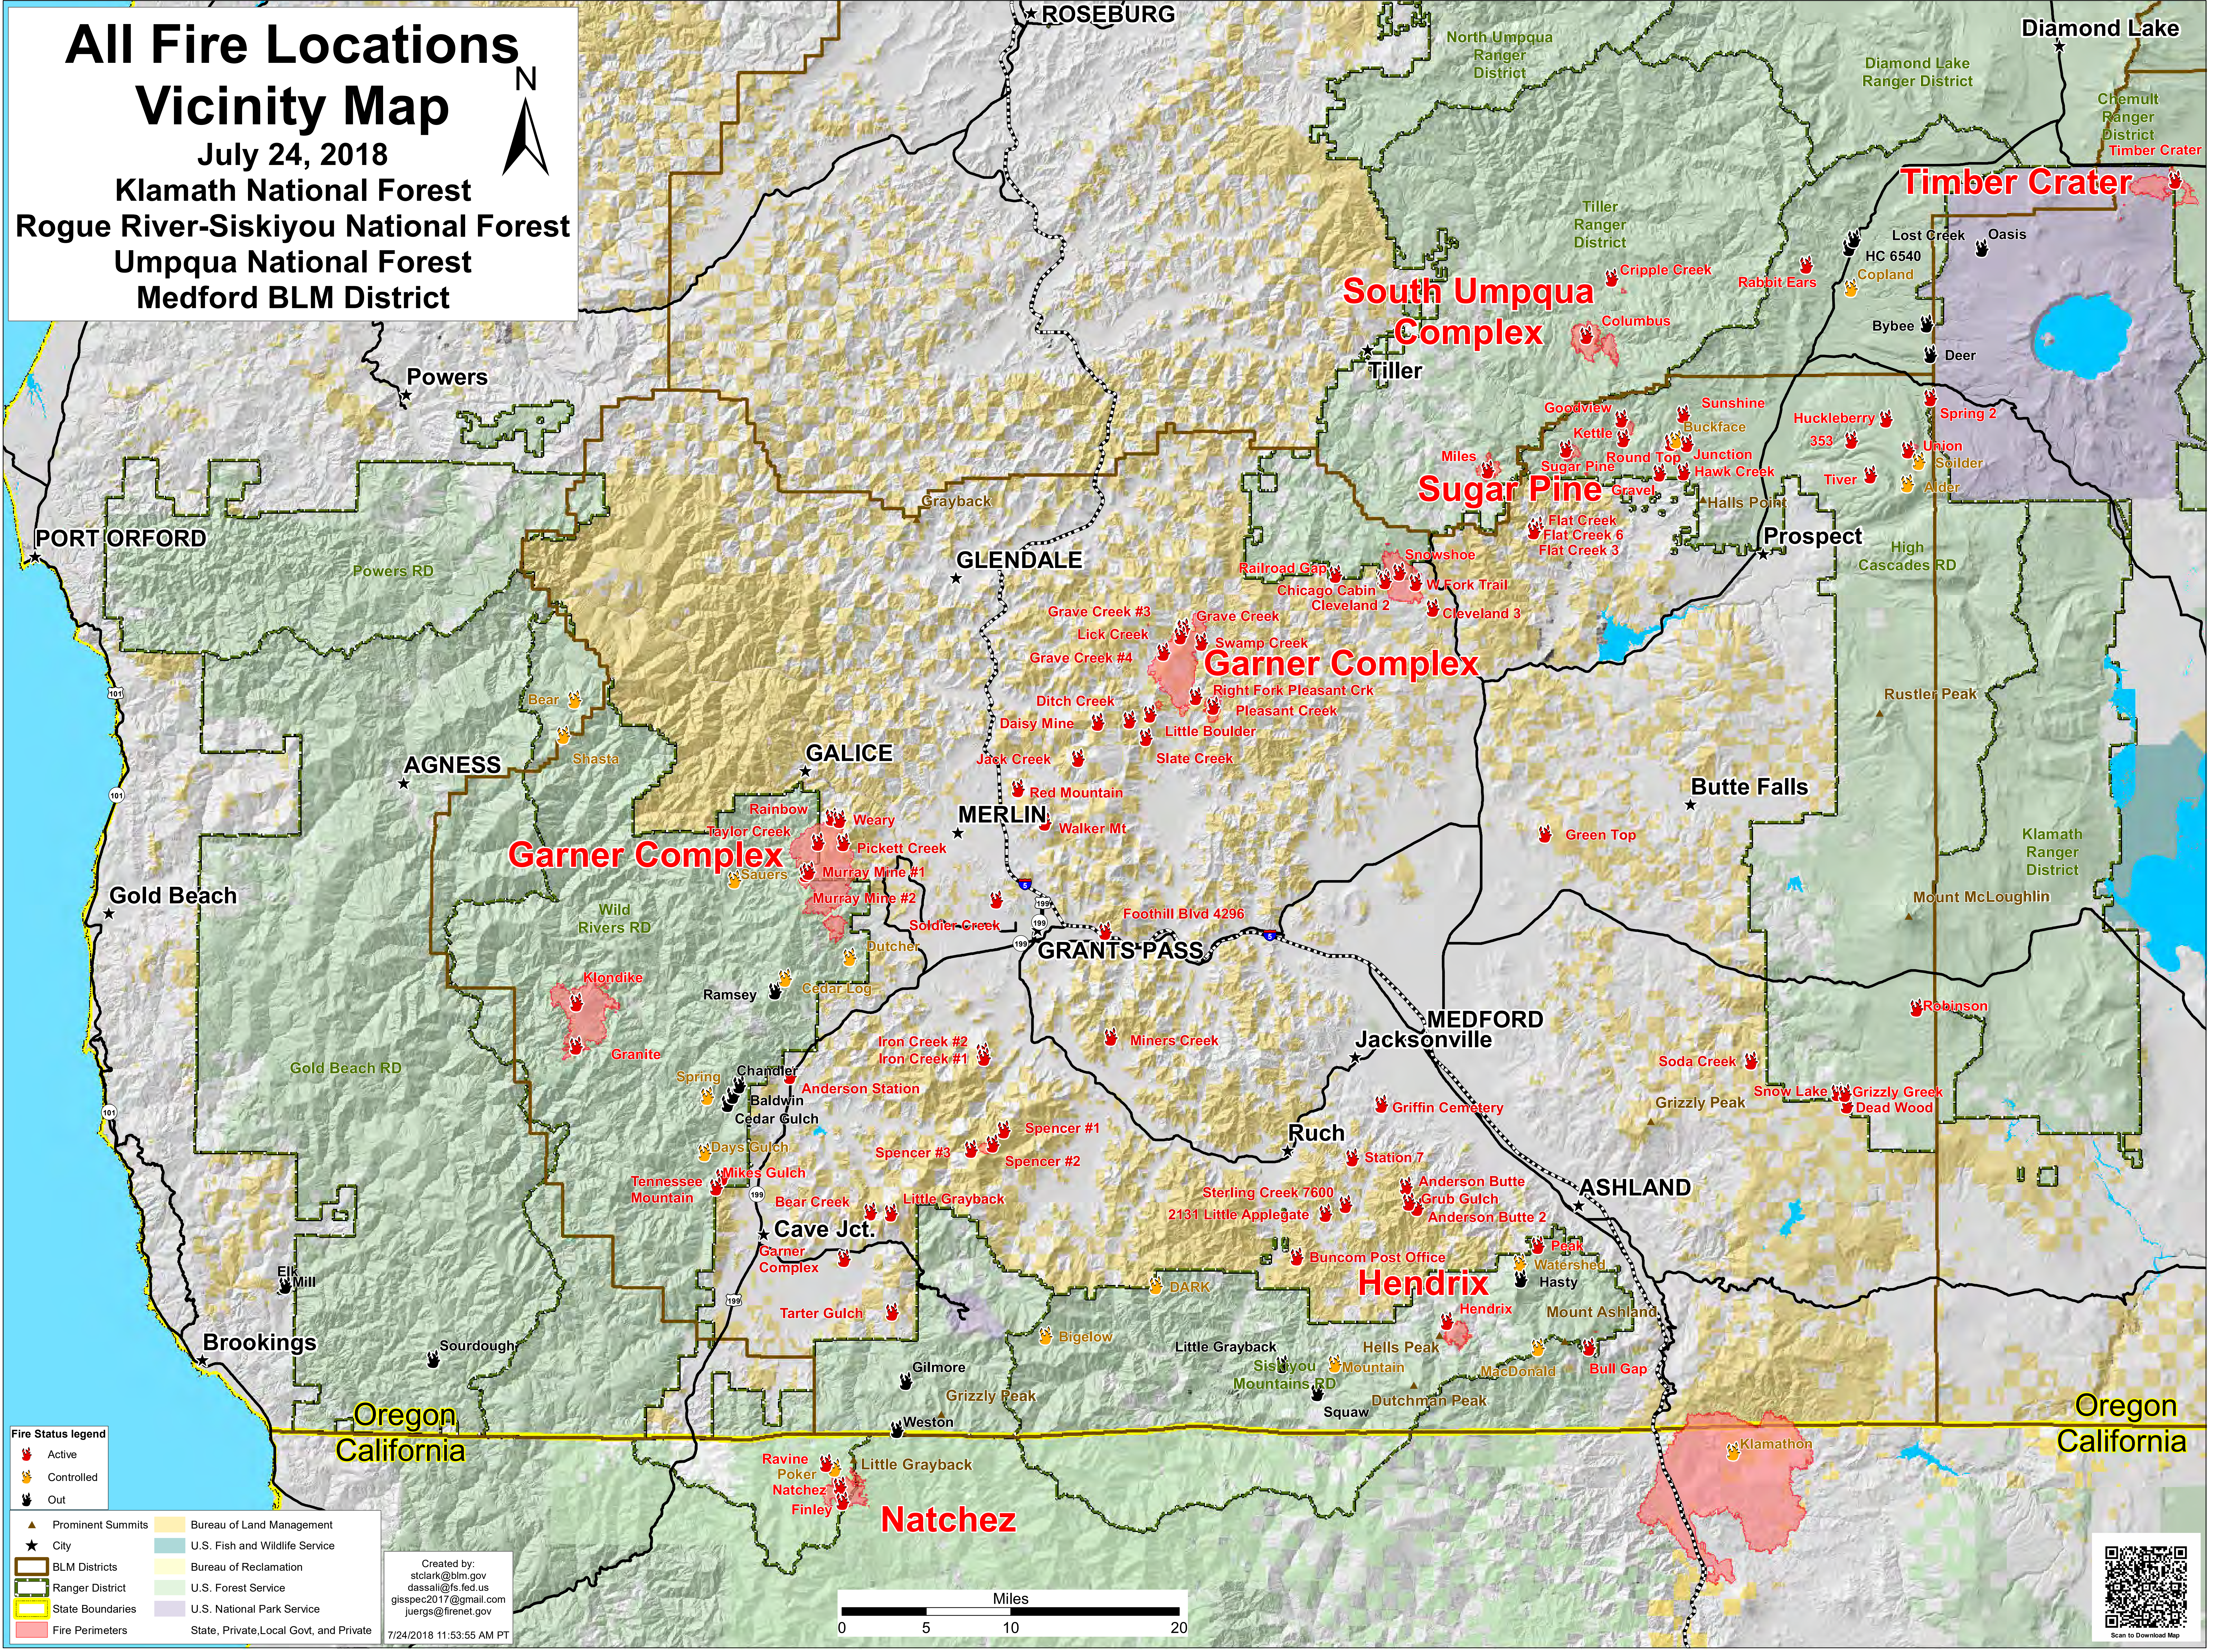

All Fire Locations Vicinity Map

July 24, 2018

Klamath National Forest
Rogue River-Siskiyou National Forest
Umpqua National Forest
Medford BLM District

Fire Status legend

- Active (Red flame icon)
- Controlled (Yellow flame icon)
- Out (Black flame icon)

Legend

- Prominent Summits (Yellow triangle)
- City (Black star)
- BLM Districts (Black outline)
- Ranger District (Green outline)
- State Boundaries (Yellow outline)
- Fire Perimeters (Red outline)
- Bureau of Land Management (Yellow)
- U.S. Fish and Wildlife Service (Light Green)
- Bureau of Reclamation (Light Blue)
- U.S. Forest Service (Light Green)
- U.S. National Park Service (Light Purple)
- State, Private, Local Govt, and Private (Light Purple)