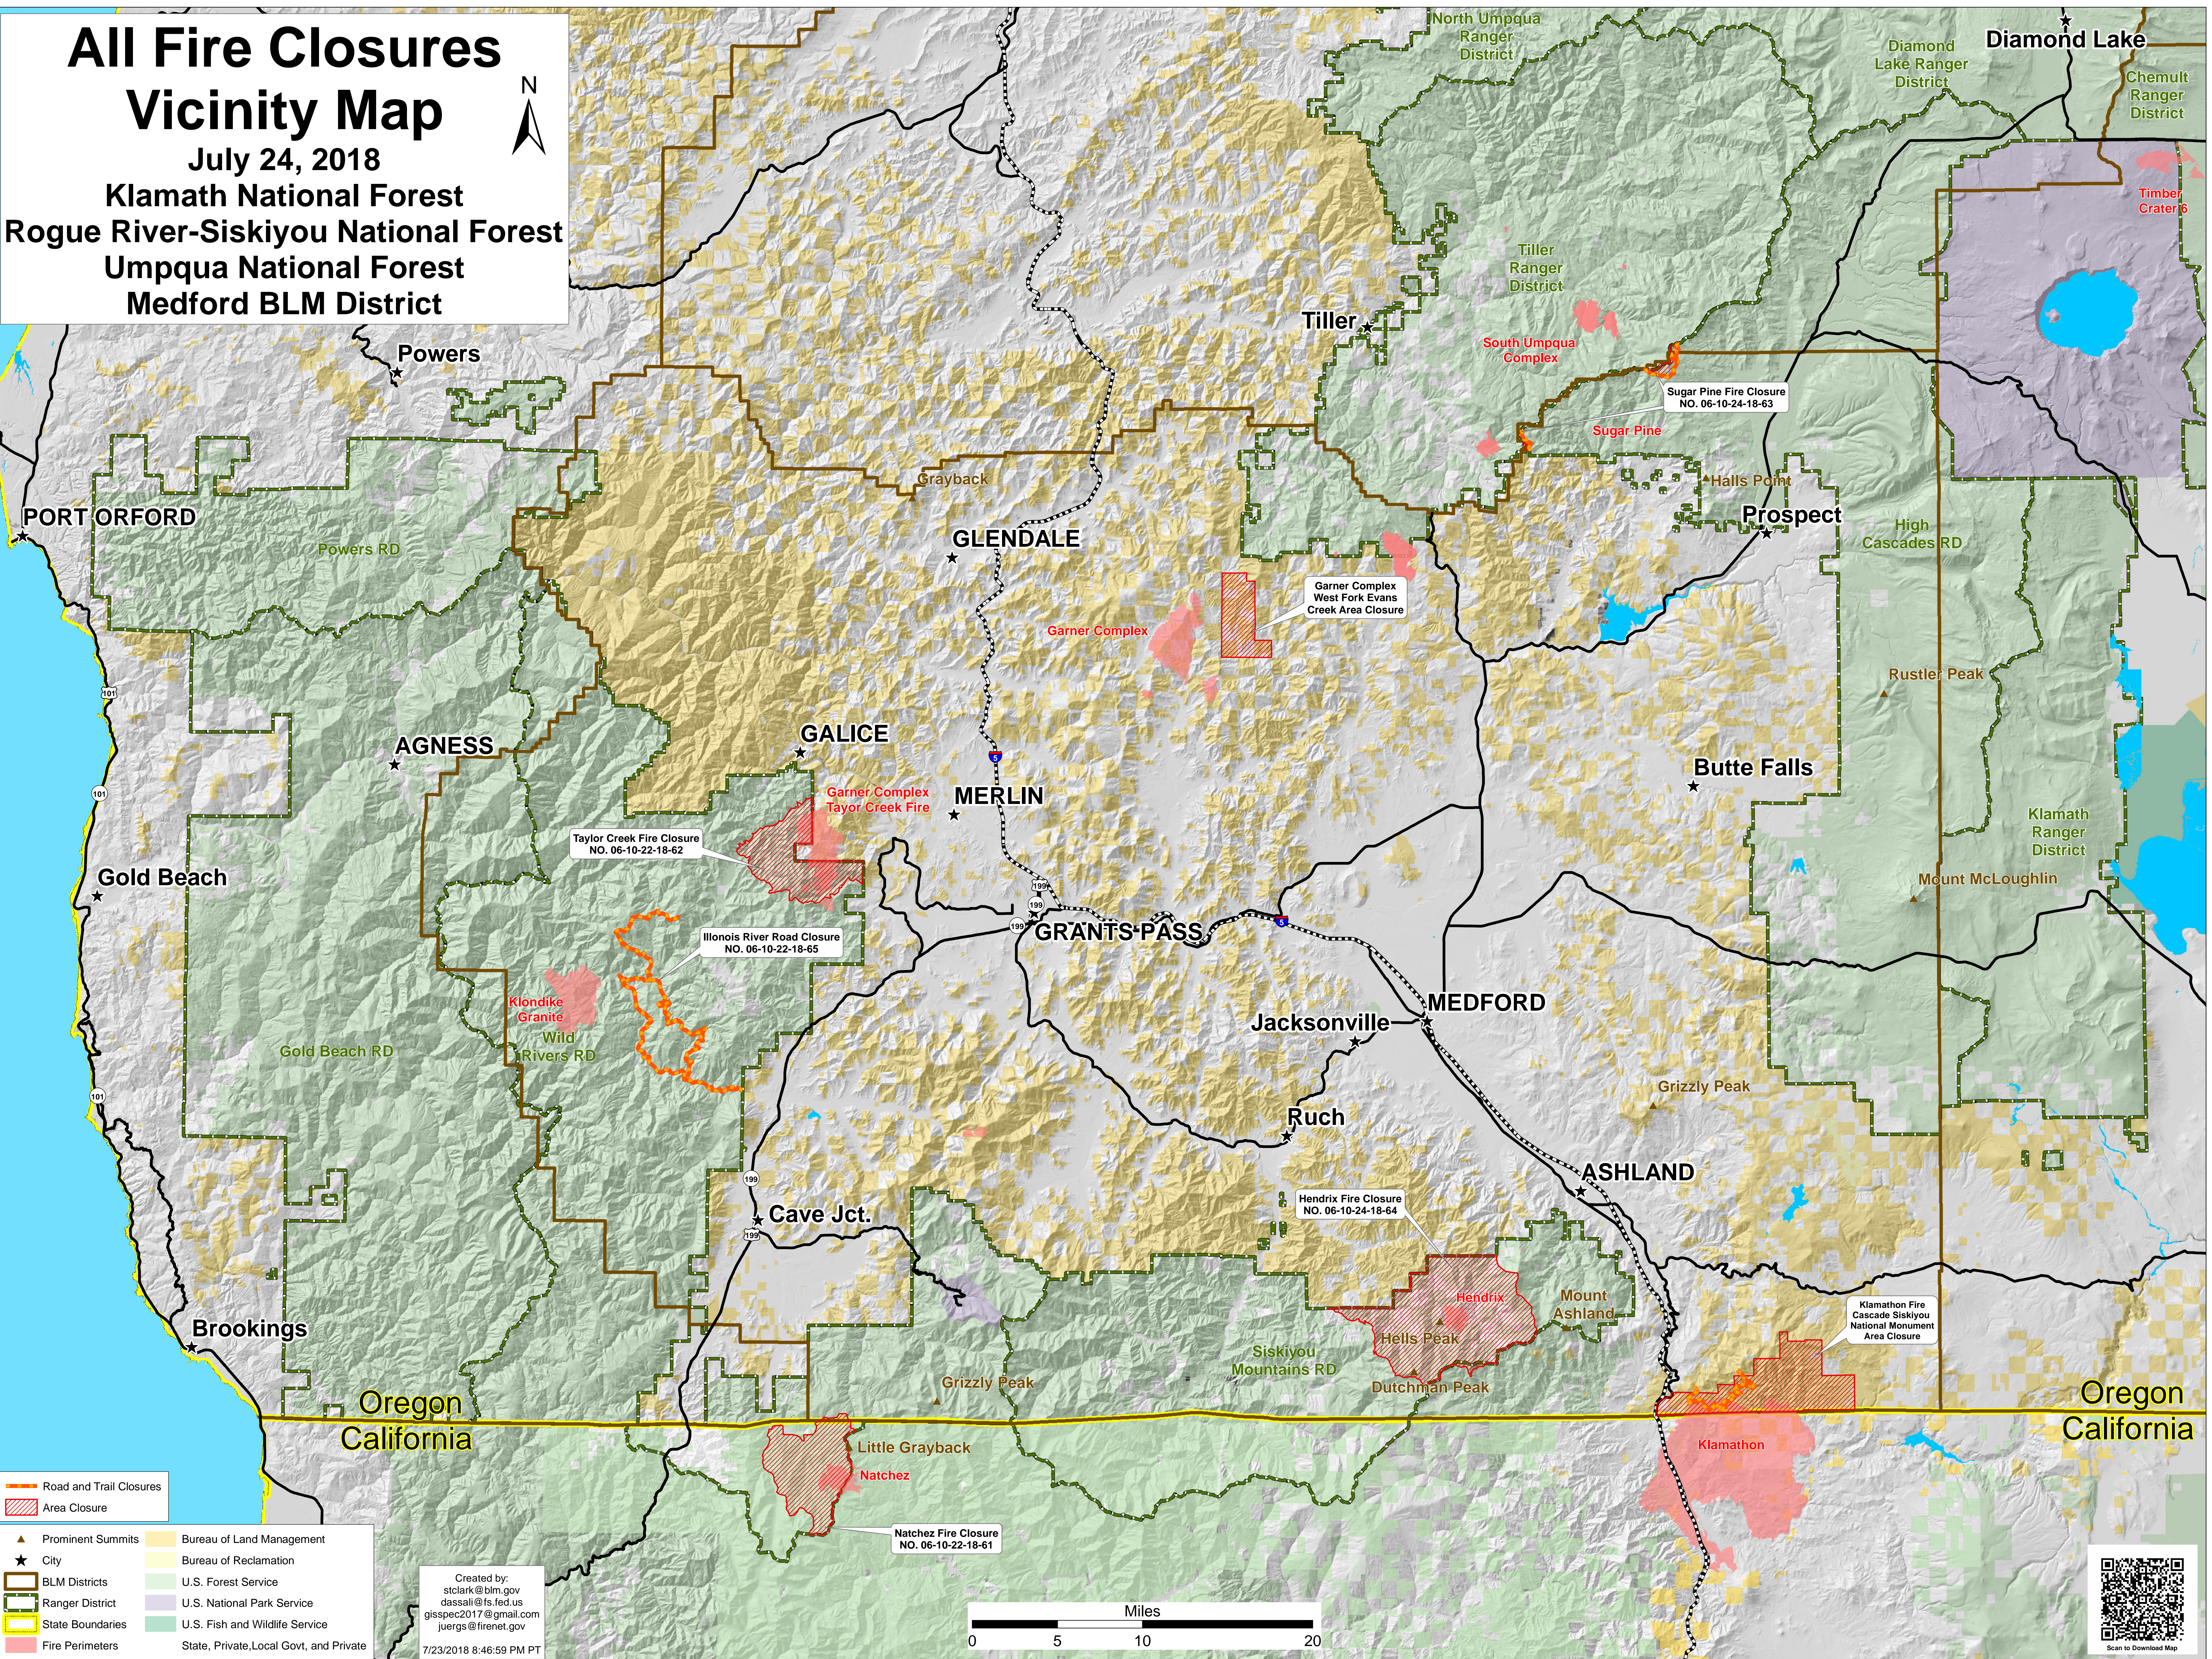

# All Fire Closures Vicinity Map

July 24, 2018

Klamath National Forest  
Rogue River-Siskiyou National Forest  
Umpqua National Forest  
Medford BLM District

Road and Trail Closures	Bureau of Land Management
Area Closure	Bureau of Reclamation
Prominent Summits	U.S. Forest Service
City	U.S. National Park Service
BLM Districts	U.S. Fish and Wildlife Service
Ranger District	State, Private, Local Govt, and Private
State Boundaries	
Fire Perimeters	