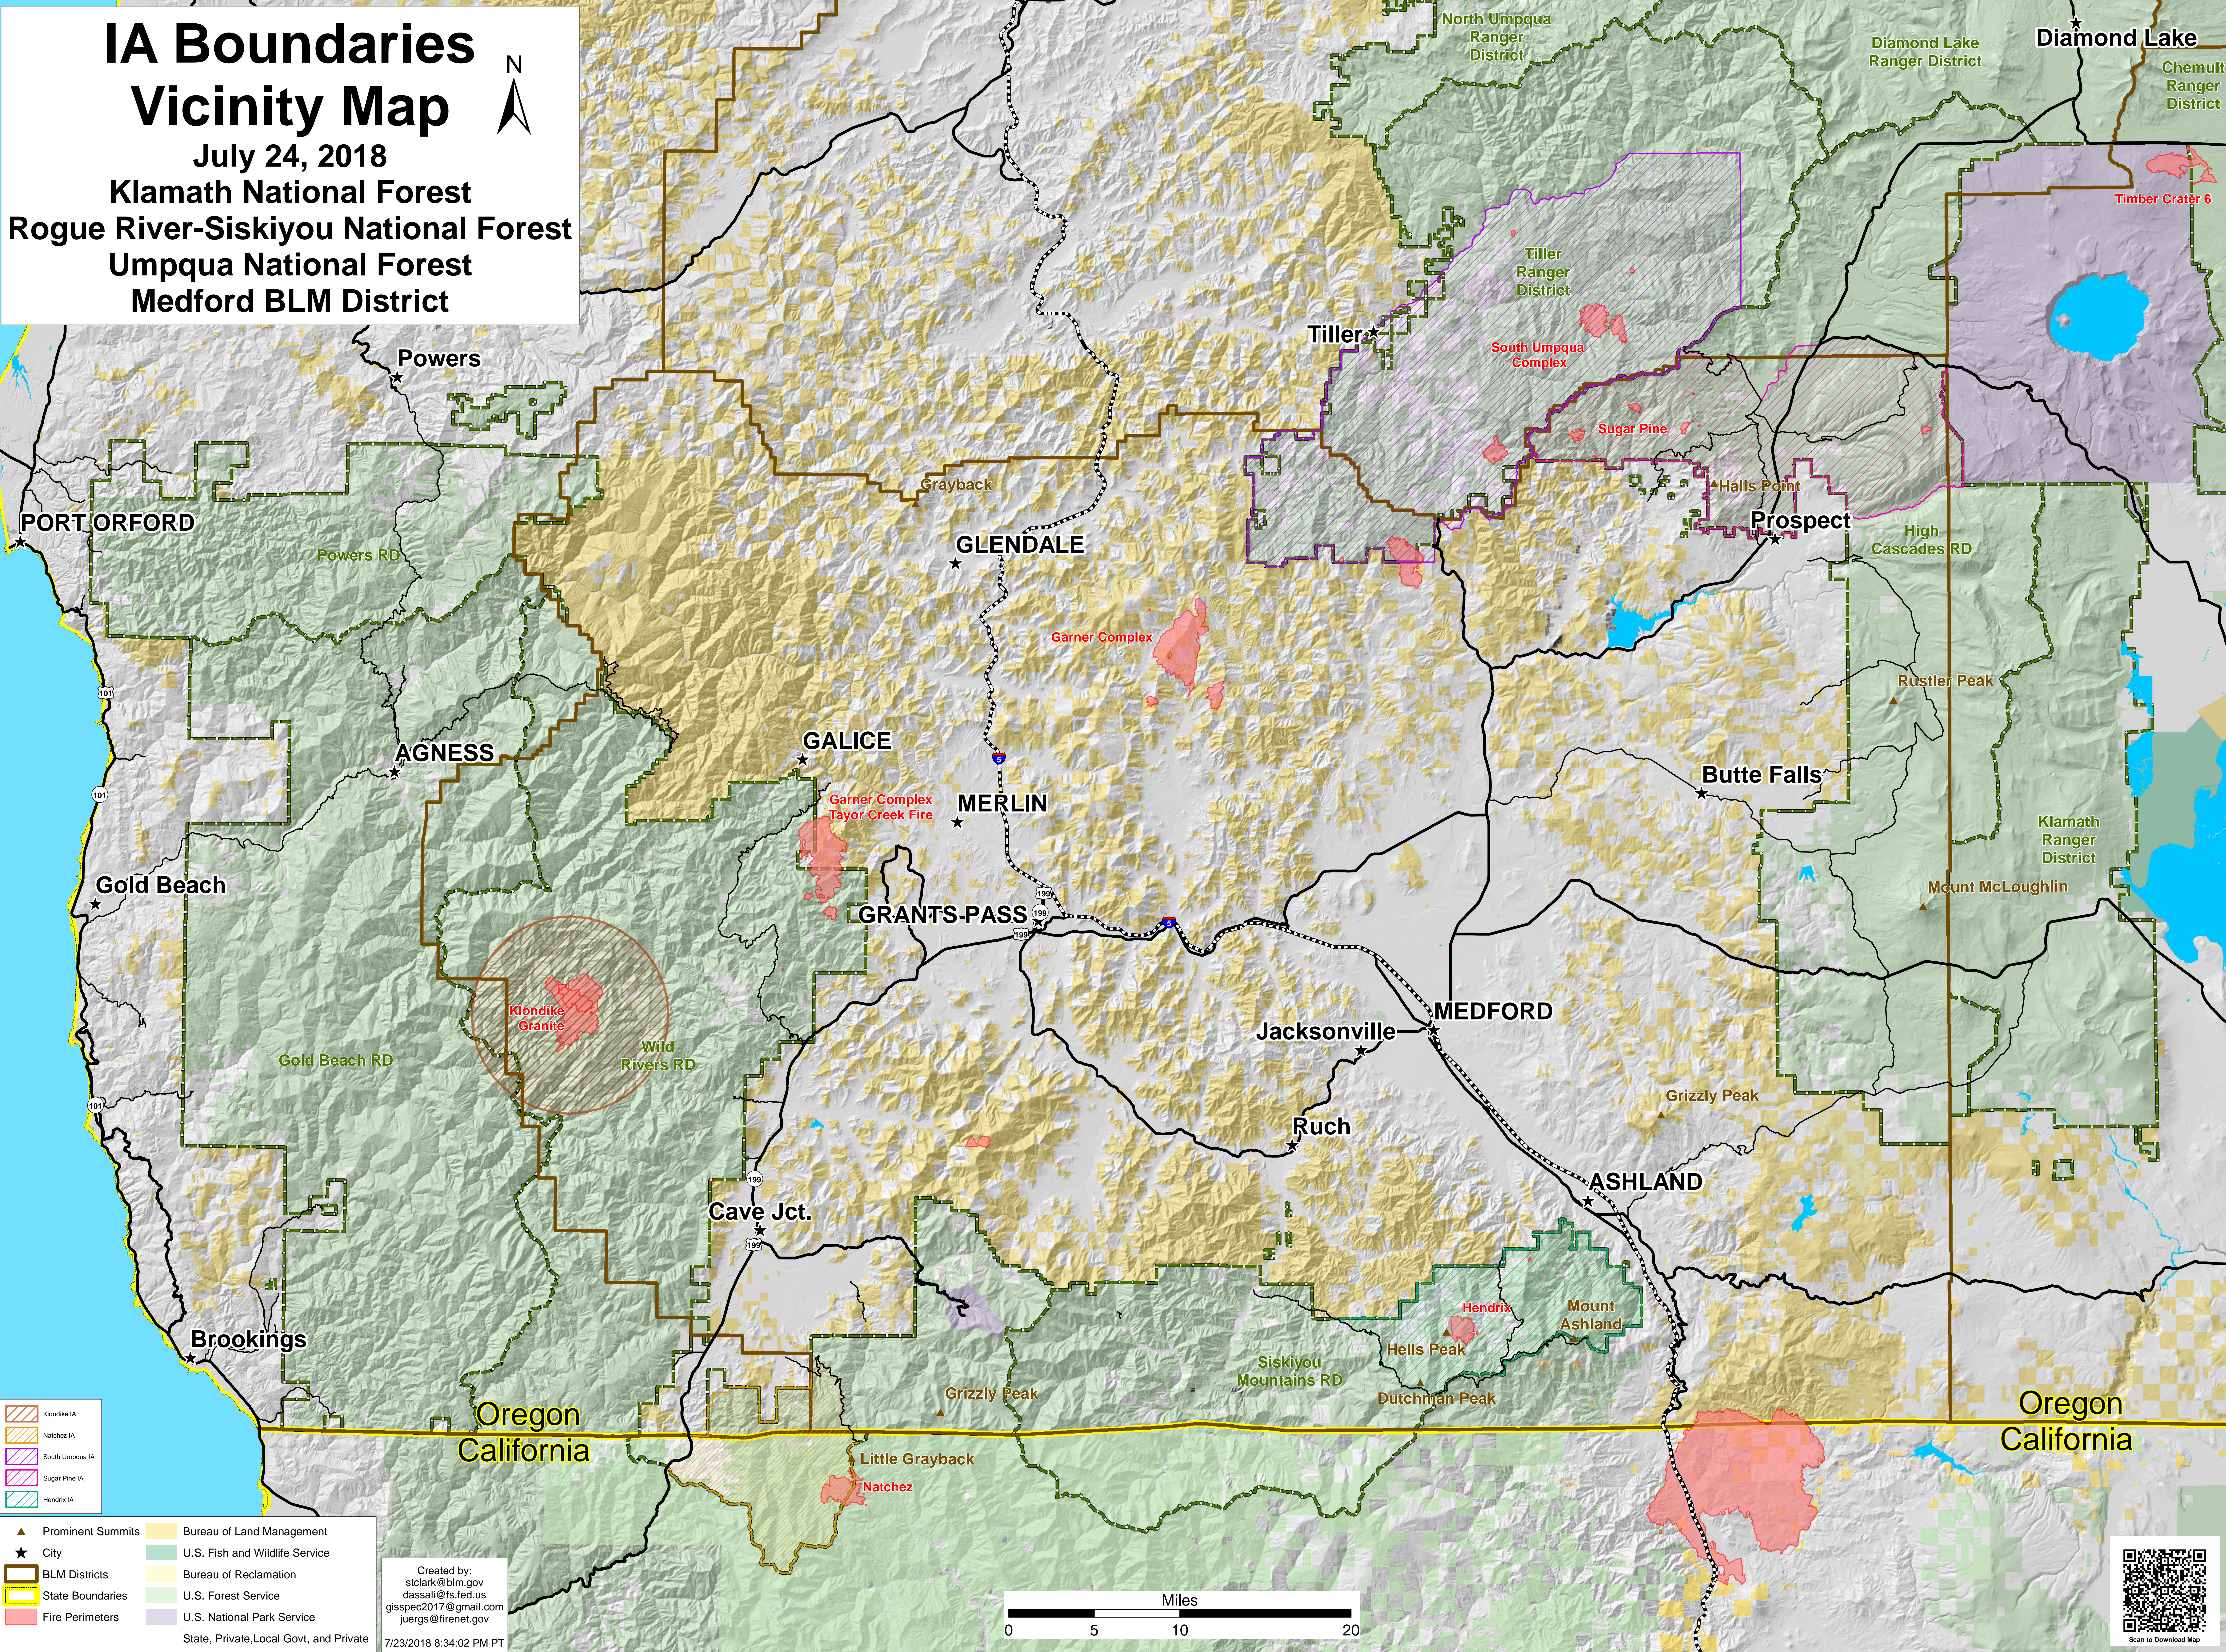

IA Boundaries Vicinity Map

July 24, 2018

Klamath National Forest

Rogue River-Siskiyou National Forest

Umpqua National Forest

Medford BLM District

Klondike IA	Bureau of Land Management
Natchez IA	U.S. Fish and Wildlife Service
South Umpqua IA	Bureau of Reclamation
Sugar Pine IA	U.S. Forest Service
Hendrix IA	U.S. National Park Service
Prominent Summits	State, Private, Local Govt, and Private
City	
BLM Districts	
State Boundaries	
Fire Perimeters	