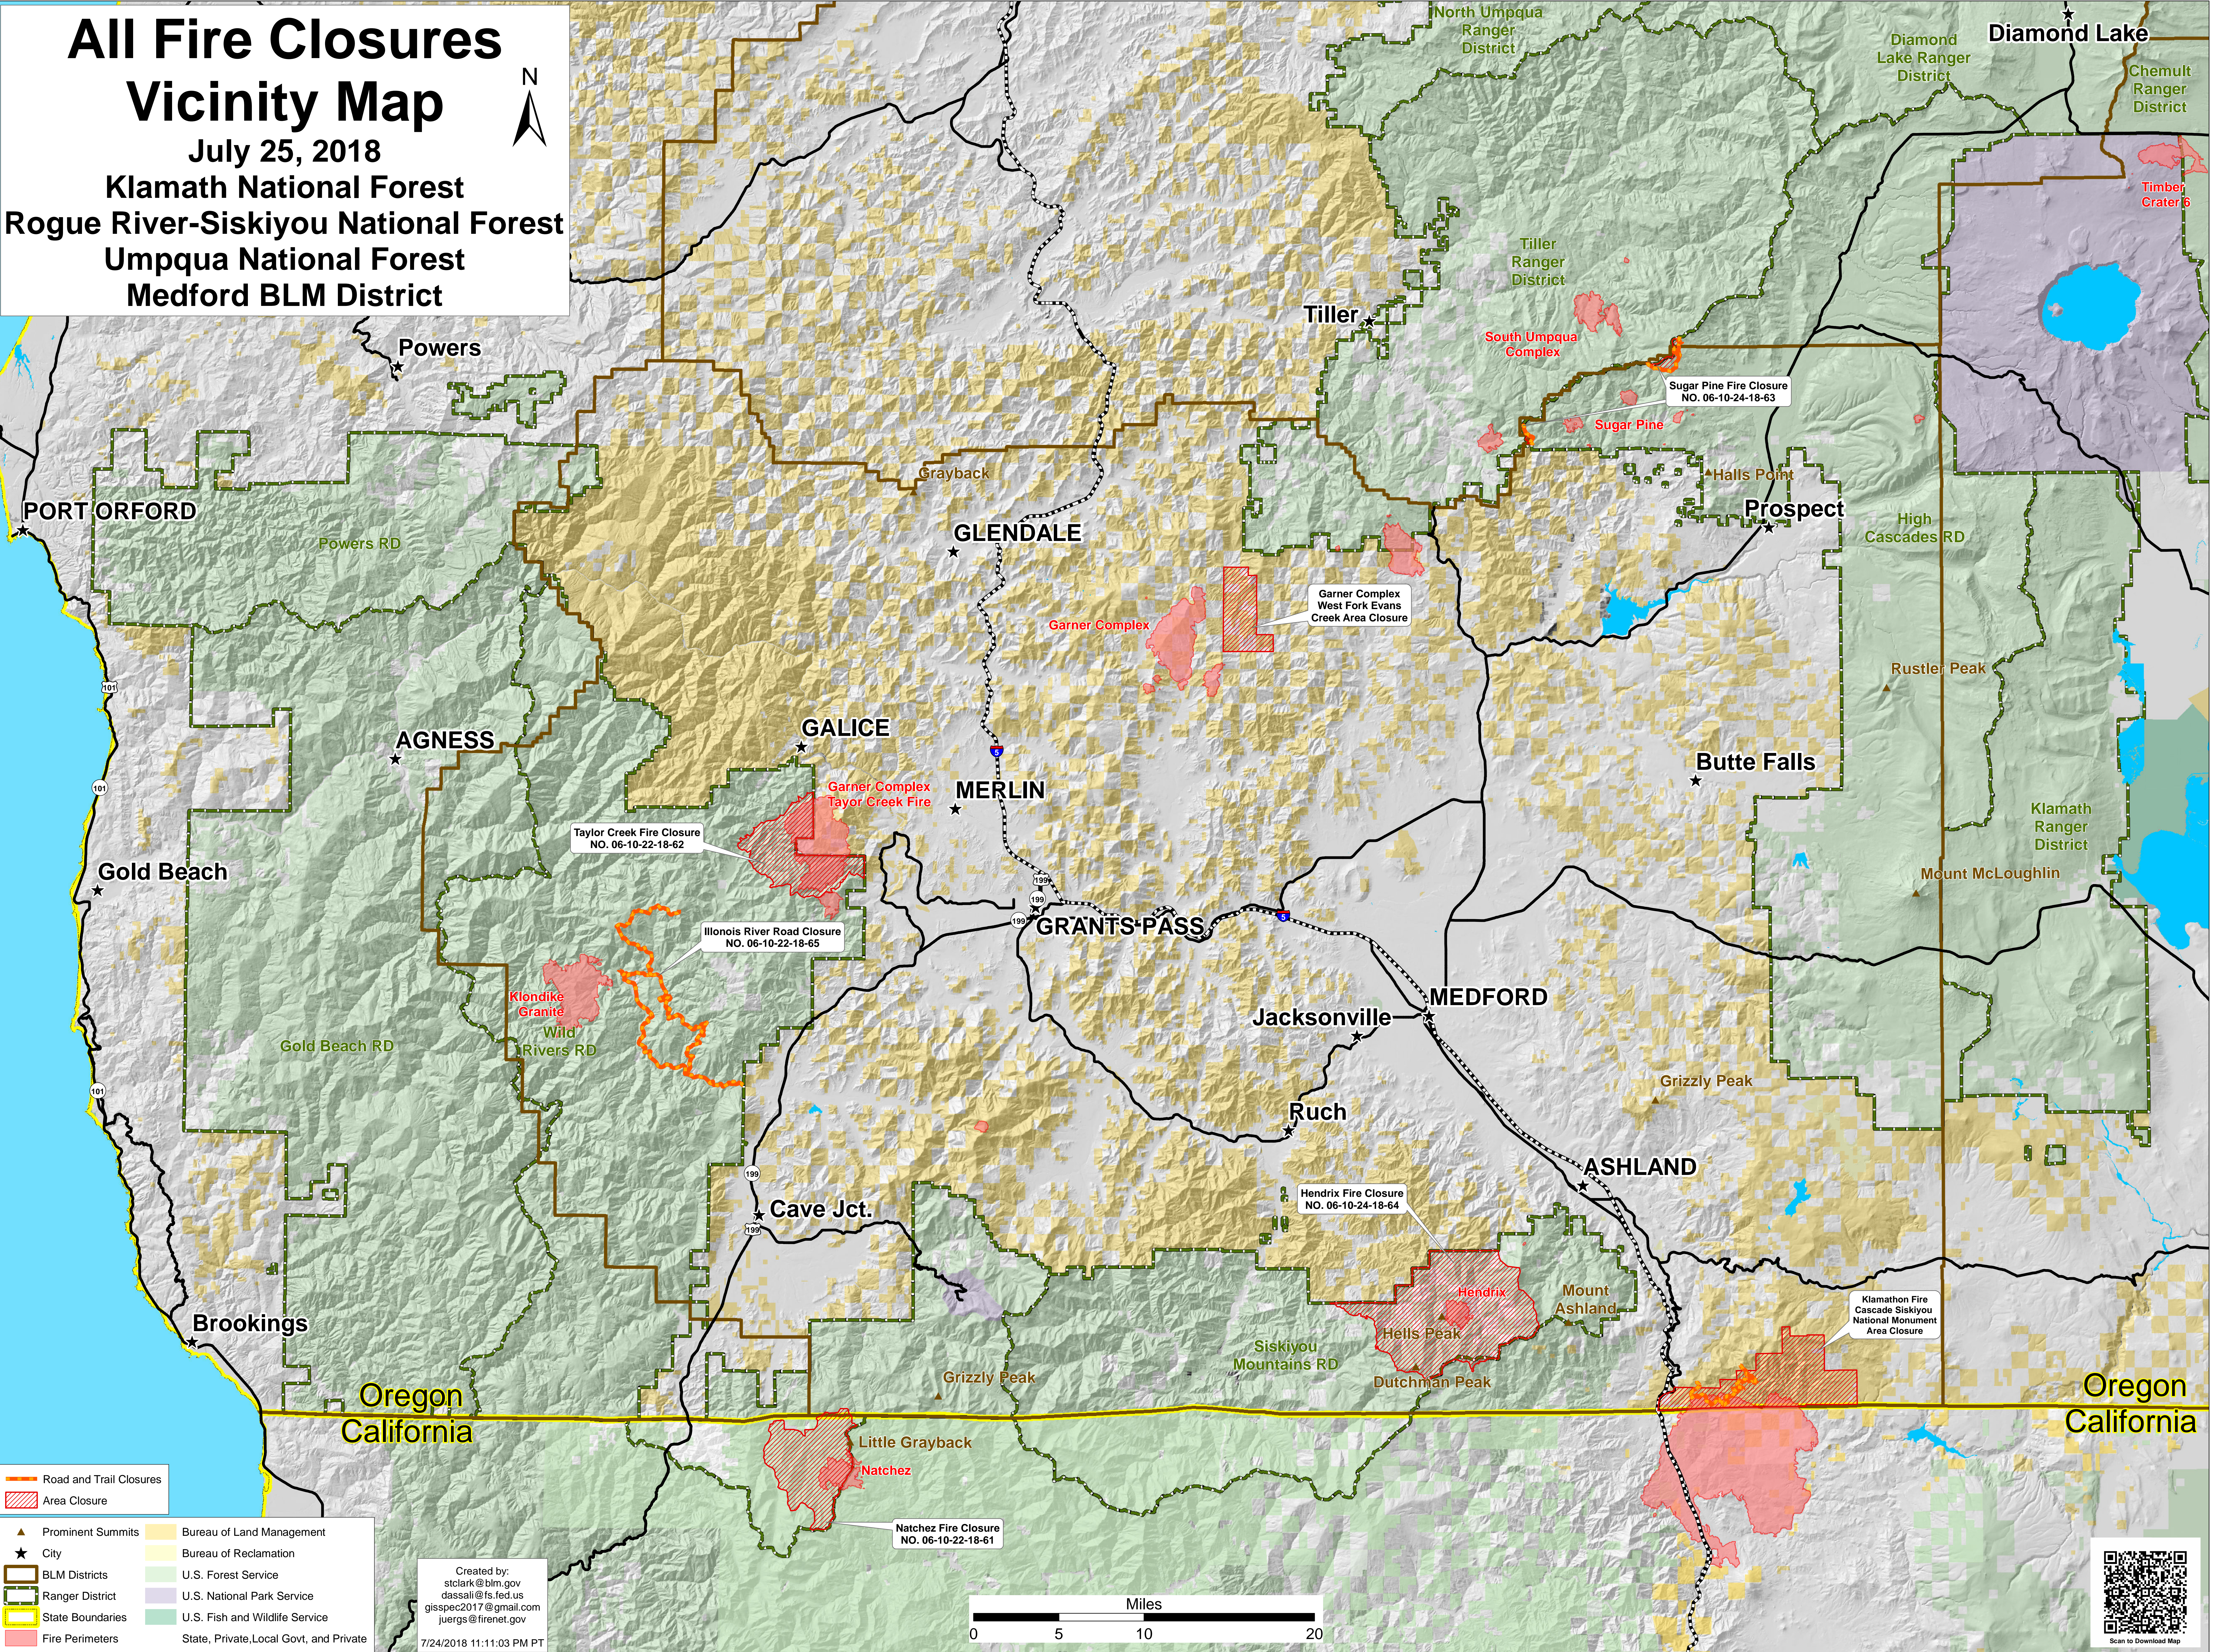

All Fire Closures Vicinity Map

July 25, 2018

Klamath National Forest
Rogue River-Siskiyou National Forest
Umpqua National Forest
Medford BLM District

Road and Trail Closures	Bureau of Land Management
Area Closure	Bureau of Reclamation
Prominent Summits	U.S. Forest Service
City	U.S. National Park Service
BLM Districts	U.S. Fish and Wildlife Service
Ranger District	State, Private, Local Govt, and Private
State Boundaries	
Fire Perimeters	