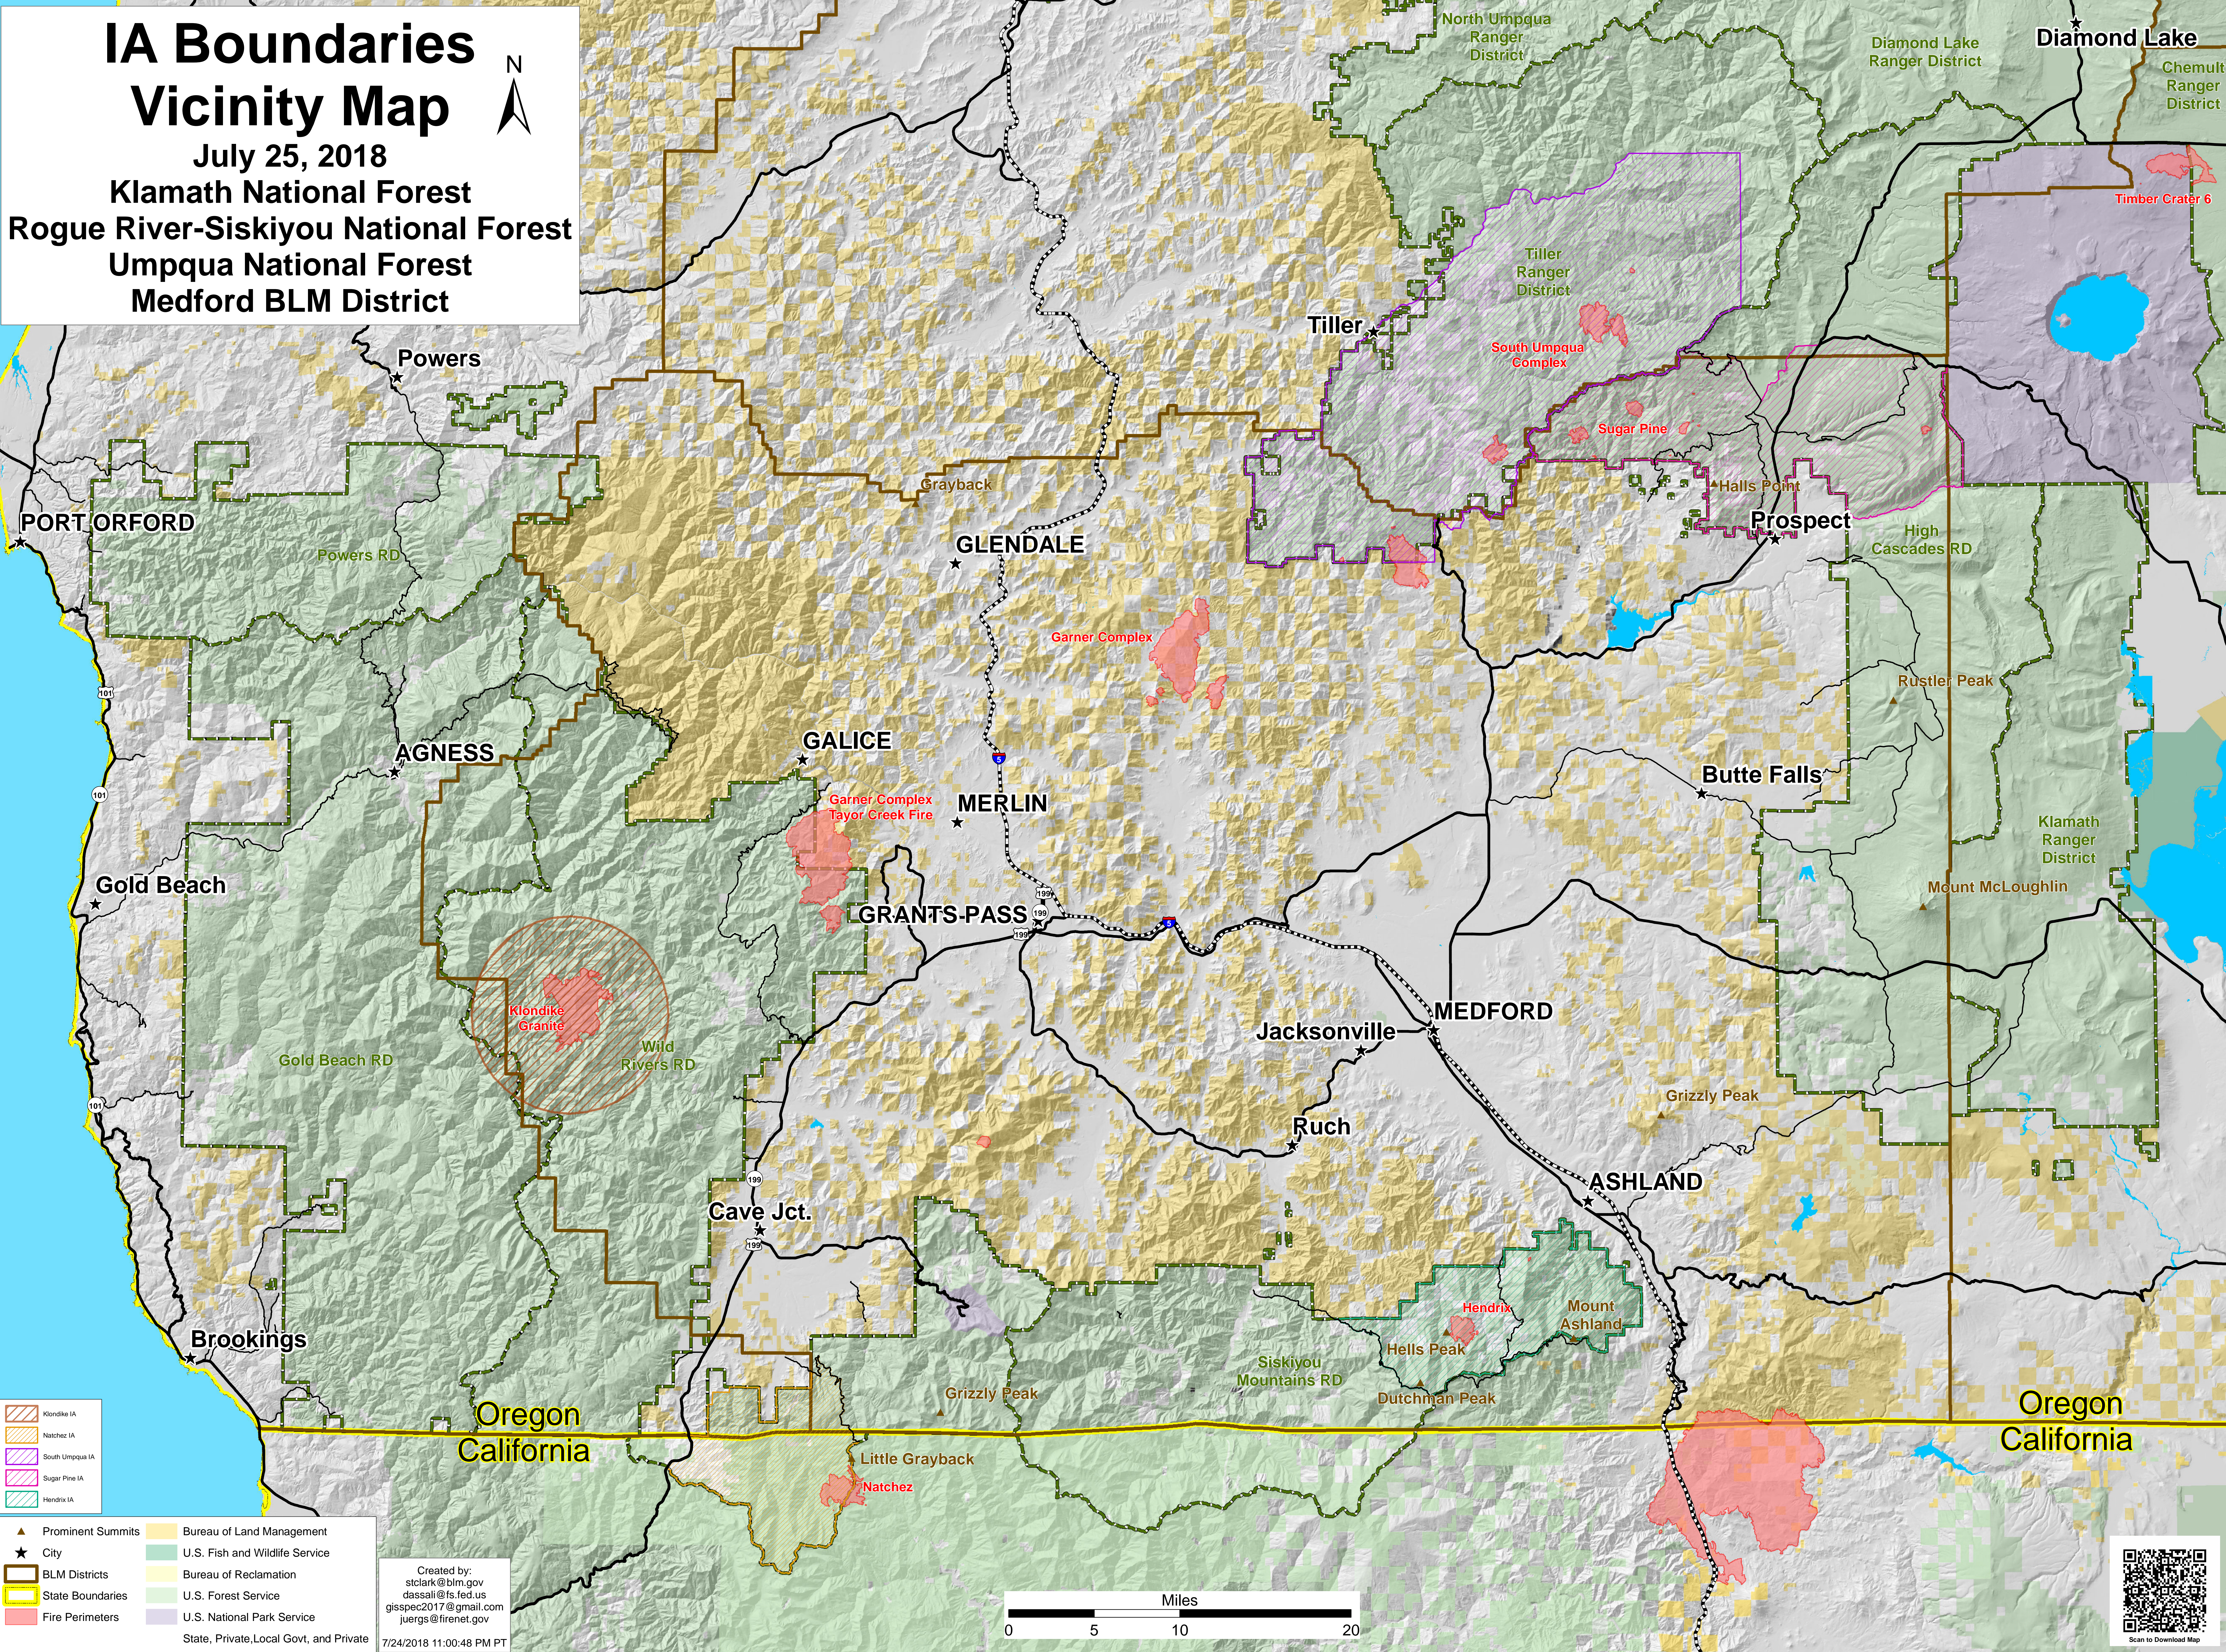

# IA Boundaries Vicinity Map

July 25, 2018

Klamath National Forest

Rogue River-Siskiyou National Forest

Umpqua National Forest

Medford BLM District

- Klondike IA
- Natchez IA
- South Umpqua IA
- Sugar Pine IA
- Hendrix IA

- Prominent Summits
- City
- BLM Districts
- State Boundaries
- Fire Perimeters
- Bureau of Land Management
- U.S. Fish and Wildlife Service
- Bureau of Reclamation
- U.S. Forest Service
- U.S. National Park Service
- State, Private, Local Govt, and Private