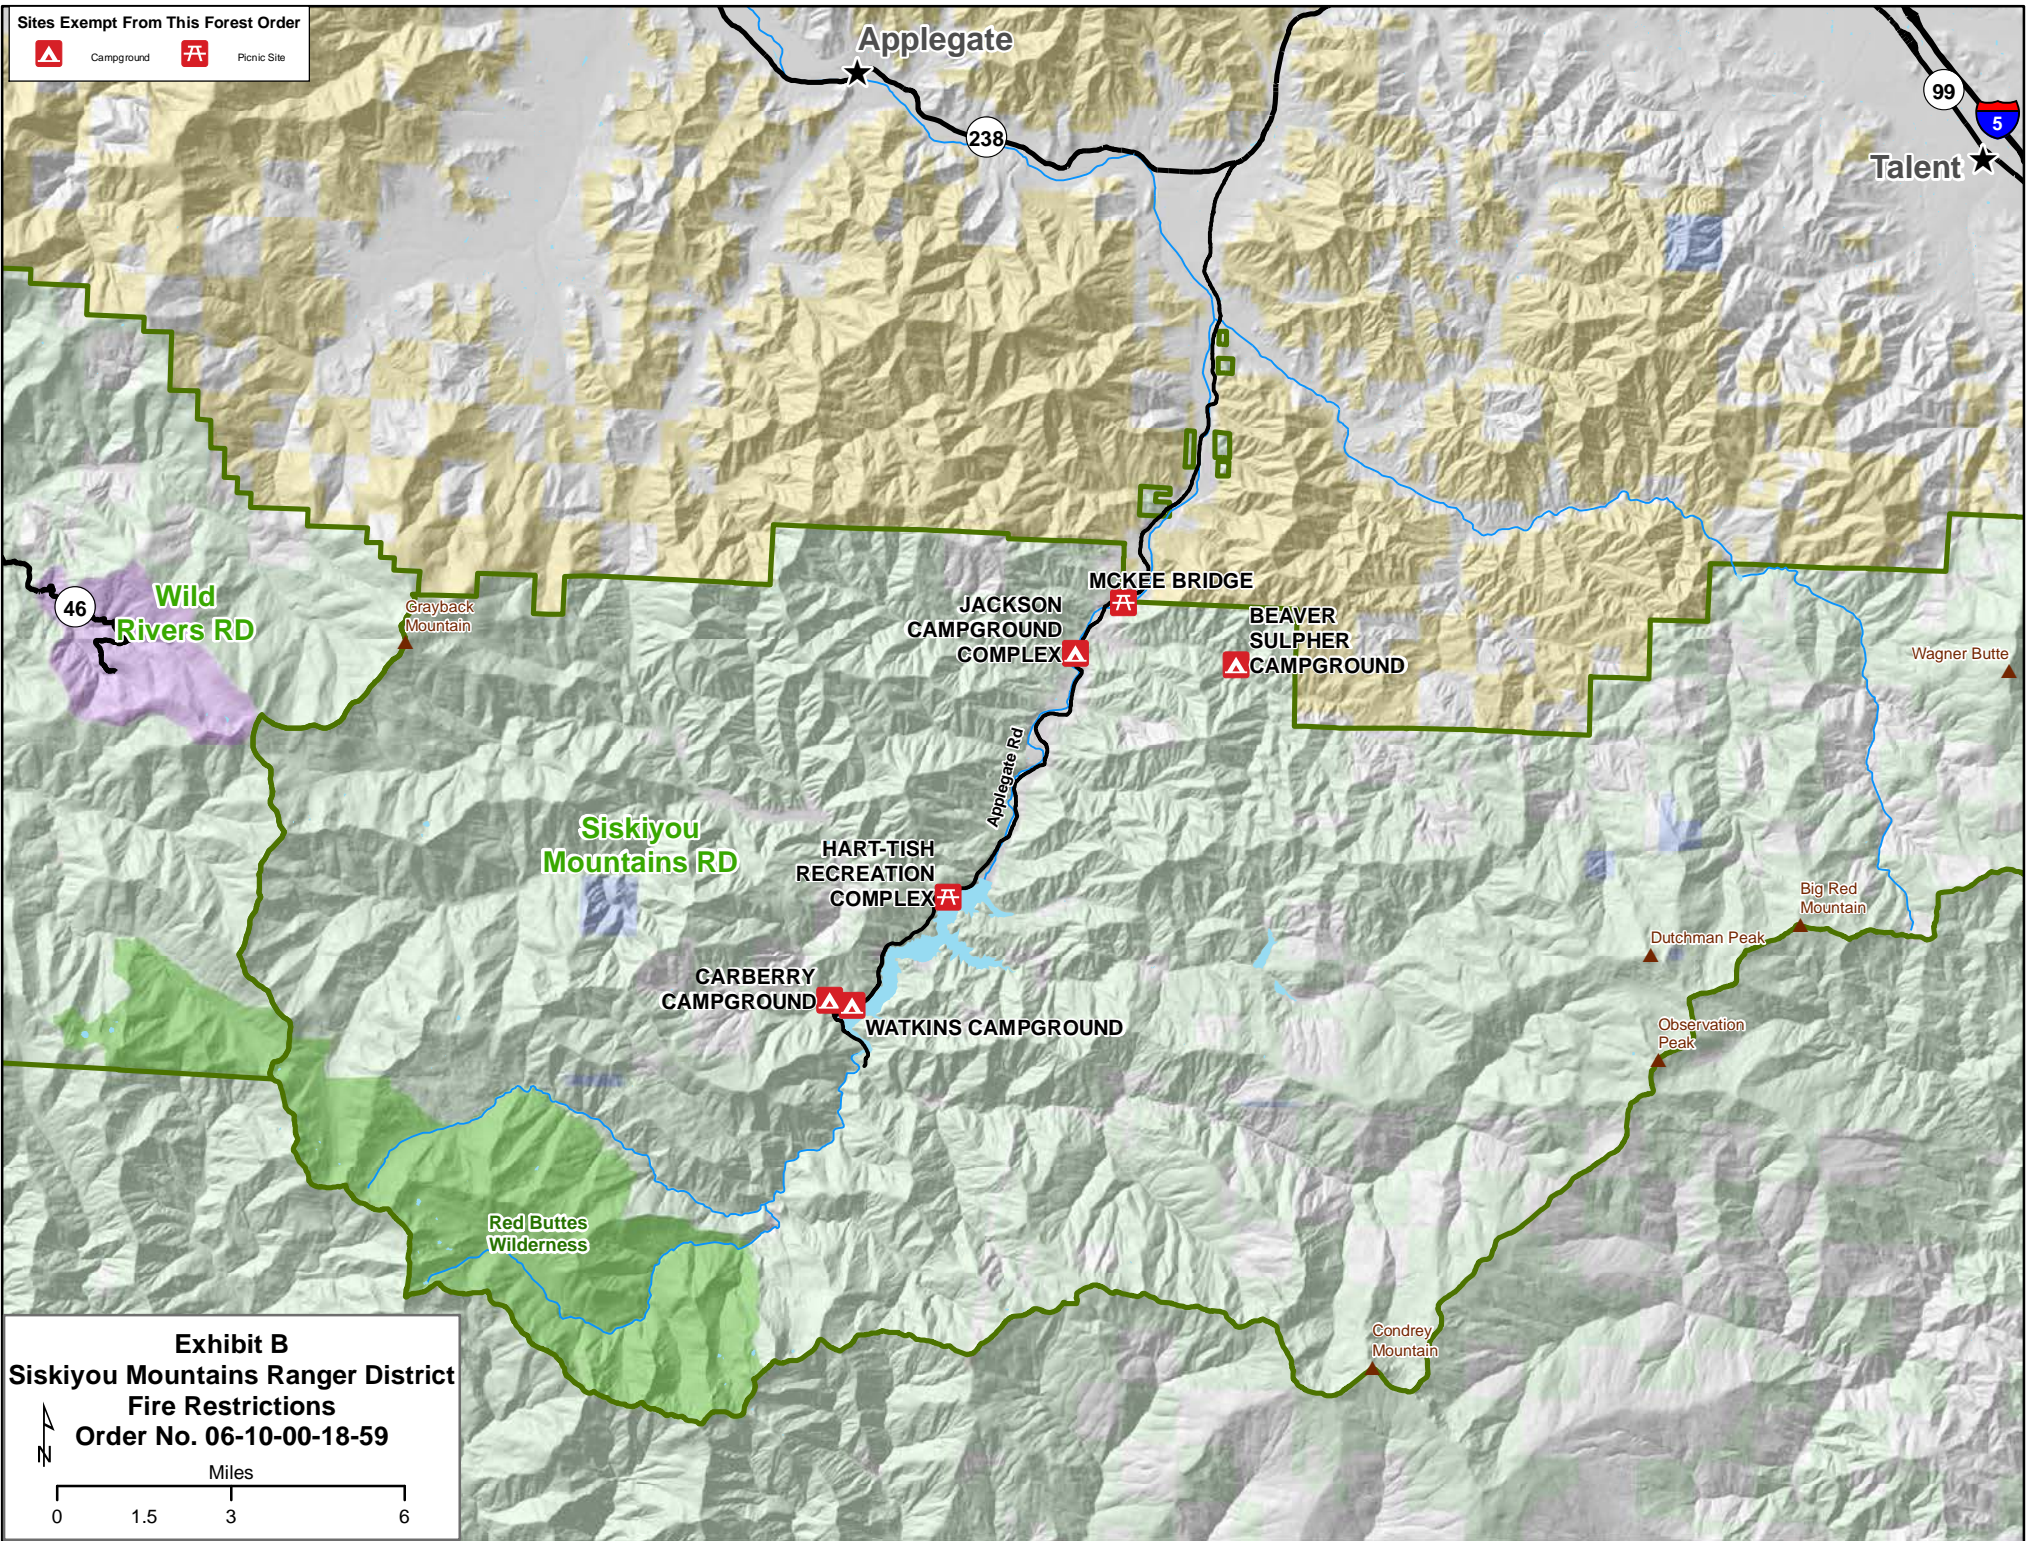

Sites Exempt From This Forest Order

Campground

Picnic Site

Applegate

99

Talent

238

46

Wild Rivers RD

Grayback Mountain

JACKSON CAMPGROUND COMPLEX

MCKEE BRIDGE

BEAVER SULPHER CAMPGROUND

Wagner Butte

Siskiyou Mountains RD

HART-TISH RECREATION COMPLEX

Applegate Rd

GARBERRY CAMPGROUND

WATKINS CAMPGROUND

Big Red Mountain

Dutchman Peak

Observation Peak

Red Buttes Wilderness

Condrey Mountain

Exhibit B
Siskiyou Mountains Ranger District
Fire Restrictions
Order No. 06-10-00-18-59

Miles

0 1.5 3 6