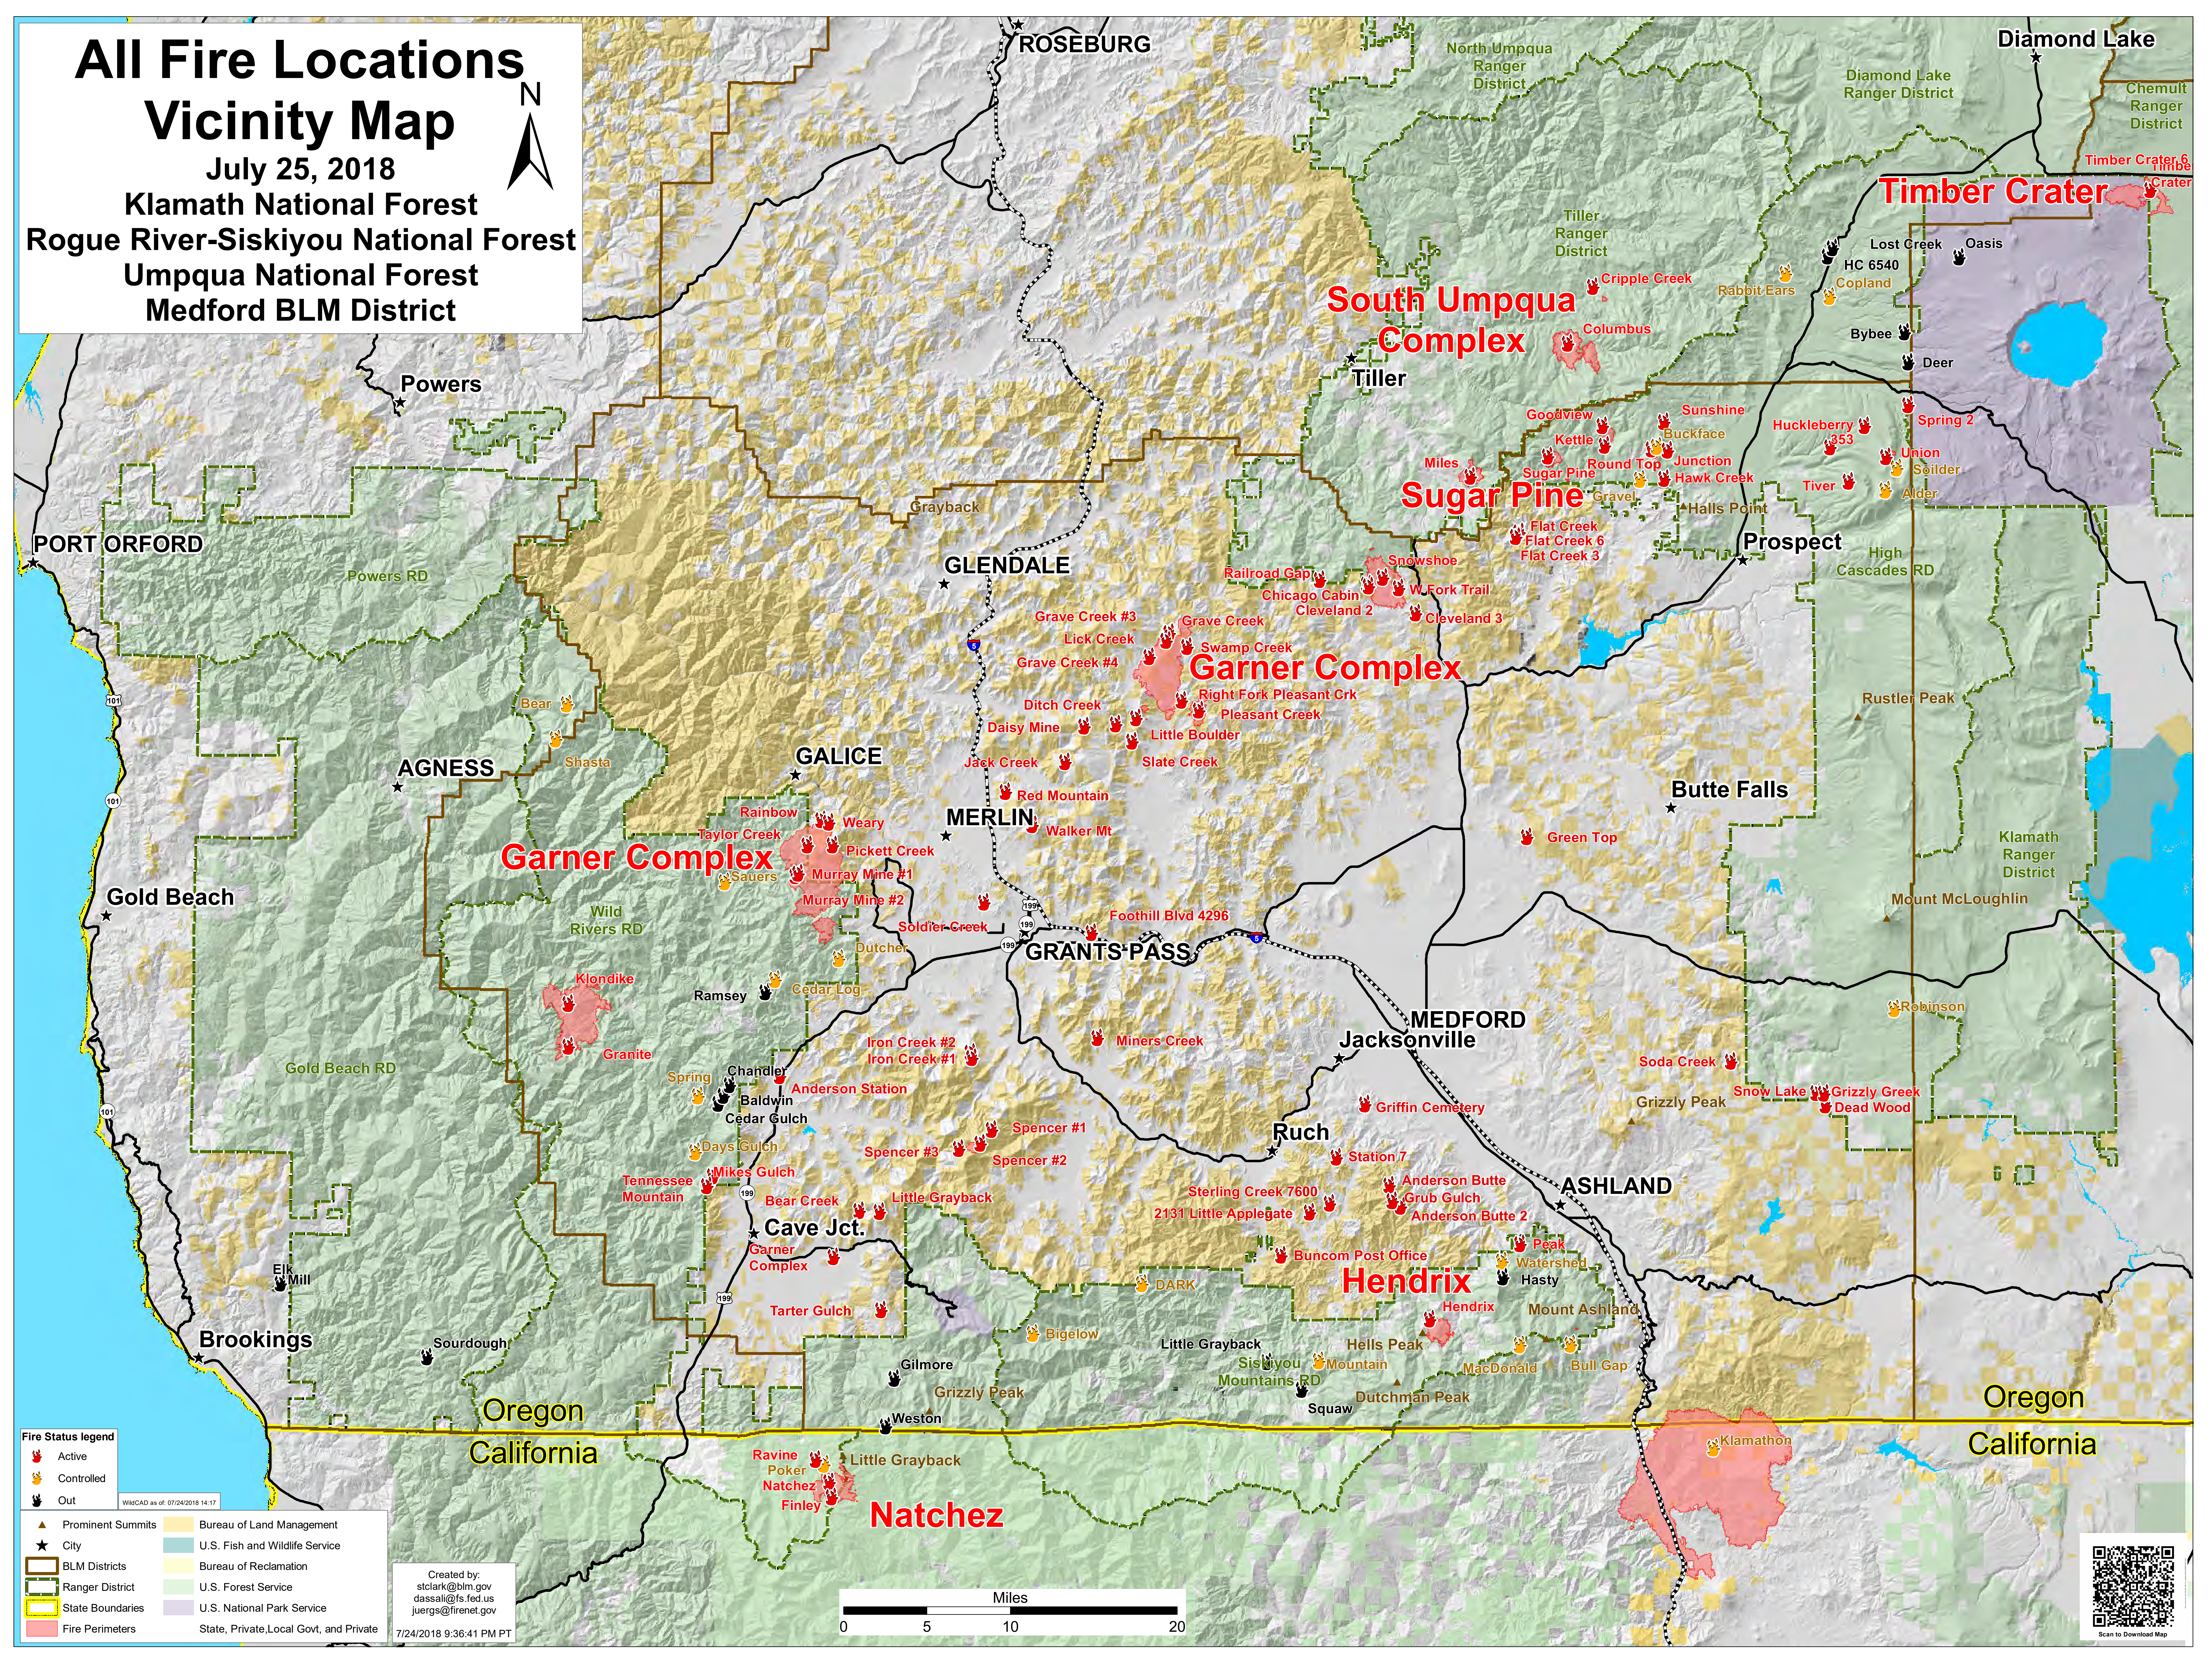

All Fire Locations Vicinity Map

July 25, 2018

Klamath National Forest
Rogue River-Siskiyou National Forest
Umpqua National Forest
Medford BLM District

Fire Status legend

- Active (Red flame icon)
- Controlled (Yellow flame icon)
- Out (Black flame icon)

Legend

- Prominent Summits (Yellow triangle)
- City (Black star)
- BLM Districts (Brown outline)
- Ranger District (Green outline)
- State Boundaries (Yellow outline)
- Fire Perimeters (Red outline)
- Bureau of Land Management (Yellow)
- U.S. Fish and Wildlife Service (Light Blue)
- Bureau of Reclamation (Light Green)
- U.S. Forest Service (Light Purple)
- U.S. National Park Service (Light Blue)
- State, Private, Local Govt, and Private (Light Yellow)