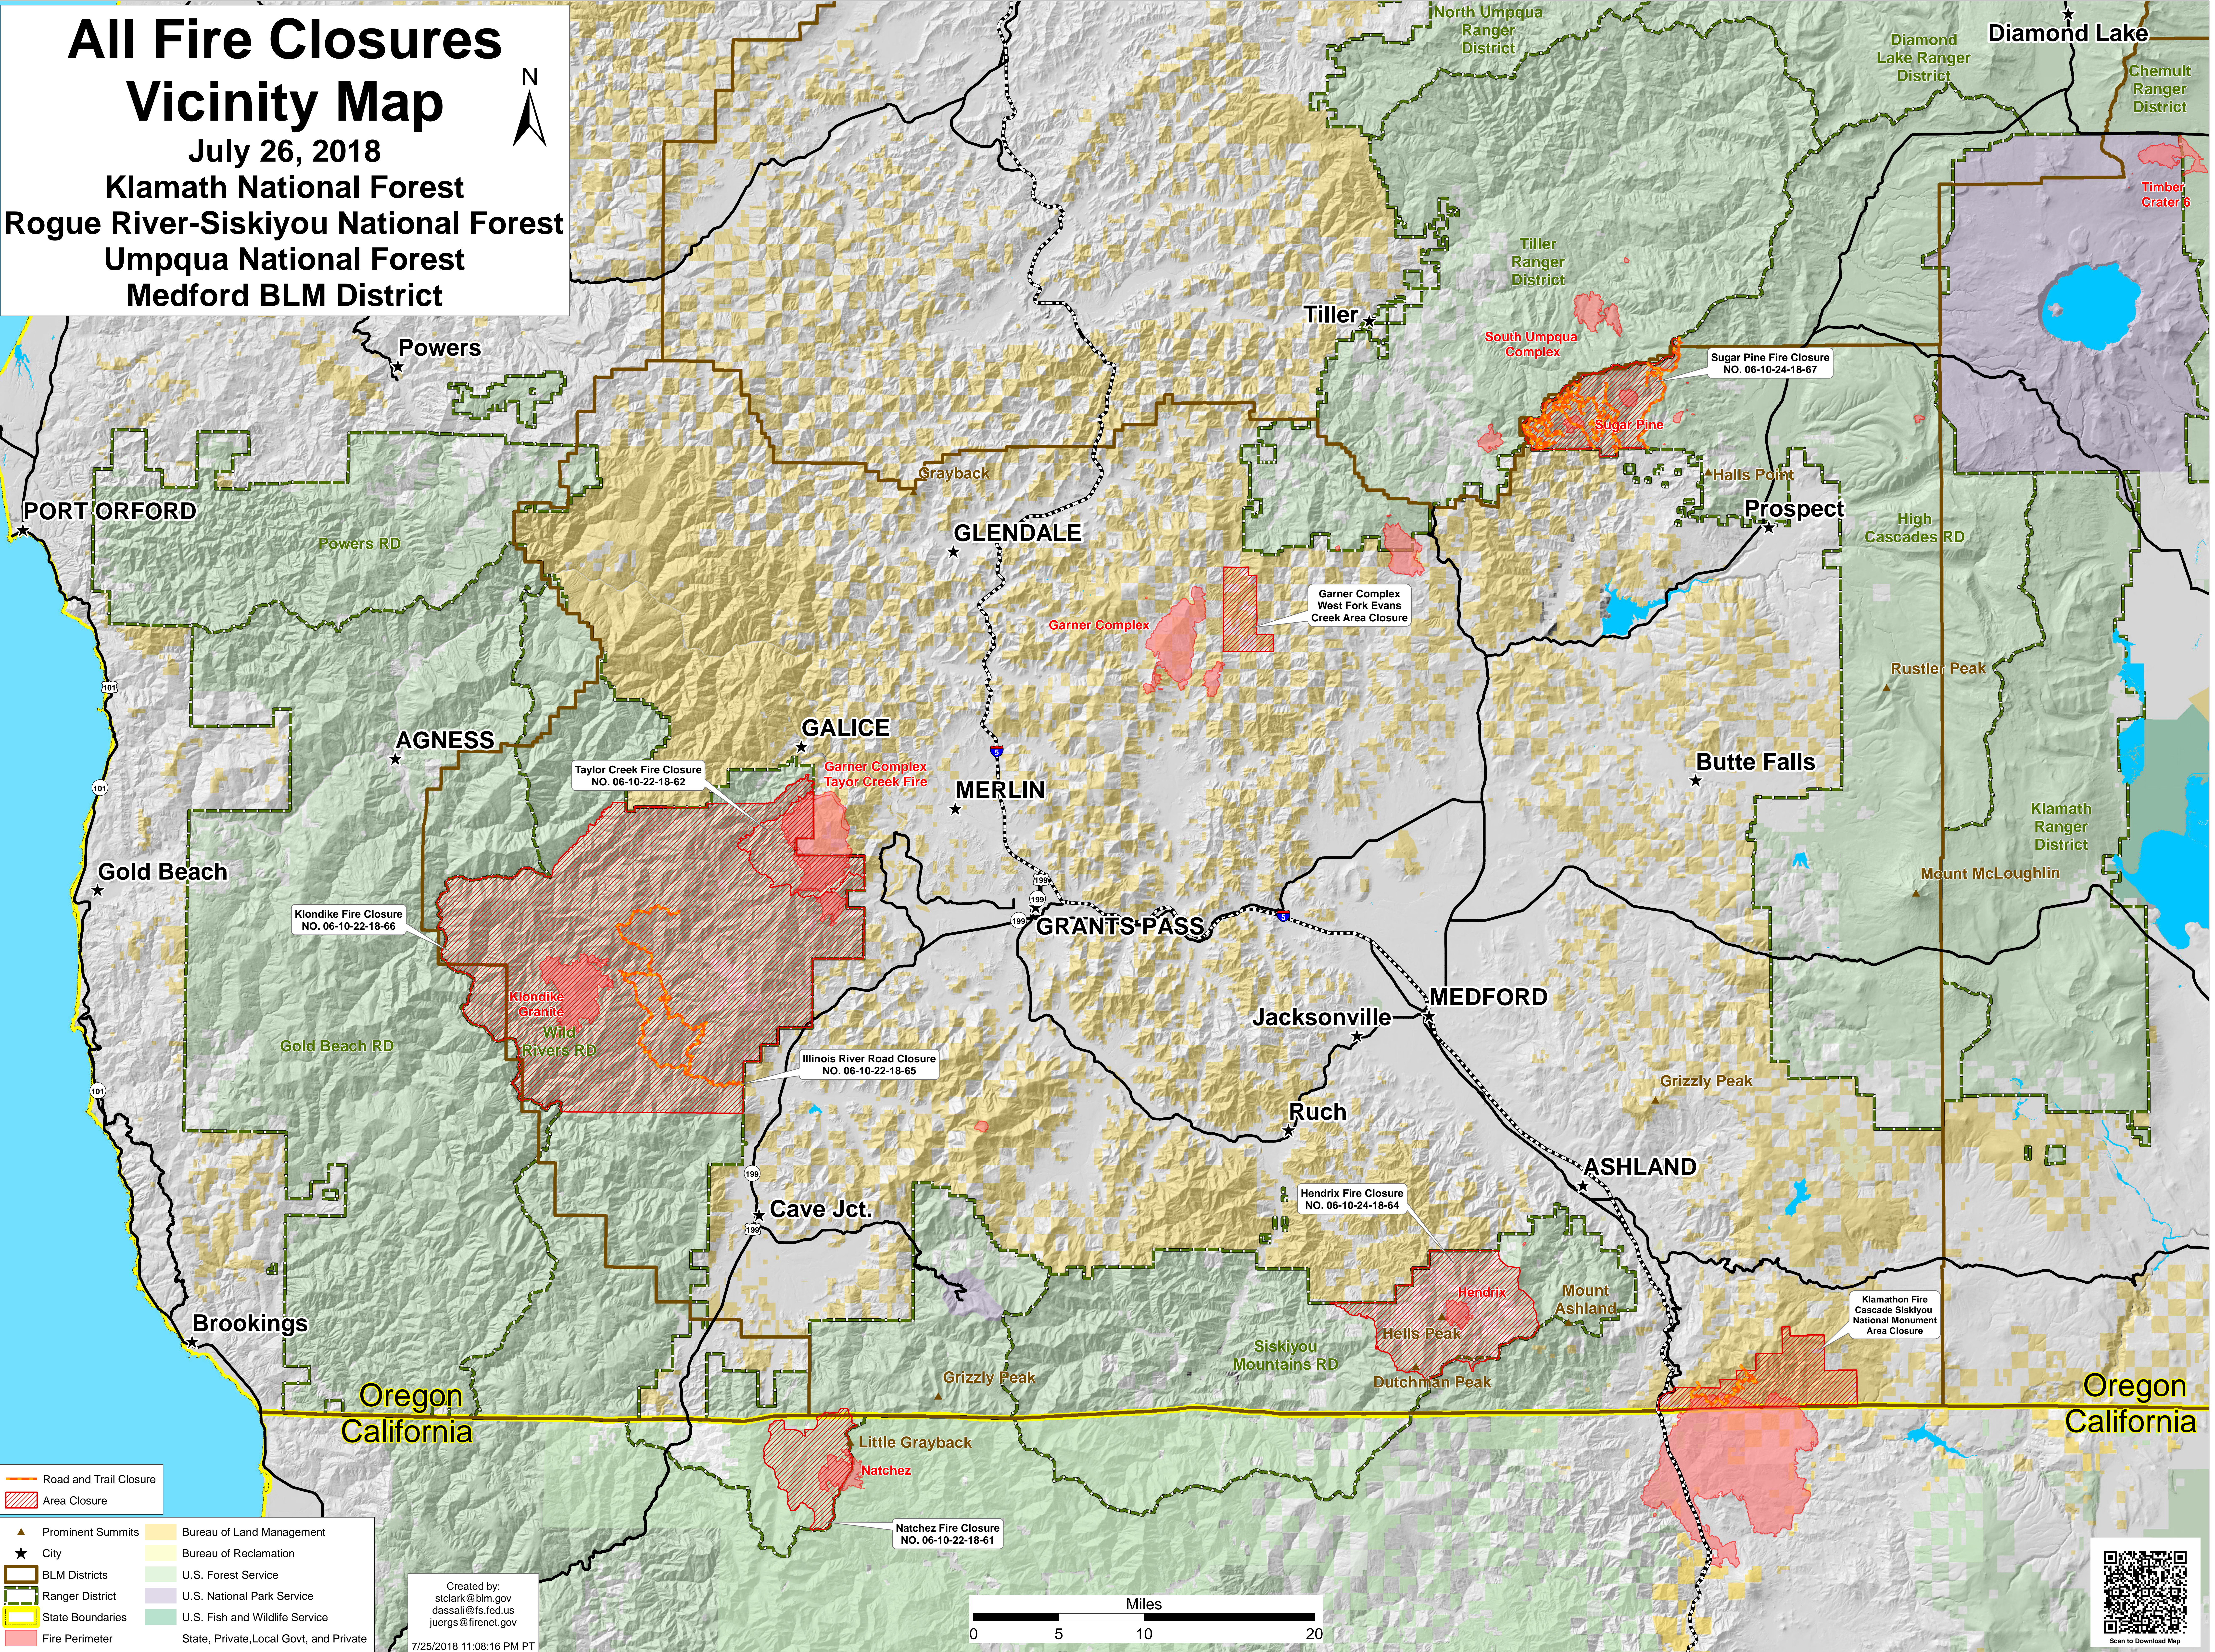

All Fire Closures Vicinity Map

July 26, 2018

Klamath National Forest
Rogue River-Siskiyou National Forest
Umpqua National Forest
Medford BLM District

- Road and Trail Closure
- Area Closure

- Prominent Summits
- City
- BLM Districts
- Ranger District
- State Boundaries
- Fire Perimeter
- Bureau of Land Management
- Bureau of Reclamation
- U.S. Forest Service
- U.S. National Park Service
- U.S. Fish and Wildlife Service
- State, Private, Local Govt, and Private