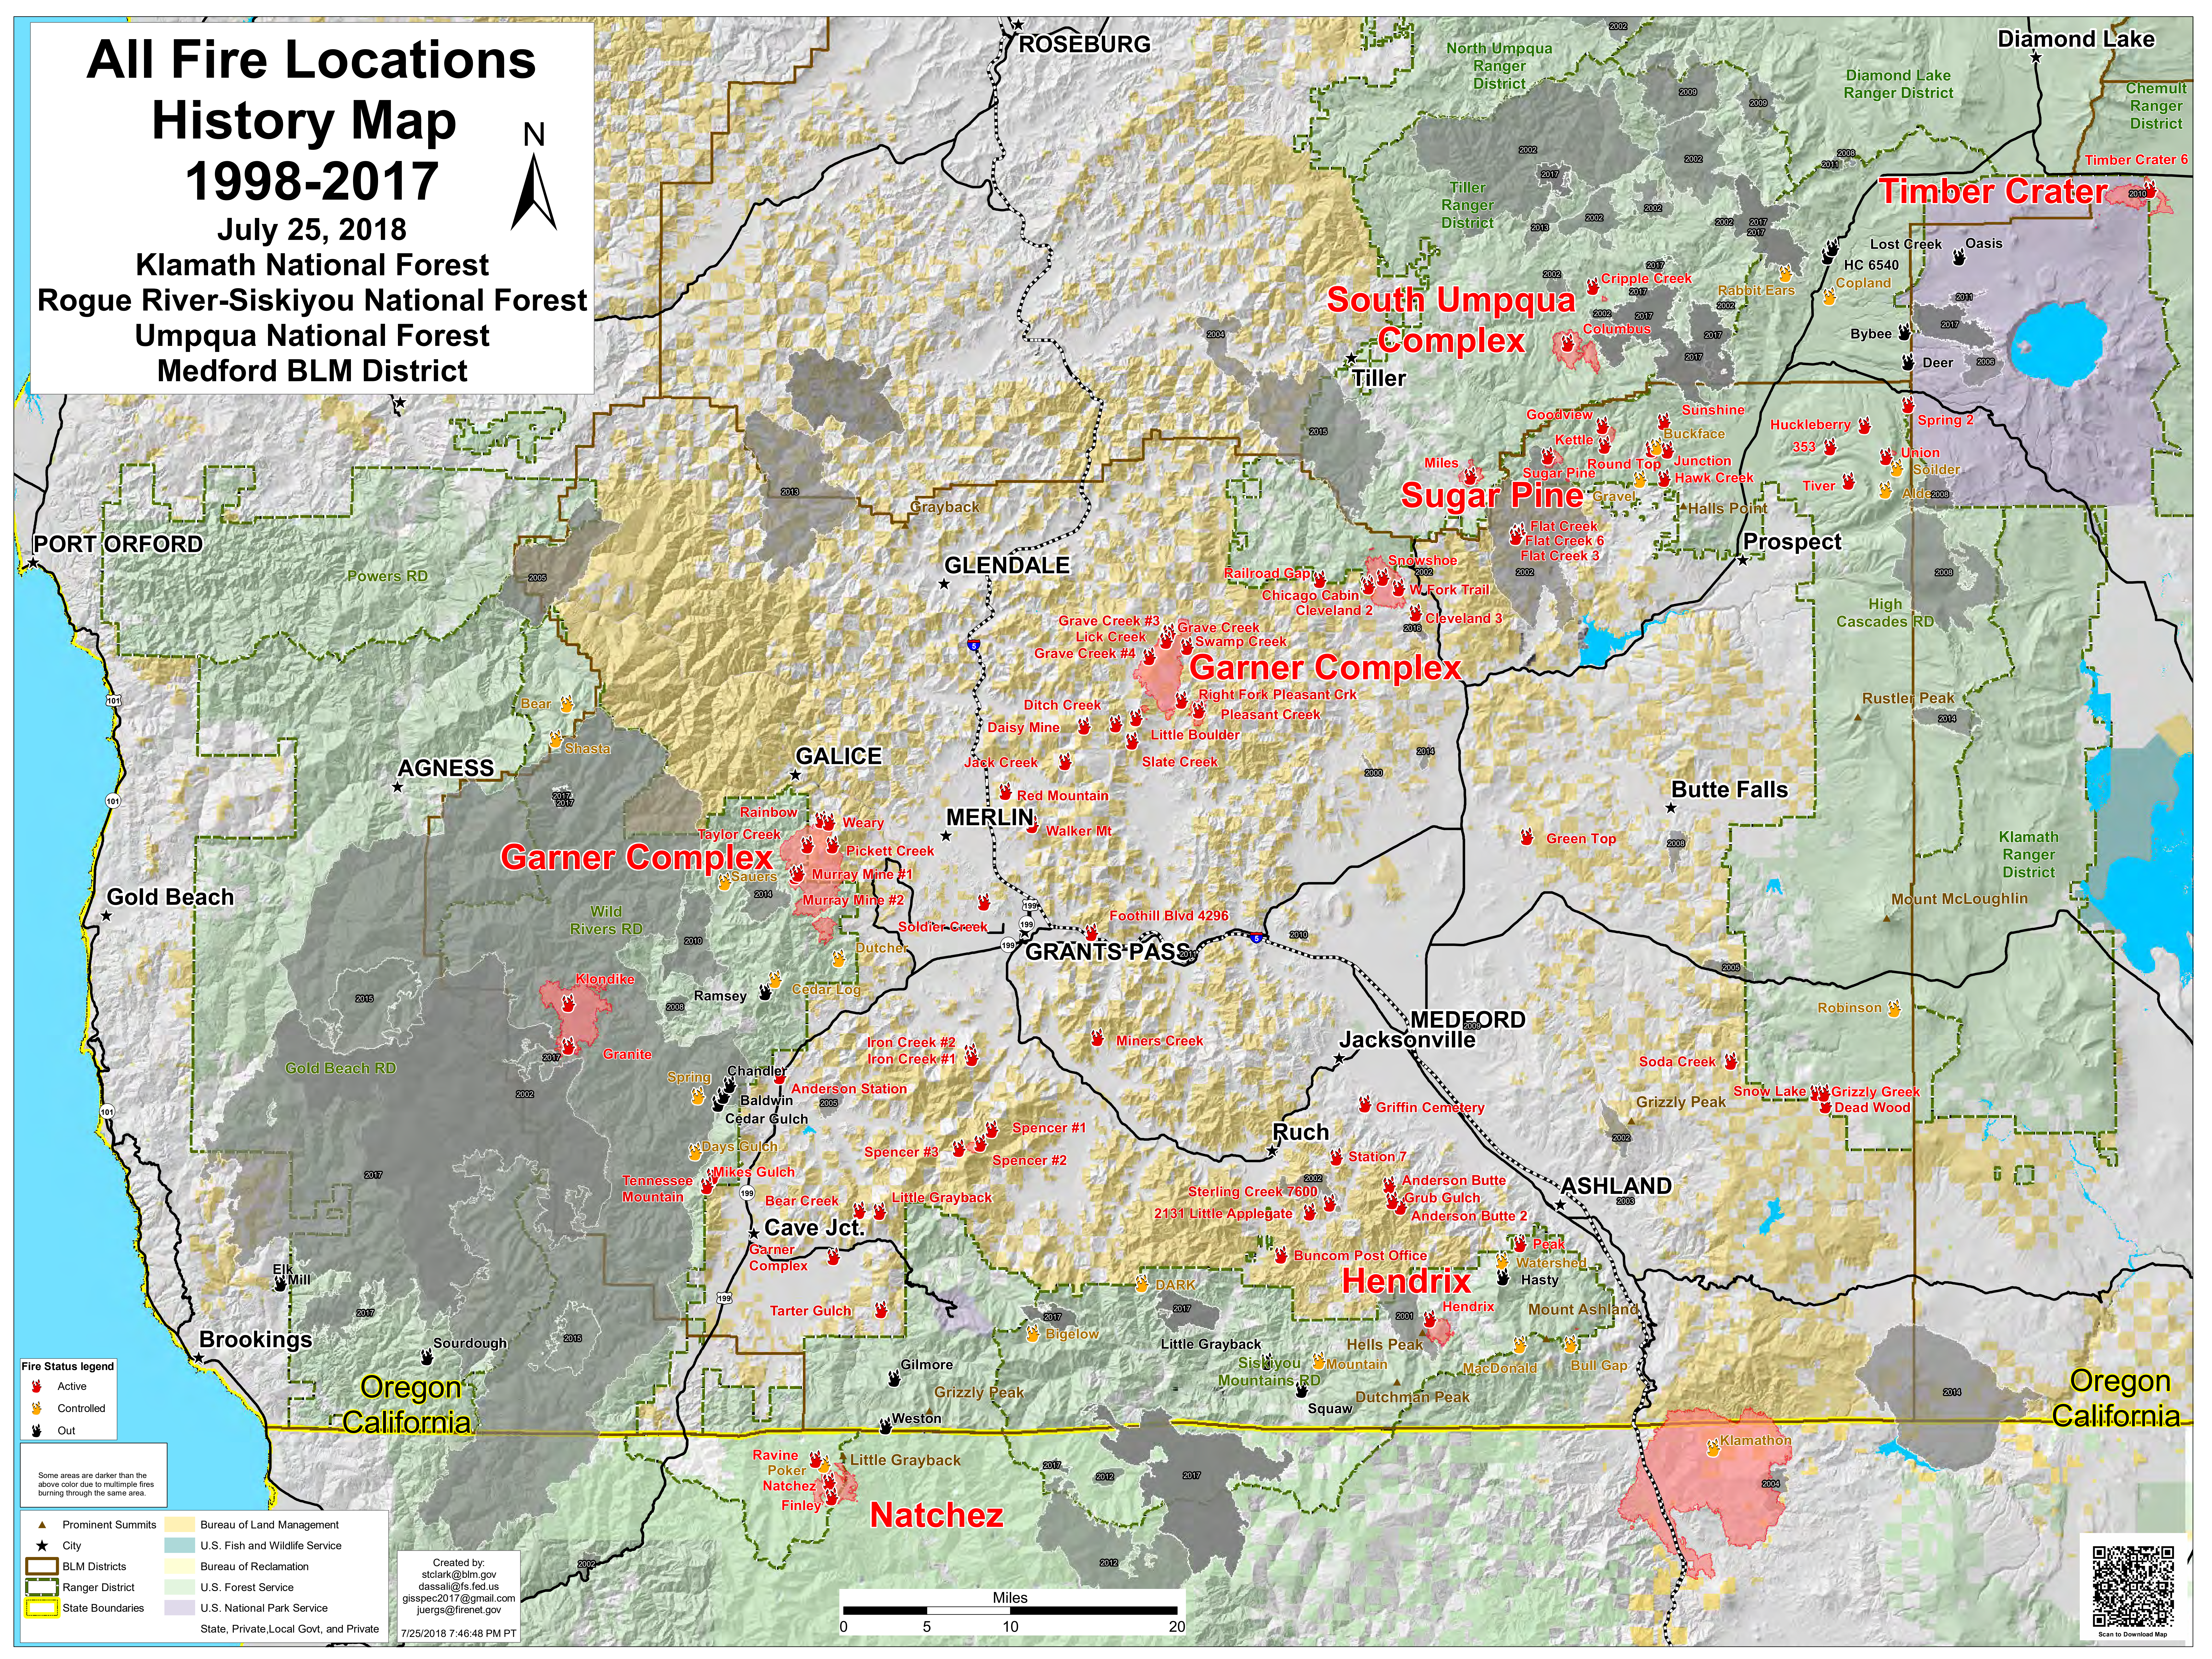

All Fire Locations History Map 1998-2017

July 25, 2018

Klamath National Forest
Rogue River-Siskiyou National Forest
Umpqua National Forest
Medford BLM District

Fire Status legend

- Active
- Controlled
- Out

Some areas are darker than the above color due to multiple fires burning through the same area.

Prominent Summits	Bureau of Land Management
City	U.S. Fish and Wildlife Service
BLM Districts	Bureau of Reclamation
Ranger District	U.S. Forest Service
State Boundaries	U.S. National Park Service
	State, Private, Local Govt, and Private