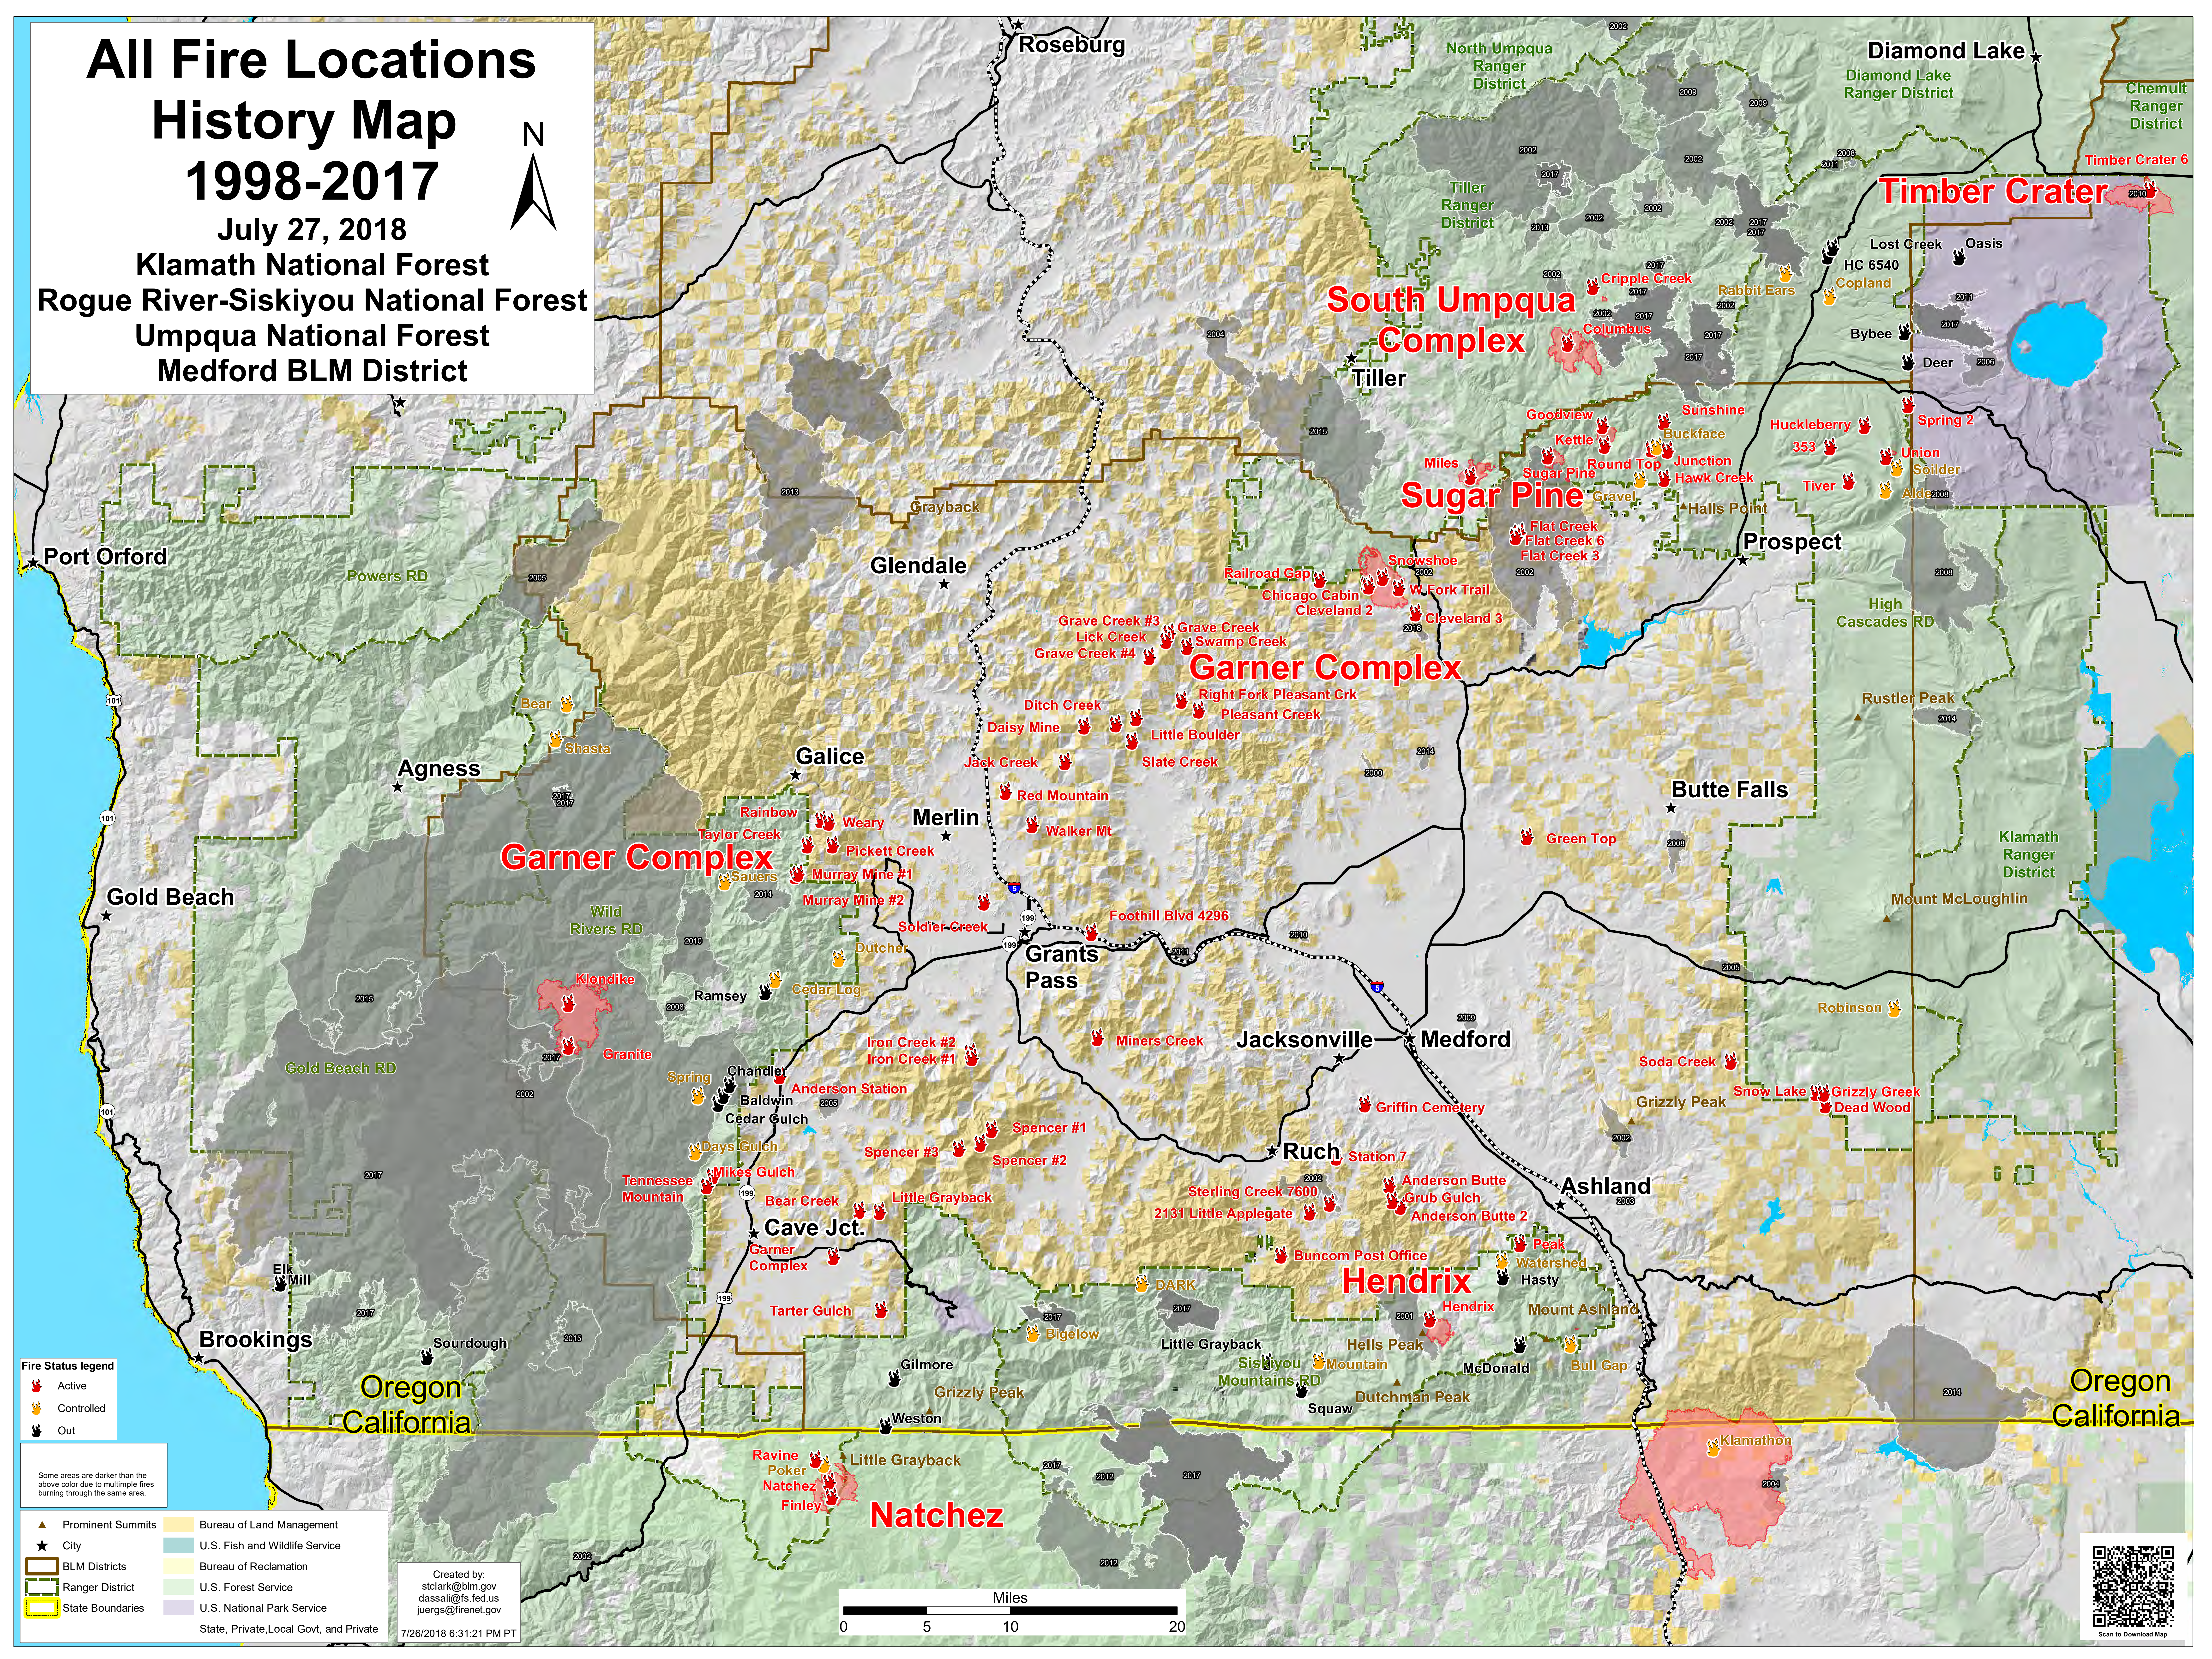

All Fire Locations History Map 1998-2017

July 27, 2018

Klamath National Forest
Rogue River-Siskiyou National Forest
Umpqua National Forest
Medford BLM District

Fire Status legend

- Active
- Controlled
- Out

Some areas are darker than the above color due to multiple fires burning through the same area.

Prominent Summits	Bureau of Land Management
City	U.S. Fish and Wildlife Service
BLM Districts	Bureau of Reclamation
Ranger District	U.S. Forest Service
State Boundaries	U.S. National Park Service
	State, Private, Local Govt. and Private