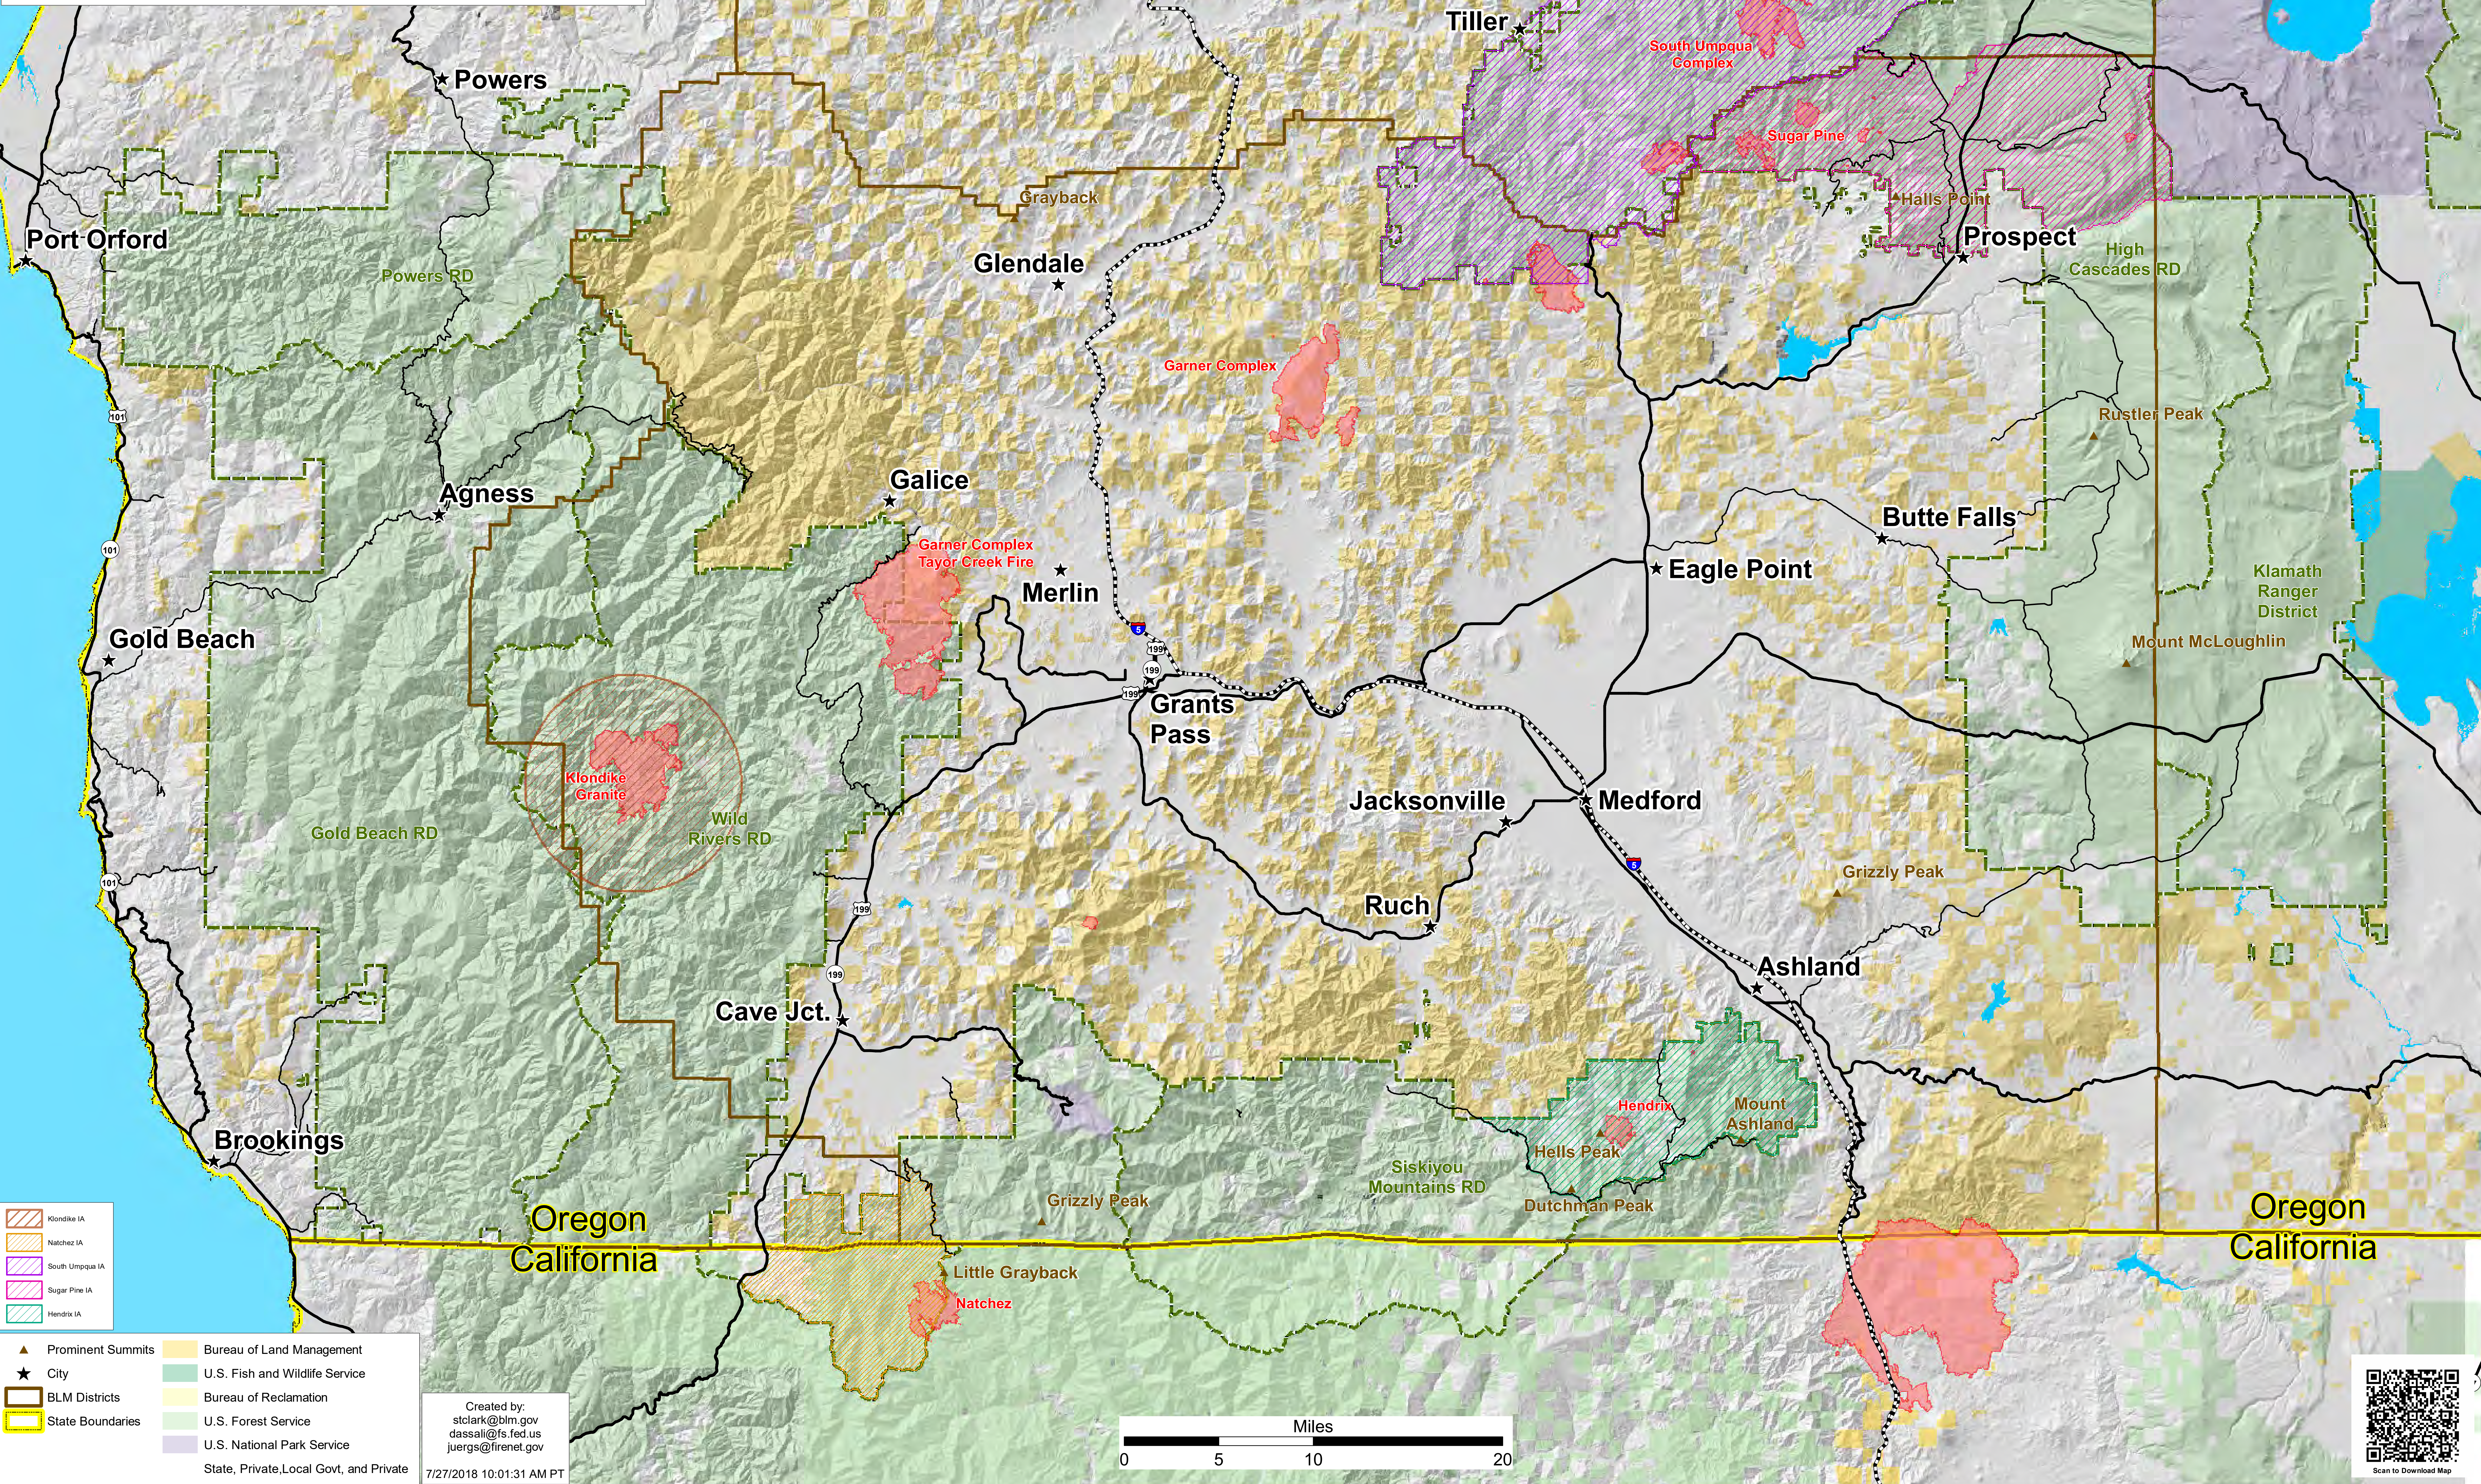

# IA Boundaries Vicinity Map

July 27, 2018

Klamath National Forest

Rogue River-Siskiyou National Forest

Umpqua National Forest

Medford BLM District

- Klondike IA
- Natchez IA
- South Umpqua IA
- Sugar Pine IA
- Hendrix IA

- Prominent Summits
- City
- BLM Districts
- State Boundaries
- Bureau of Land Management
- U.S. Fish and Wildlife Service
- Bureau of Reclamation
- U.S. Forest Service
- U.S. National Park Service
- State, Private, Local Govt, and Private