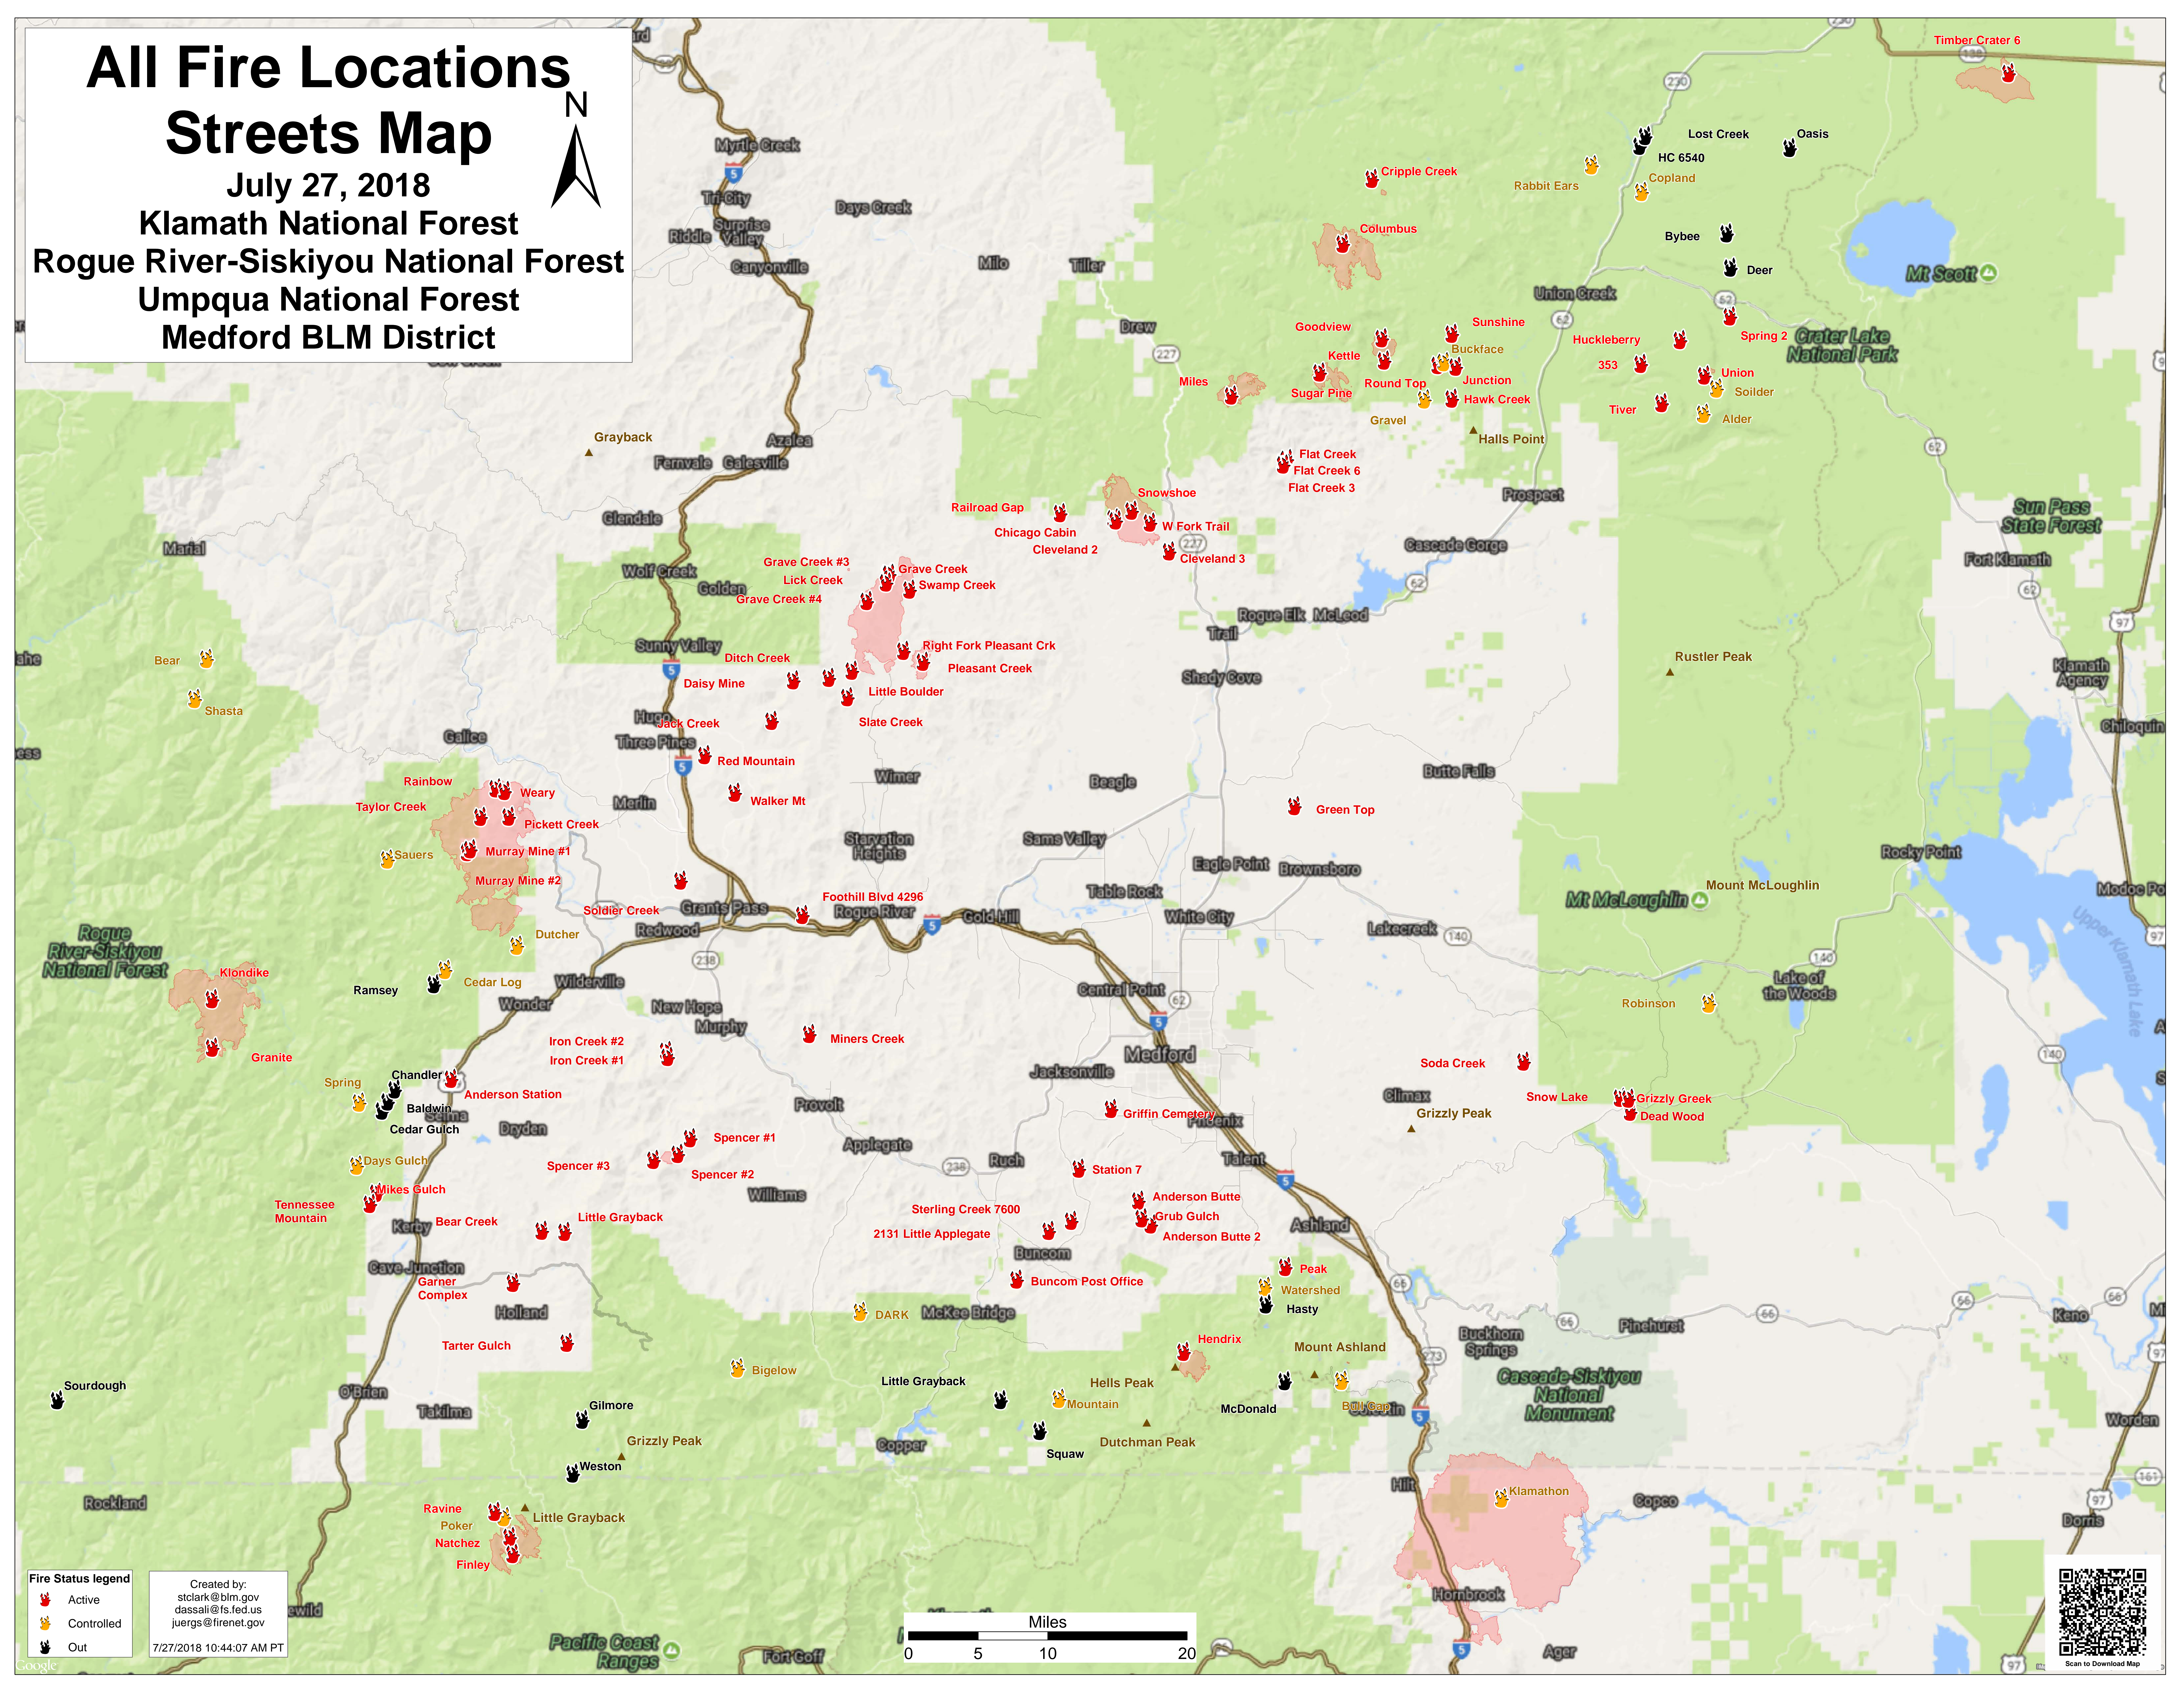

# All Fire Locations Streets Map

July 27, 2018

Klamath National Forest  
Rogue River-Siskiyou National Forest  
Umpqua National Forest  
Medford BLM District

### Fire Status Legend

- Active
- Controlled
- Out

Created by:  
stclark@blm.gov  
dassali@fs.fed.us  
juergs@firenet.gov

7/27/2018 10:44:07 AM PT