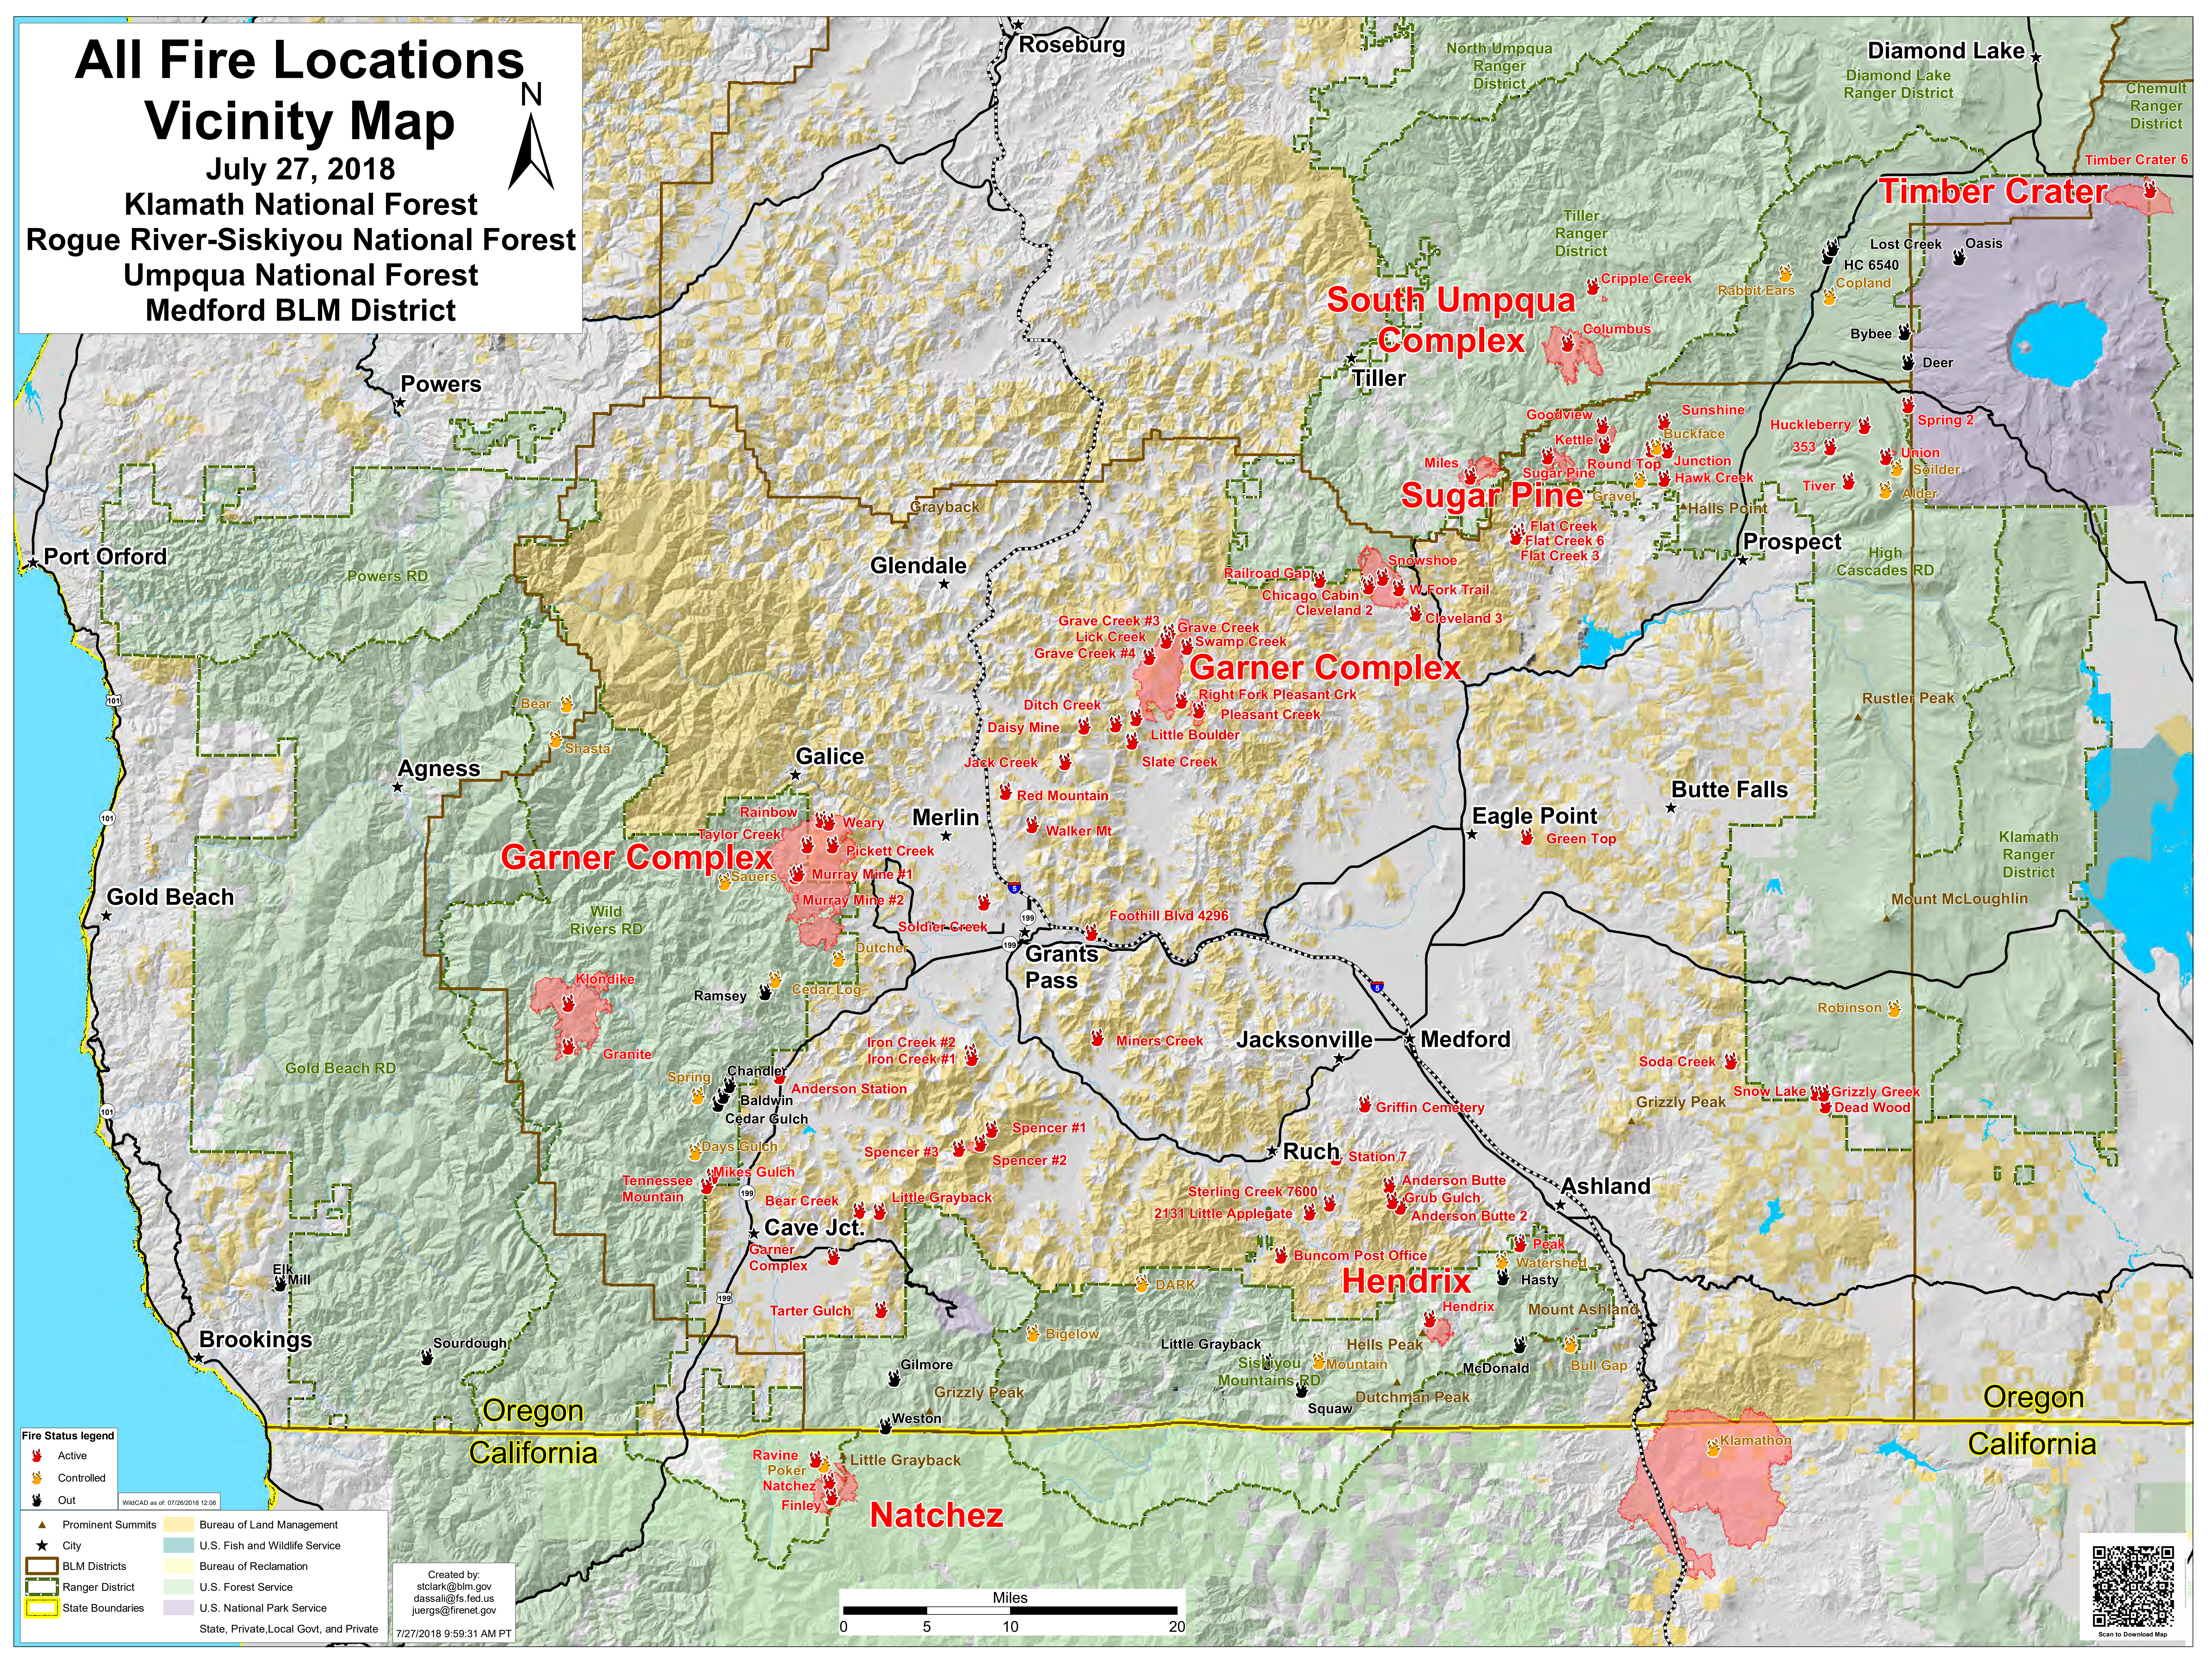

# All Fire Locations Vicinity Map

July 27, 2018

Klamath National Forest  
Rogue River-Siskiyou National Forest  
Umpqua National Forest  
Medford BLM District

**Fire Status legend**

- Active (Red fire icon)
- Controlled (Yellow fire icon)
- Out (Black fire icon)

WildCAD as of: 07/26/2018 12:08

▲ Prominent Summits	■ Bureau of Land Management
★ City	■ U.S. Fish and Wildlife Service
▭ BLM Districts	■ Bureau of Reclamation
▭ Ranger District	■ U.S. Forest Service
▭ State Boundaries	■ U.S. National Park Service
	■ State, Private, Local Govt, and Private